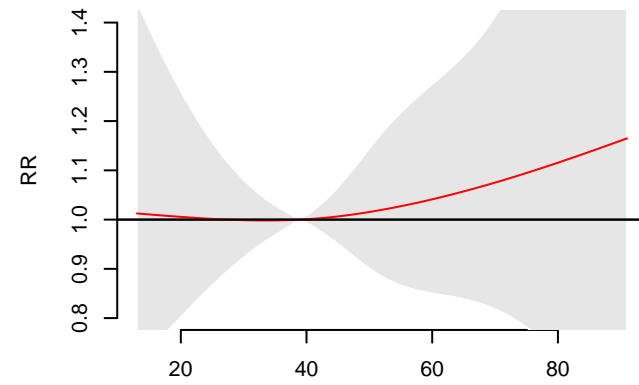

O3, 1h max

O3, 8h max

O3, 24h avg

Ox

Hot season

Cold season

Entire year

Measurements of ozone metrics