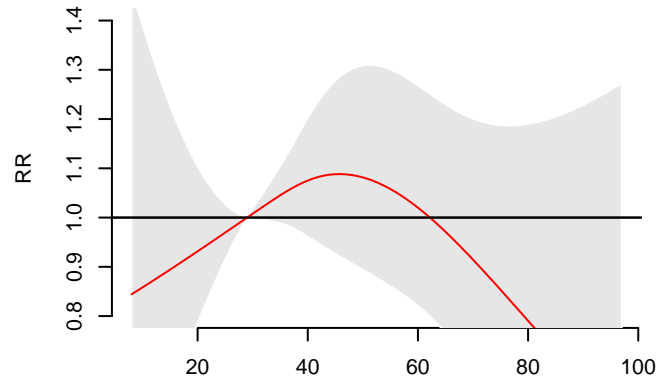

O3, 1h max

O3, 8h max

O3, 24h avg

Ox

Hot season

Cold season

Entire year

Measurements of ozone metrics