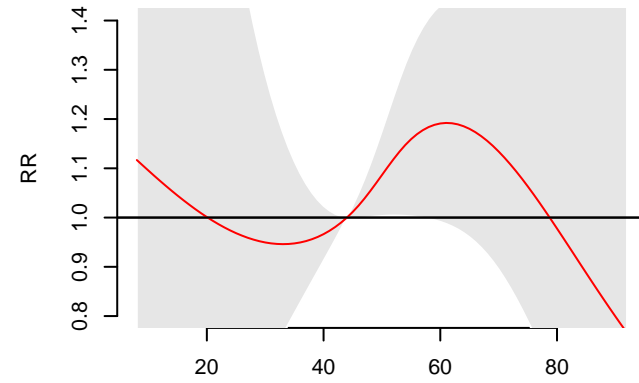

O3, 1h max

O3, 8h max

O3, 24h avg

Ox

Hot season

Cold season

Entire year

Measurements of ozone metrics