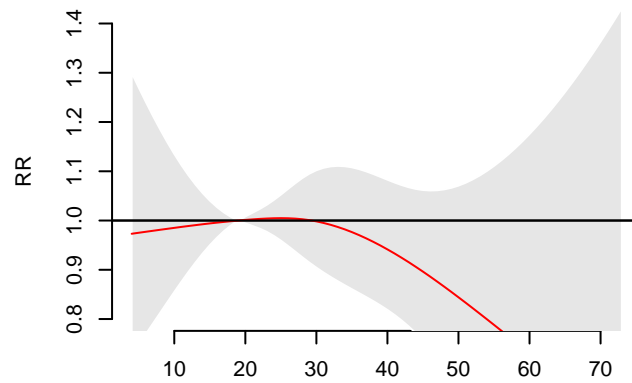

O3, 1h max

O3, 8h max

O3, 24h avg

Ox

Hot season

Cold season

Entire year

Measurements of ozone metrics