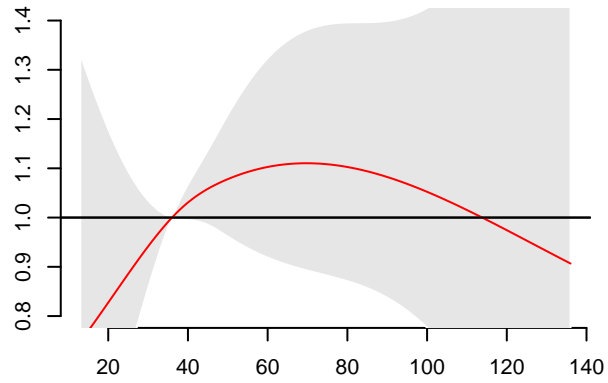

O3, 1h max

O3, 8h max

O3, 24h avg

Ox

Hot season

Cold season

Entire year

Measurements of ozone metrics