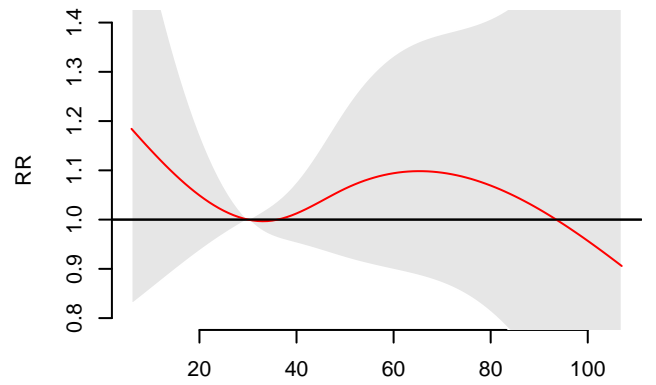

O3, 1h max

O3, 8h max

O3, 24h avg

Ox

Hot season

Cold season

Entire year

Measurements of ozone metrics