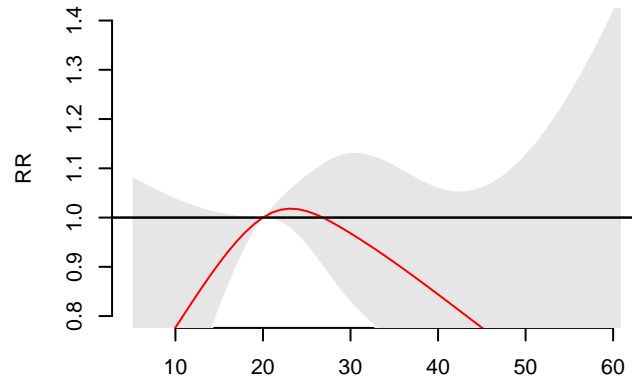

O3, 1h max

O3, 8h max

O3, 24h avg

Ox

Hot season

Cold season

Entire year

Measurements of ozone metrics