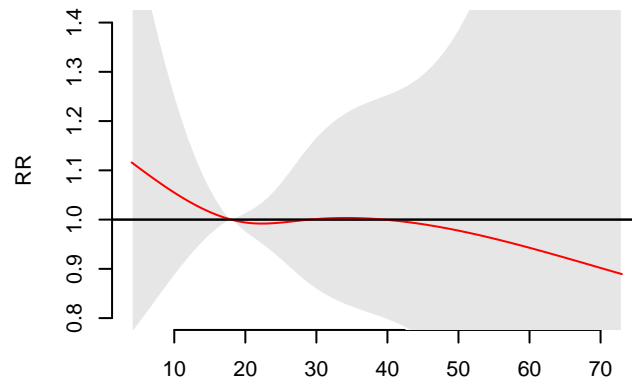

O3, 1h max

O3, 8h max

O3, 24h avg

Ox

Hot season

Cold season

Entire year

Measurements of ozone metrics