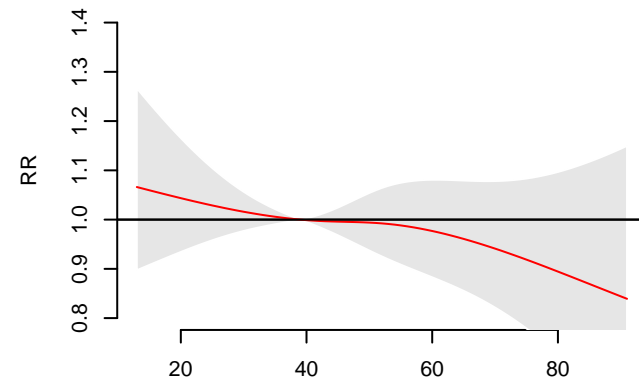

O3, 1h max

O3, 8h max

O3, 24h avg

Ox

Hot season

Cold season

Entire year

Measurements of ozone metrics