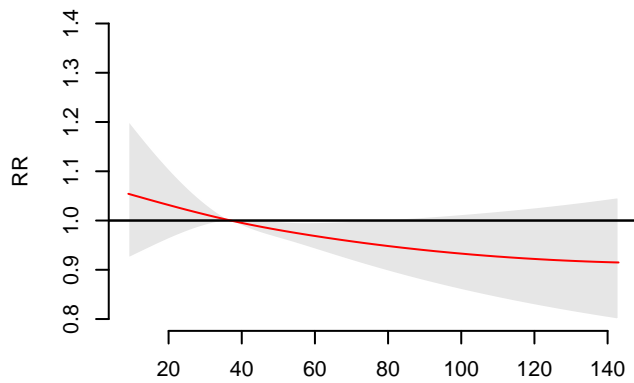

O3, 1h max

O3, 8h max

O3, 24h avg

Ox

Hot season

Cold season

Entire year

Measurements of ozone metrics