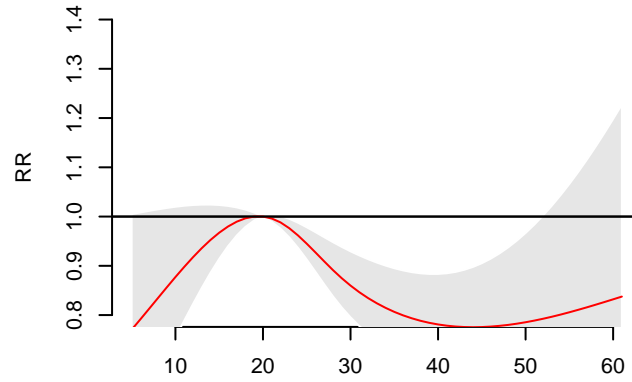

O3, 1h max

O3, 8h max

O3, 24h avg

Ox

Hot season

Cold season

Entire year

Measurements of ozone metrics