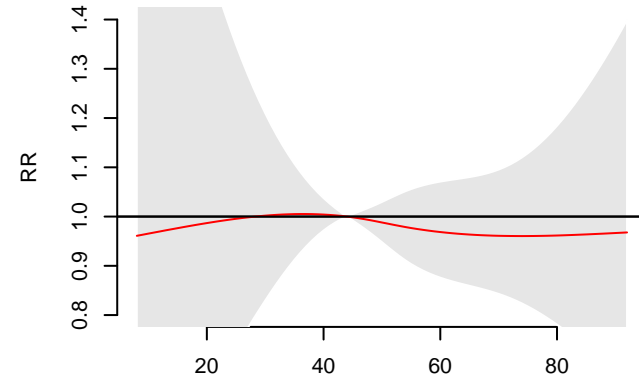

O3, 1h max

O3, 8h max

O3, 24h avg

Ox

Hot season

Cold season

Entire year

Measurements of ozone metrics