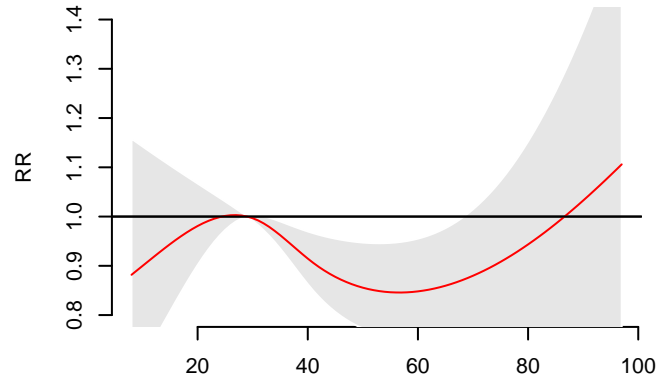

O3, 1h max

O3, 8h max

O3, 24h avg

Ox

Hot season

Cold season

Entire year

Measurements of ozone metrics