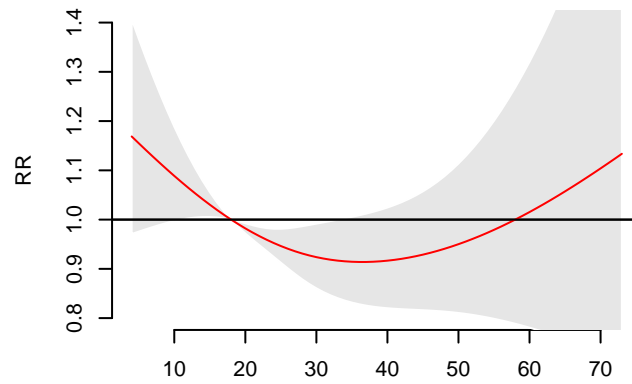

O3, 1h max

O3, 8h max

O3, 24h avg

Ox

Hot season

Cold season

Entire year

Measurements of ozone metrics