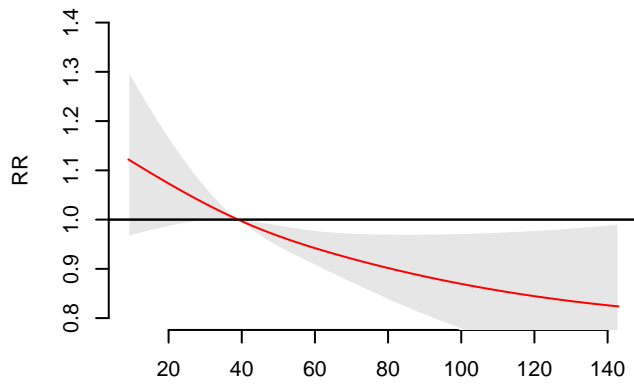

O3, 1h max

O3, 8h max

O3, 24h avg

Ox

Hot season

Cold season

Entire year

Measurements of ozone metrics