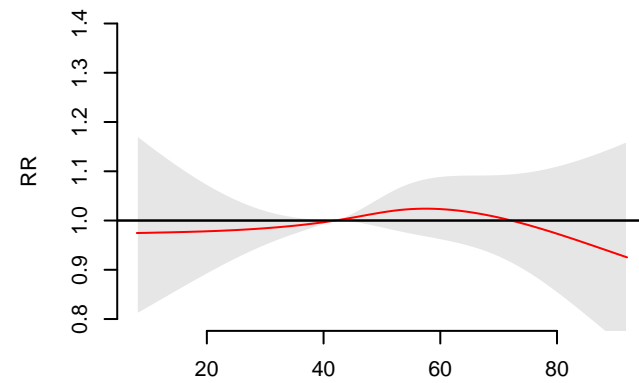

O3, 1h max

O3, 8h max

O3, 24h avg

Ox

Hot season

Cold season

Entire year

Measurements of ozone metrics