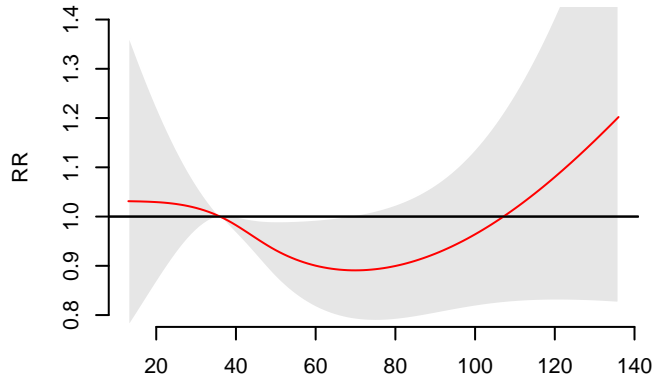

O3, 1h max

O3, 8h max

O3, 24h avg

Ox

Hot season

Cold season

Entire year

Measurements of ozone metrics