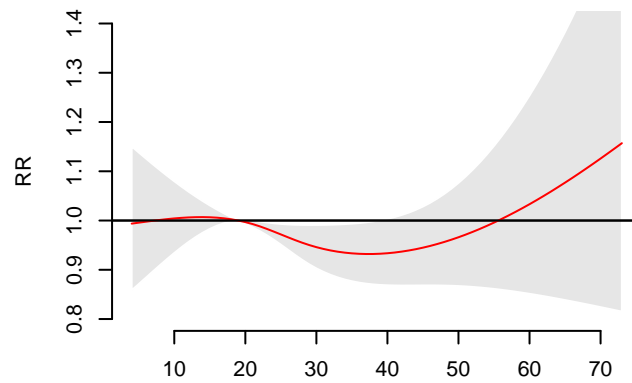

O3, 1h max

O3, 8h max

O3, 24h avg

Ox

Hot season

Cold season

Entire year

Measurements of ozone metrics