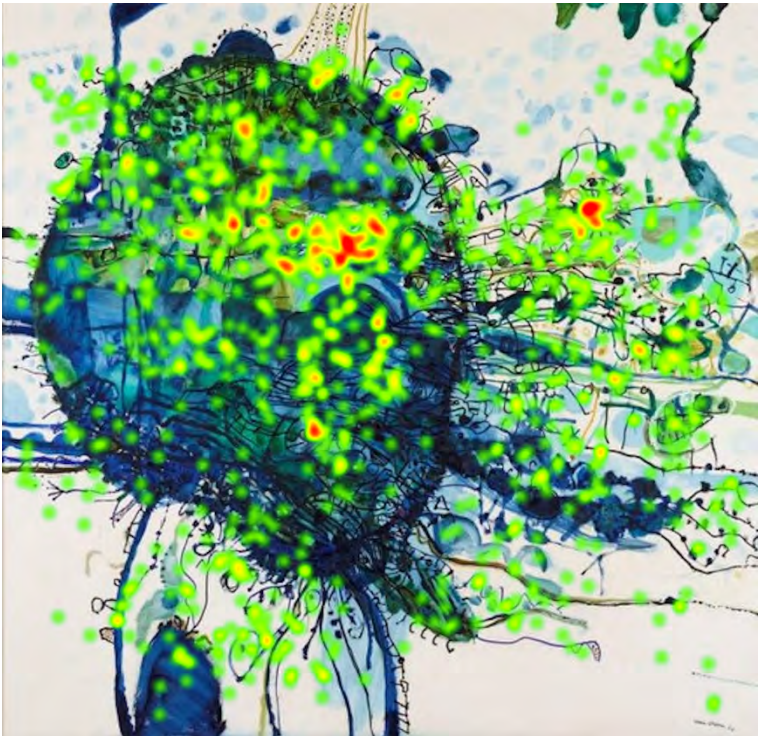

Screen – Full size