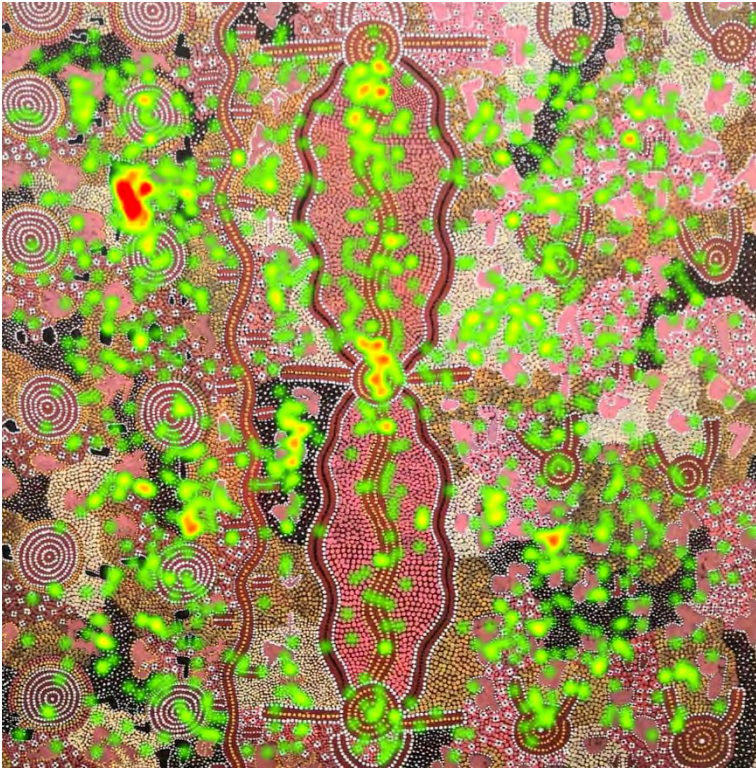

Screen – Full size