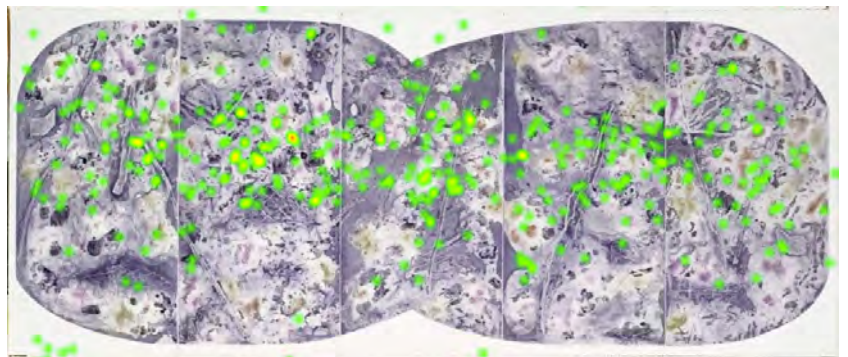

Supplementary Materials

Fixation Location Heatmaps for all artworks in the three different viewing conditions. Each panel shows the total number of fixations at each viewed location (green =1 fixation; red=5 fixations).

nIA-4 - Total Fixation Count

Museum

Screen – Full size

Screen – Relative Size

1

5

nIA-3 - Total Fixation Count

Museum

Screen – Full size

Screen – Relative Size

nIA-5 - Total Fixation Count

Museum

Screen – Full size

Screen – Relative Size

nIA 6 - Total Fixation Count

Museum

Screen – Full size

Screen – Relative Size

1

5

IA-1 - Total Fixation Count

Museum

Screen – Full size

Screen – Relative Size