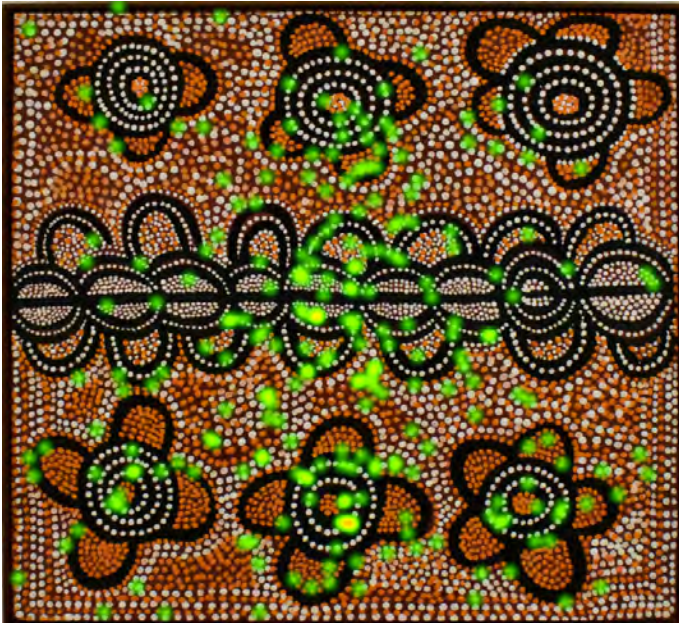

IA-4 - Total Fixation Count

Museum