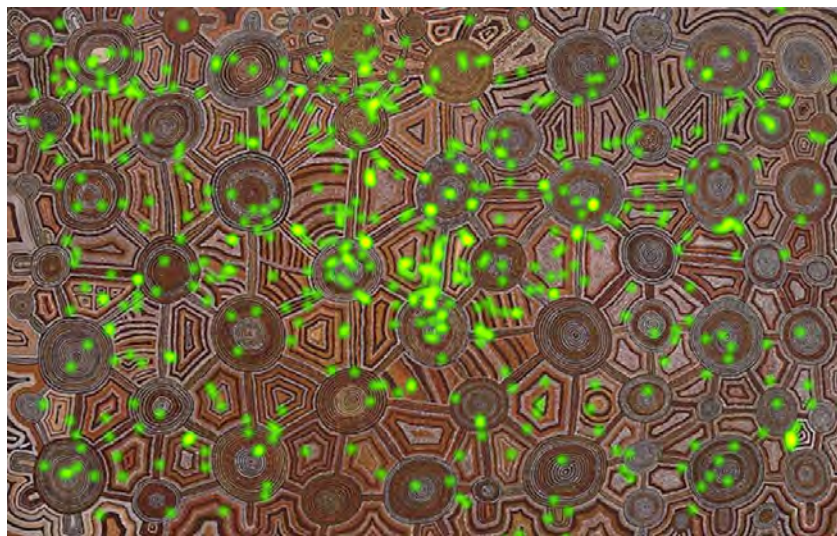

Supplementary Materials

Fixation Location Heatmaps for all artworks in the three different viewing conditions. Each panel shows the total number of fixations at each viewed location (green =1 fixation; red=5 fixations).

IA-7 - Total Fixation Count

Museum

Screen – Full size

Screen – Relative Size

1

5

IA-9 - Total Fixation Count

Museum

Screen – Full size

Screen – Relative Size

1

5