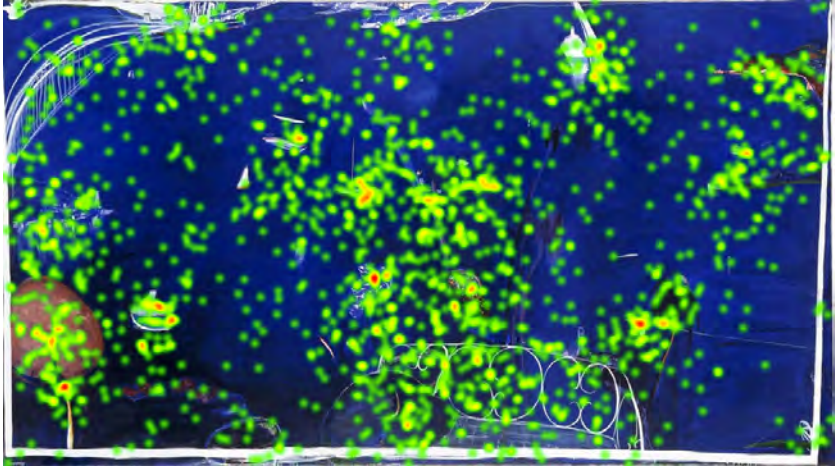

Supplementary Materials

Fixation Location Heatmaps for all artworks in the three different viewing conditions. Each panel shows the total number of fixations at each viewed location (green =1 fixation; red=5 fixations).

Screen – Full size

Screen – Relative Size

1

5

IA-1 - Total Fixation Count

Museum

Screen – Full size

Screen – Relative Size