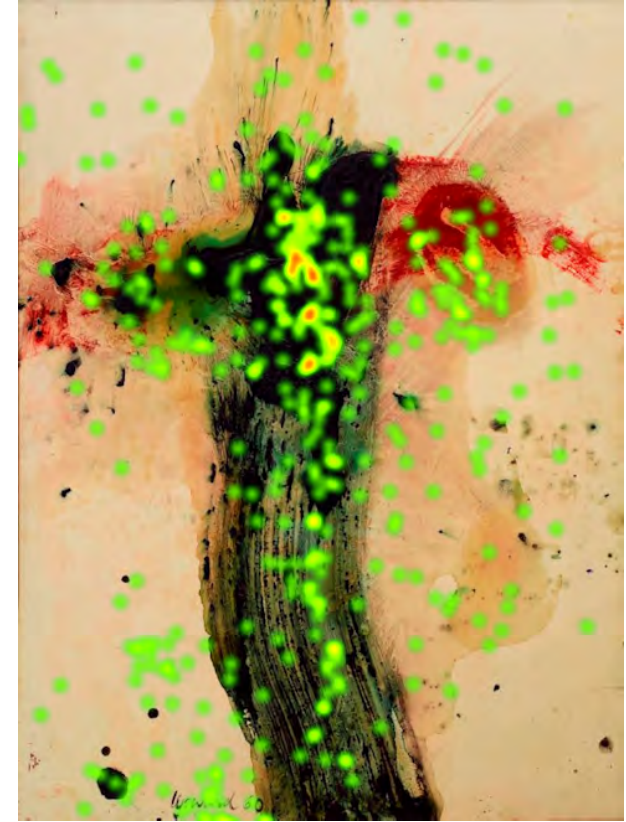

Supplementary Materials

Fixation Location Heatmaps for all artworks in the three different viewing conditions. Each panel shows the total number of fixations at each viewed location (green =1 fixation; red=5 fixations).

nIA-1 - Total Fixation Count

Museum

Screen – Full size

Screen – Relative Size

nIA-2 - Total Fixation Count

Museum

Screen – Full size

Screen – Relative Size