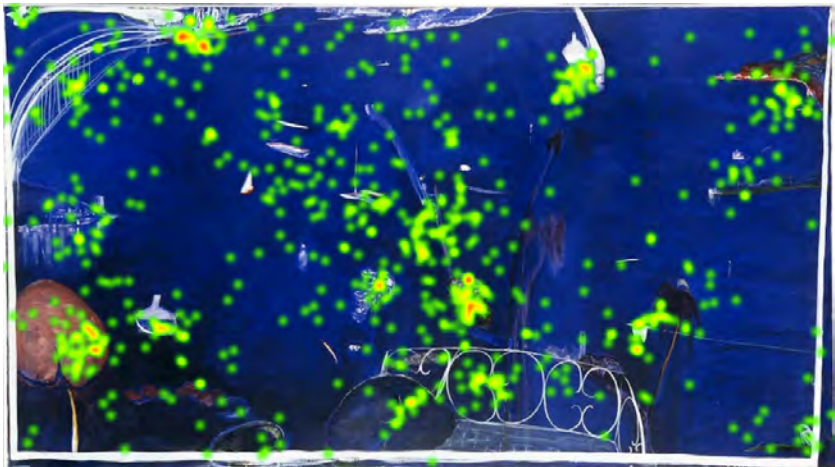

Screen – Relative Size