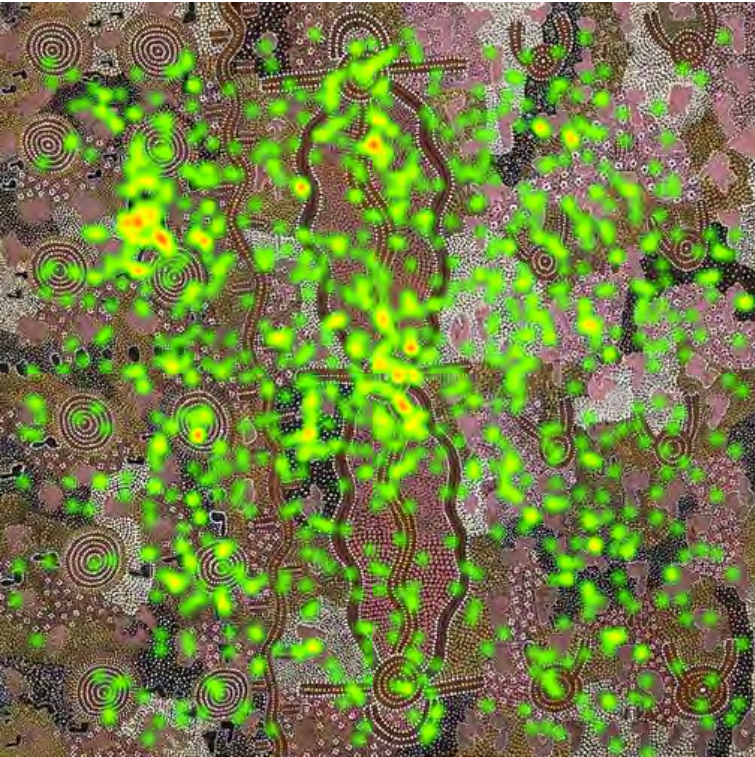

IA-7 - Total Fixation Count

Museum