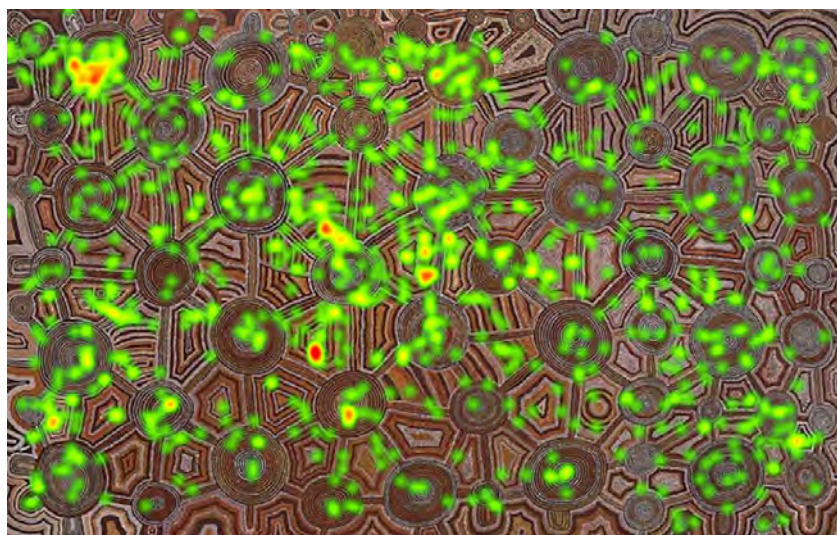

Supplementary Materials

Fixation Location Heatmaps for all artworks in the three different viewing conditions. Each panel shows the total number of fixations at each viewed location (green =1 fixation; red=5 fixations).

IA-7 - Total Fixation Count

Museum

Screen – Full size

Screen – Relative Size

1

5

IA-9 - Total Fixation Count

Museum

Screen – Full size

Screen – Relative Size

1

5