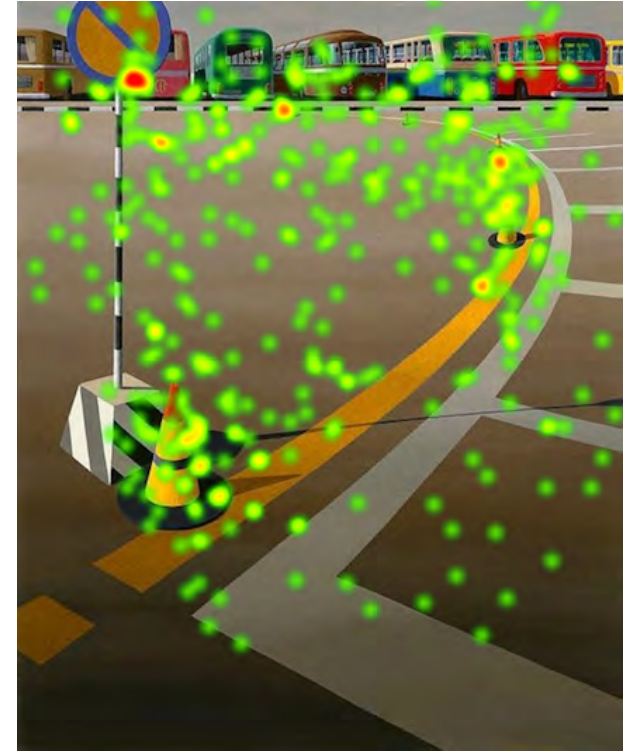

Supplementary Materials

Fixation Location Heatmaps for all artworks in the three different viewing conditions. Each panel shows the total number of fixations at each viewed location (green =1 fixation; red=5 fixations).

nIA-1 - Total Fixation Count

Museum

Screen – Full size

Screen – Relative Size

nIA-2 - Total Fixation Count

Museum

Screen – Full size

Screen – Relative Size