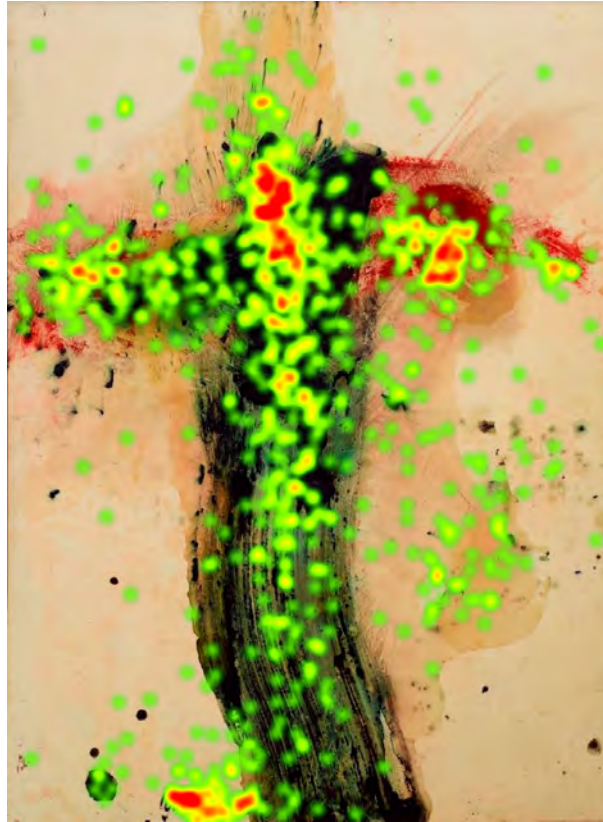

Supplementary Materials

Fixation Location Heatmaps for all artworks in the three different viewing conditions. Each panel shows the total number of fixations at each viewed location (green =1 fixation; red=5 fixations).

nIA-1 - Total Fixation Count

Museum

Screen – Full size

Screen – Relative Size

nIA-2 - Total Fixation Count

Museum

Screen – Full size

Screen – Relative Size