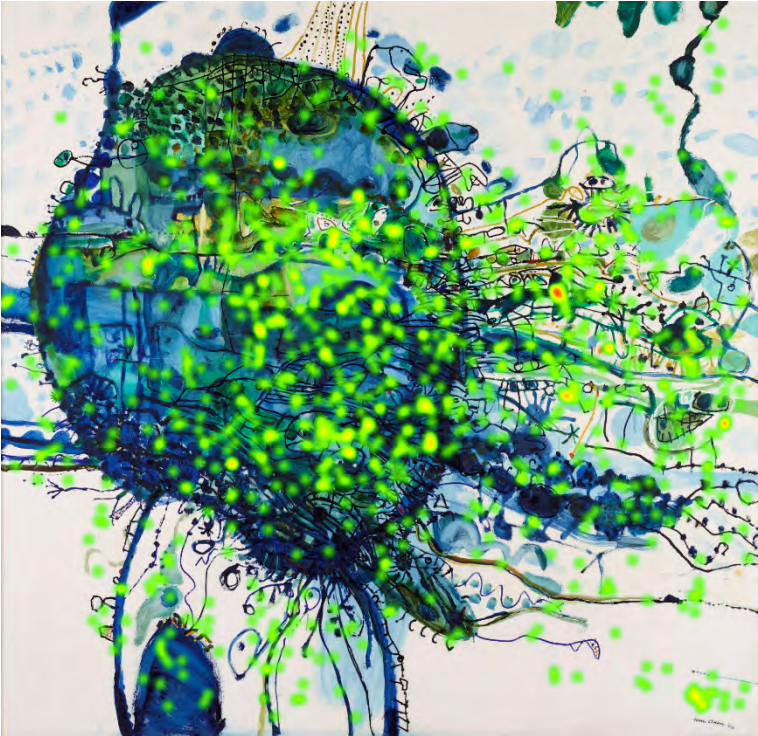

nIA-4 - Total Fixation Count

Museum