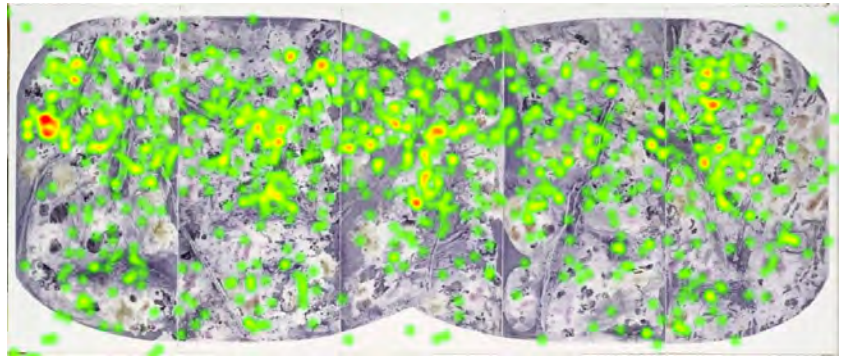

Supplementary Materials

Fixation Location Heatmaps for all artworks in the three different viewing conditions. Each panel shows the total number of fixations at each viewed location (green =1 fixation; red=5 fixations).

nIA-4 - Total Fixation Count

Museum

Screen – Full size

Screen – Relative Size

1

5

nIA-3 - Total Fixation Count

Museum

Screen – Full size

Screen – Relative Size

nIA-5 - Total Fixation Count

Museum

Screen – Full size

Screen – Relative Size

nIA 6 - Total Fixation Count

Museum

Screen – Full size

Screen – Relative Size

1

5

IA-1 - Total Fixation Count

Museum

Screen – Full size

Screen – Relative Size