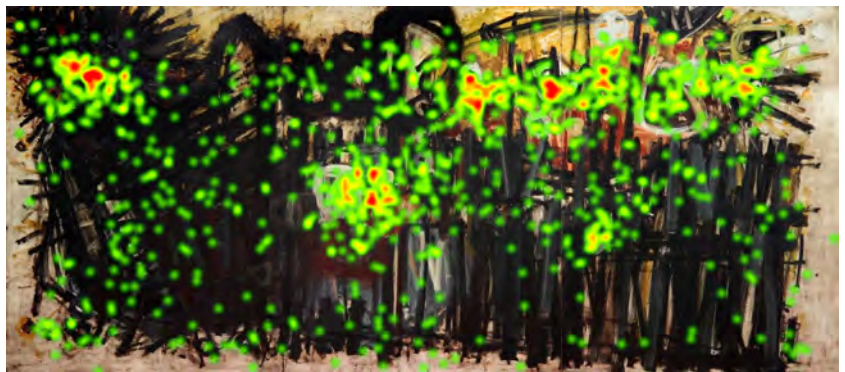

Supplementary Materials

Fixation Location Heatmaps for all artworks in the three different viewing conditions. Each panel shows the total number of fixations at each viewed location (green =1 fixation; red=5 fixations).

Screen – Full size

Screen – Relative Size

nIA-5 - Total Fixation Count

Museum

Screen – Full size

Screen – Relative Size

nIA 6 - Total Fixation Count

Museum

Screen – Full size

Screen – Relative Size

1

5

IA-1 - Total Fixation Count

Museum

Screen – Full size

Screen – Relative Size