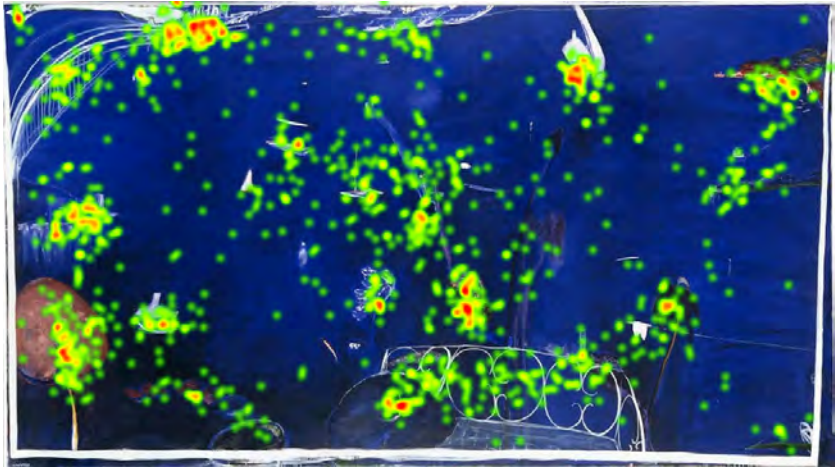

Supplementary Materials

Fixation Location Heatmaps for all artworks in the three different viewing conditions. Each panel shows the total number of fixations at each viewed location (green =1 fixation; red=5 fixations).

Screen – Full size

Screen – Relative Size

1

5

IA-1 - Total Fixation Count

Museum

Screen – Full size

Screen – Relative Size