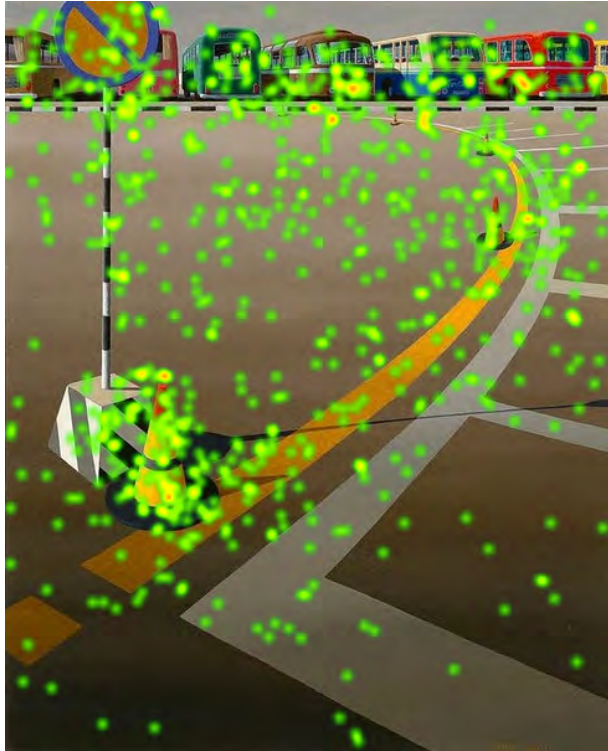

Supplementary Materials

Fixation Location Heatmaps for all artworks in the three different viewing conditions. Each panel shows the total number of fixations at each viewed location (green =1 fixation; red=5 fixations).

nIA-1 - Total Fixation Count

Museum

Screen – Full size

Screen – Relative Size

nIA-2 - Total Fixation Count

Museum

Screen – Full size

Screen – Relative Size