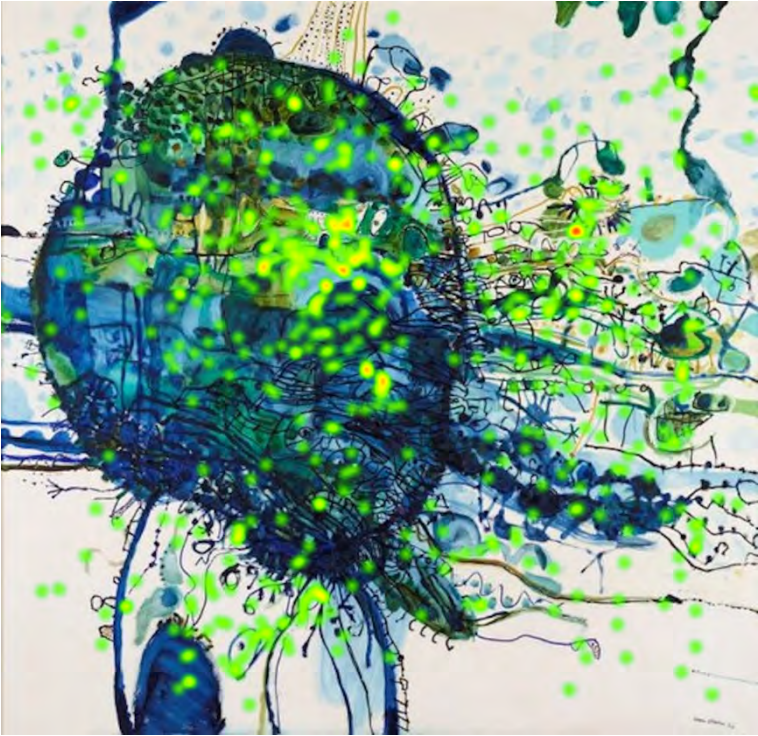

Screen – Relative Size