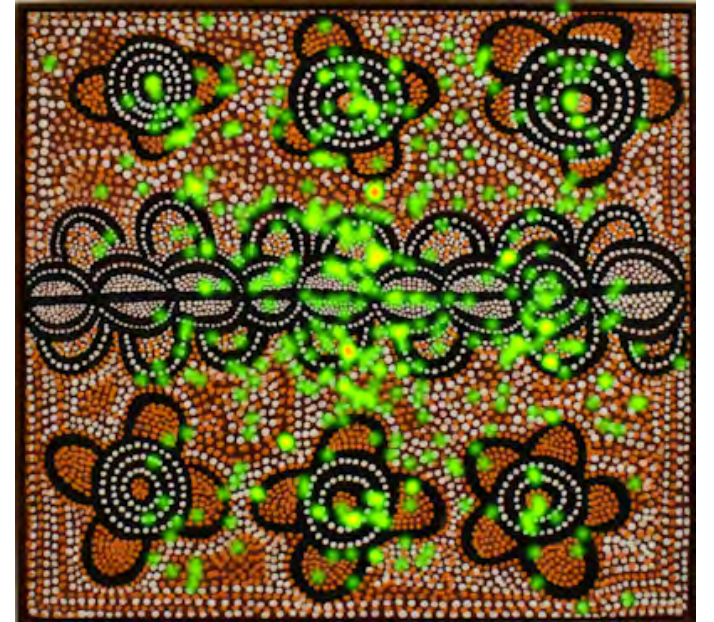

Screen – Relative Size