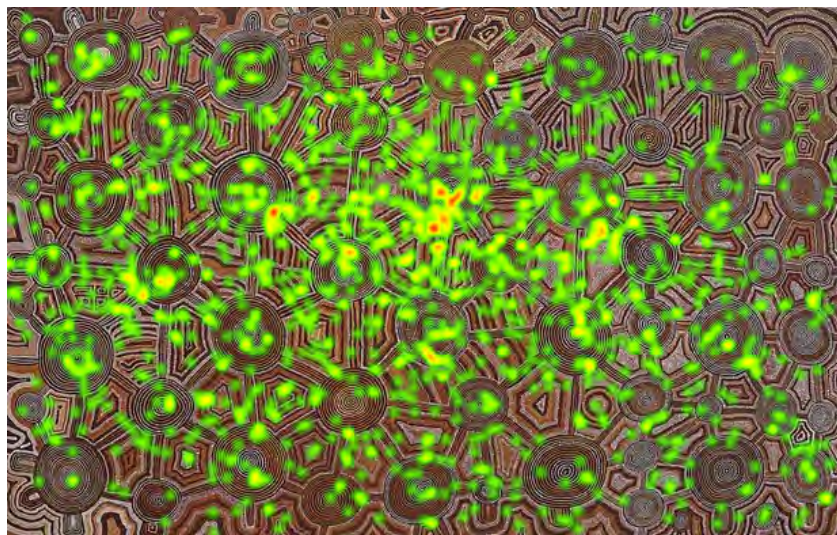

Supplementary Materials

Fixation Location Heatmaps for all artworks in the three different viewing conditions. Each panel shows the total number of fixations at each viewed location (green =1 fixation; red=5 fixations).

IA-7 - Total Fixation Count

Museum

Screen – Full size

Screen – Relative Size

1

5

IA-9 - Total Fixation Count

Museum

Screen – Full size

Screen – Relative Size

1

5