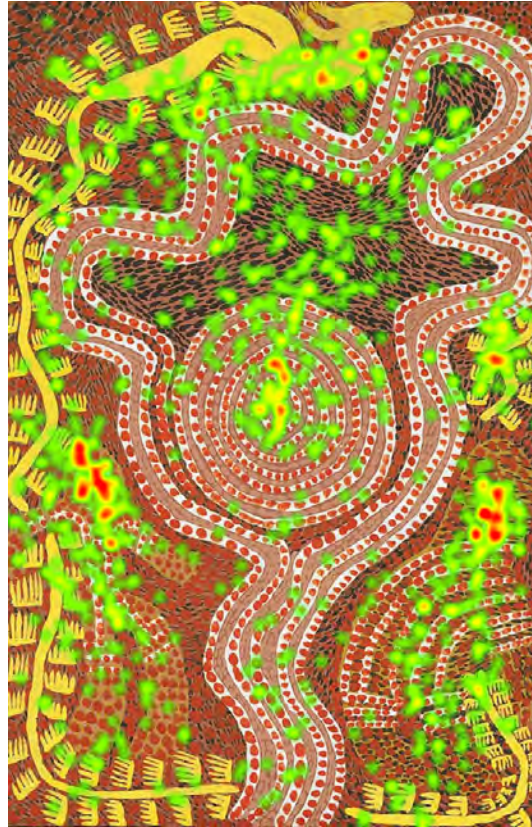

Supplementary Materials

Fixation Location Heatmaps for all artworks in the three different viewing conditions. Each panel shows the total number of fixations at each viewed location (green =1 fixation; red=5 fixations).

Screen – Full size

Screen – Relative Size

1

5

IA-1 - Total Fixation Count

Museum

Screen – Full size

Screen – Relative Size

IA-2 - Total Fixation Count

Museum

Screen – Full size

Screen – Relative Size

IA-3 - Total Fixation Count

Museum

Screen – Full size

Screen – Relative Size