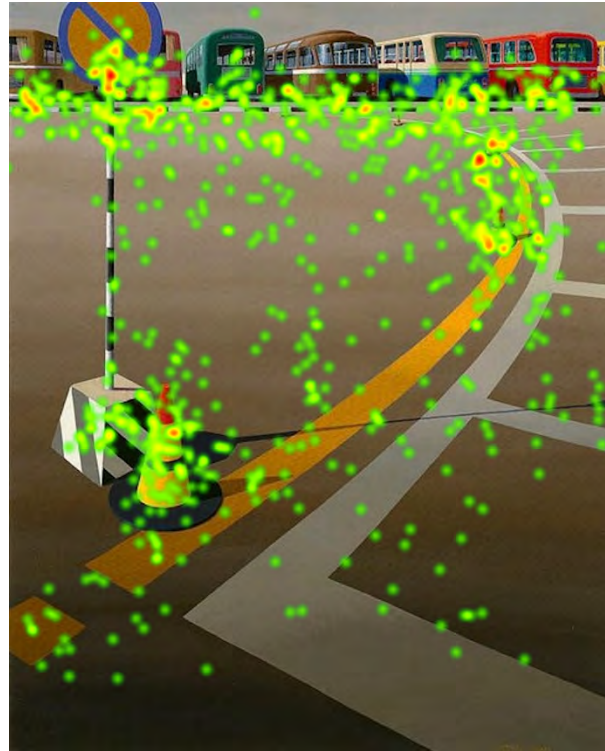

Supplementary Materials

Fixation Location Heatmaps for all artworks in the three different viewing conditions. Each panel shows the total number of fixations at each viewed location (green =1 fixation; red=5 fixations).

nIA-1 - Total Fixation Count

Museum

Screen – Full size

Screen – Relative Size

nIA-2 - Total Fixation Count

Museum

Screen – Full size

Screen – Relative Size