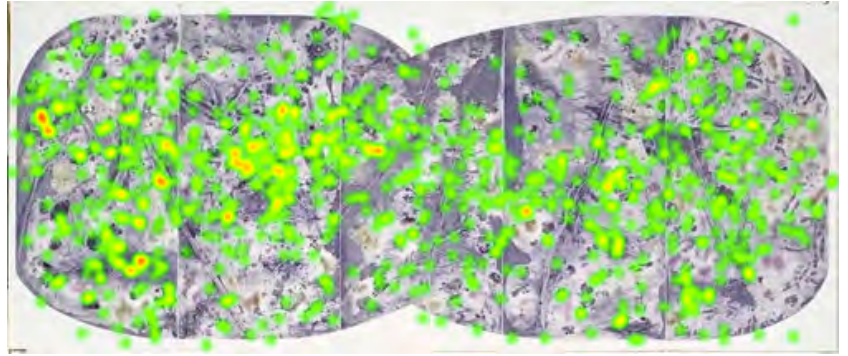

Supplementary Materials

Fixation Location Heatmaps for all artworks in the three different viewing conditions. Each panel shows the total number of fixations at each viewed location (green =1 fixation; red=5 fixations).

nIA-4 - Total Fixation Count

Museum

Screen – Full size

Screen – Relative Size

1

5

nIA-3 - Total Fixation Count

Museum

Screen – Full size

Screen – Relative Size

nIA-5 - Total Fixation Count

Museum

Screen – Full size

Screen – Relative Size

nIA 6 - Total Fixation Count

Museum

Screen – Full size

Screen – Relative Size

1

5

IA-1 - Total Fixation Count

Museum

Screen – Full size

Screen – Relative Size