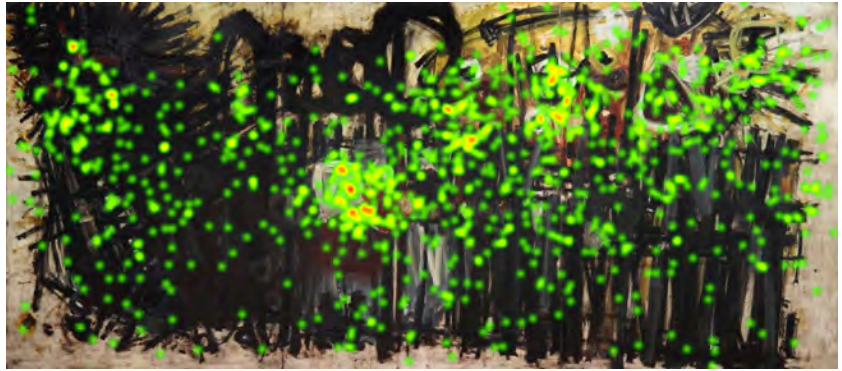

nIA-5 - Total Fixation Count

Museum