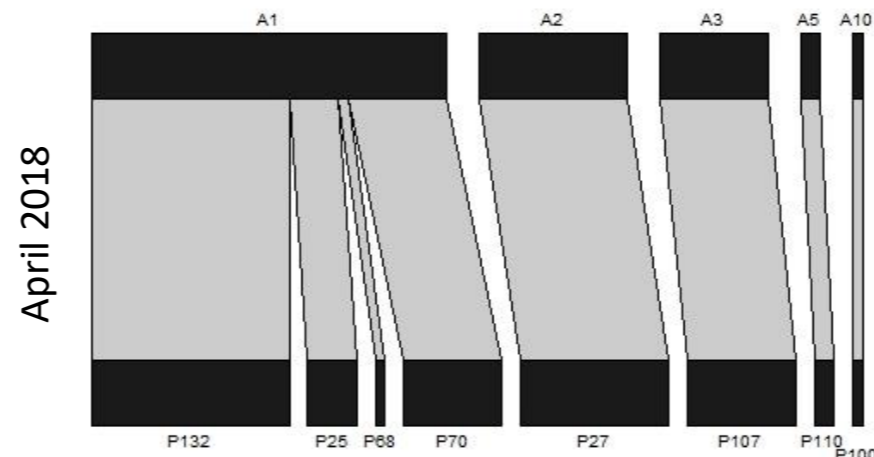

(D) Phaya Thai Pirom Garden