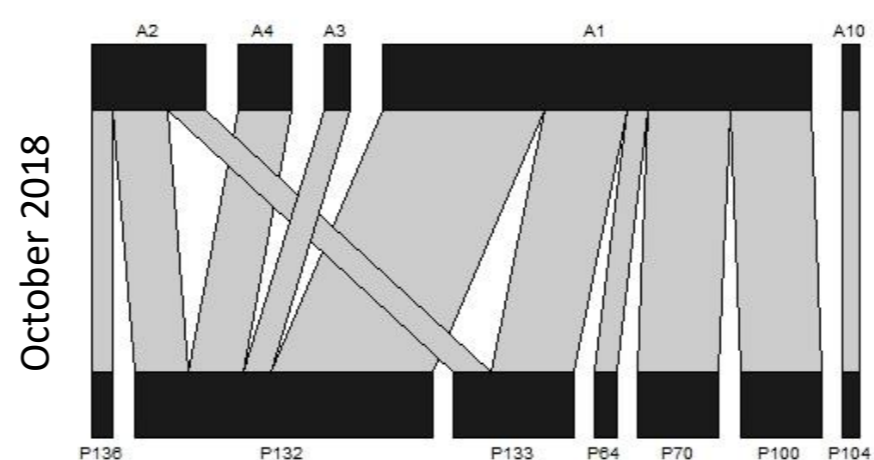

(D) Phaya Thai Pirom Garden