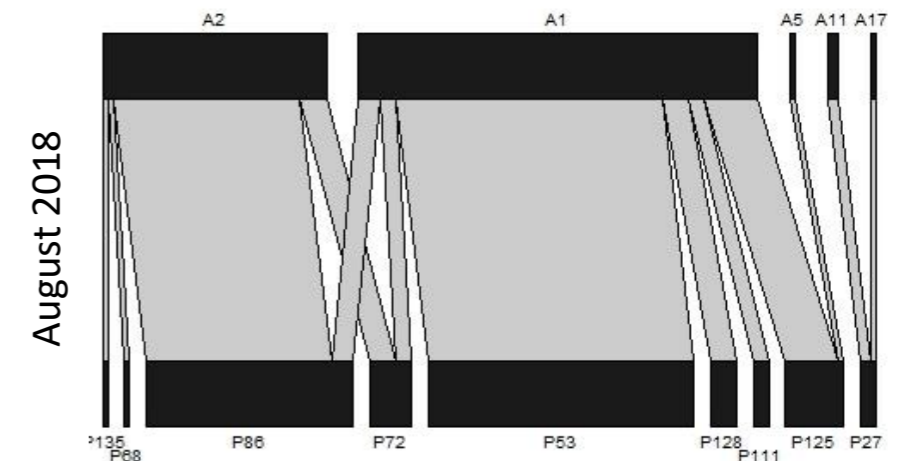

P130

September 2018

N/A

October 2018

N/A

November 2018

N/A

(I) Vibhavadi Rangsit Forest Park