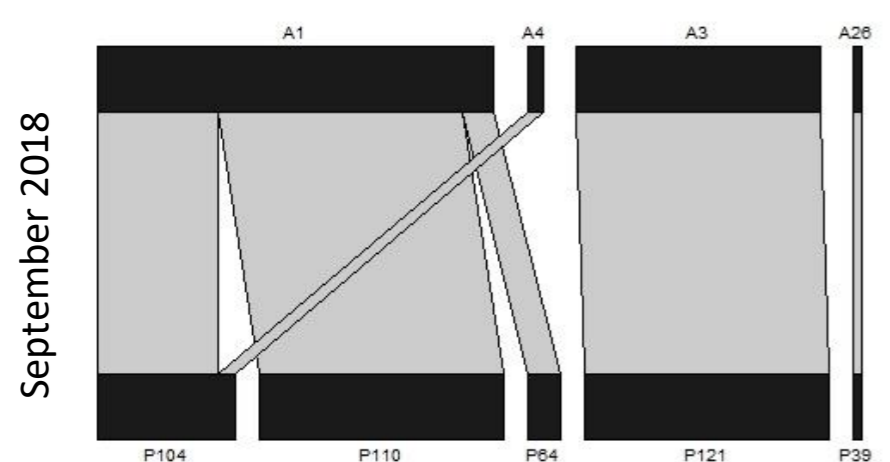

(F) Santiphap Park