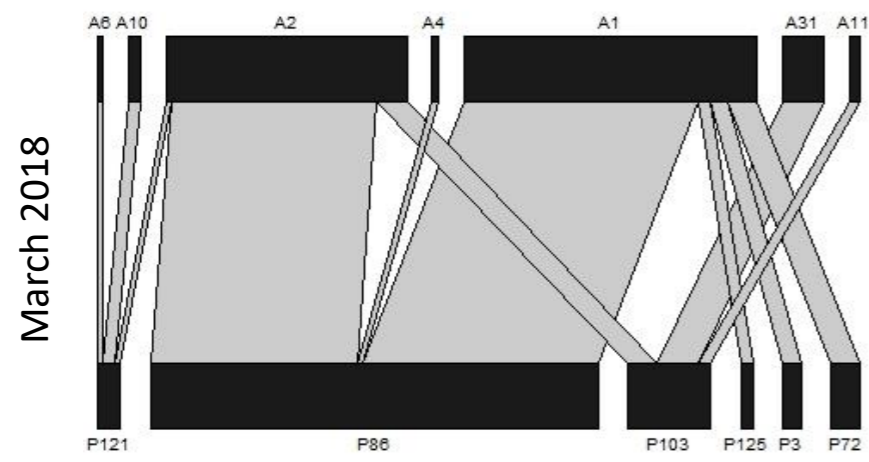

P130

September 2018

N/A

October 2018

N/A

November 2018

N/A

(I) Vibhavadi Rangsit Forest Park