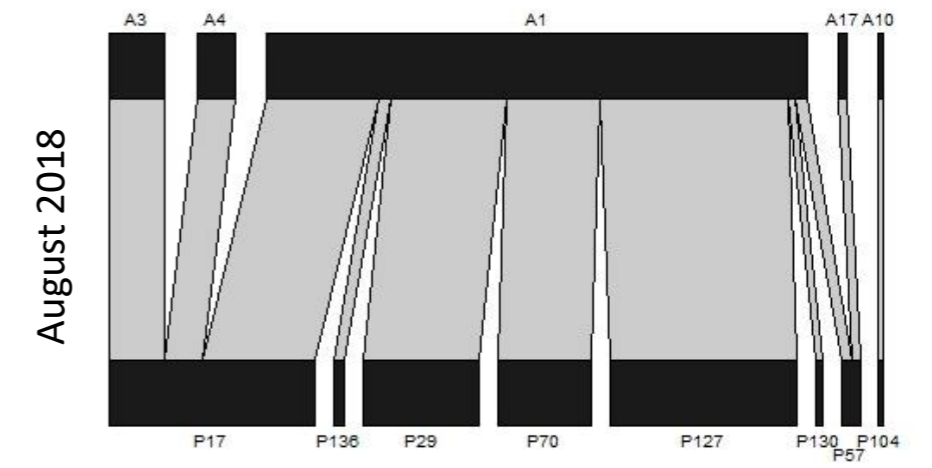

(B) Benjakitti Park