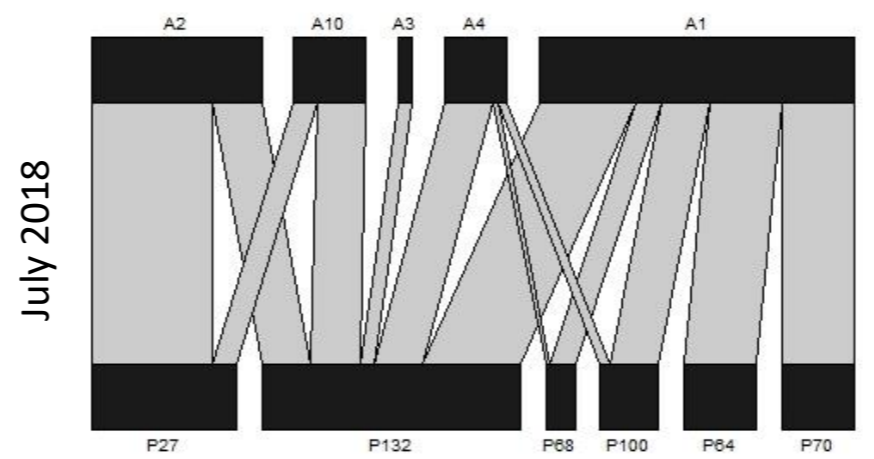

(D) Phaya Thai Pirom Garden