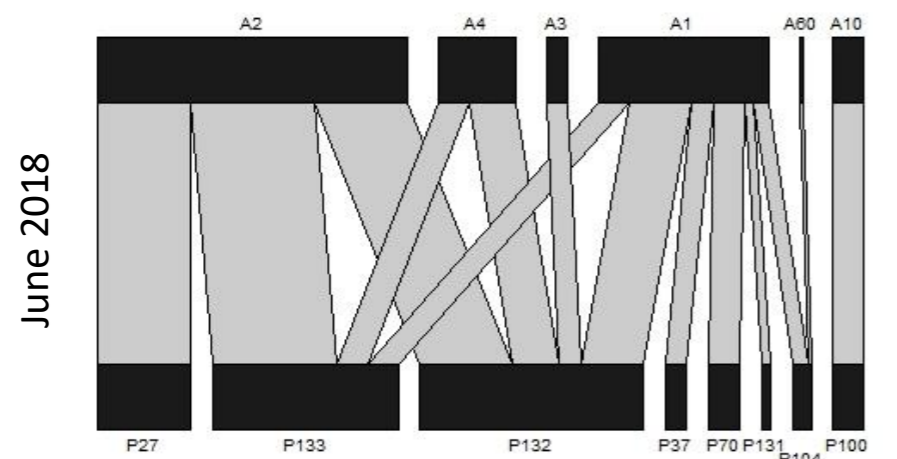

S2 Figure. Plant-pollinator networks at each study park in Bangkok, Thailand over 12 months.

(A) Total plant-pollinator network using data from all 9 parks over all 12 months. Individual plant-pollinator networks from each study month (December 2017 – November 2018) at (B) Benjakitti Park, (C) Lumpini Park, (D) Phaya Thai Pirom Garden, (E) Santi Chai Prakan Public Park, (F) Santiphap Park, (G) Saranrom Park, (H) Somdet Saranrat Maneerom Public Park, (I) Vibhavadi Rangsit Forest Park, and (J) Wachirabenchathat Park. Upper bars represent pollinator species, lower bars represent plant species, and connecting lines represent interactions; widths are proportional to the number of individuals or the number of times that an interaction occurred. Pollinator species names can be found in S1 Table and plant species names can be found in S2 Table. Months in which no pollination interactions were observed are denoted as “N/A”.

(A)

(B) Benjakitti Park

(C) Lumphini Park

(D) Phaya Thai Pirom Garden

(E) Santi Chai Prakan Public Park

December 2017

January 2018

February 2018