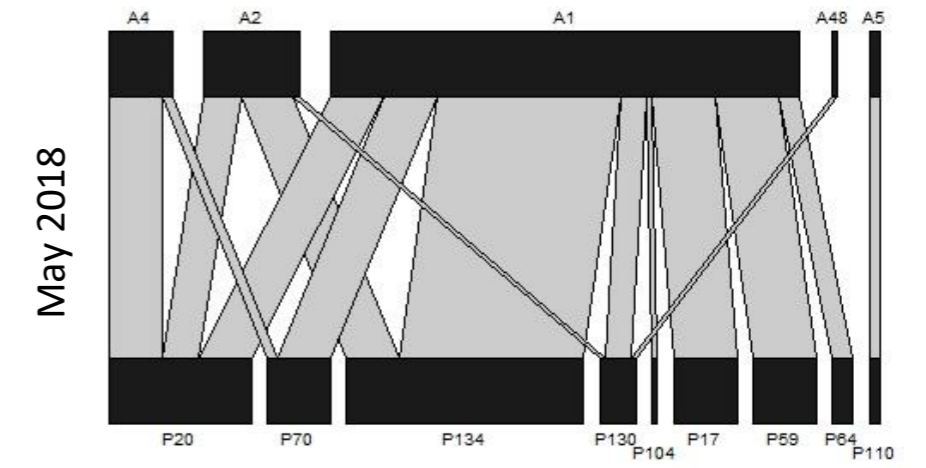

(B) Benjakitti Park