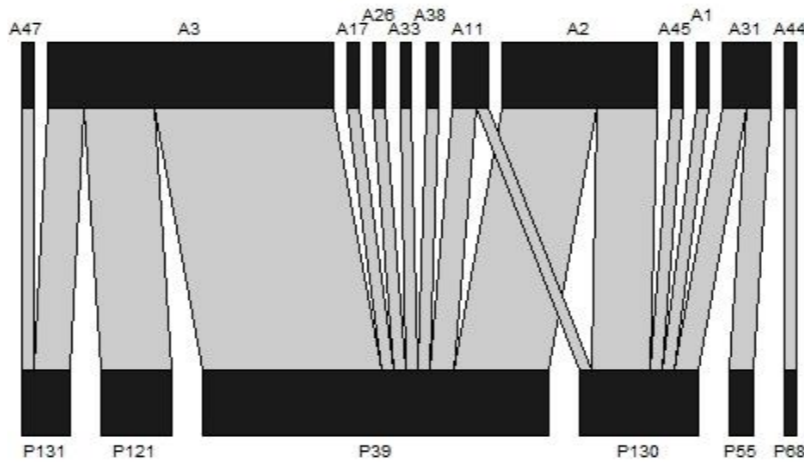

October 2018