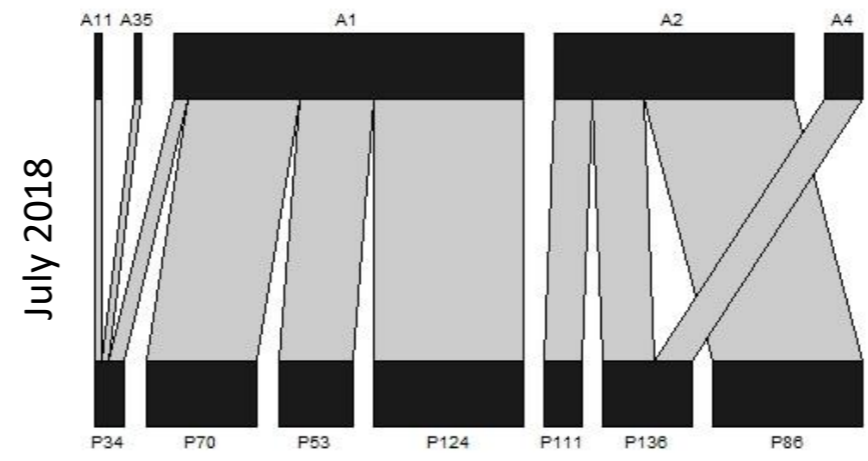

P130

September 2018

N/A

October 2018

N/A

November 2018

N/A

(I) Vibhavadi Rangsit Forest Park