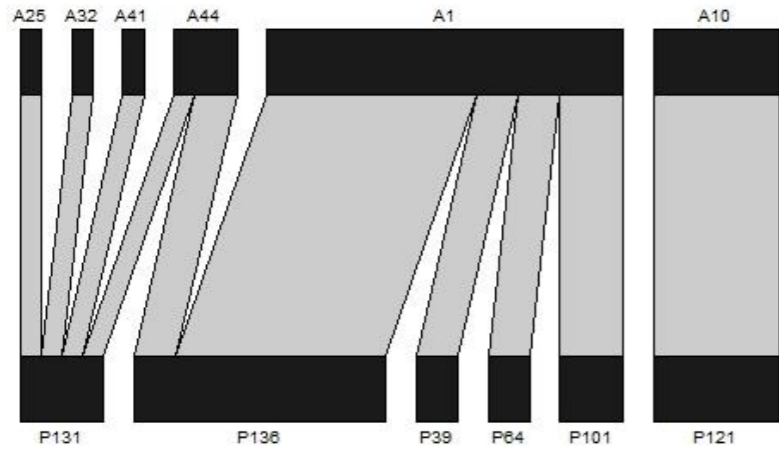

(E) Santi Chai Prakan Public Park

December 2017

January 2018

February 2018

March 2018

April 2018

May 2018

June 2018

July 2018

August 2018

September 2018

October 2018

November 2018