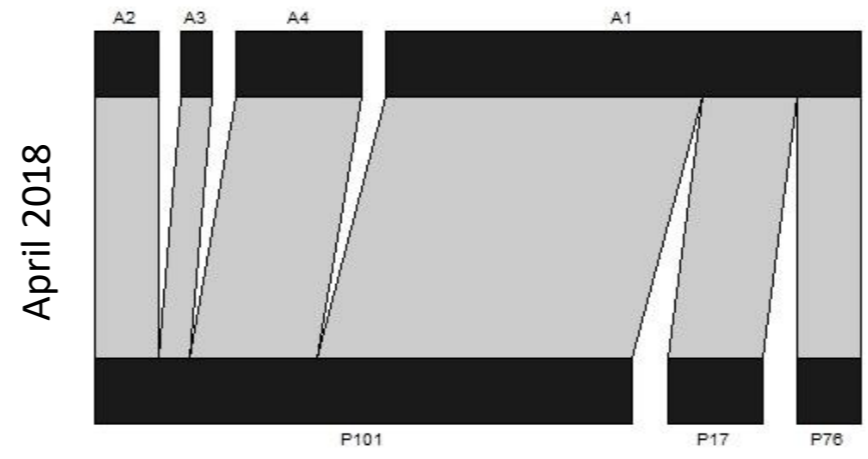

(C) Lumphini Park