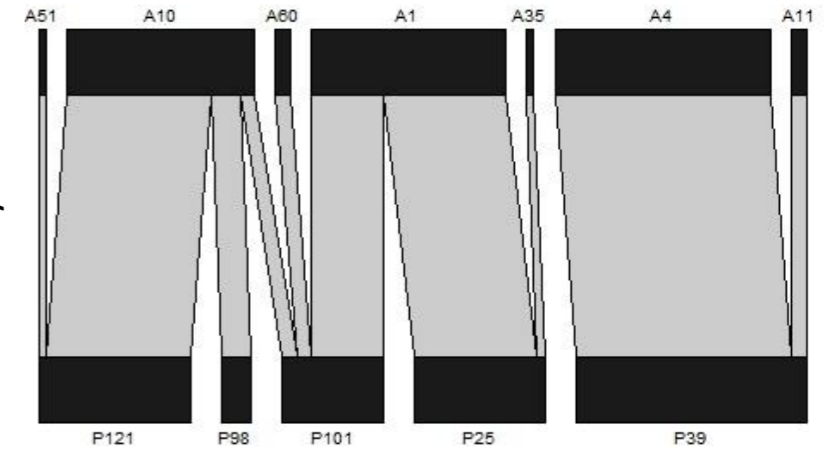

February 2018