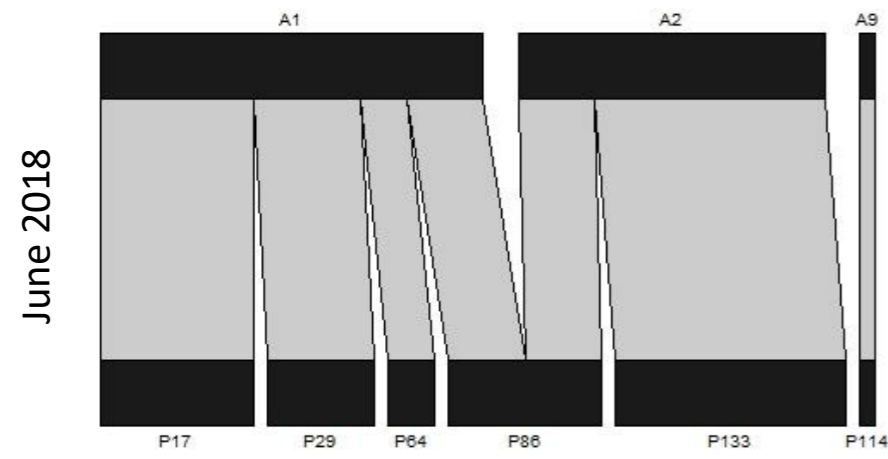

(C) Lumphini Park