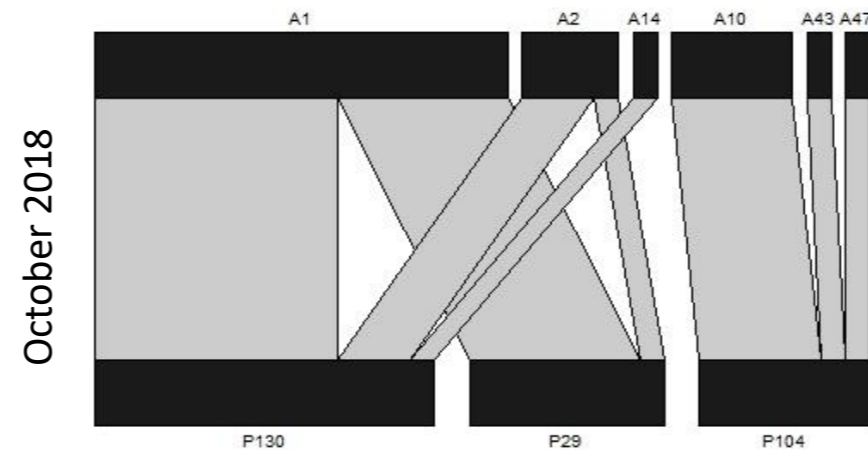

(G) Saranrom Park