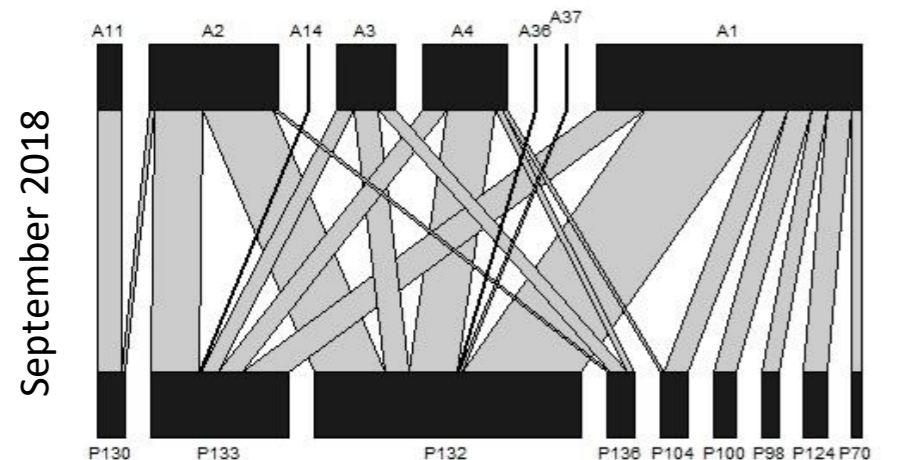

(D) Phaya Thai Pirom Garden