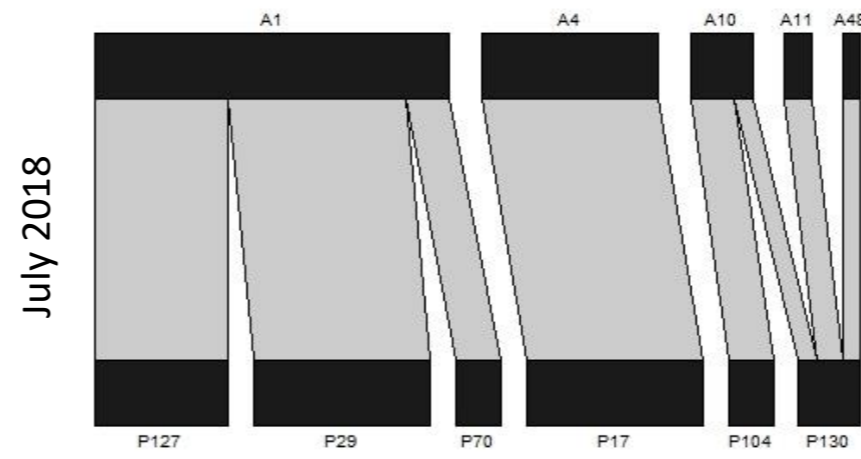

(B) Benjakitti Park