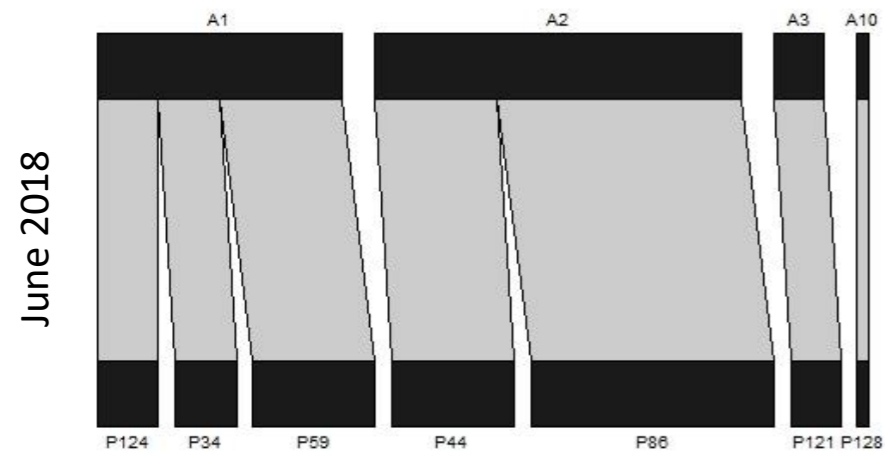

P130

September 2018

N/A

October 2018

N/A

November 2018

N/A

(I) Vibhavadi Rangsit Forest Park