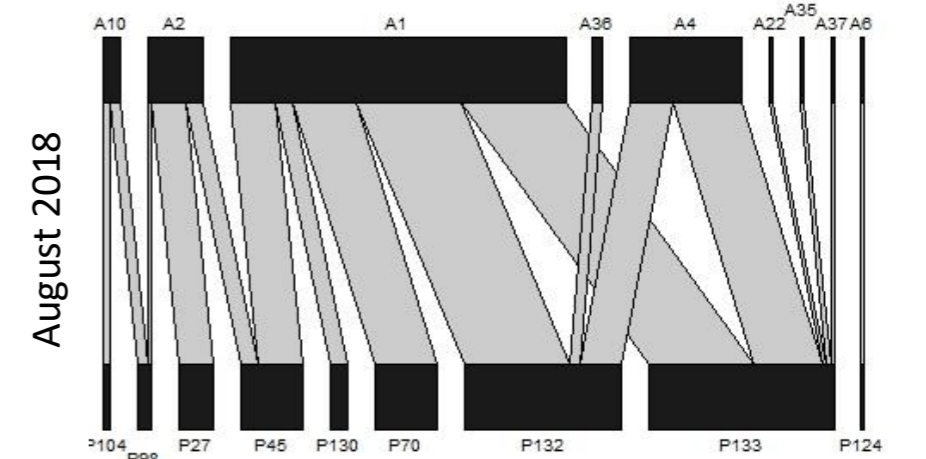

(D) Phaya Thai Pirom Garden