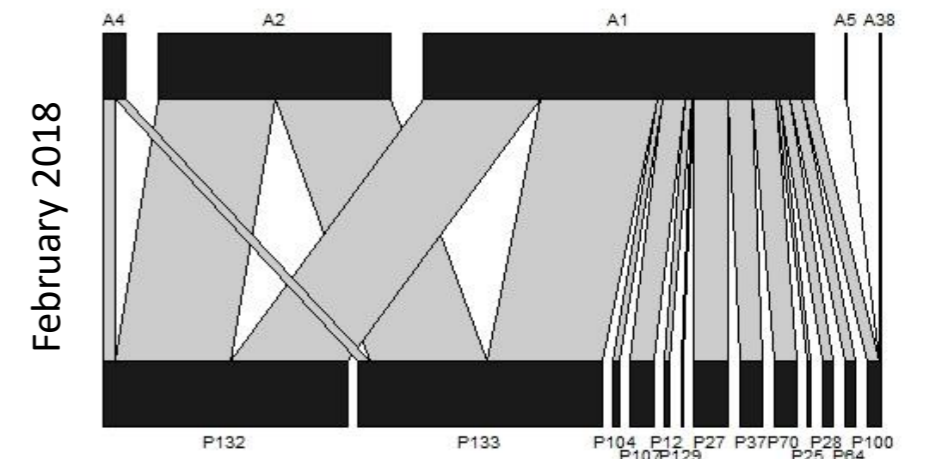

(D) Phaya Thai Pirom Garden