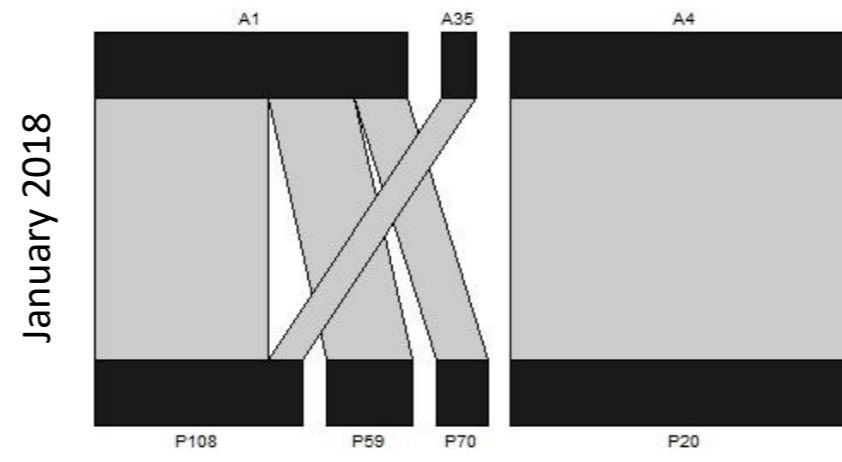

(B) Benjakitti Park