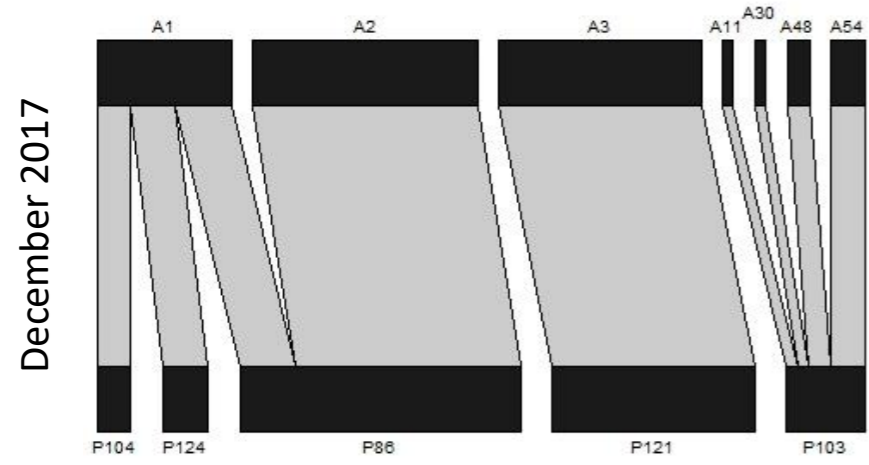

P130

September 2018

N/A

October 2018

N/A

November 2018

N/A

(I) Vibhavadi Rangsit Forest Park