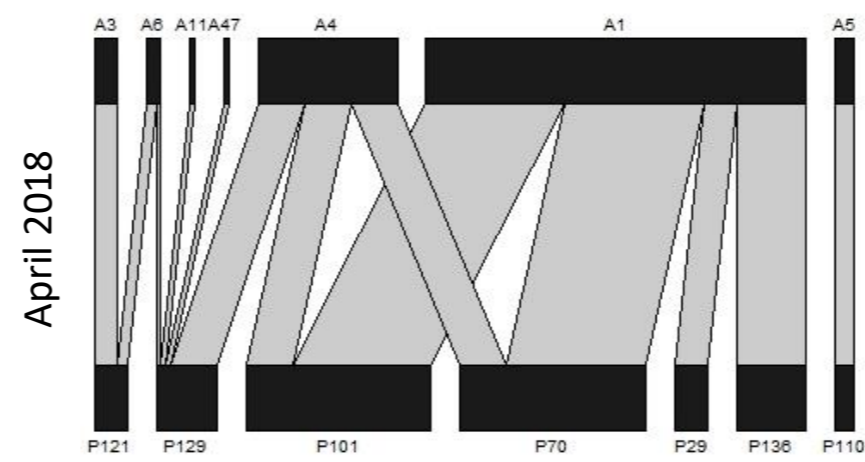

(F) Santiphap Park