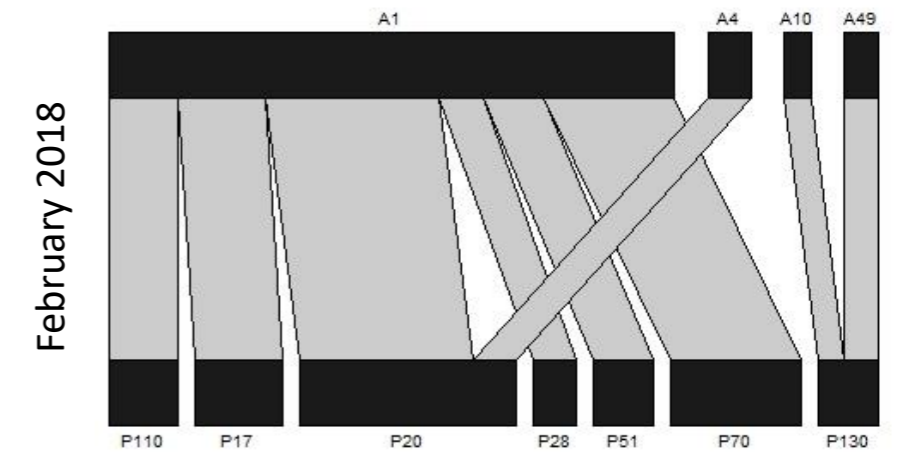

(B) Benjakitti Park