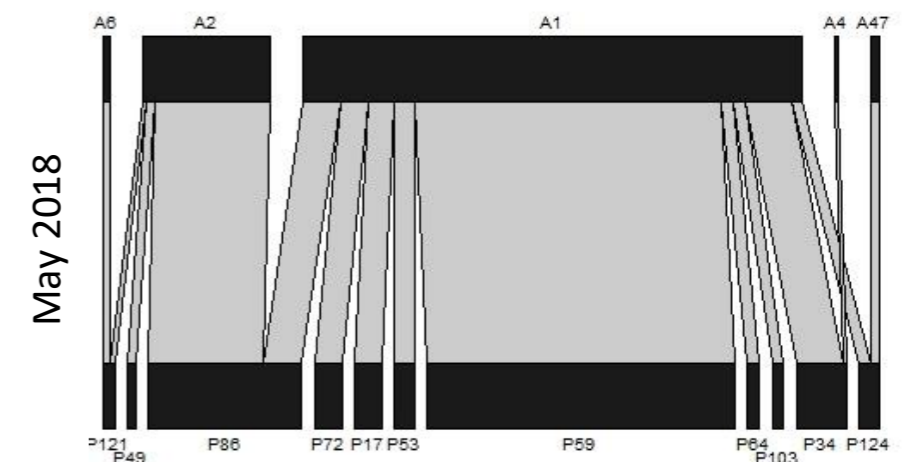

P130

September 2018

N/A

October 2018

N/A

November 2018

N/A

(I) Vibhavadi Rangsit Forest Park