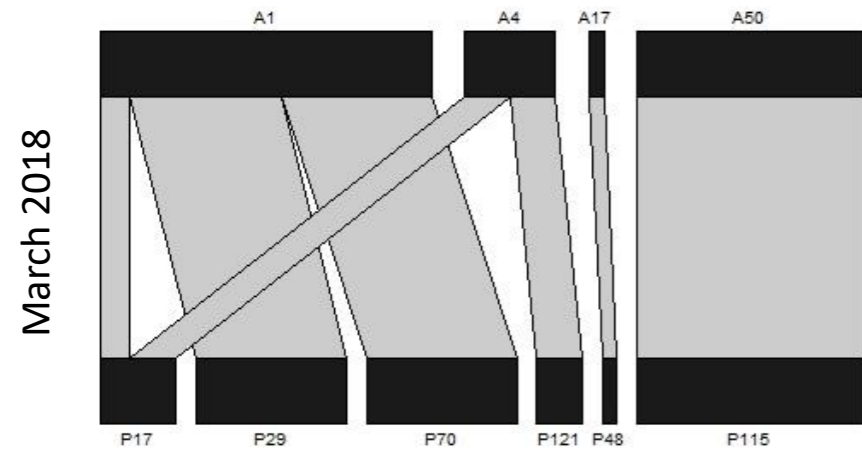

(B) Benjakitti Park