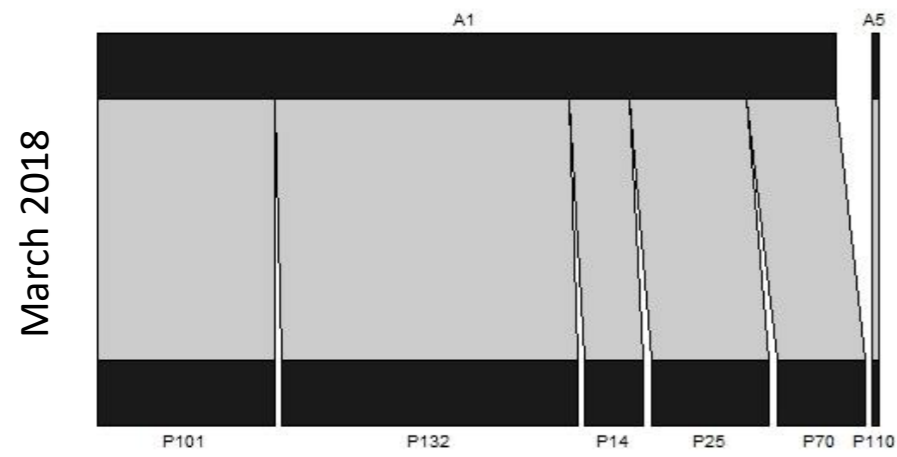

(D) Phaya Thai Pirom Garden