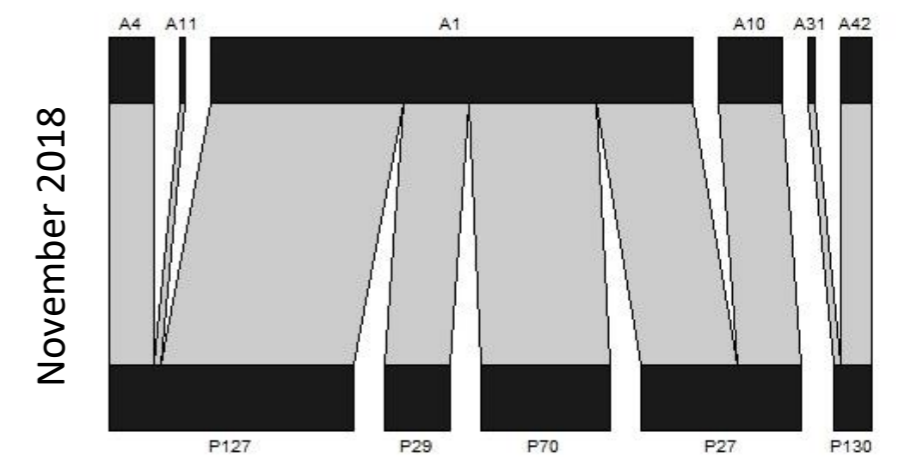

(B) Benjakitti Park