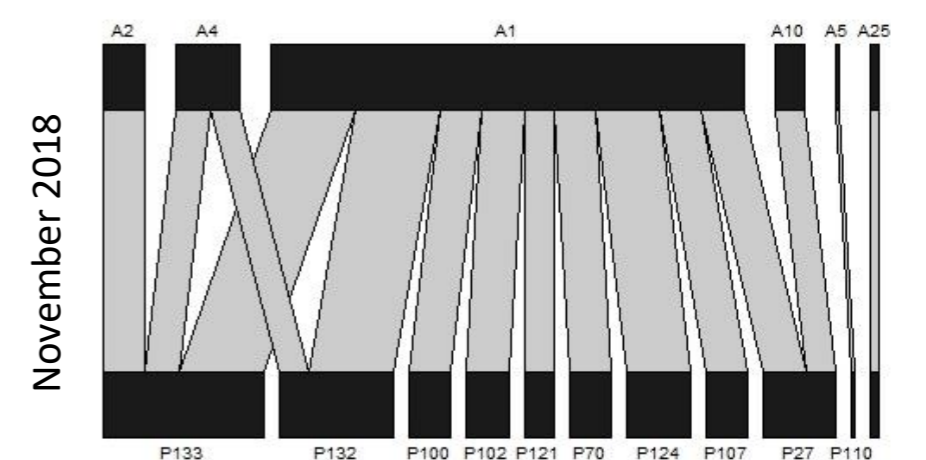

S2 Figure. Plant-pollinator networks at each study park in Bangkok, Thailand over 12 months.

(A) Total plant-pollinator network using data from all 9 parks over all 12 months. Individual plant-pollinator networks from each study month (December 2017 – November 2018) at (B) Benjakitti Park, (C) Lumpini Park, (D) Phaya Thai Pirom Garden, (E) Santi Chai Prakan Public Park, (F) Santiphap Park, (G) Saranrom Park, (H) Somdet Saranrat Maneerom Public Park, (I) Vibhavadi Rangsit Forest Park, and (J) Wachirabenchathat Park. Upper bars represent pollinator species, lower bars represent plant species, and connecting lines represent interactions; widths are proportional to the number of individuals or the number of times that an interaction occurred. Pollinator species names can be found in S1 Table and plant species names can be found in S2 Table. Months in which no pollination interactions were observed are denoted as “N/A”.

(A)

(B) Benjakitti Park

(C) Lumphini Park

(D) Phaya Thai Pirom Garden

(E) Santi Chai Prakan Public Park

December 2017

January 2018

February 2018