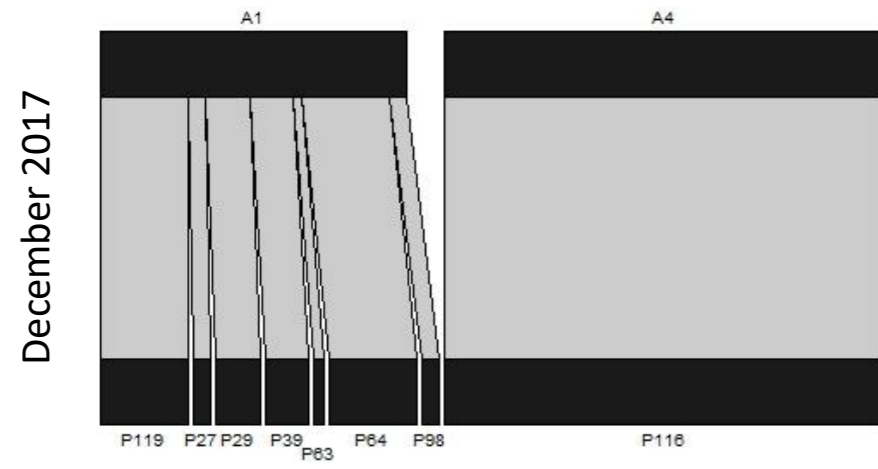

(B) Benjakitti Park