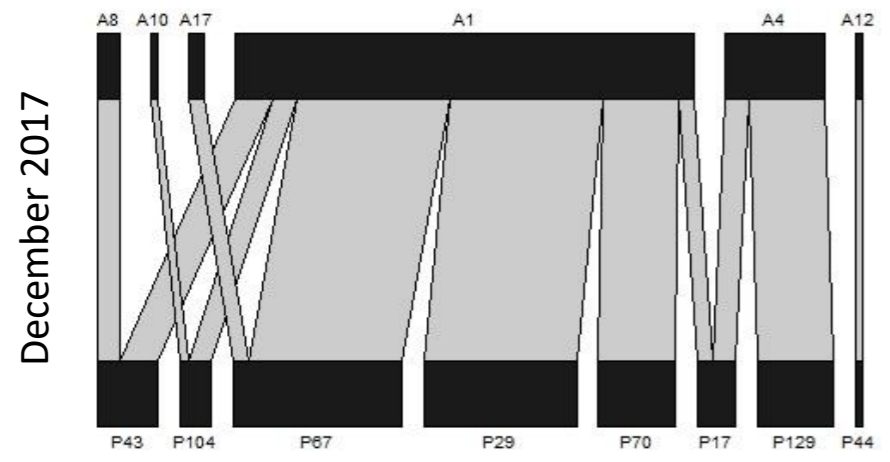

(F) Santiphap Park