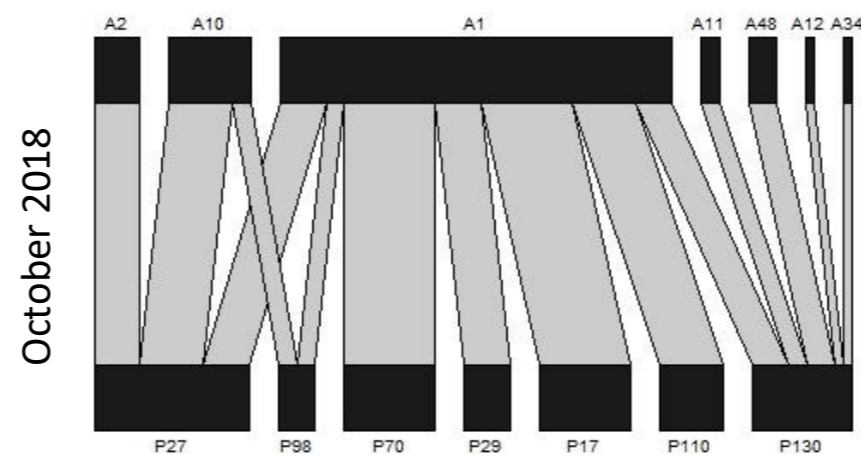

(B) Benjakitti Park