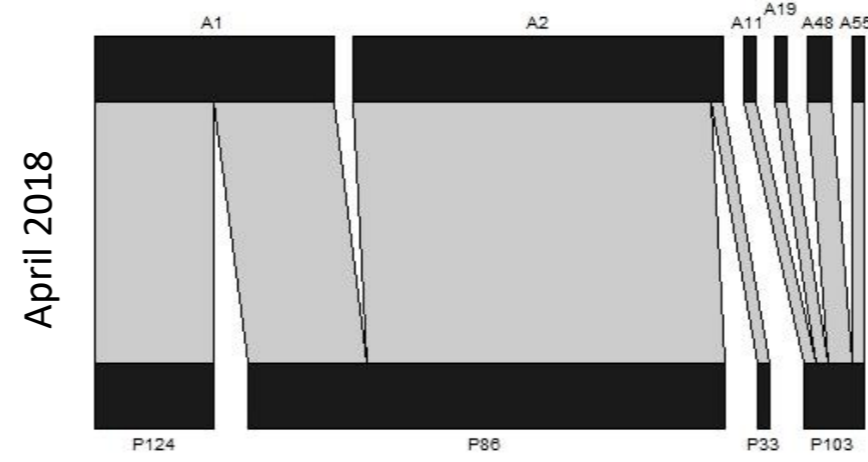

P130

September 2018

N/A

October 2018

N/A

November 2018

N/A

(I) Vibhavadi Rangsit Forest Park