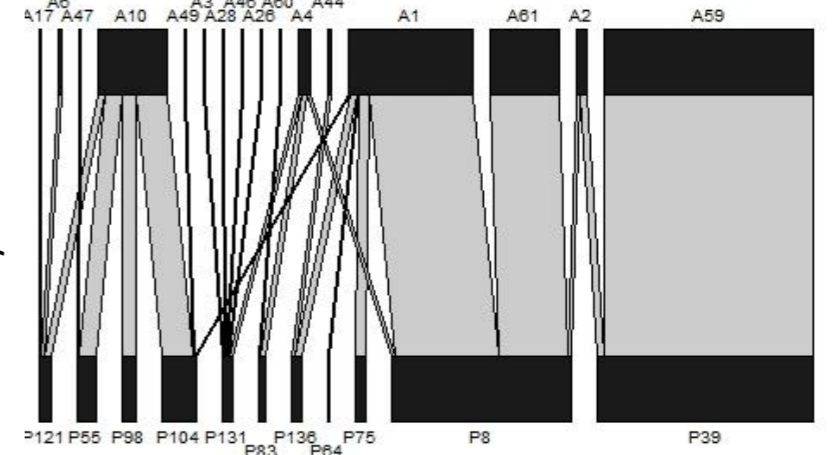

(E) Santi Chai Prakan Public Park

December 2017

January 2018

February 2018

March 2018

April 2018

May 2018

June 2018

July 2018

August 2018

September 2018

October 2018

November 2018