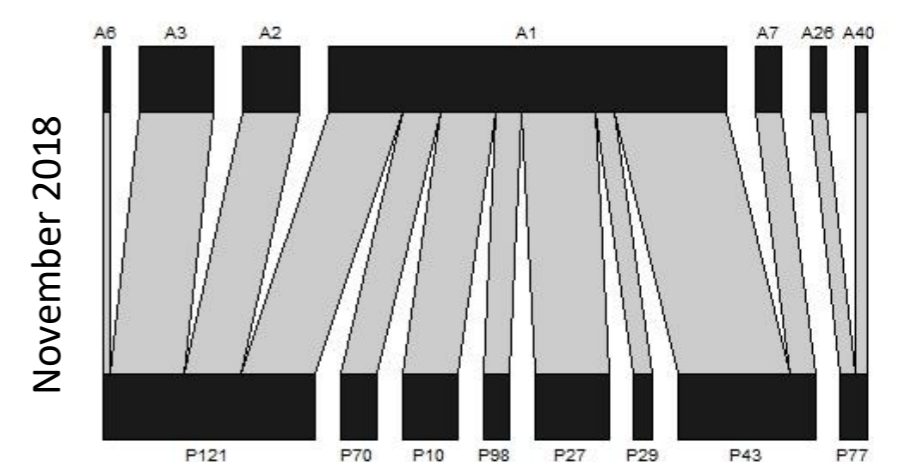

(F) Santiphap Park