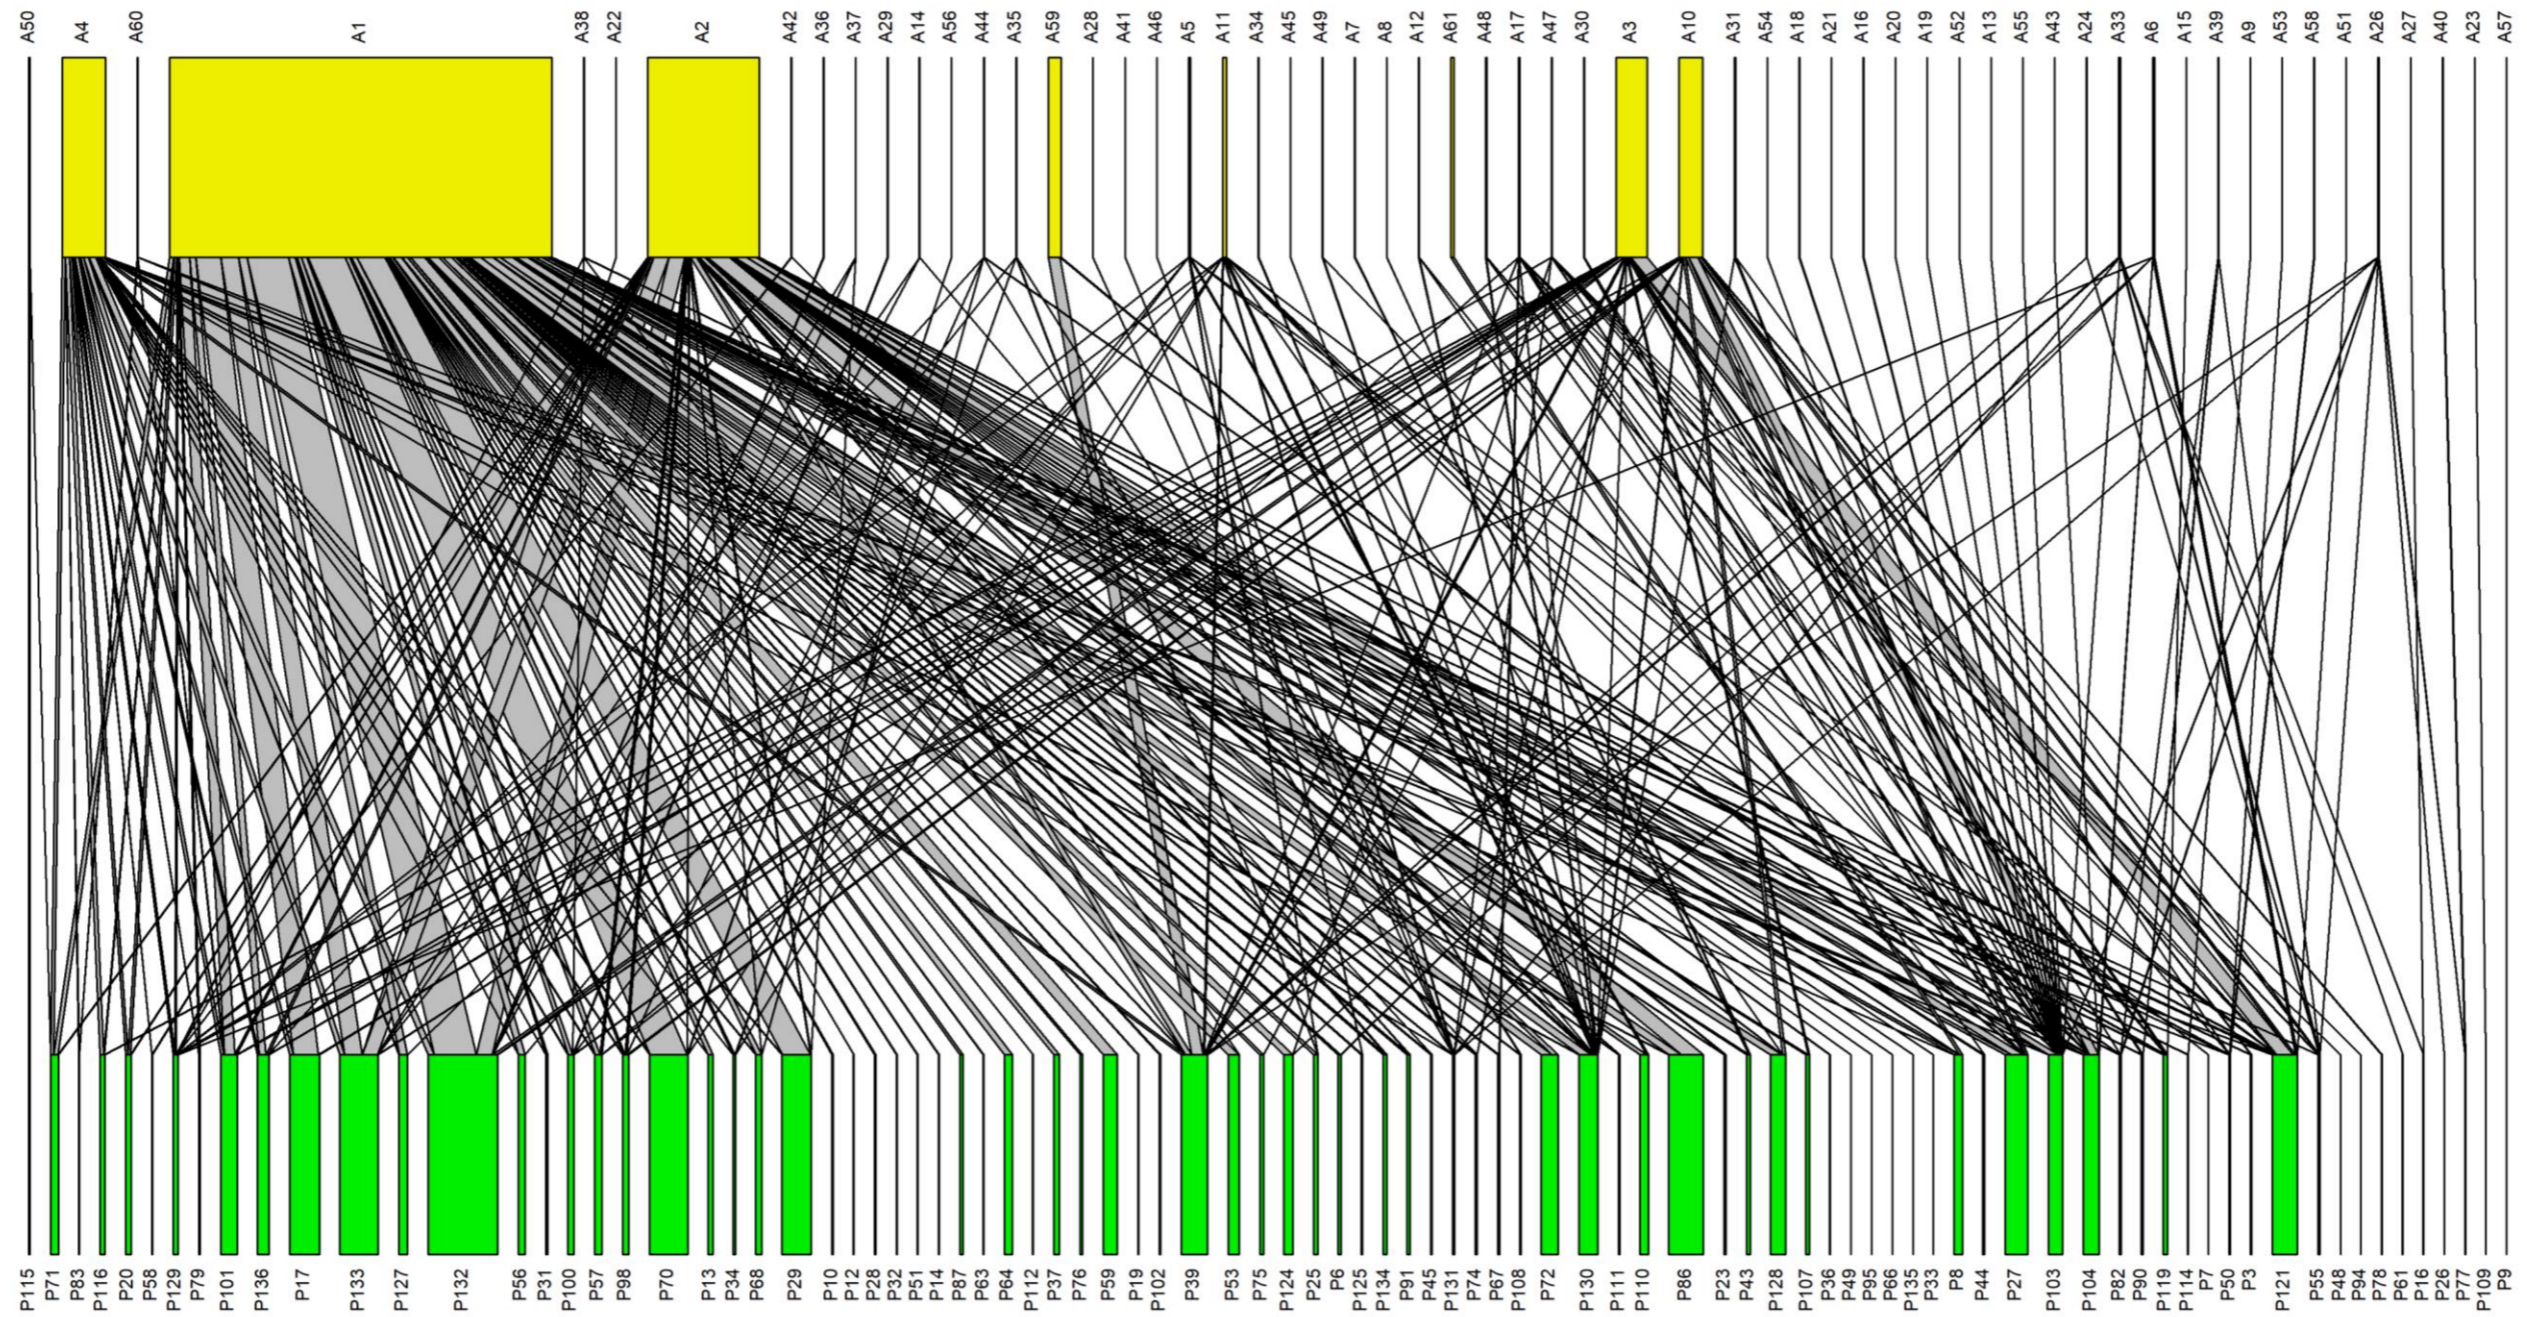

S2 Figure. Plant-pollinator networks at each study park in Bangkok, Thailand over 12 months.

(A) Total plant-pollinator network using data from all 9 parks over all 12 months. Individual plant-pollinator networks from each study month (December 2017 – November 2018) at (B) Benjakitti Park, (C) Lumpini Park, (D) Phaya Thai Pirom Garden, (E) Santi Chai Prakan Public Park, (F) Santiphap Park, (G) Saranrom Park, (H) Somdet Saranrat Maneerom Public Park, (I) Vibhavadi Rangsit Forest Park, and (J) Wachirabenchathat Park. Upper bars represent pollinator species, lower bars represent plant species, and connecting lines represent interactions; widths are proportional to the number of individuals or the number of times that an interaction occurred. Pollinator species names can be found in S1 Table and plant species names can be found in S2 Table. Months in which no pollination interactions were observed are denoted as “N/A”.

(A)