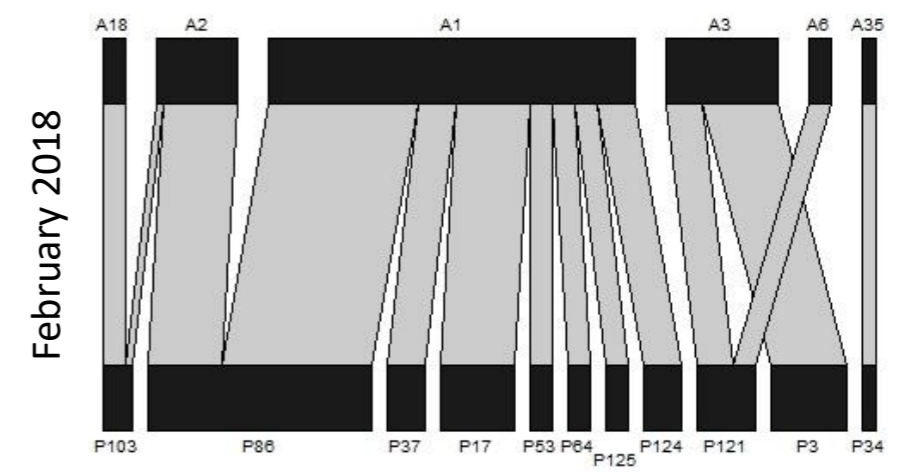

P130

September 2018

N/A

October 2018

N/A

November 2018

N/A

(I) Vibhavadi Rangsit Forest Park