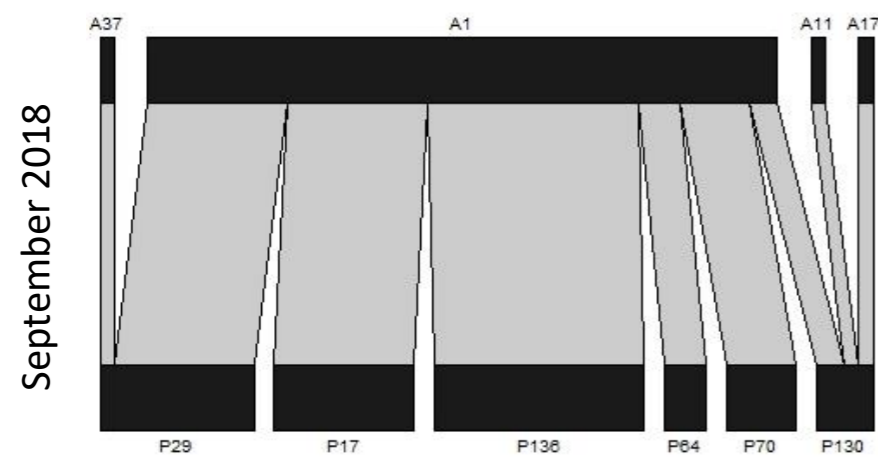

(B) Benjakitti Park