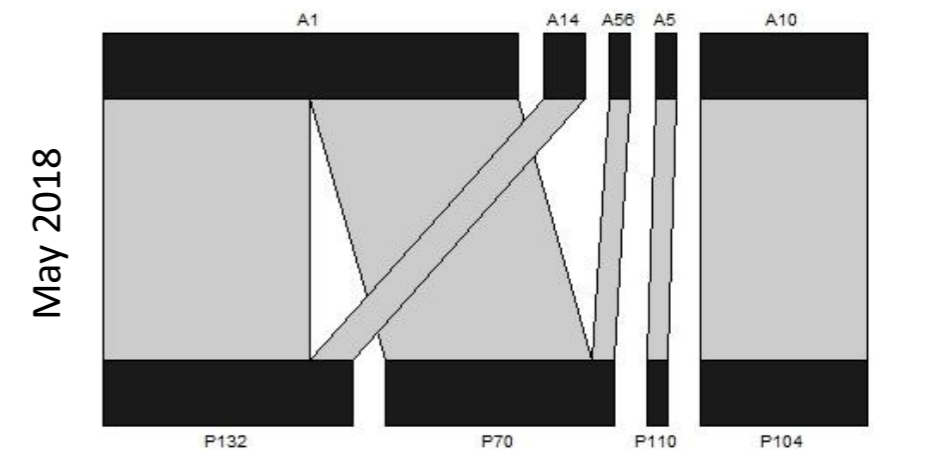

(D) Phaya Thai Pirom Garden