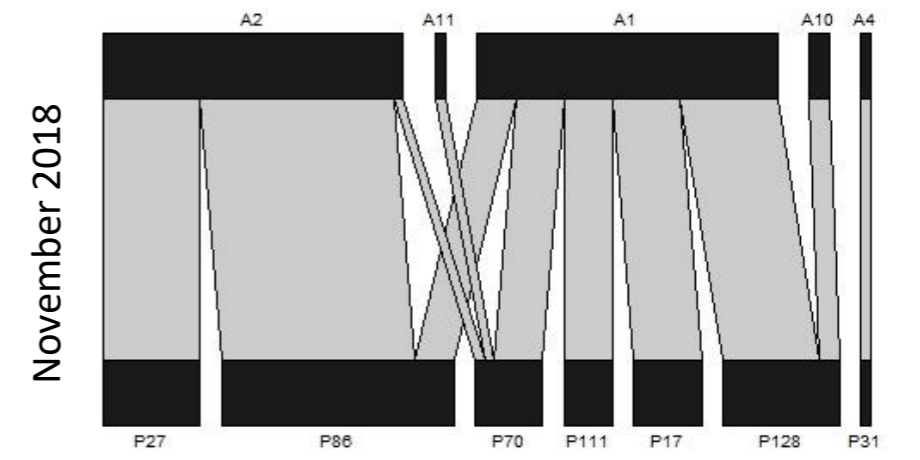

P130

September 2018

N/A

October 2018

N/A

November 2018

N/A

(I) Vibhavadi Rangsit Forest Park