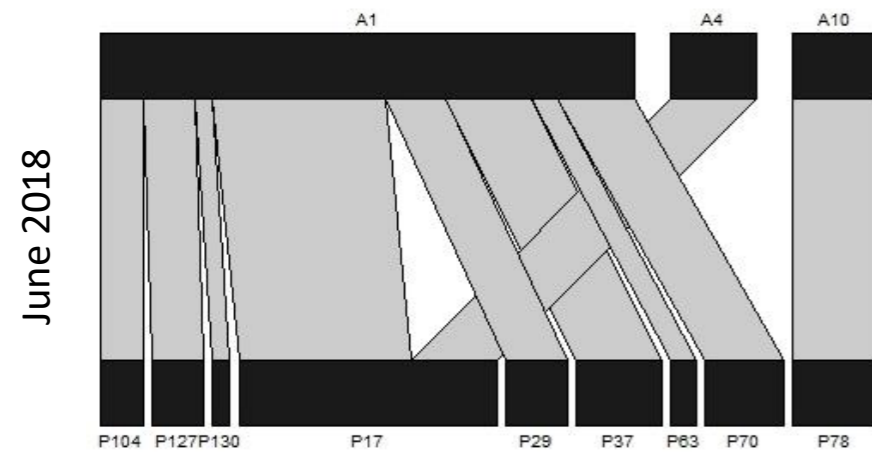

(B) Benjakitti Park