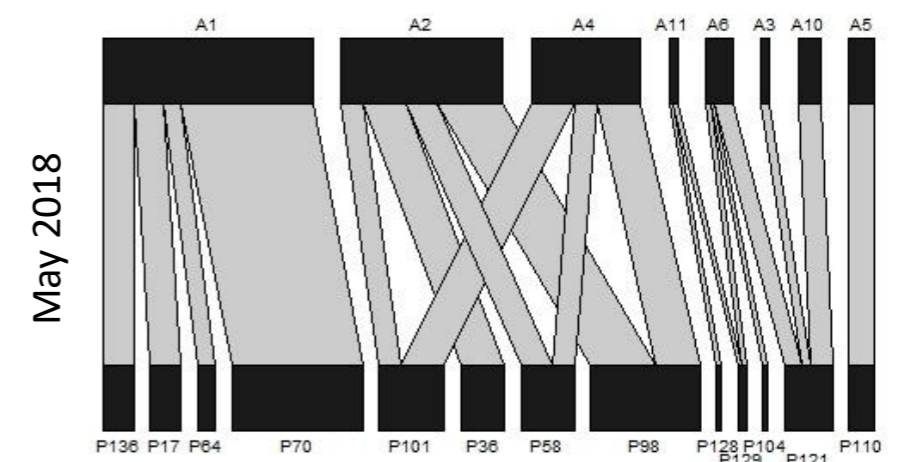

(F) Santiphap Park