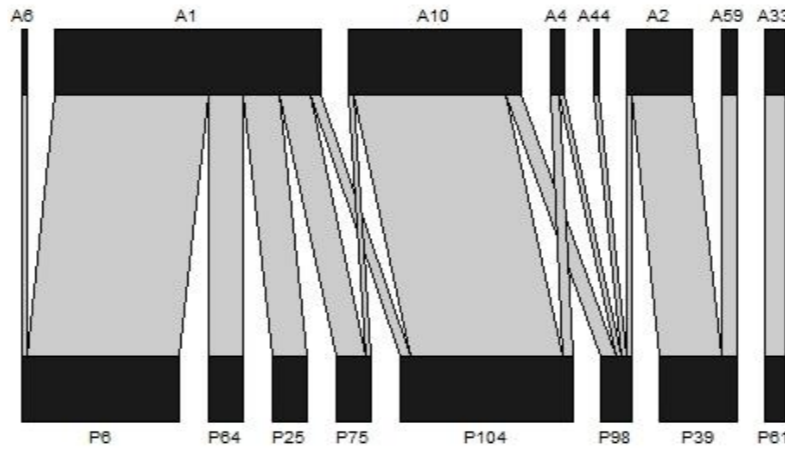

(E) Santi Chai Prakan Public Park

December 2017

January 2018

February 2018

March 2018

April 2018

May 2018

June 2018

July 2018

August 2018

September 2018

October 2018

November 2018