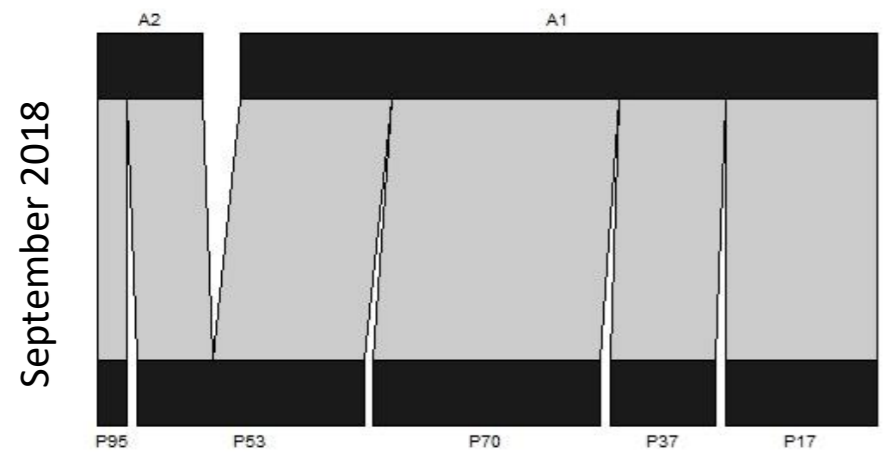

P130

September 2018

N/A

October 2018

N/A

November 2018

N/A

(I) Vibhavadi Rangsit Forest Park