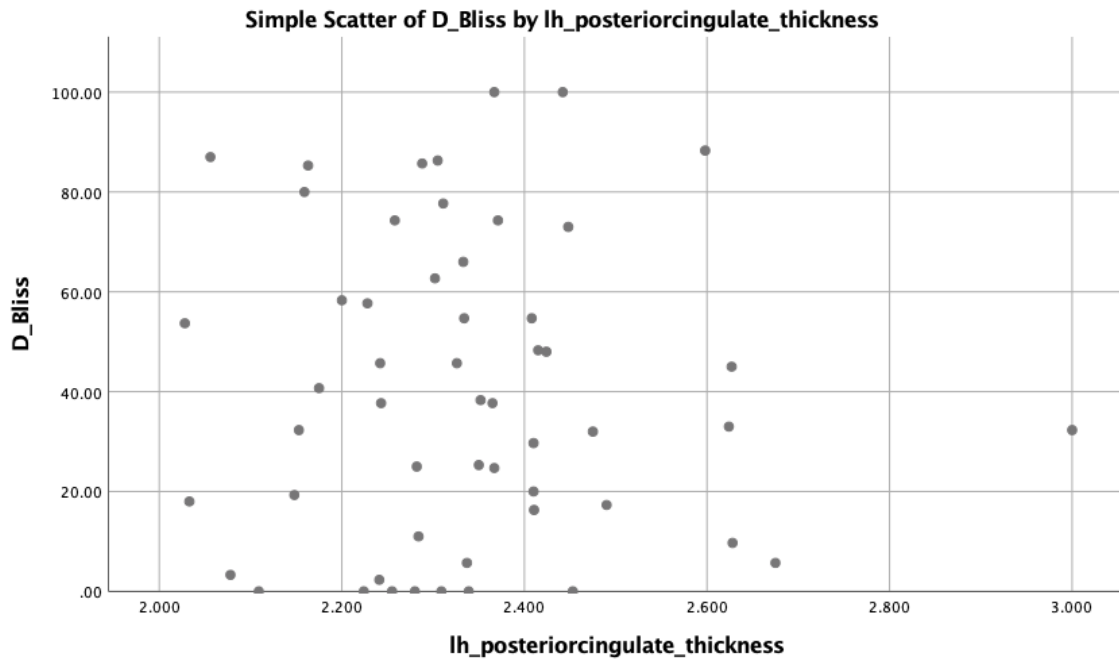

Simple Scatter of D_Bliss by lh_rostralanteriorcingulate_thickness

Bliss