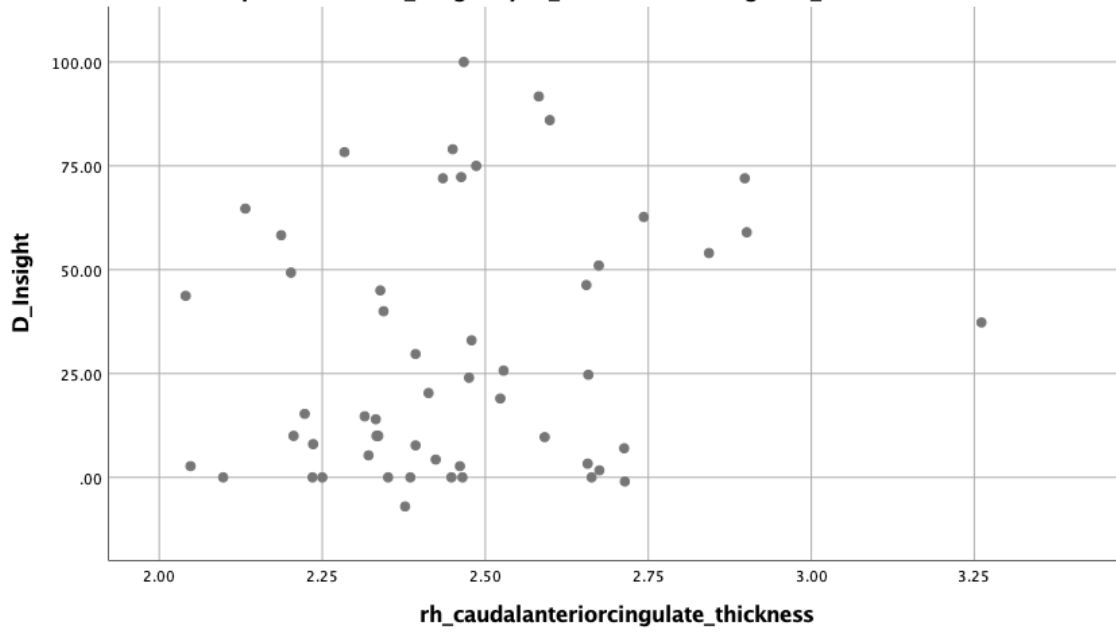

Simple Scatter of D_Bliss by rh_caudalanteriorcingulate_thickness

Insightfulness

Simple Scatter of D_Insight by rh_caudalanteriorcingulate_thickness

Simple Scatter of D_Insight by rh_posteriorcingulate_thickness