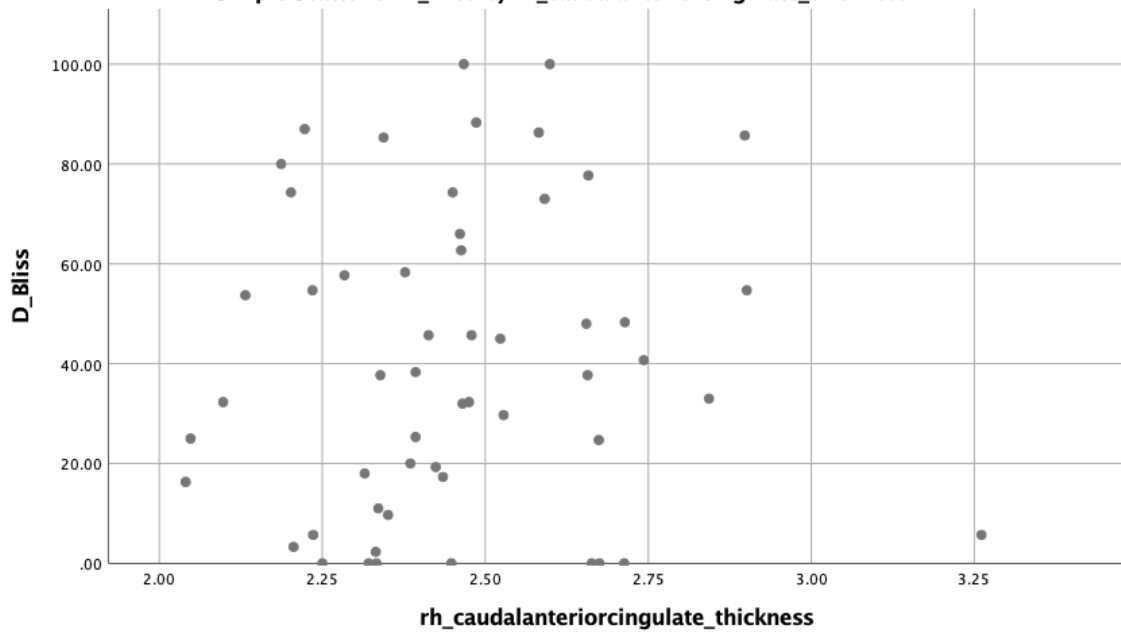

Simple Scatter of D_Bliss by rh_caudalanteriorcingulate_thickness

Insightfulness

Simple Scatter of D_Insight by rh_caudalanteriorcingulate_thickness

Simple Scatter of D_Insight by rh_posteriorcingulate_thickness