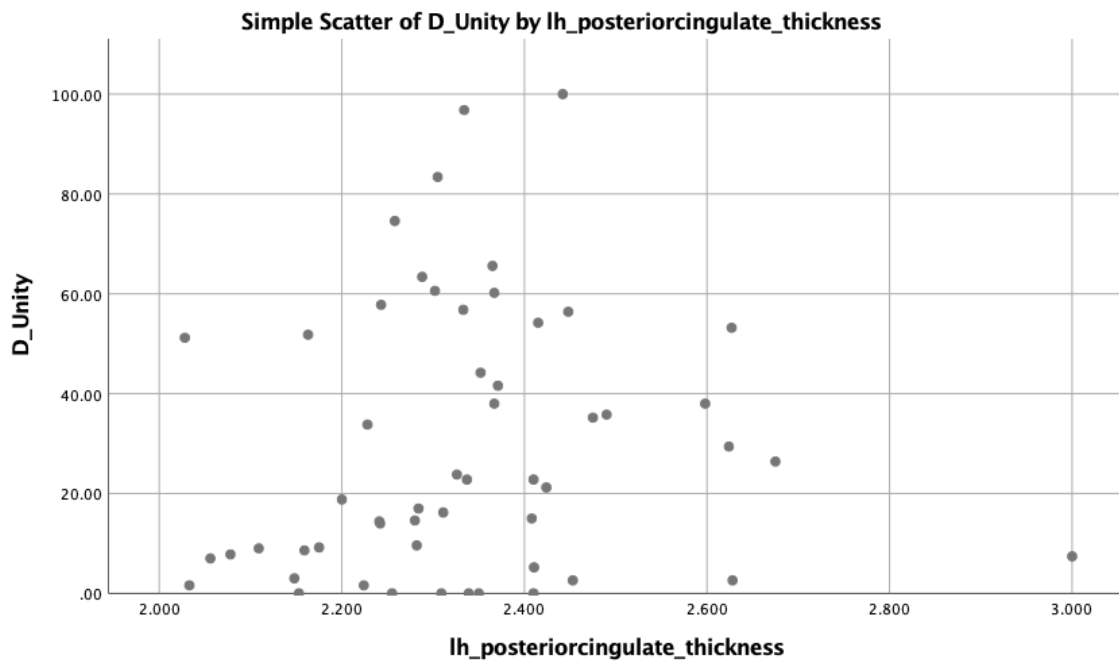

Simple Scatter of D_Unity by lh_rostralanteriorcingulate_thickness

Unity