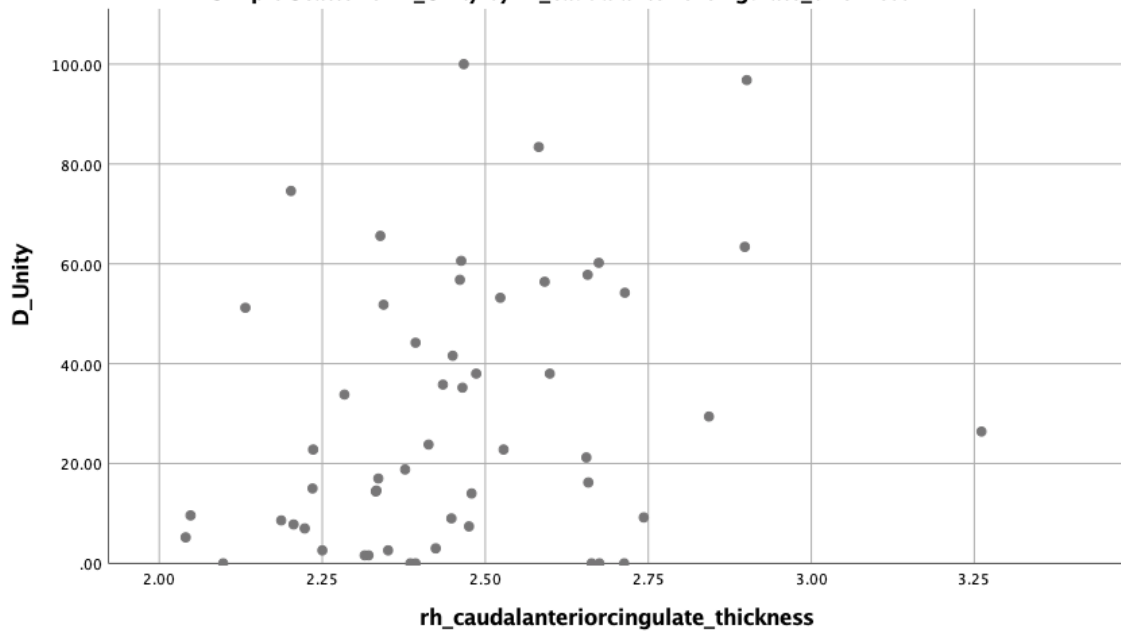

Simple Scatter of D_Unity by rh_caudalanteriorcingulate_thickness