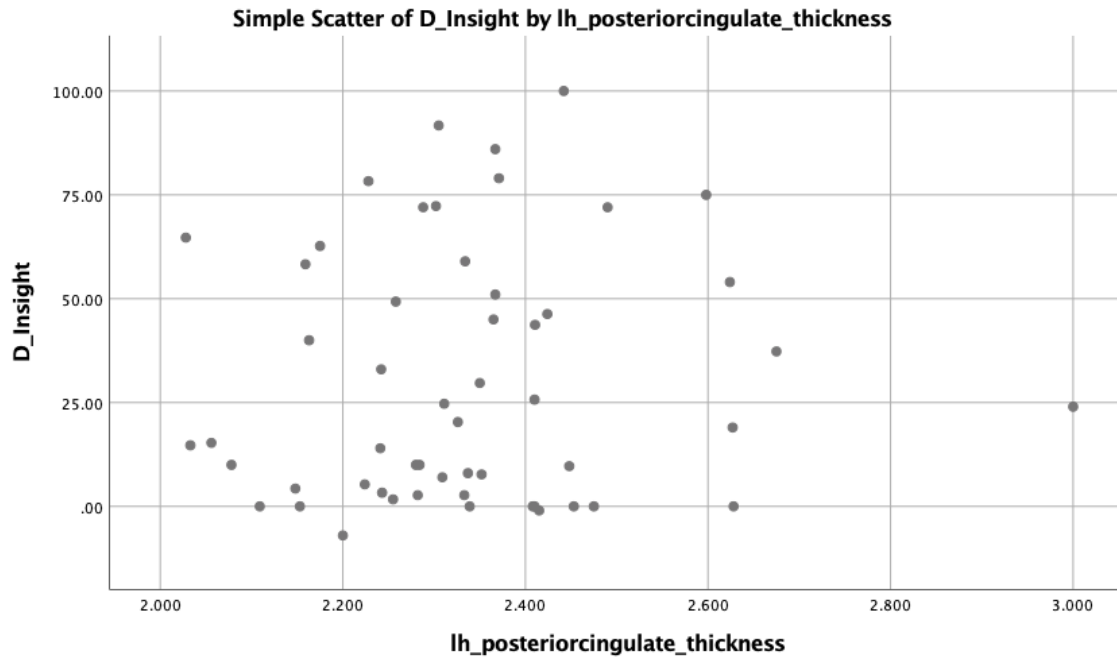

Unity

Simple Scatter of D_Unity by lh_rostralanteriorcingulate_thickness

Simple Scatter of D_Unity by rh_caudalanteriorcingulate_thickness

Spiritual Experience

Bliss

Simple Scatter of D_Bliss by lh_rostralanteriorcingulate_thickness

Simple Scatter of D_Bliss by rh_caudalanteriorcingulate_thickness

Insightfulness

Simple Scatter of D_Insight by rh_caudalanteriorcingulate_thickness

Simple Scatter of D_Insight by rh_posteriorcingulate_thickness