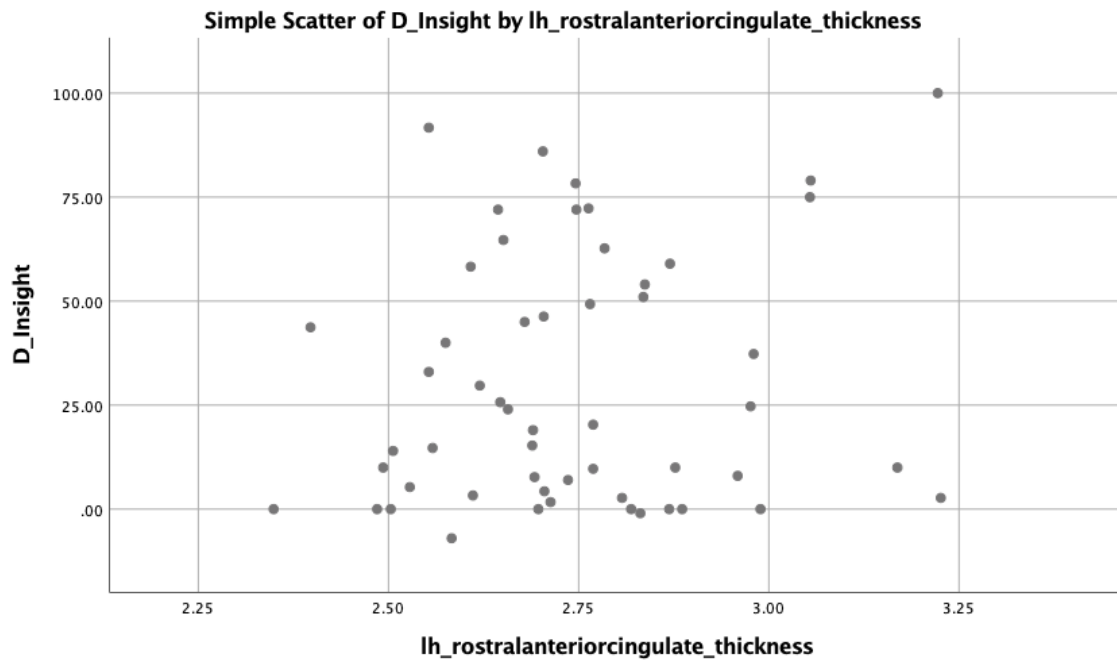

Simple Scatter of D_Bliss by rh_caudalanteriorcingulate_thickness

Insightfulness

Simple Scatter of D_Insight by rh_caudalanteriorcingulate_thickness

Simple Scatter of D_Insight by rh_posteriorcingulate_thickness