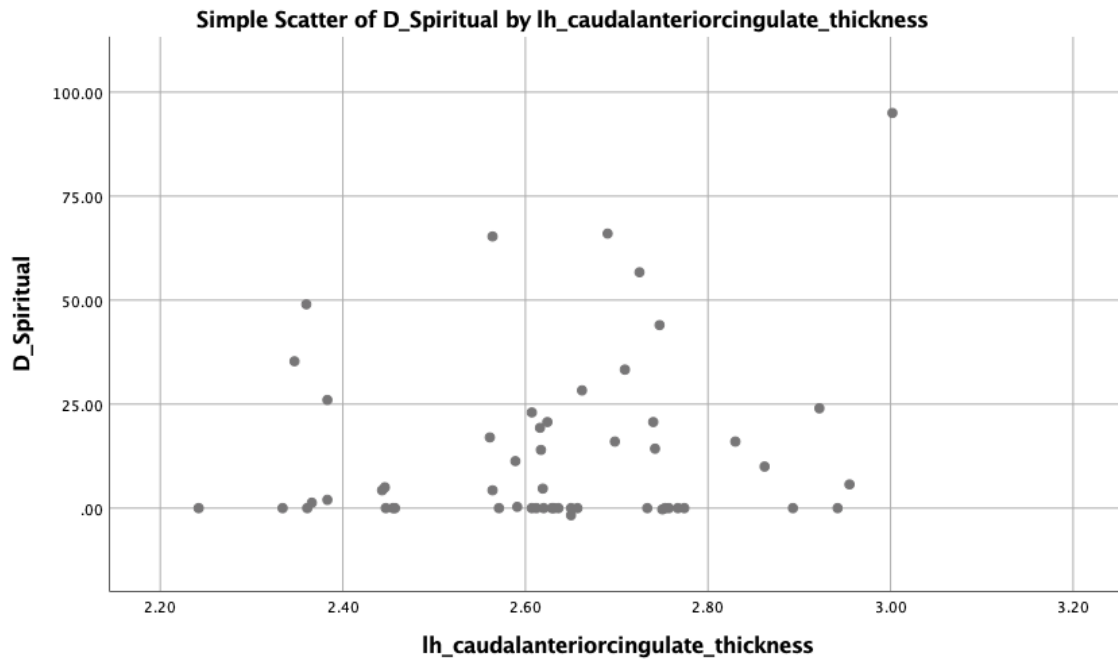

Spiritual Experience