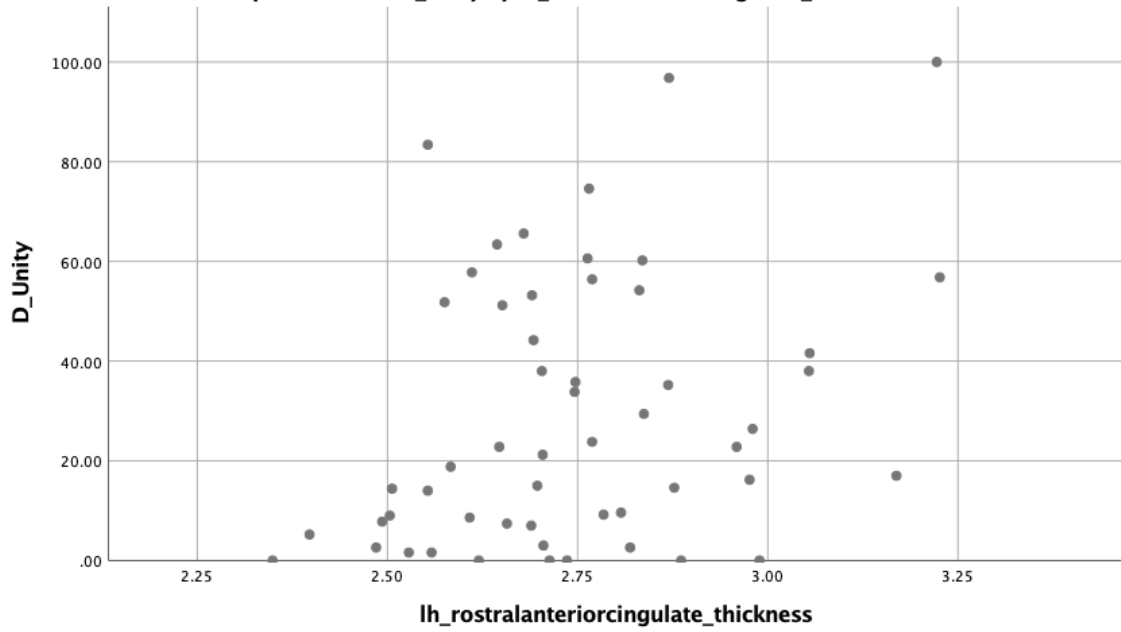

Simple Scatter of D_Unity by lh_rostralanteriorcingulate_thickness