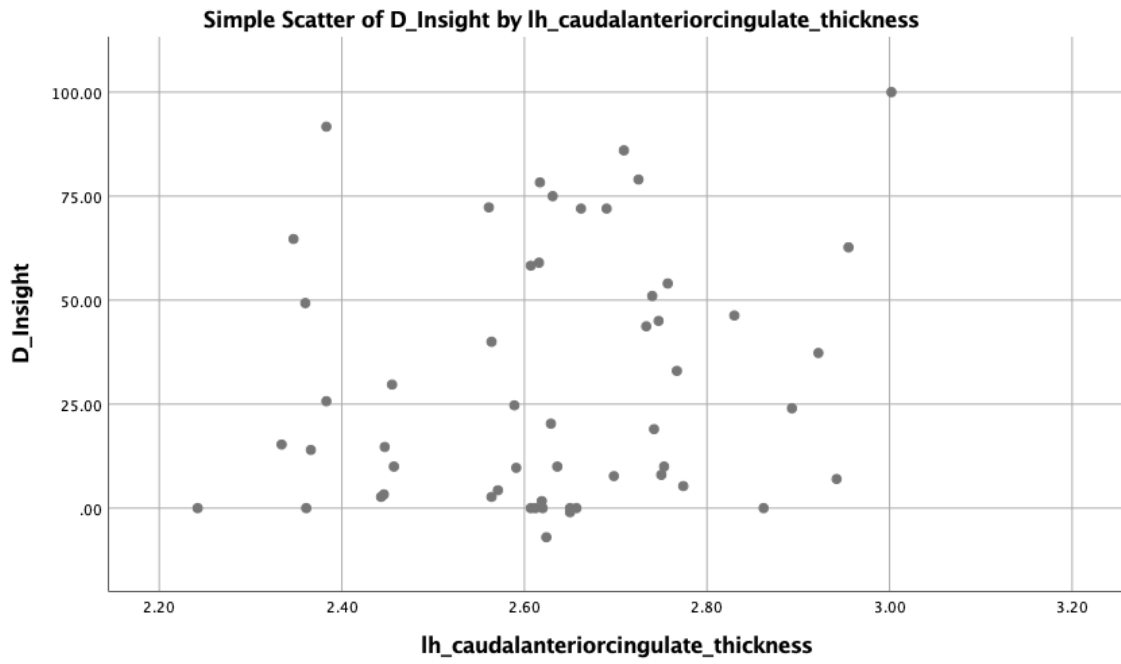

Insightfulness