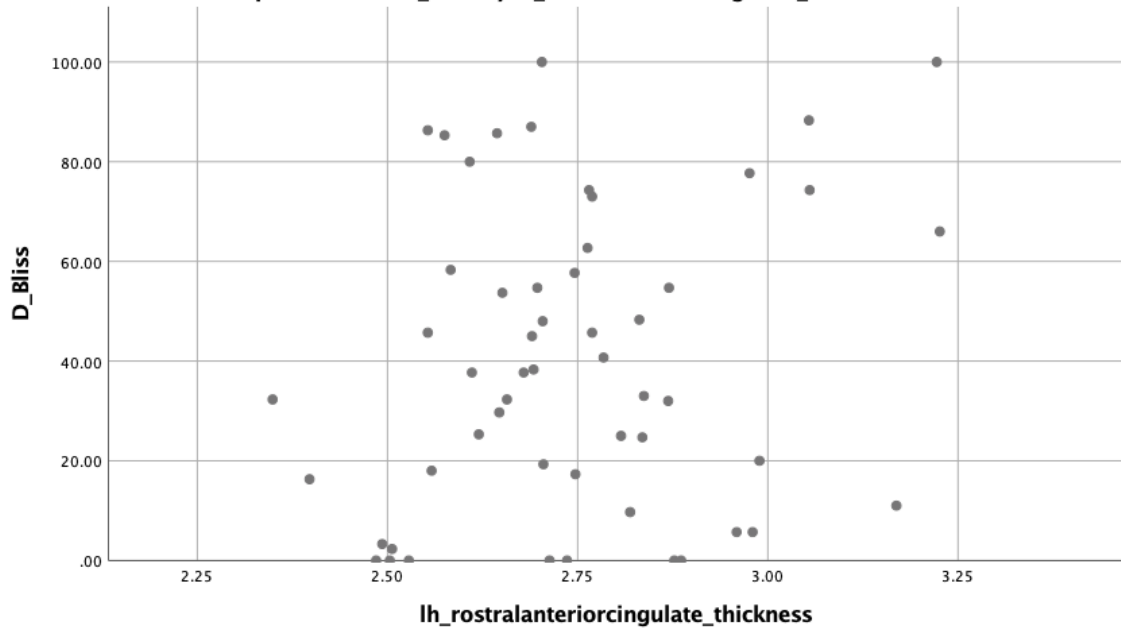

Simple Scatter of D_Bliss by rh_caudalanteriorcingulate_thickness

Insightfulness

Simple Scatter of D_Insight by rh_caudalanteriorcingulate_thickness

Simple Scatter of D_Insight by rh_posteriorcingulate_thickness