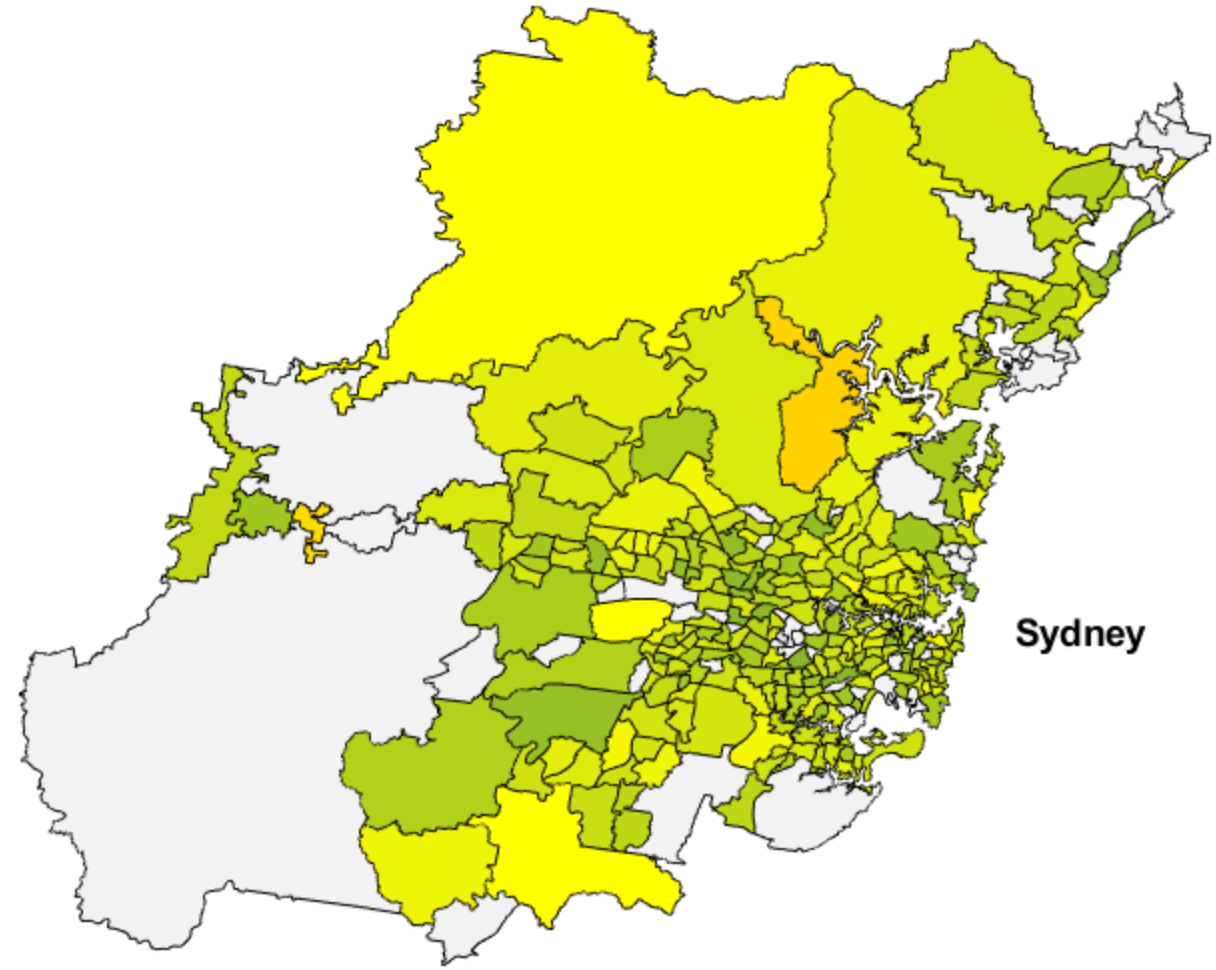

Days

Day: 205

Sydney

Melbourne