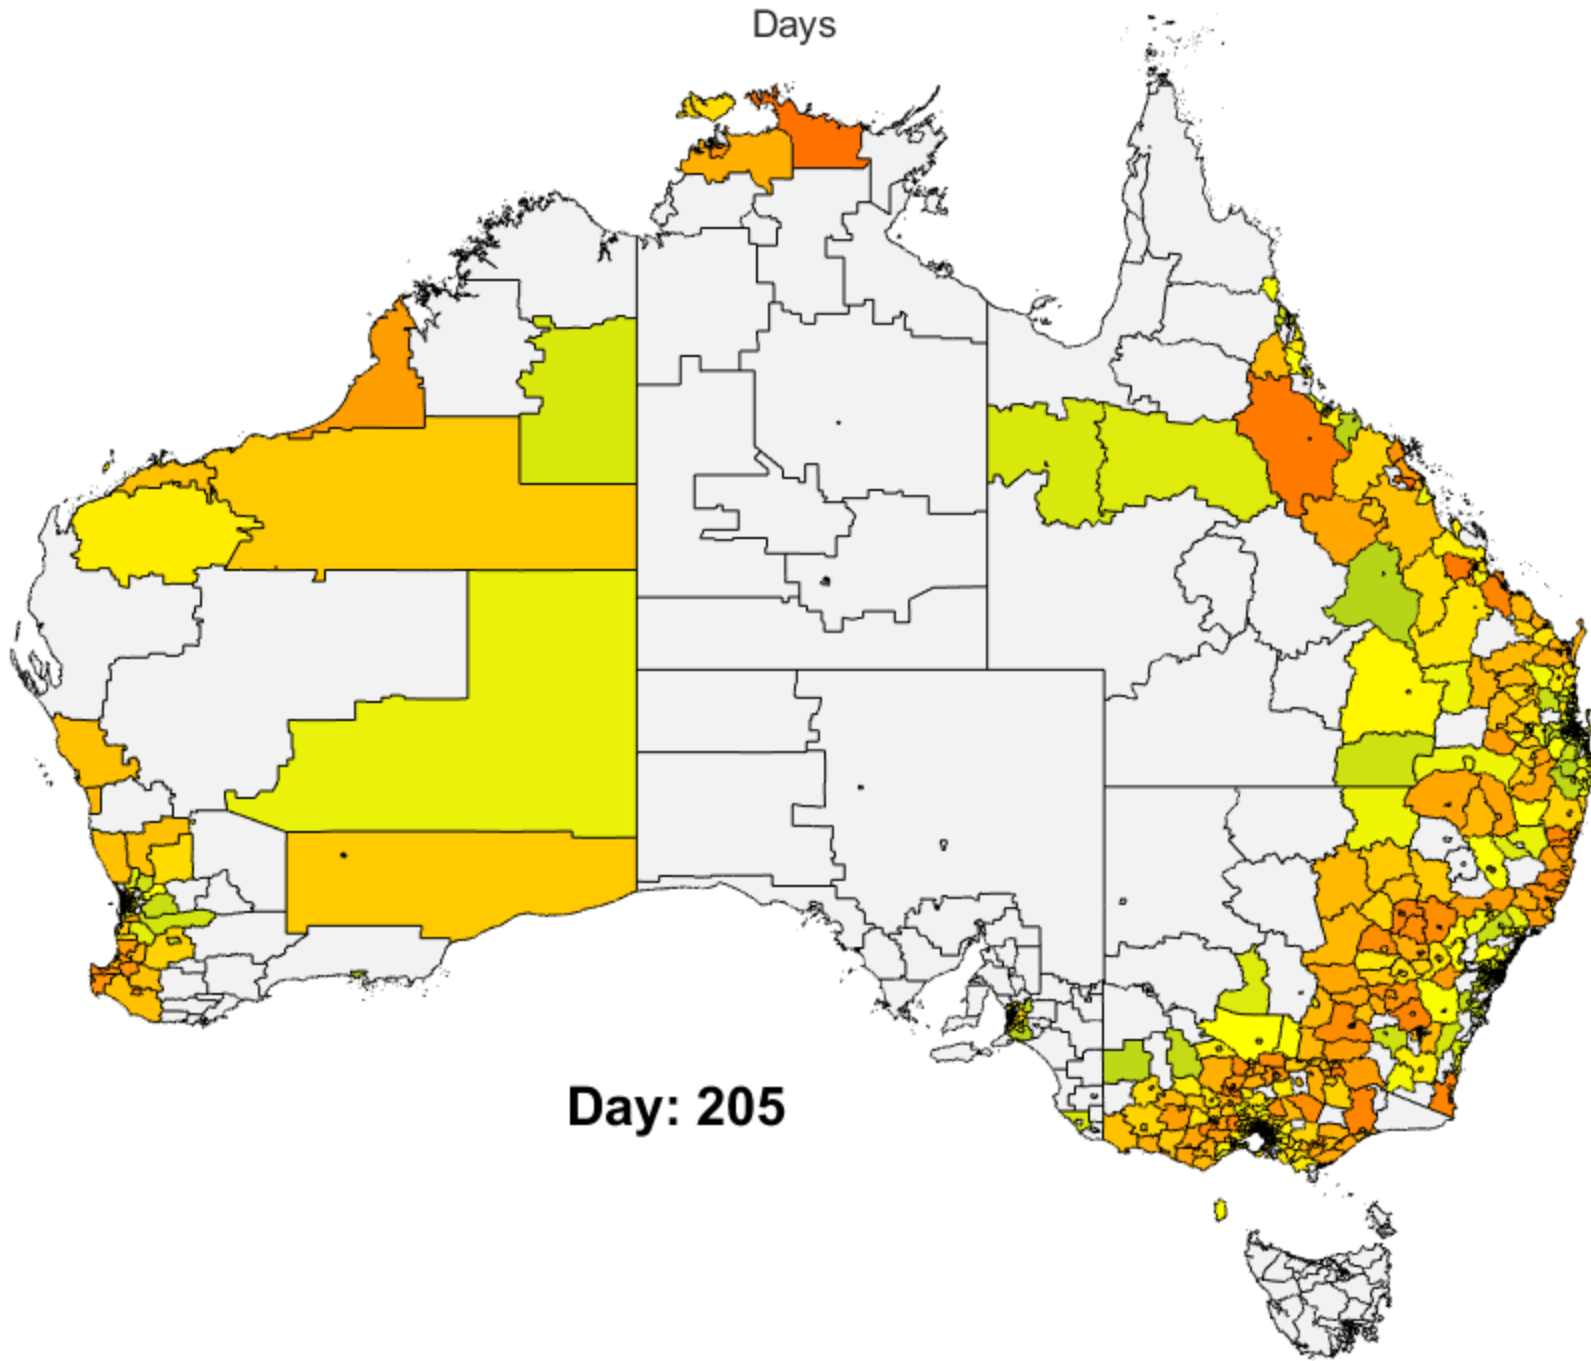

Days

Day: 205

Sydney

Melbourne