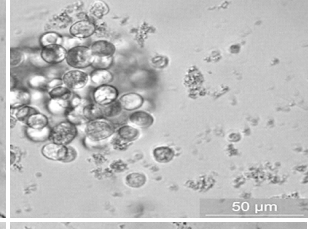

12 h

48 h

72 h

Positive control

Negative Control

25%

50%

75%