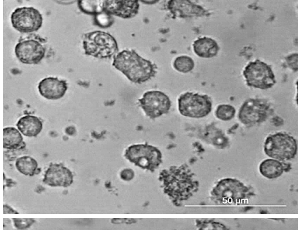

12 h

48 h

72 h

Positive control

Negative Control

25%

50%

75%