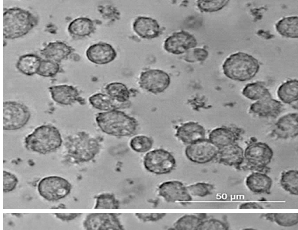

12 h

48 h

72 h

Positive control

Negative Control

25%

50%

75%