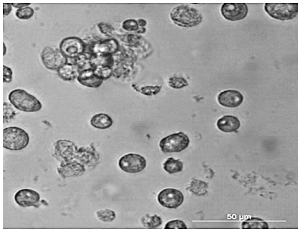

12 h

48 h

72 h

Positive control

Negative Control

25%

50%

75%