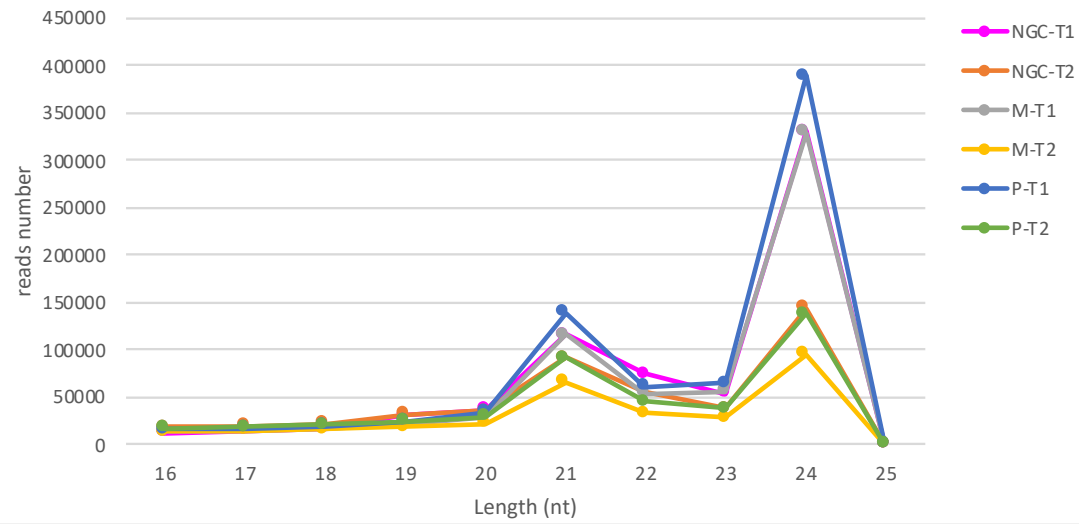

Size distribution- 2012 season- unique reads

size distribution -2012- redundant