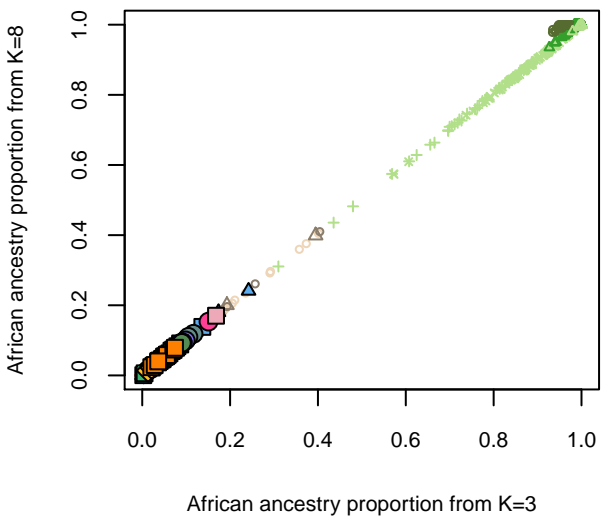

**A.** African ancestry proportion estimates  
Admixture with K=3 and K=8  
Rho = 0.988

**B.** European ancestry proportion estimates  
Admixture with K=3 and K=8  
Rho = 0.9813

**C.** Native American ancestry proportion estimates  
Admixture with K=3 and K=8  
Rho = 0.9585