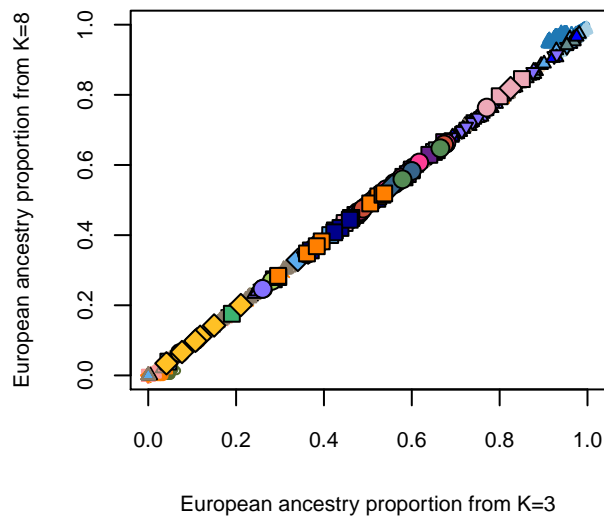

**A.** African ancestry proportion estimates  
Admixture with K=3 and K=8  
Rho = 0.988

**B.** European ancestry proportion estimates  
Admixture with K=3 and K=8  
Rho = 0.9813

**C.** Native American ancestry proportion estimates  
Admixture with K=3 and K=8  
Rho = 0.9585