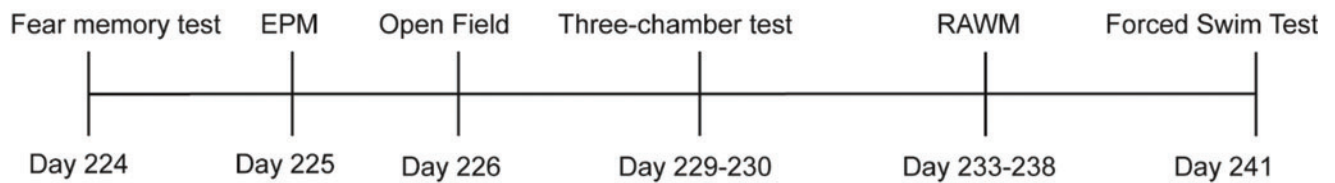

Supplementary Data

Behavioral test battery timeline

Behavioral test battery 1

1 day after the second RUS

Behavioral test battery 2

3 months after the second RUS

SUPPLEMENTARY FIG. S1. Timeline of behavioral test batteries. The same animals were retested at behavioral test battery 2.