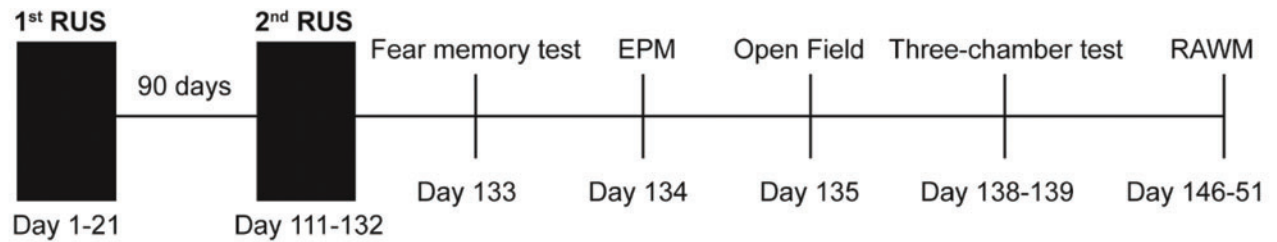

Supplementary Data

Behavioral test battery timeline

Behavioral test battery 1

1 day after the second RUS

Behavioral test battery 2

3 months after the second RUS

SUPPLEMENTARY FIG. S1. Timeline of behavioral test batteries. The same animals were retested at behavioral test battery 2.