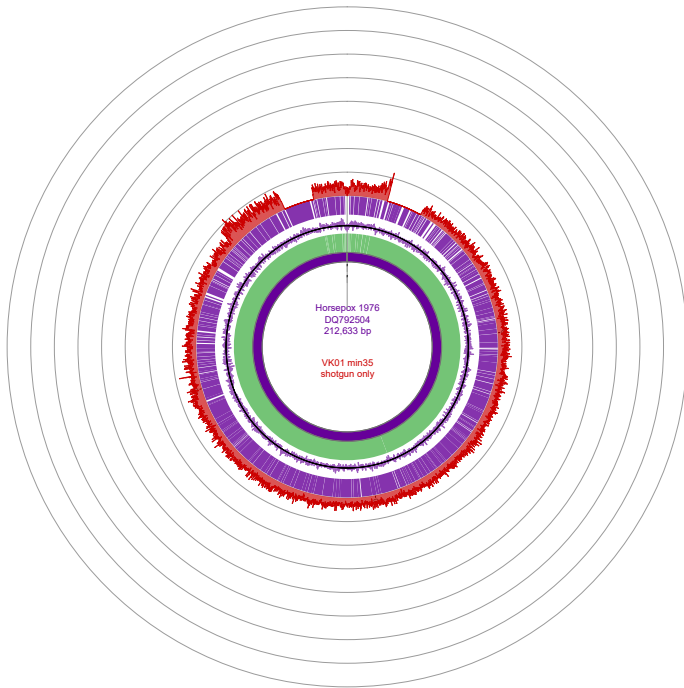

Apply map quality 30 filter
32,833 reads removed

Apply map quality 30 filter
97,767 reads removed

Apply map quality 30 filter
48,264 reads removed

Apply map quality 30 filter
147,017 reads removed

Apply map quality 30 filter
35,271 reads removed

Apply map quality 30 filter
102,693 reads removed