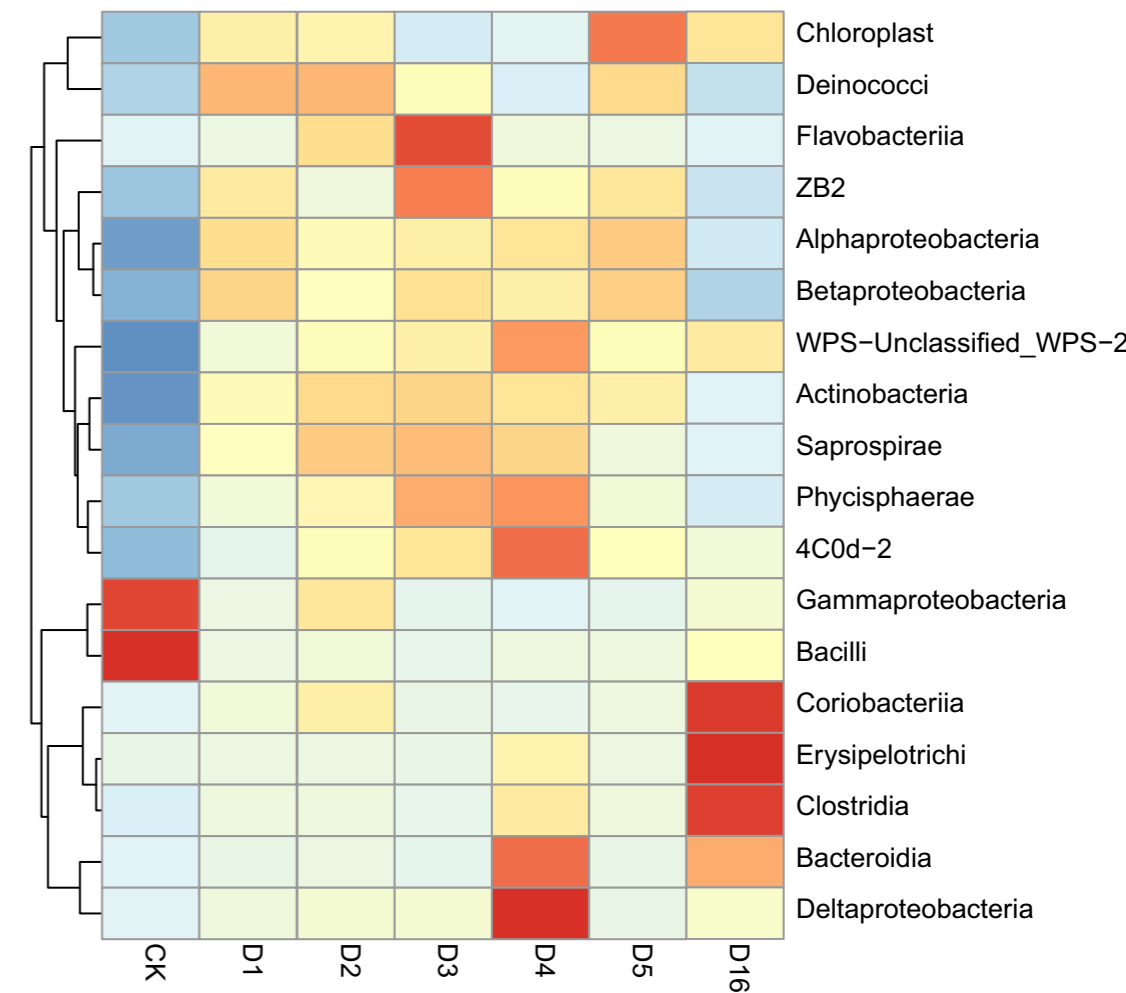

Tea saponin

EGCG

Tannin acid

Caffeine

Theanine