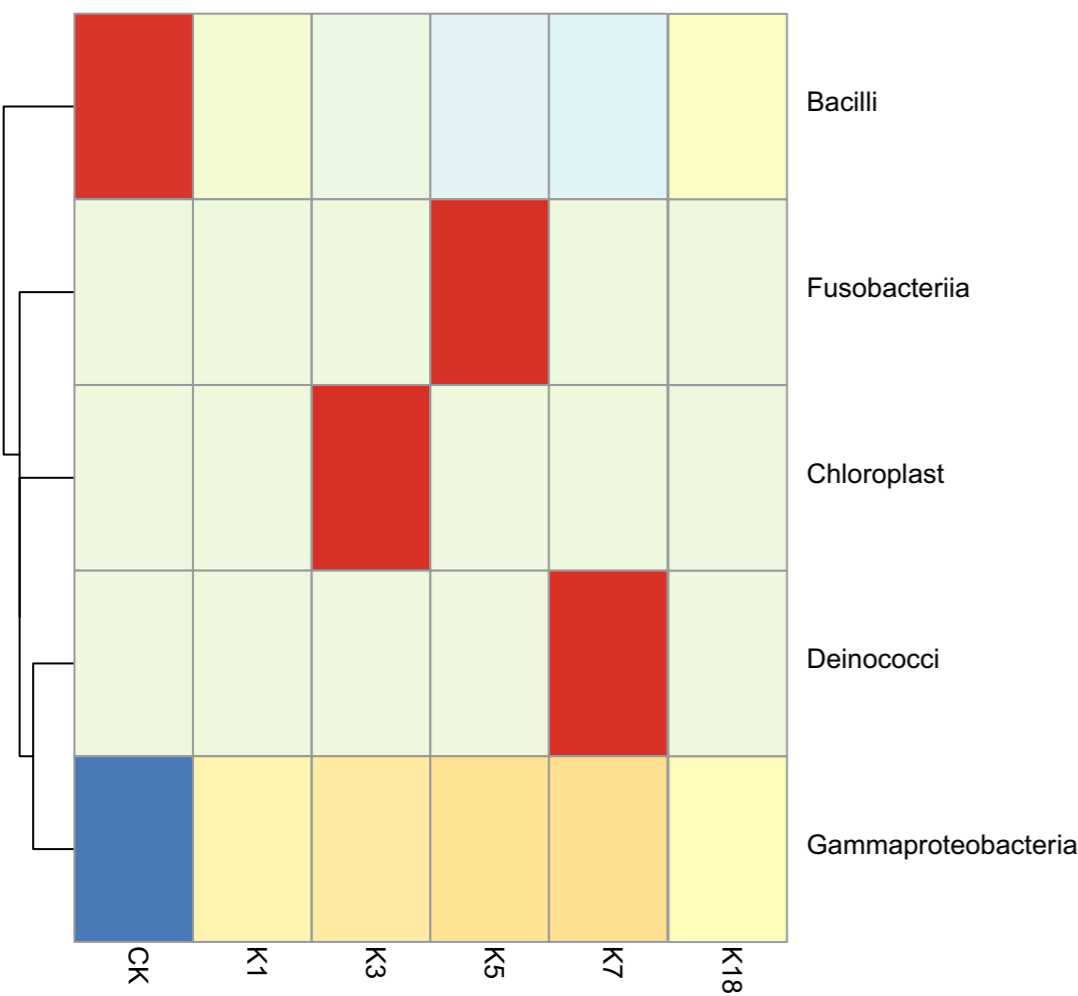

Tea saponin

EGCG

Tannin acid

Caffeine

Theanine