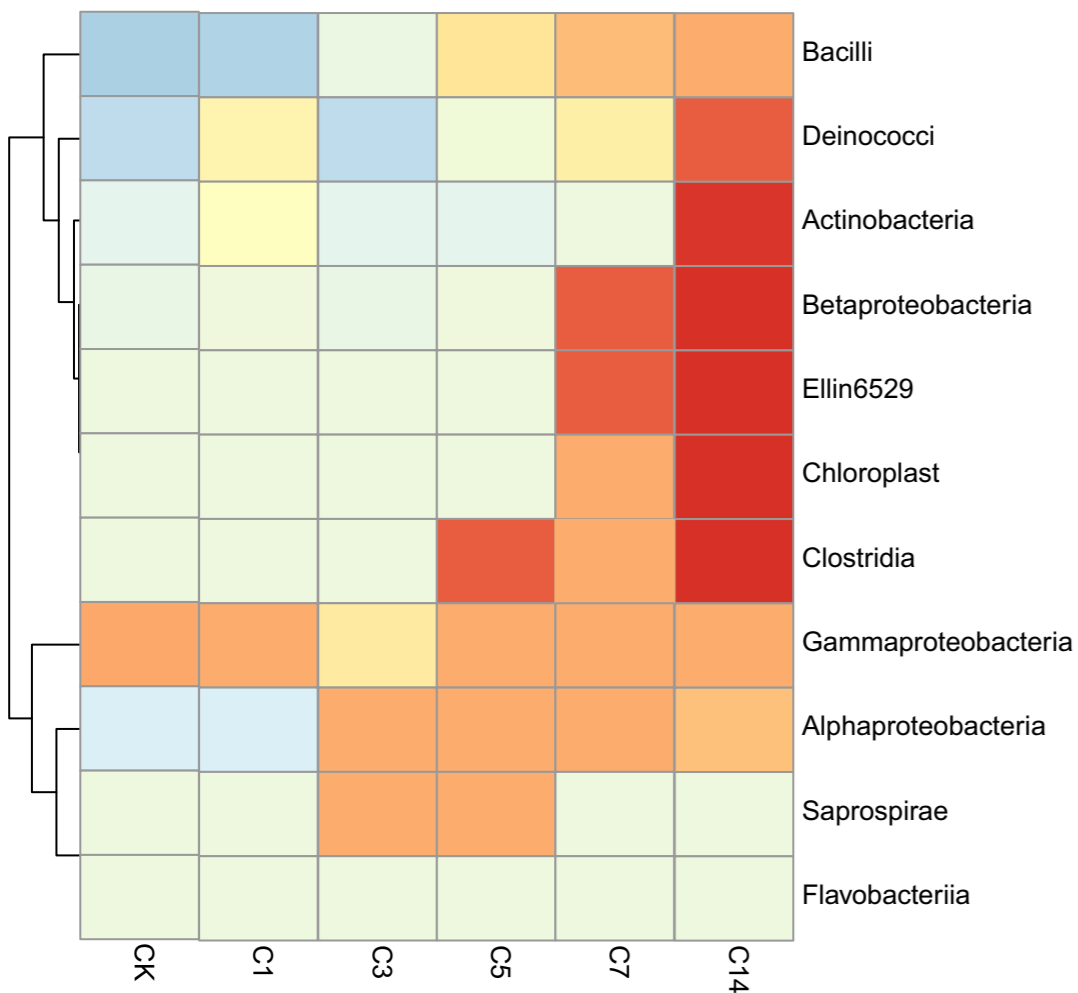

Tea saponin

EGCG

Tannin acid

Caffeine

Theanine