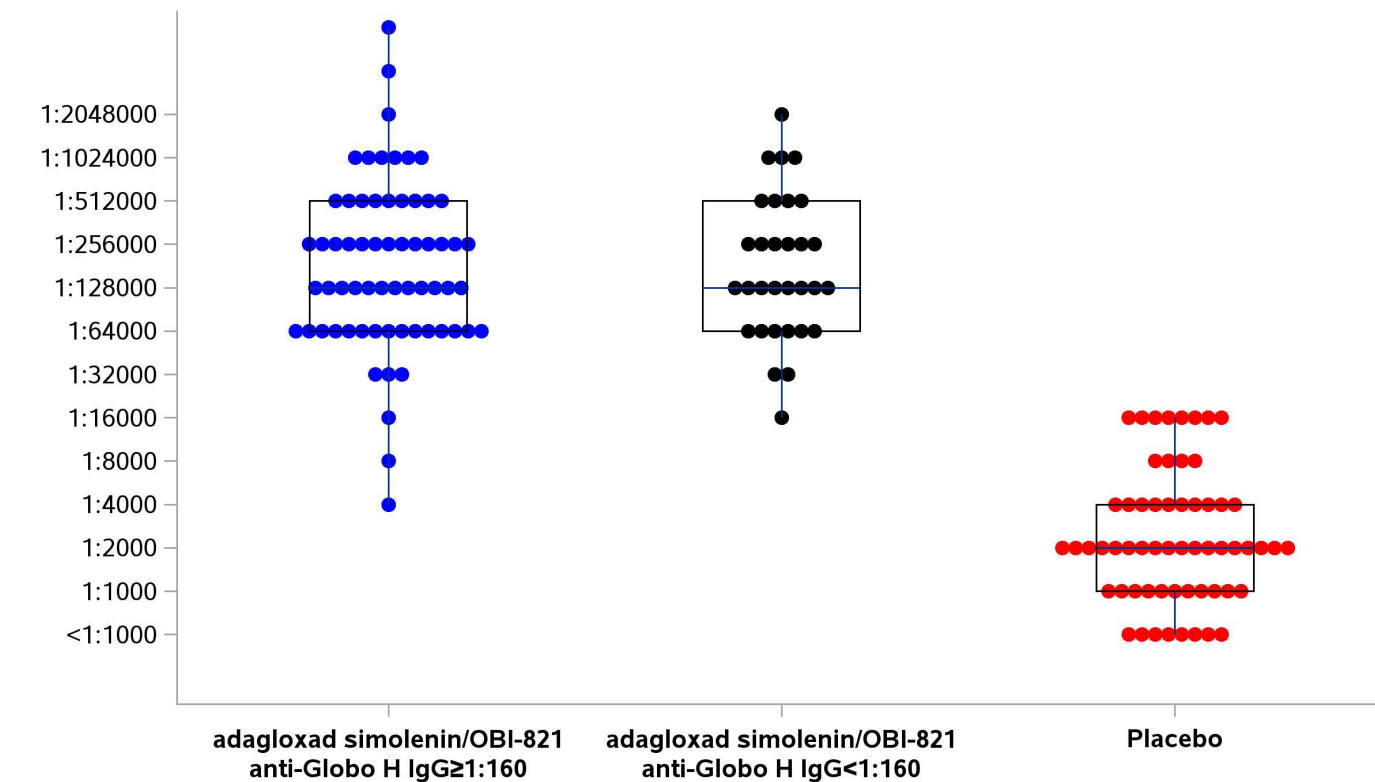

KLH IgG at Week 40

N	64	31	59
Mean	484937.5	328774.2	4254.2
Median	128000.0	128000.0	2000.0
Geo. Mean	179069.4	175048.7	2385.4