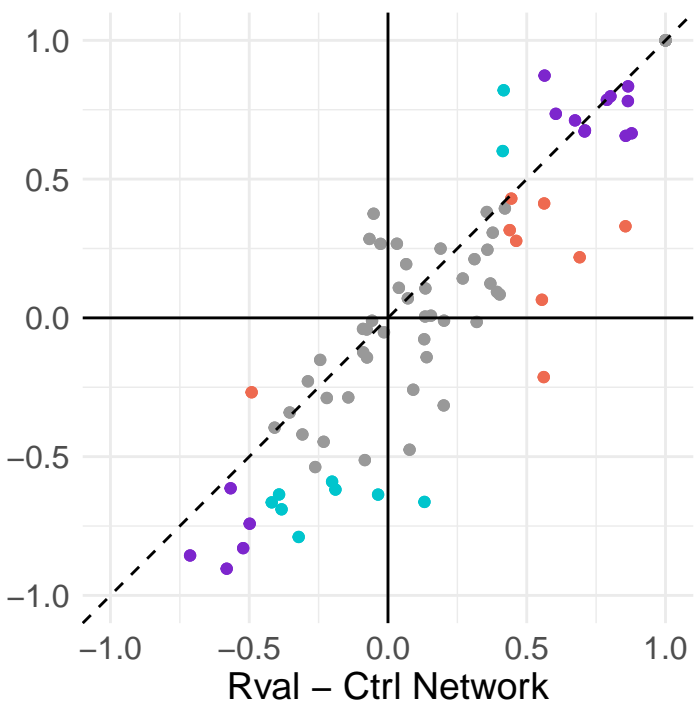

Rval – Asthma Network

Edge significance

- Both
- Ctrl only
- Asthma only
- Neither