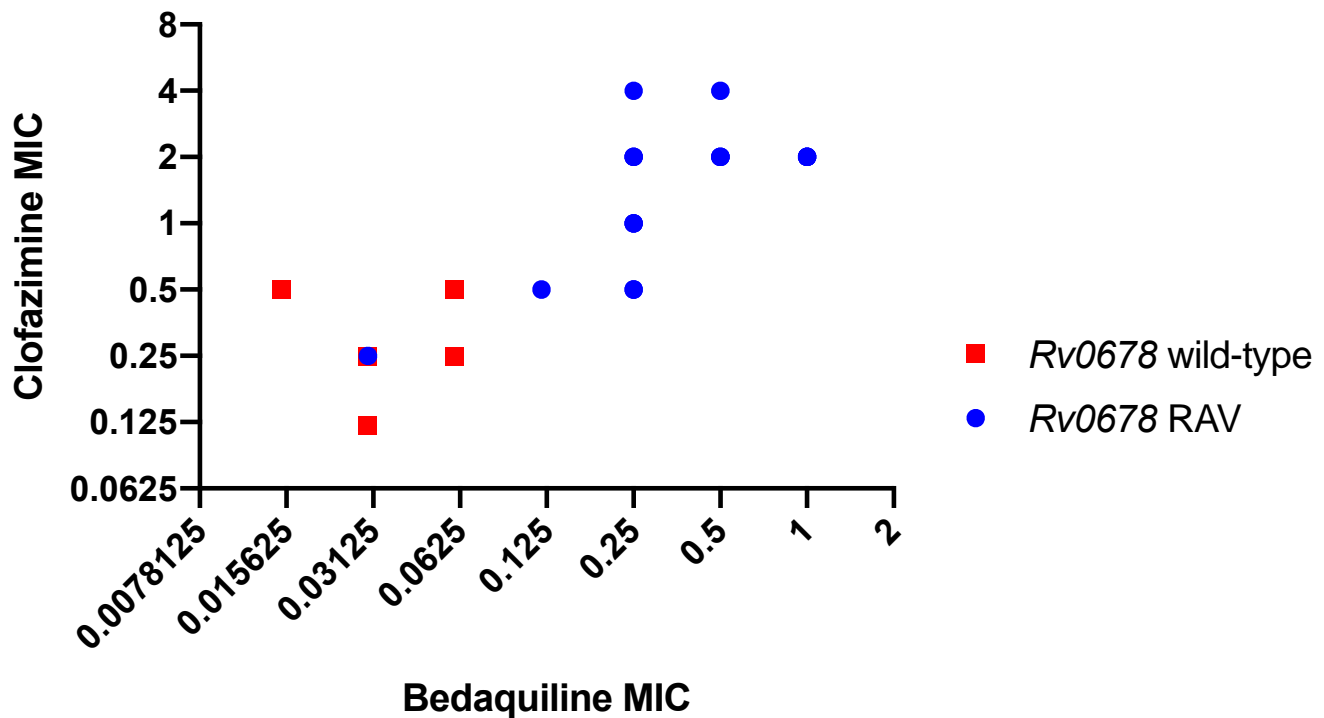

Supplementary Figures

Supplementary Figure 1. Correlation between bedaquiline and clofazimine MICs in isolates with a wild-type (red squares) and mutated (blue circles) *Rv0678* genes.

Supplementary Figure 2 (page 5). Linear phylogenetic tree of lineage 2 sequences, indicating study identification number (format XX_X0000X) for samples sequenced for this study, or NCBI Sequencing Read Archive / European Nucleotide Archive accession number for publicly available samples (starting SRR/ERR). Annotations indicate resistance-associated variants and previously observed resistance profile associated with the variant.

Supplementary Figure 3 (page 6). Linear phylogenetic tree of lineage 4 sequences, indicating study identification number (format XX_X0000X) for samples sequenced for this study, or NCBI Sequencing Read Archive / European Nucleotide Archive accession number for publicly available samples (starting SRR/ERR). Annotations indicate resistance-associated variants and previously observed resistance profile associated with the variant.