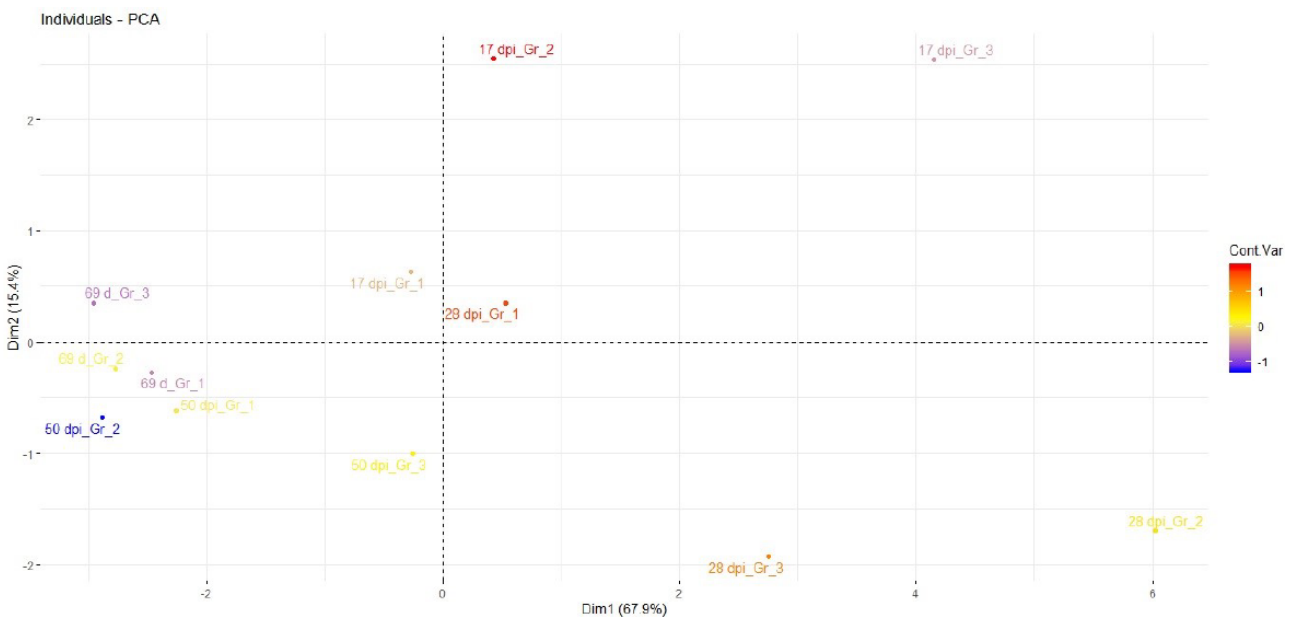

# PCA analysis- Head kidney

A

B

C

D