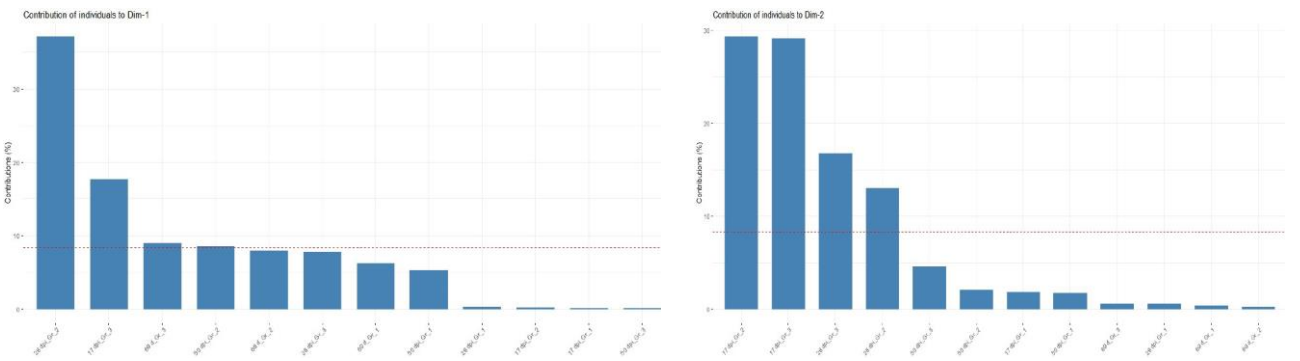

# PCA analysis- Head kidney

A

B

C

D