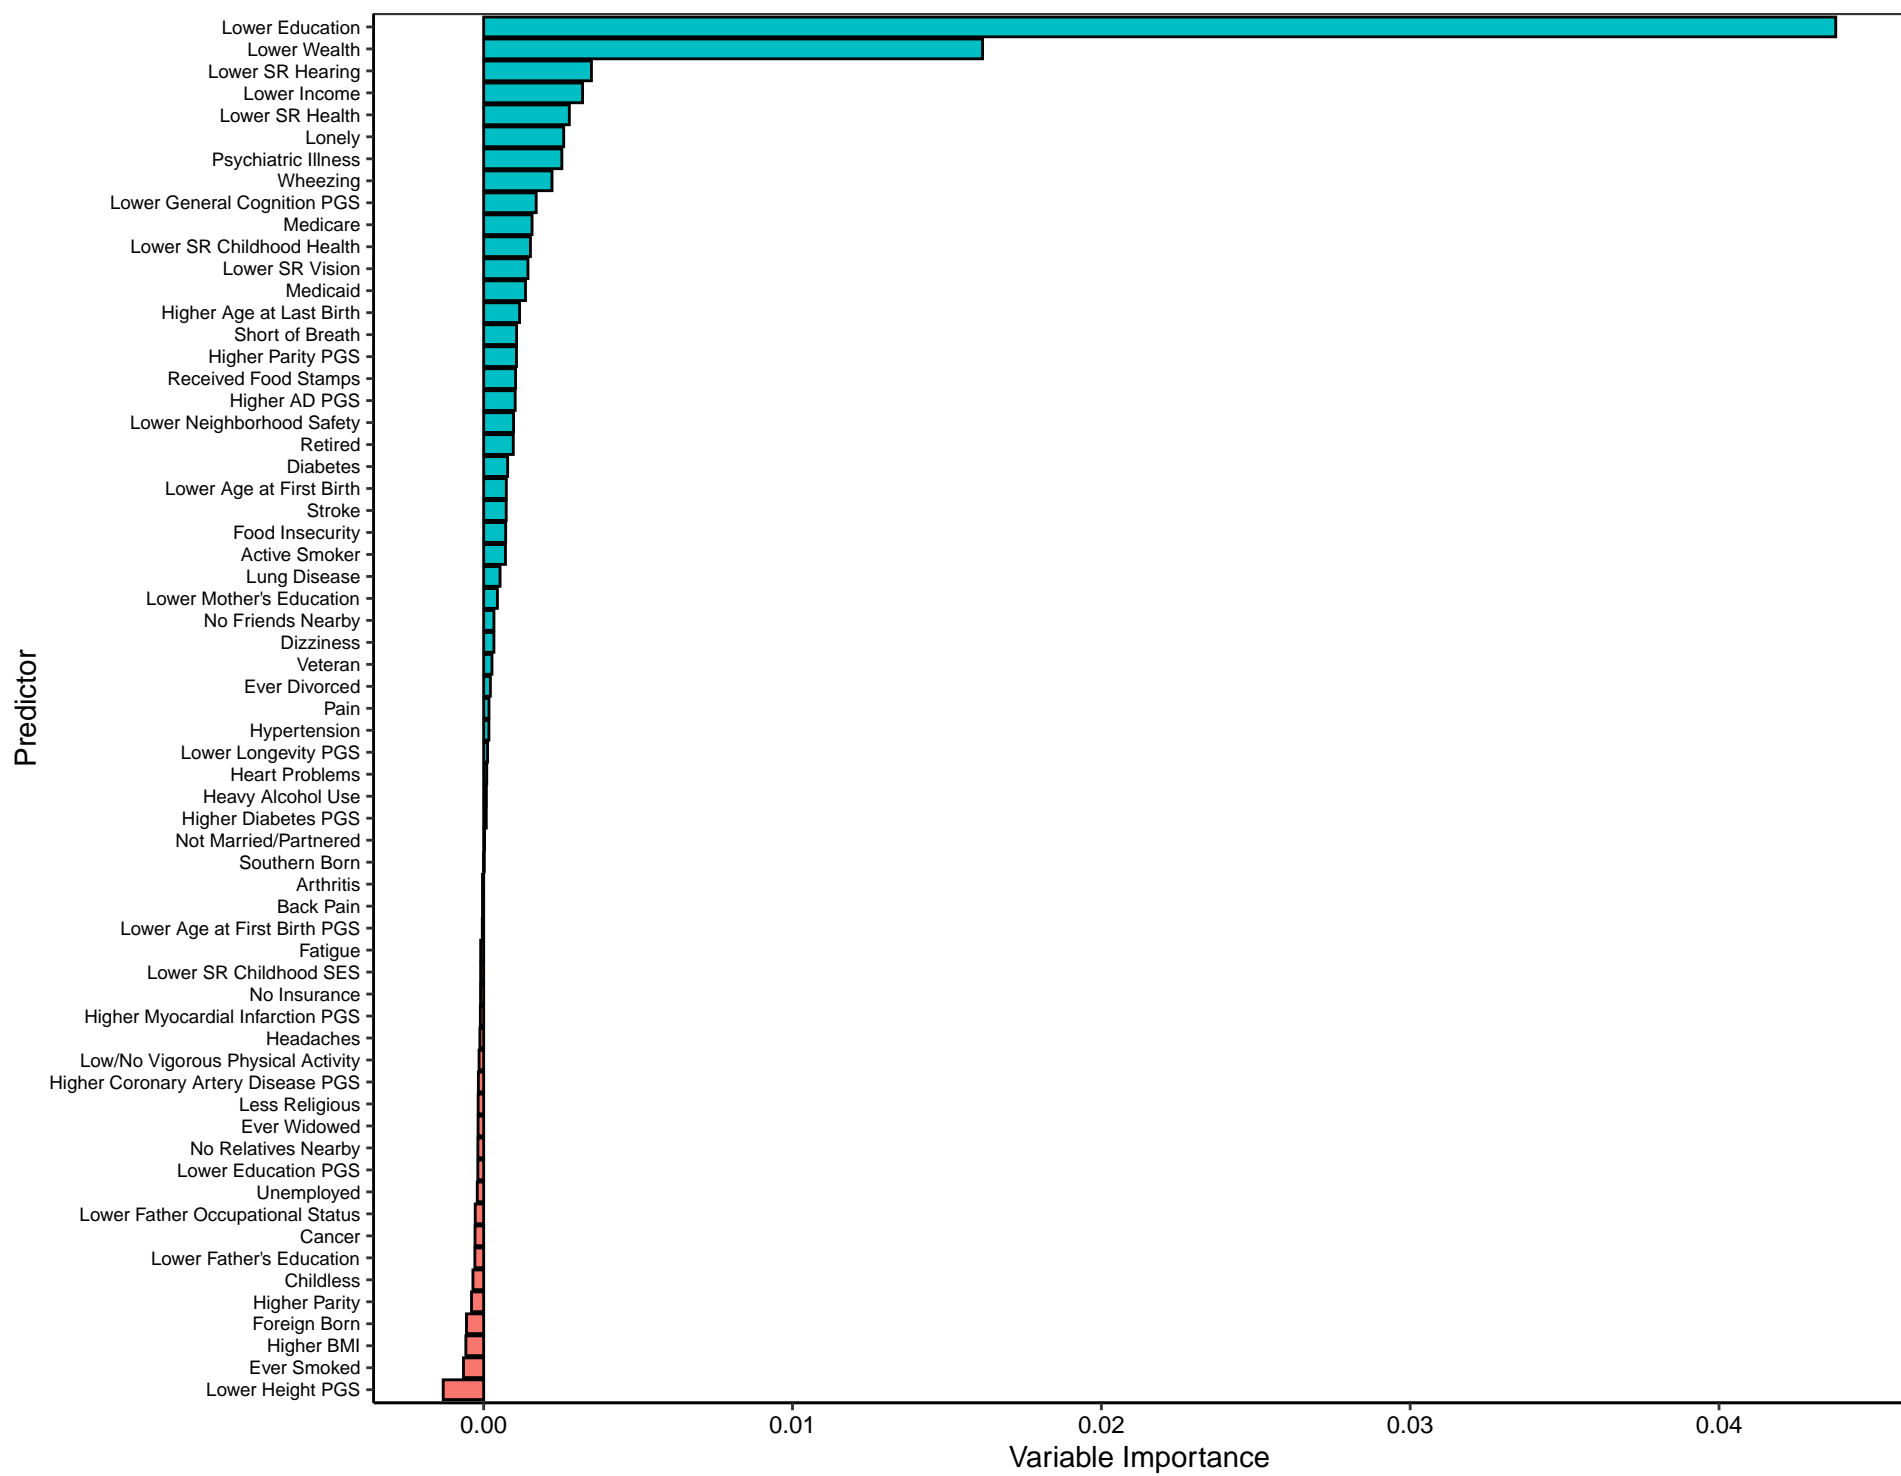

NH White Men (n=2561)

NH White Women (n=3377)

NH Black Men (n=283)

NH Black Women (n=525)