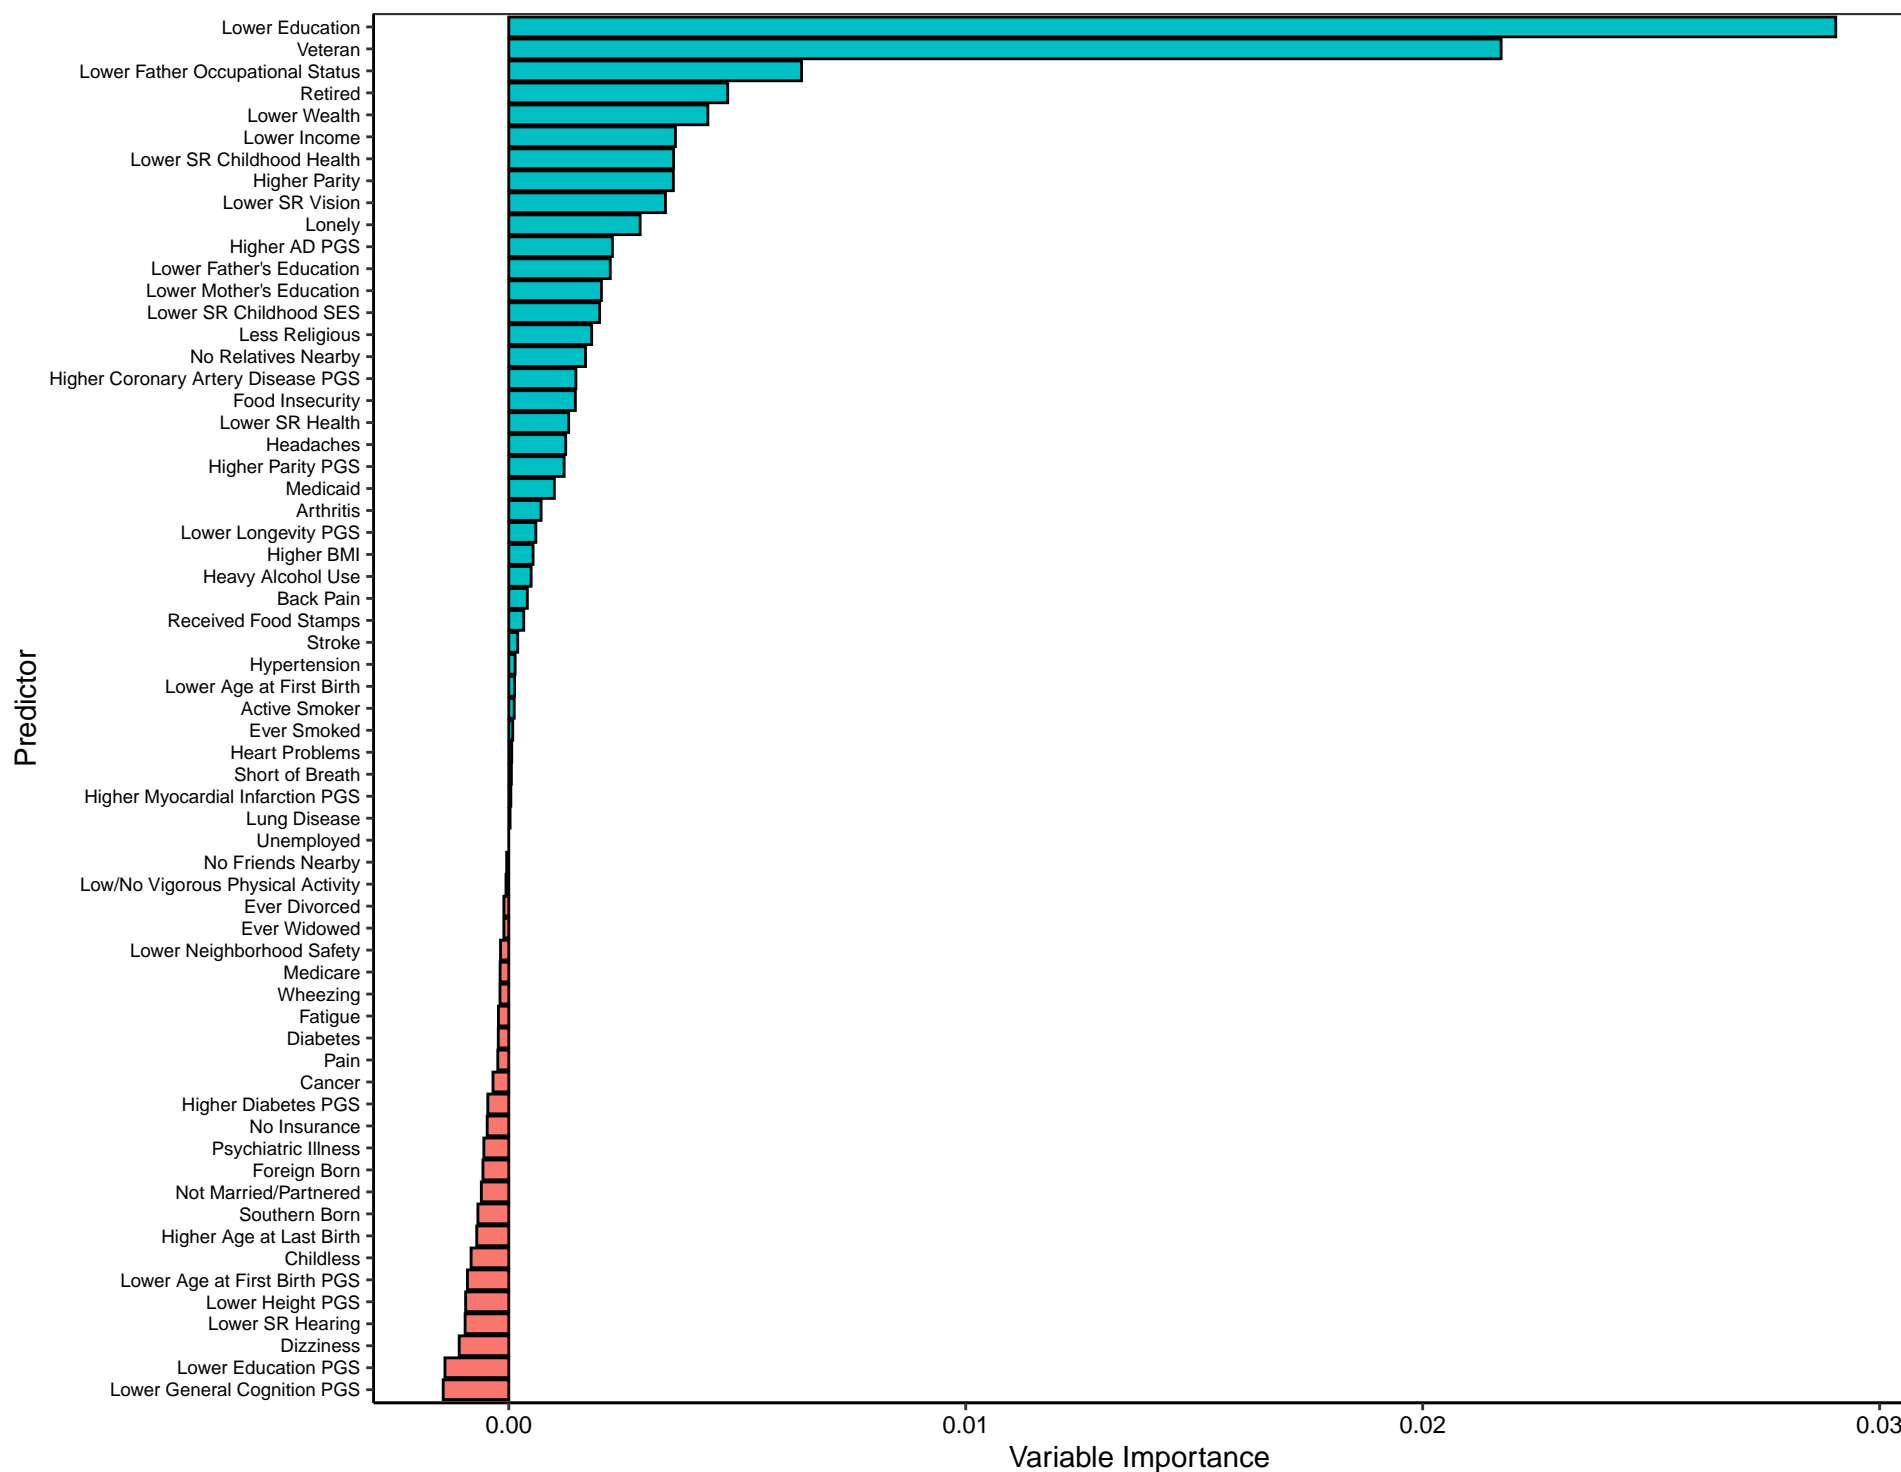

NH White Men (n=2561)

NH White Women (n=3377)

NH Black Men (n=283)

NH Black Women (n=525)