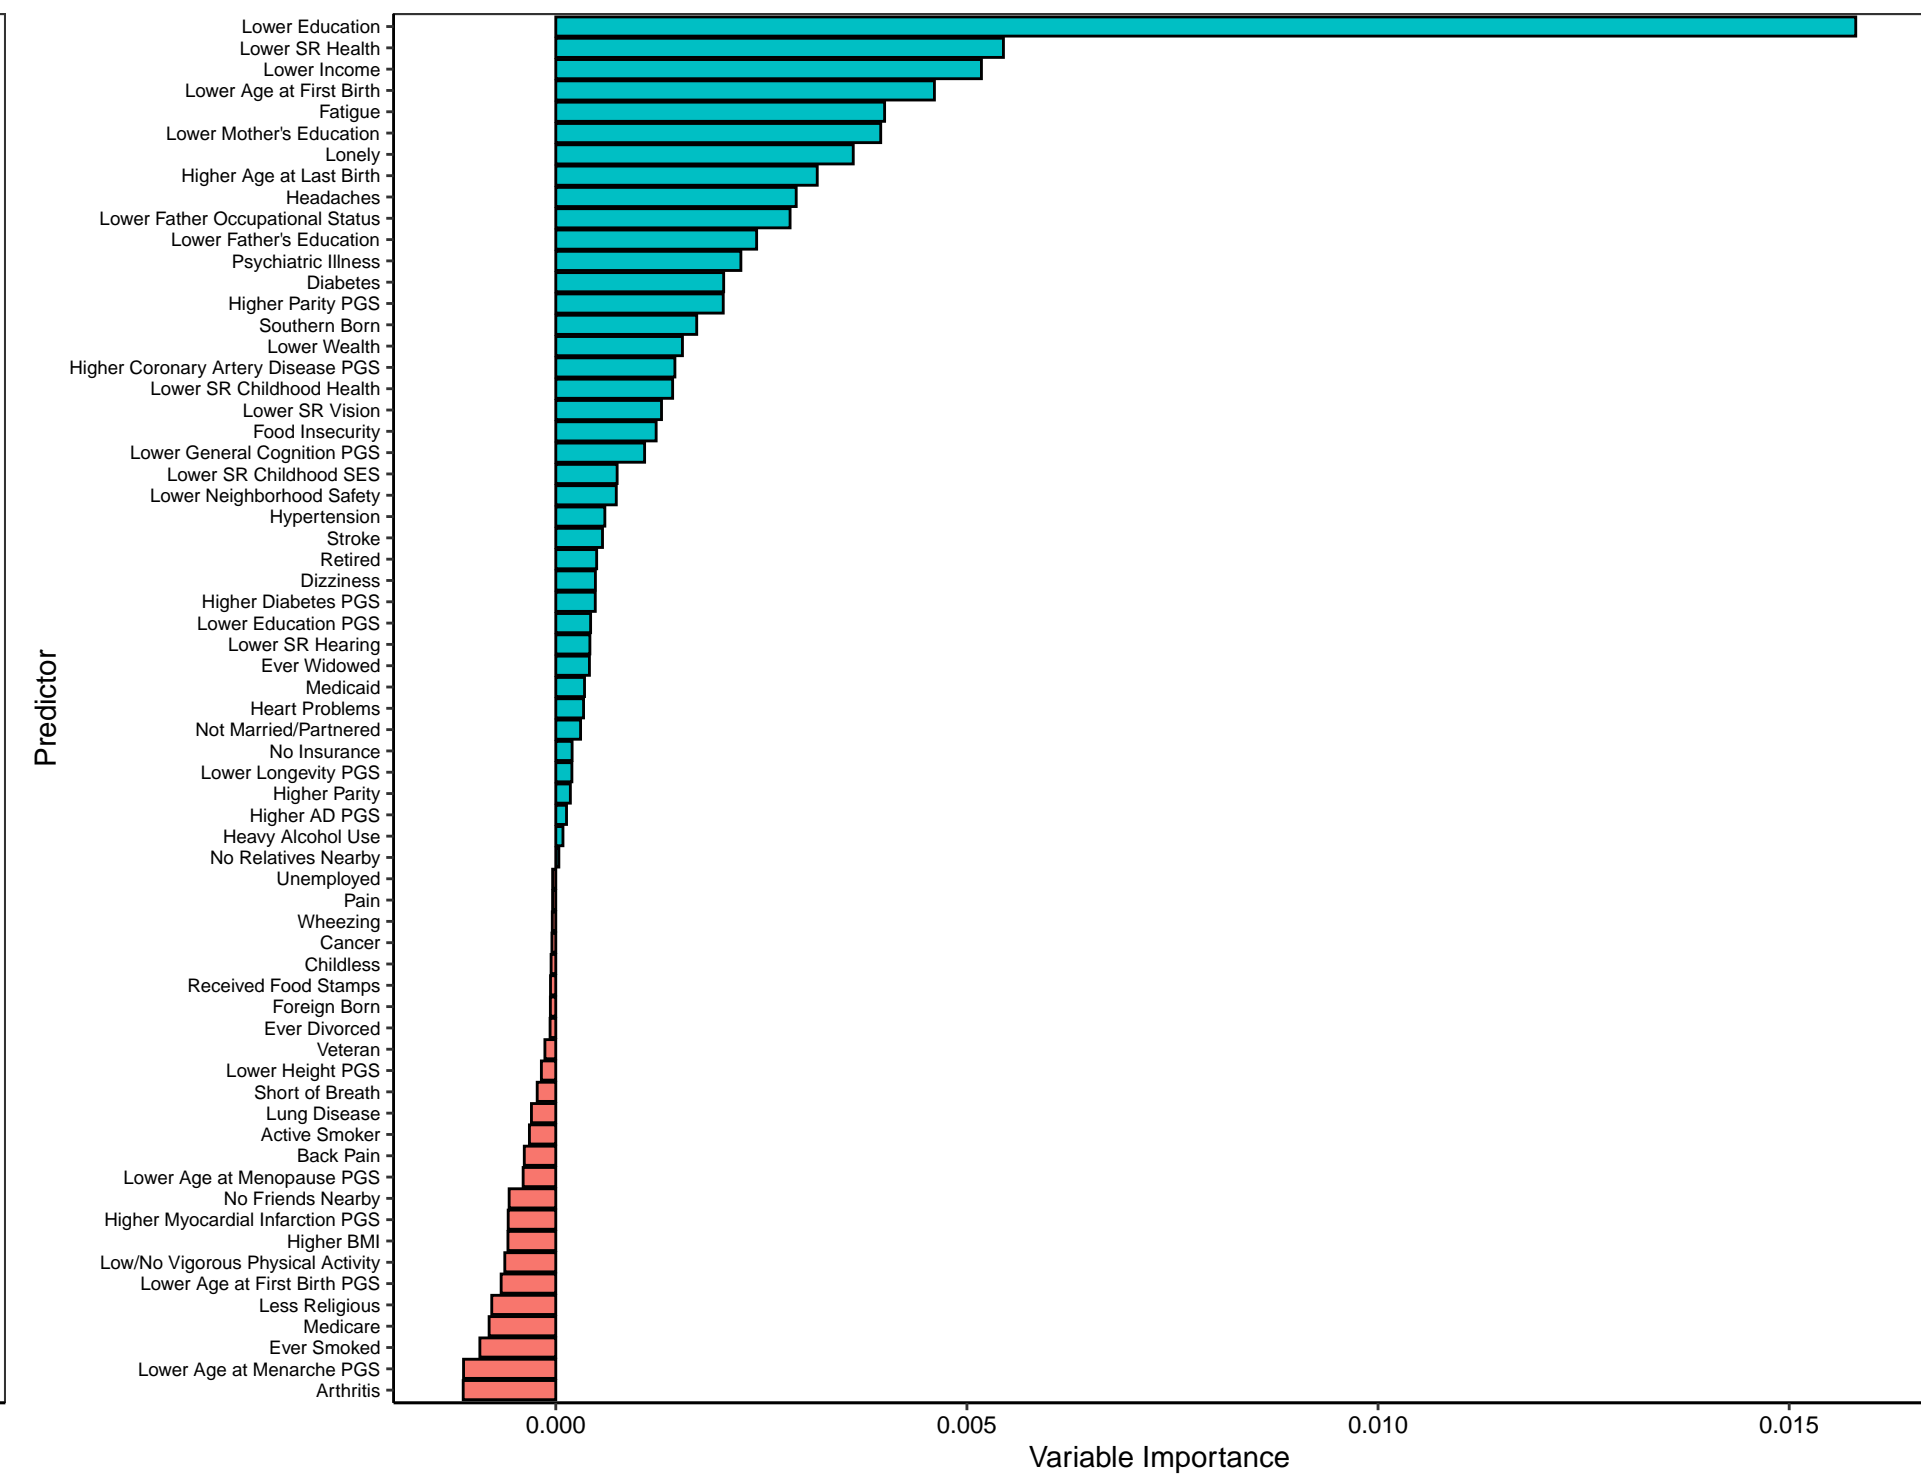

NH White Men (n=2561)

NH White Women (n=3377)

NH Black Men (n=283)

NH Black Women (n=525)