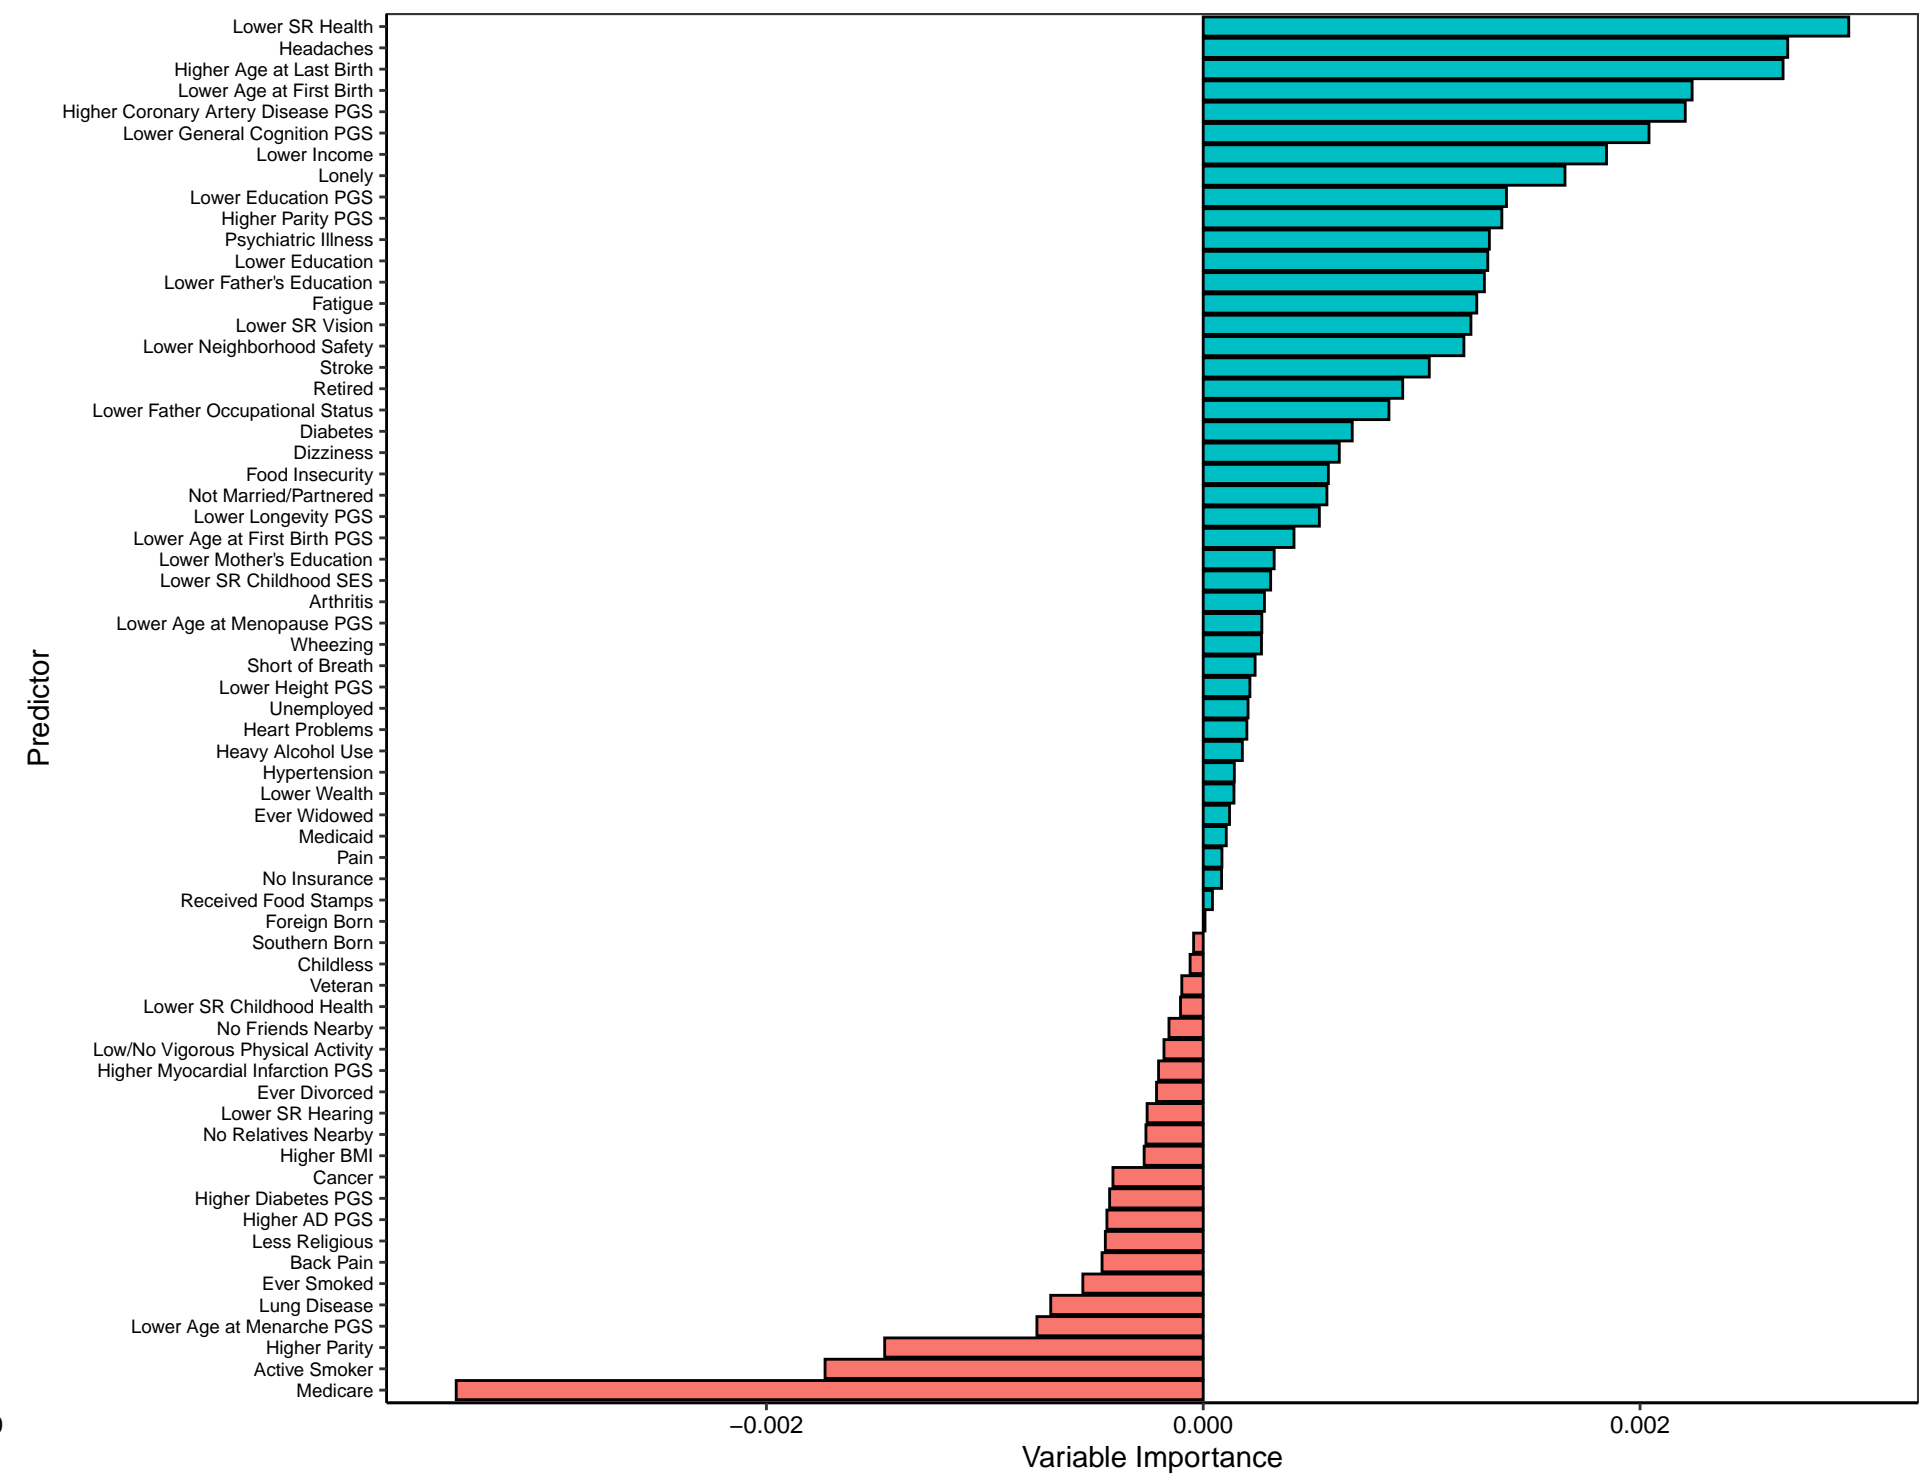

NH White Men (n=2561)

NH White Women (n=3377)

NH Black Men (n=283)

NH Black Women (n=525)