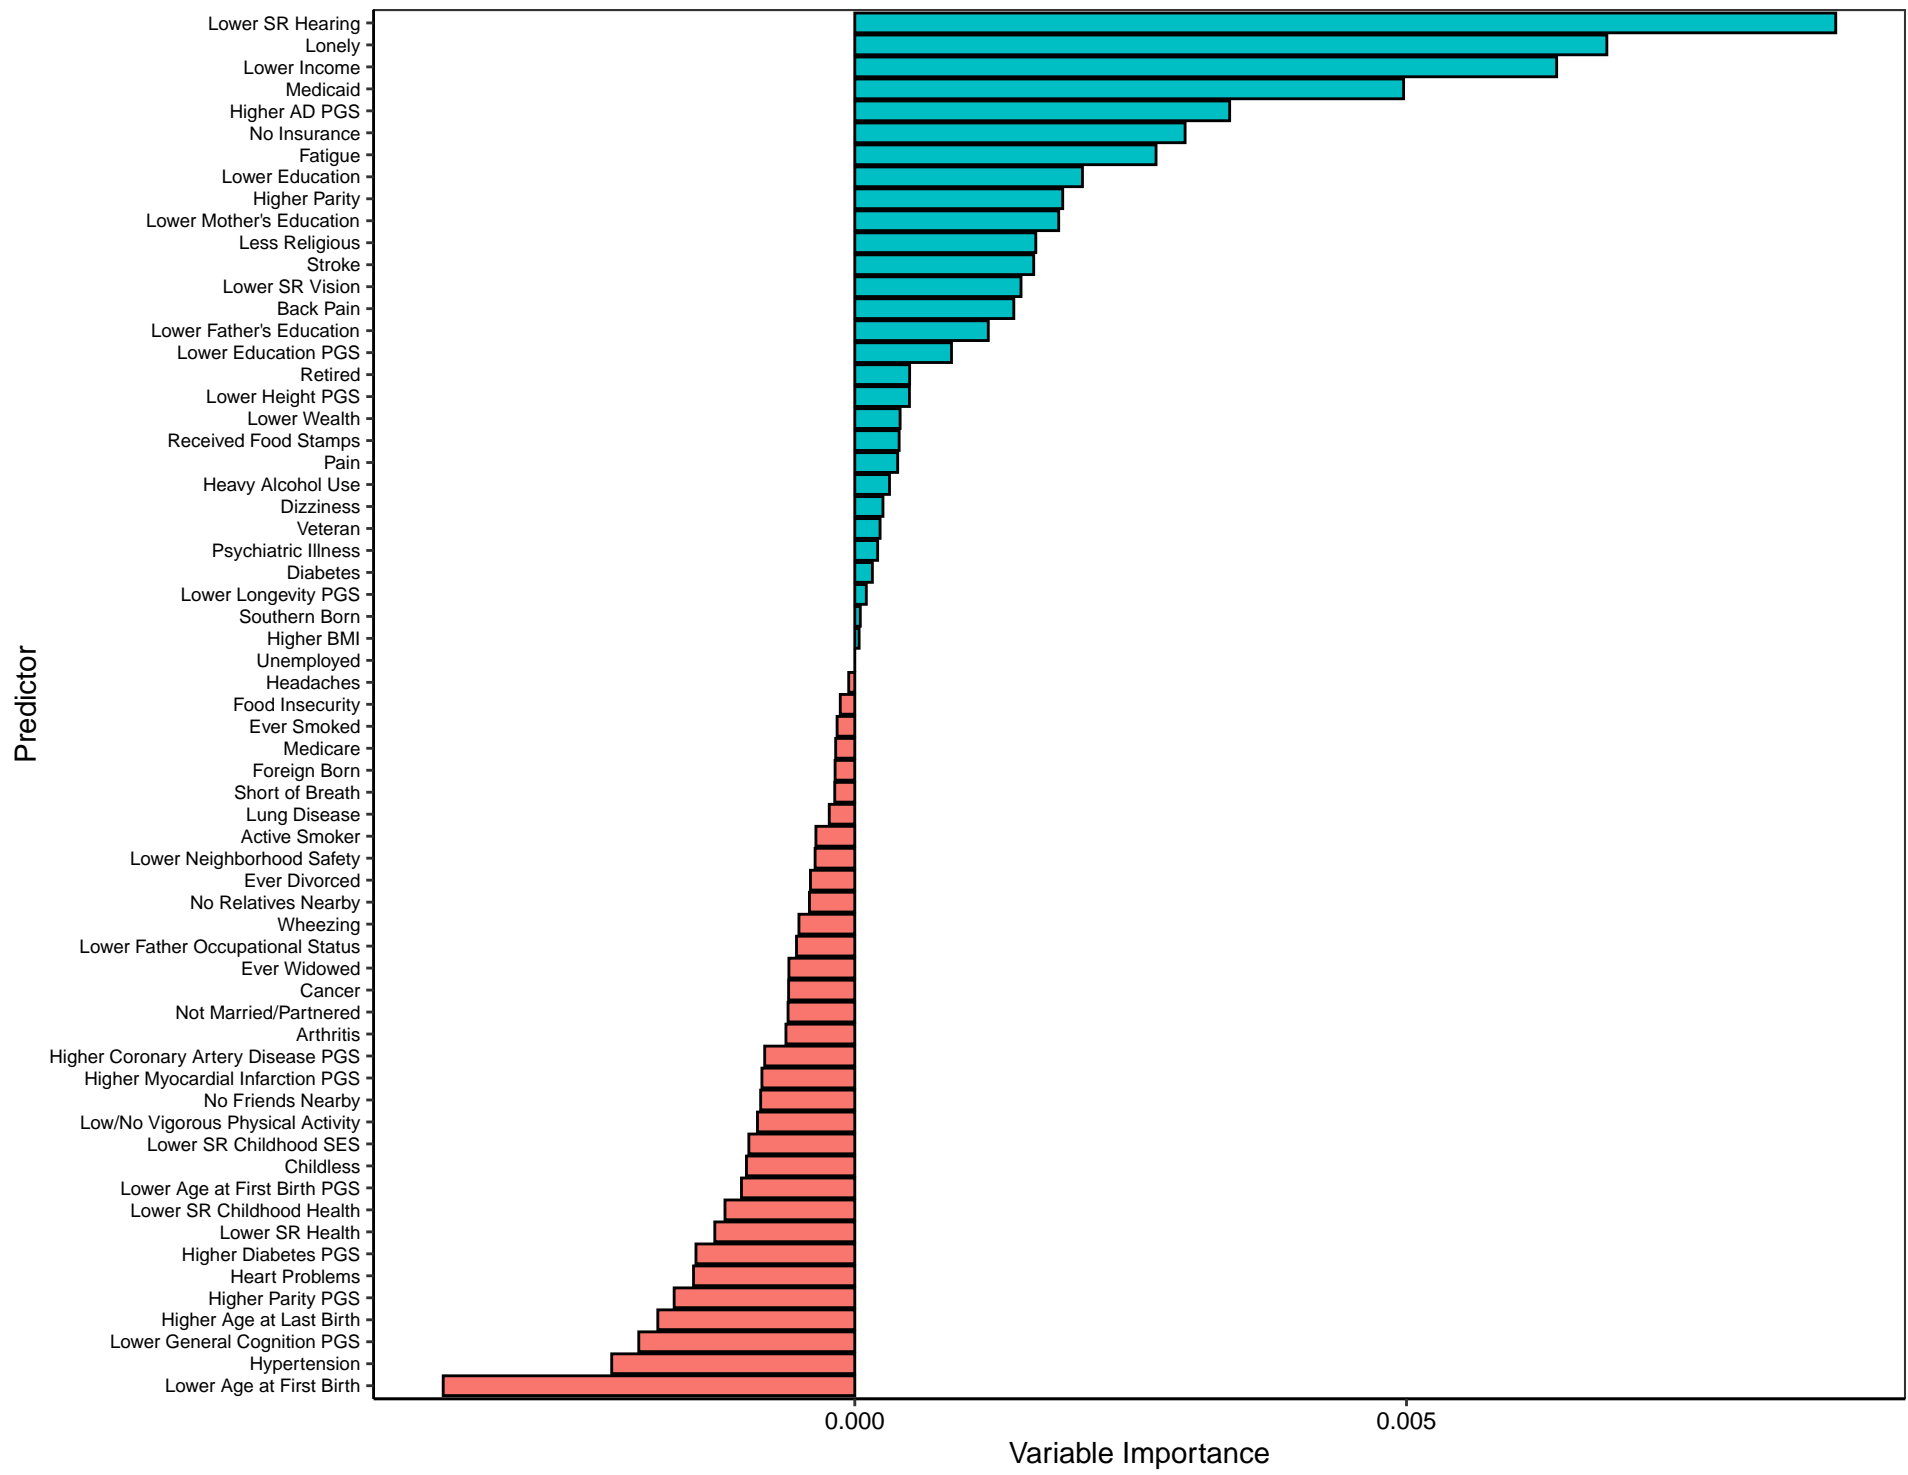

NH White Men (n=2561)

NH White Women (n=3377)

NH Black Men (n=283)

NH Black Women (n=525)