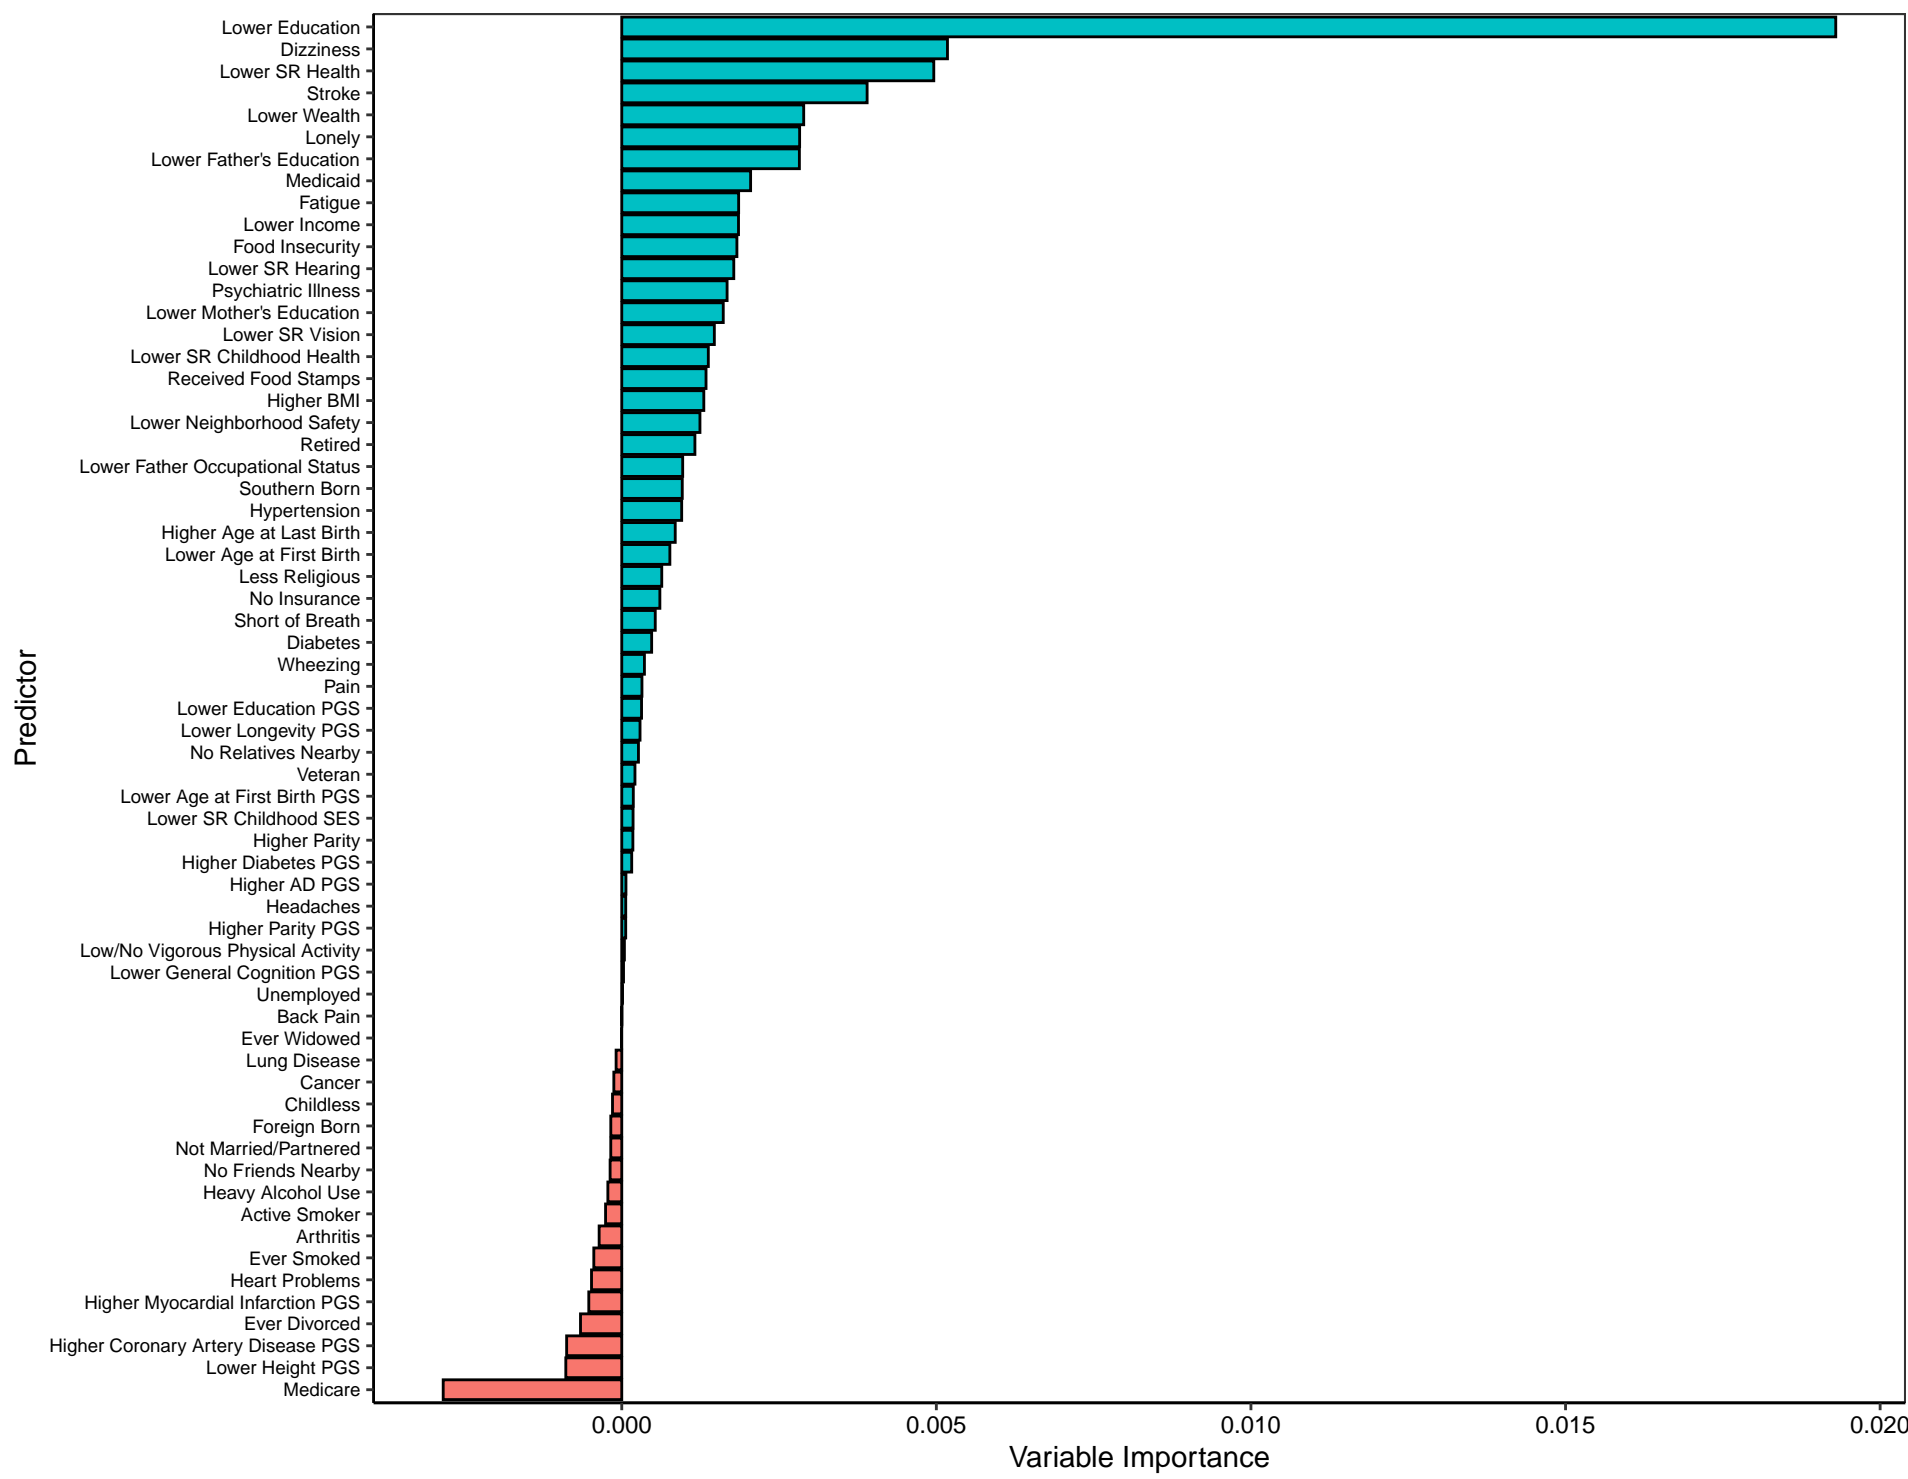

NH White Men (n=2561)

NH White Women (n=3377)

NH Black Men (n=283)

NH Black Women (n=525)