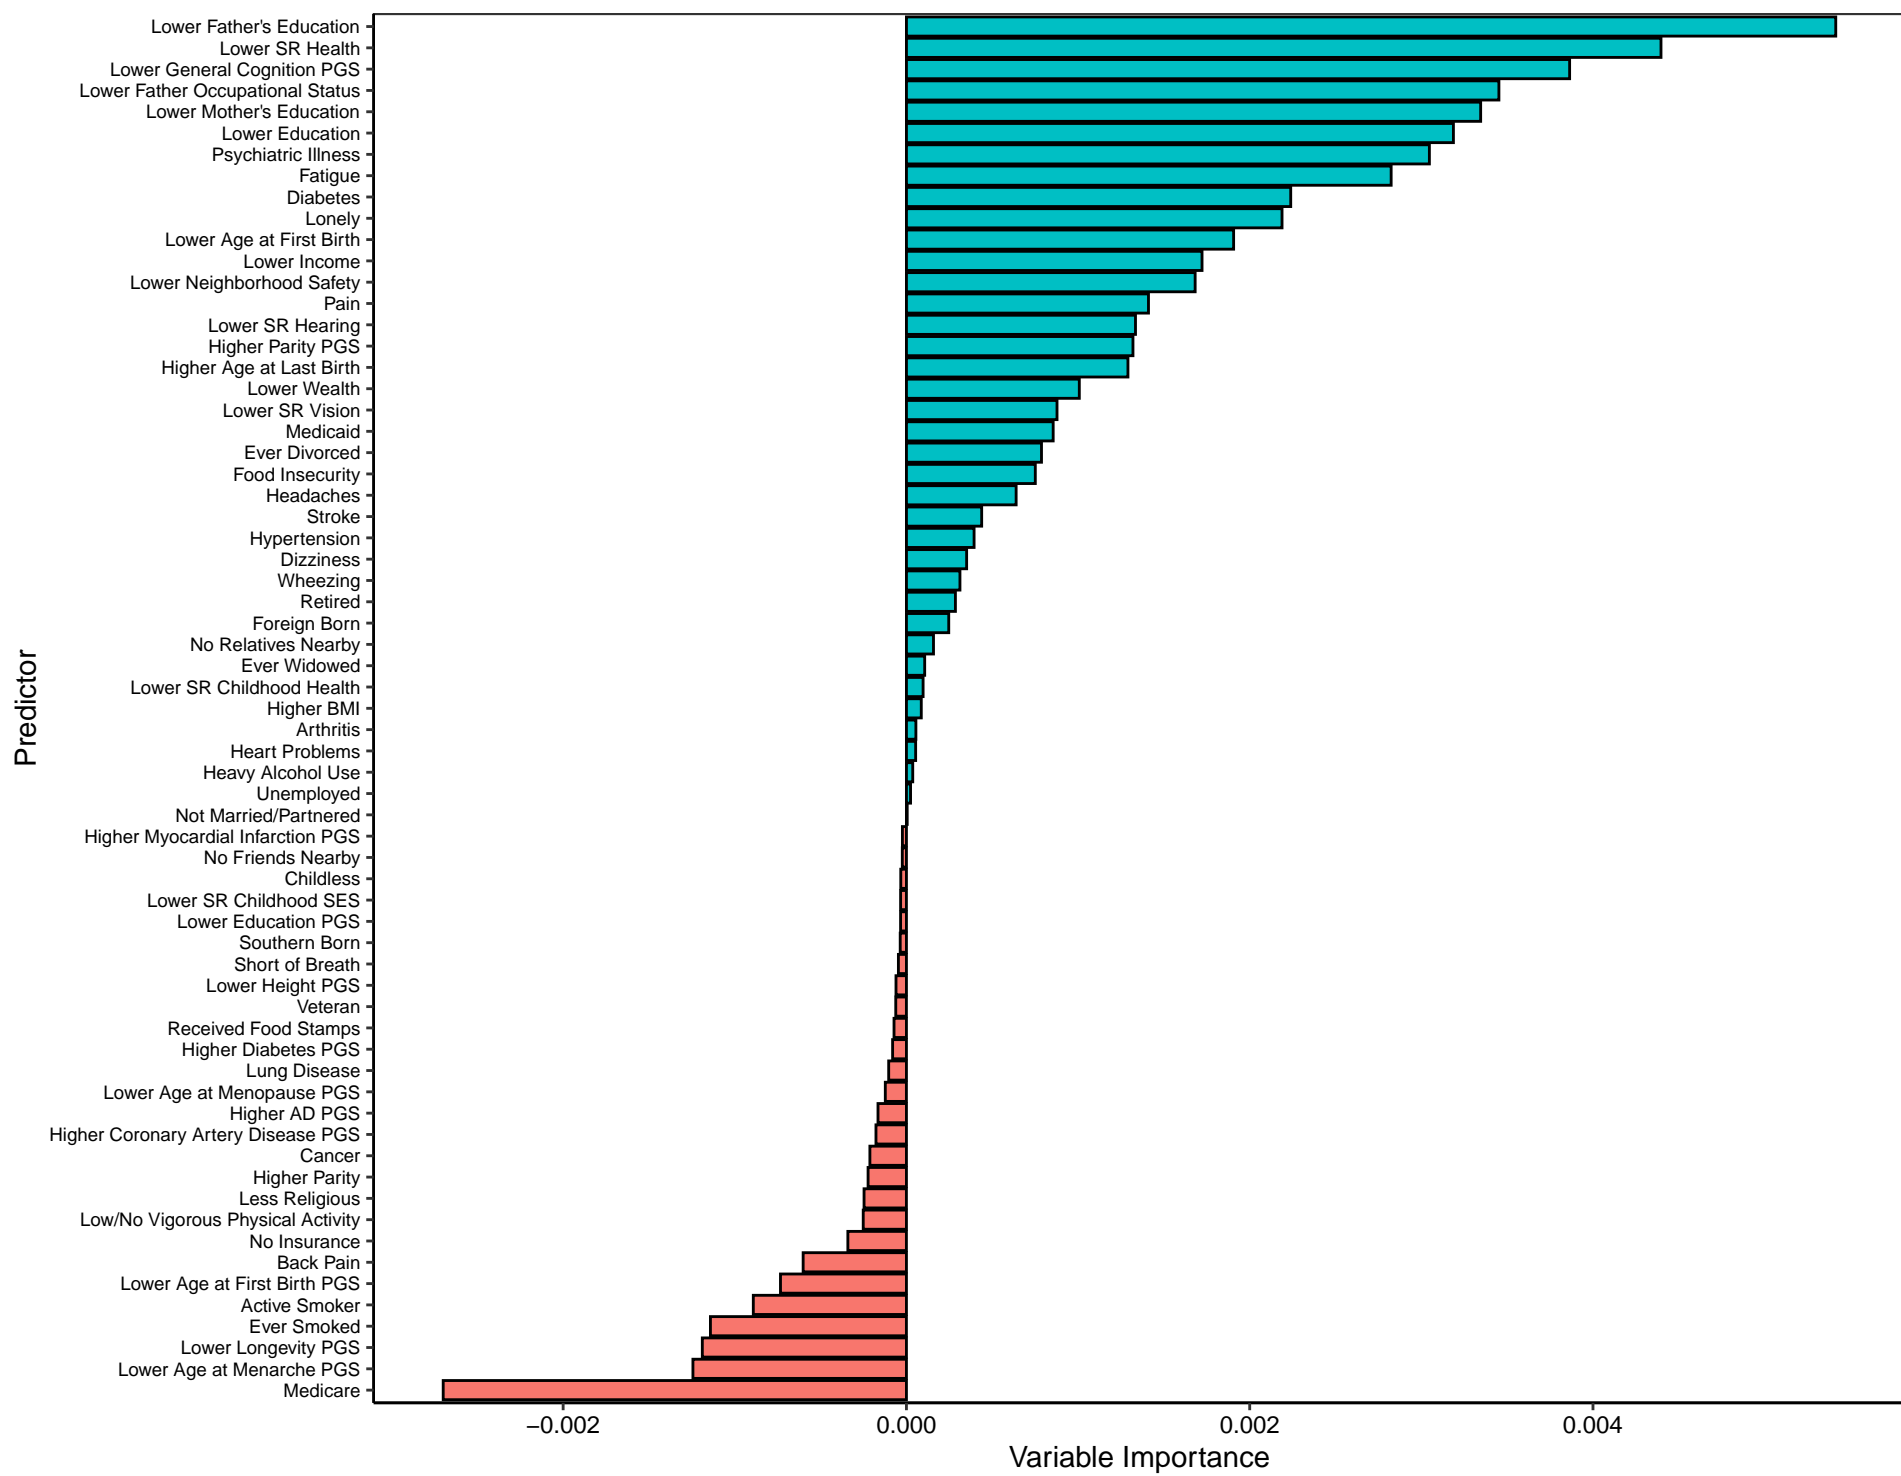

NH White Men (n=2561)

NH White Women (n=3377)

NH Black Men (n=283)

NH Black Women (n=525)