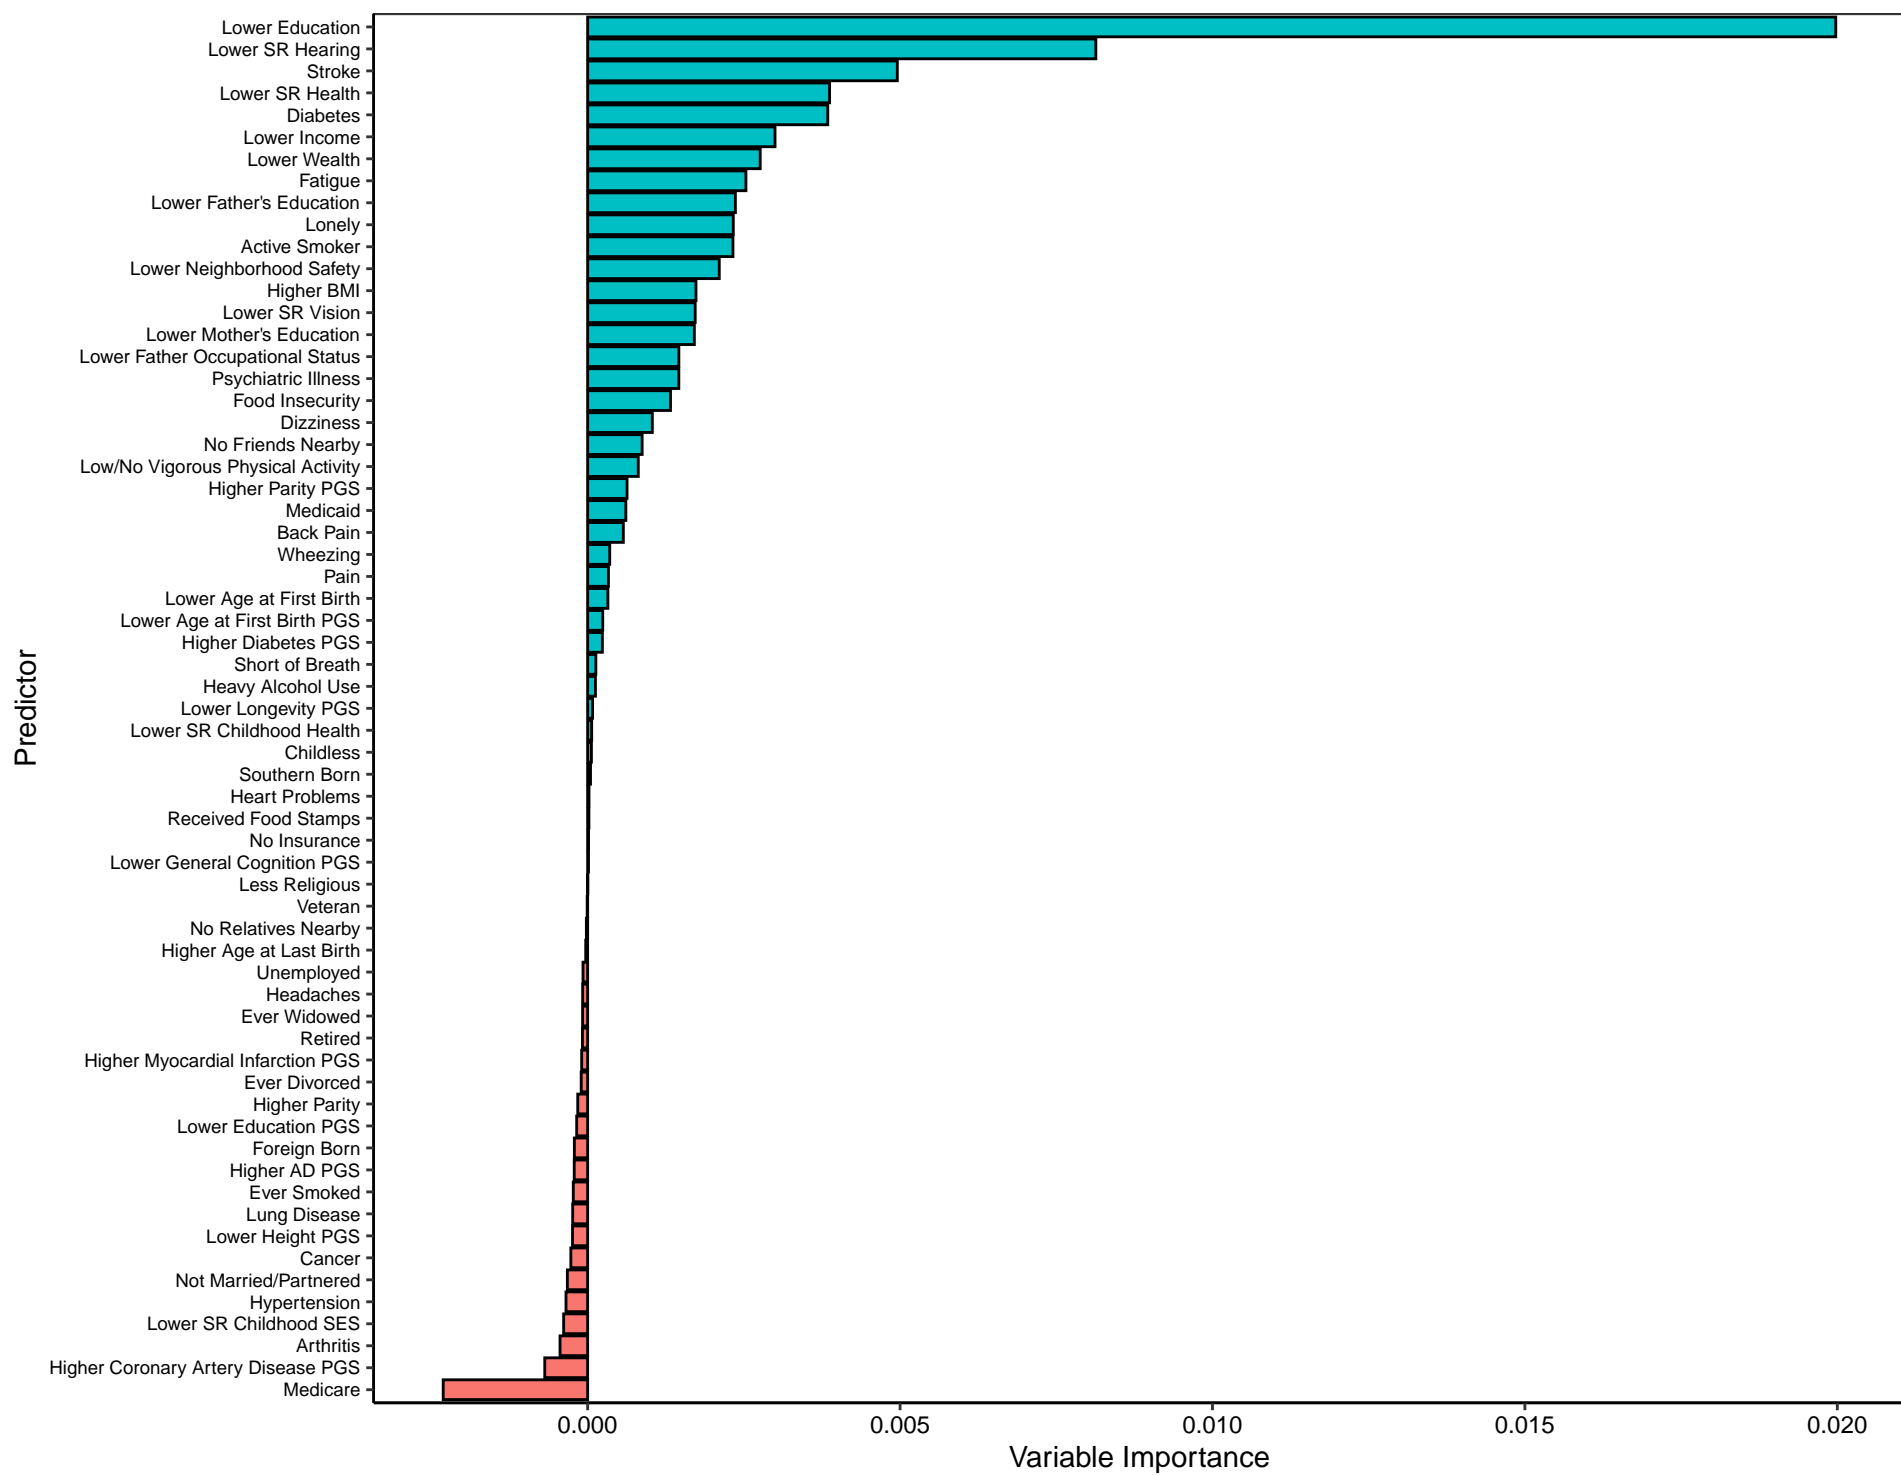

NH White Men (n=2561)

NH White Women (n=3377)

NH Black Men (n=283)

NH Black Women (n=525)