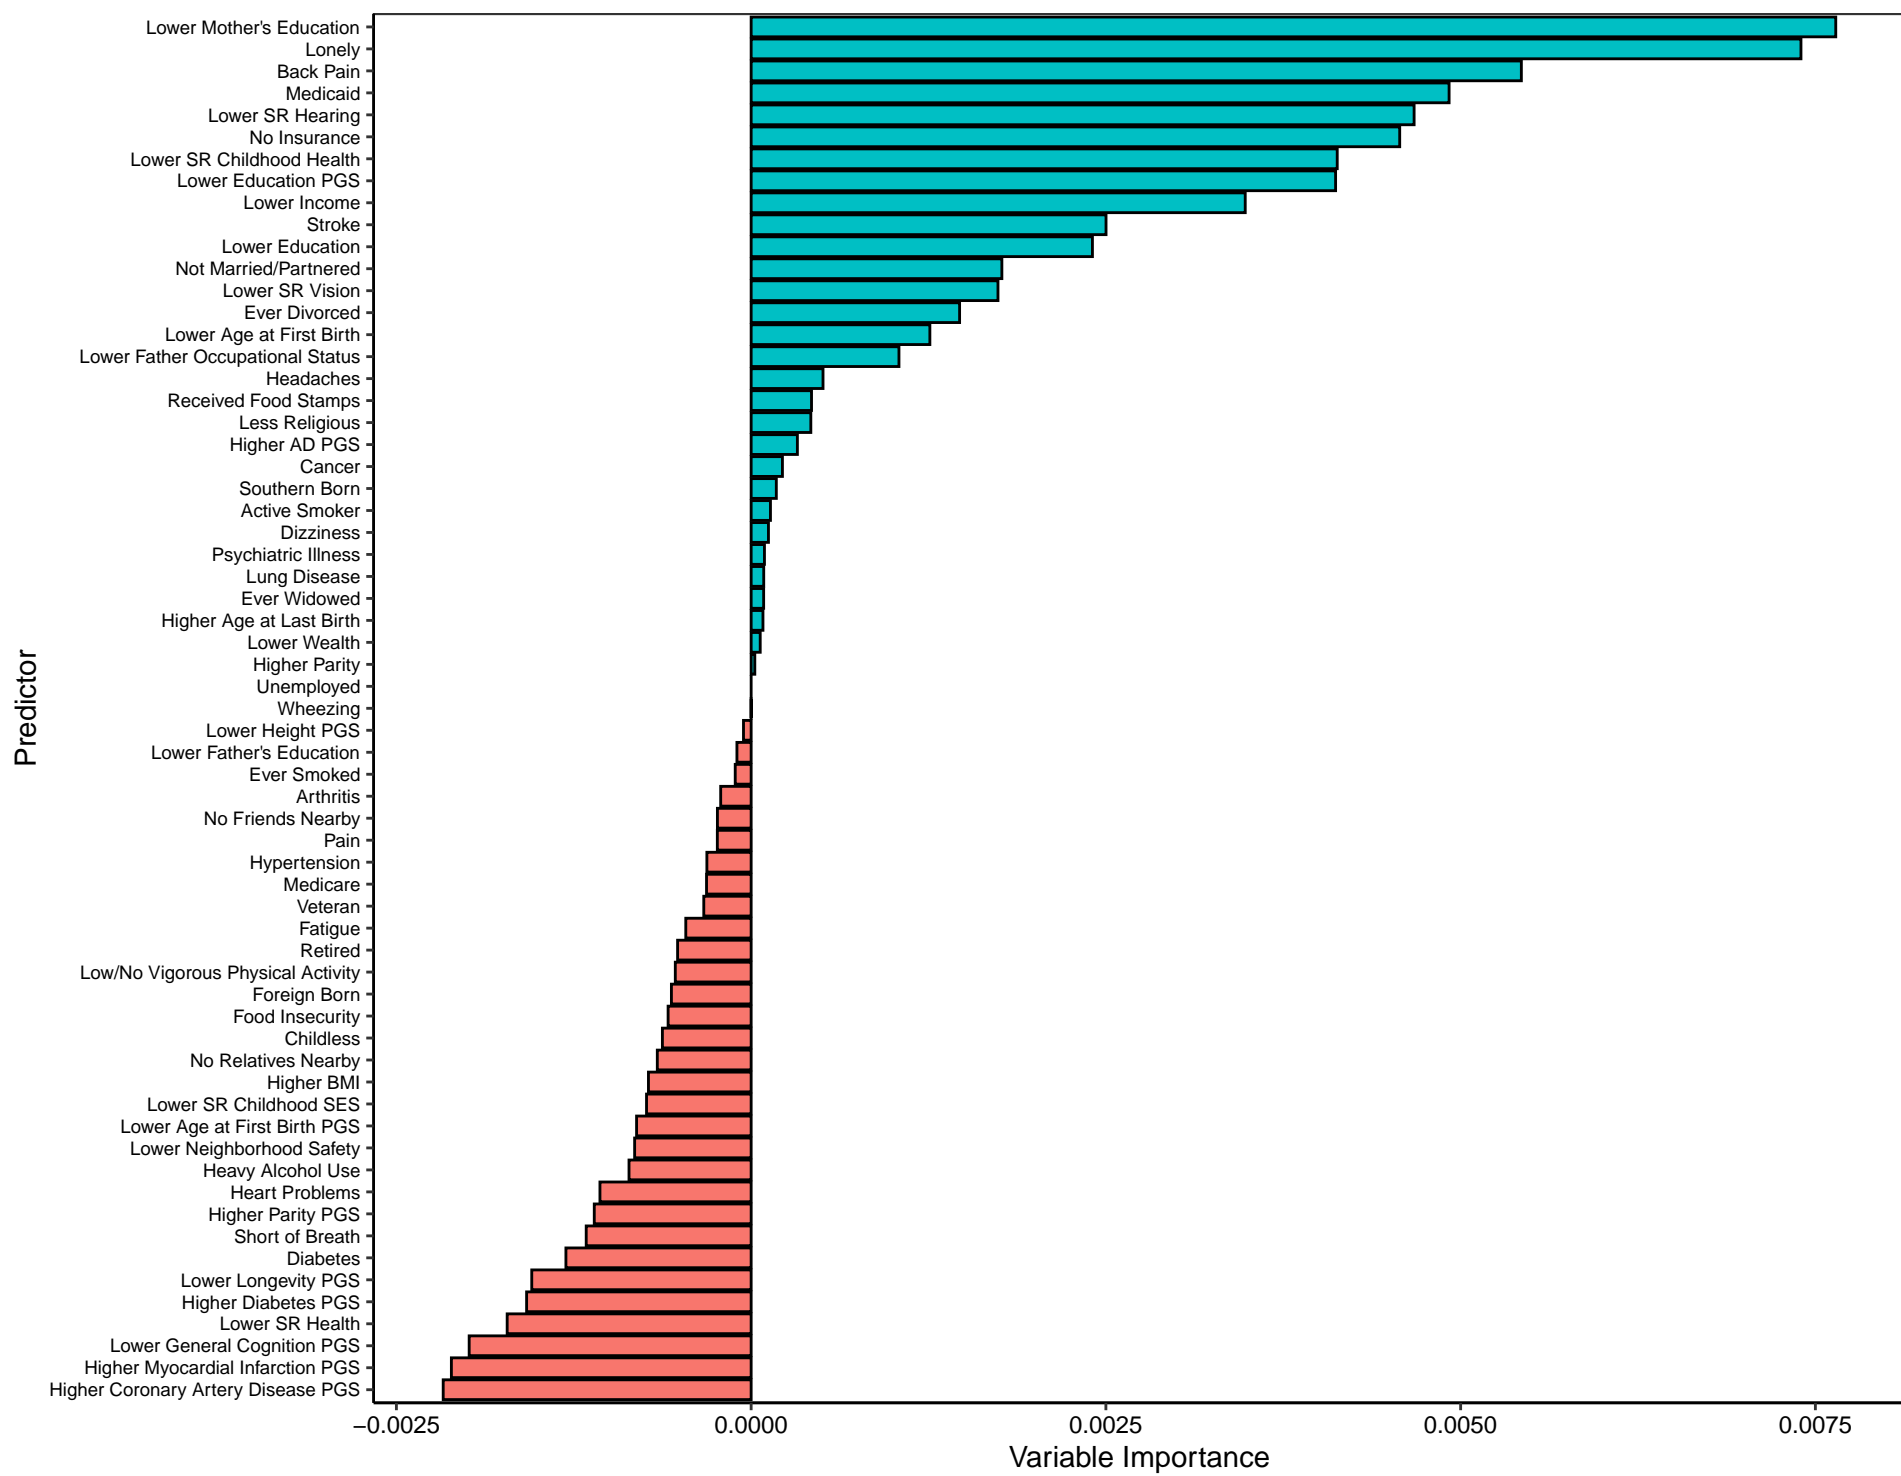

NH White Men (n=2561)

NH White Women (n=3377)

NH Black Men (n=283)

NH Black Women (n=525)