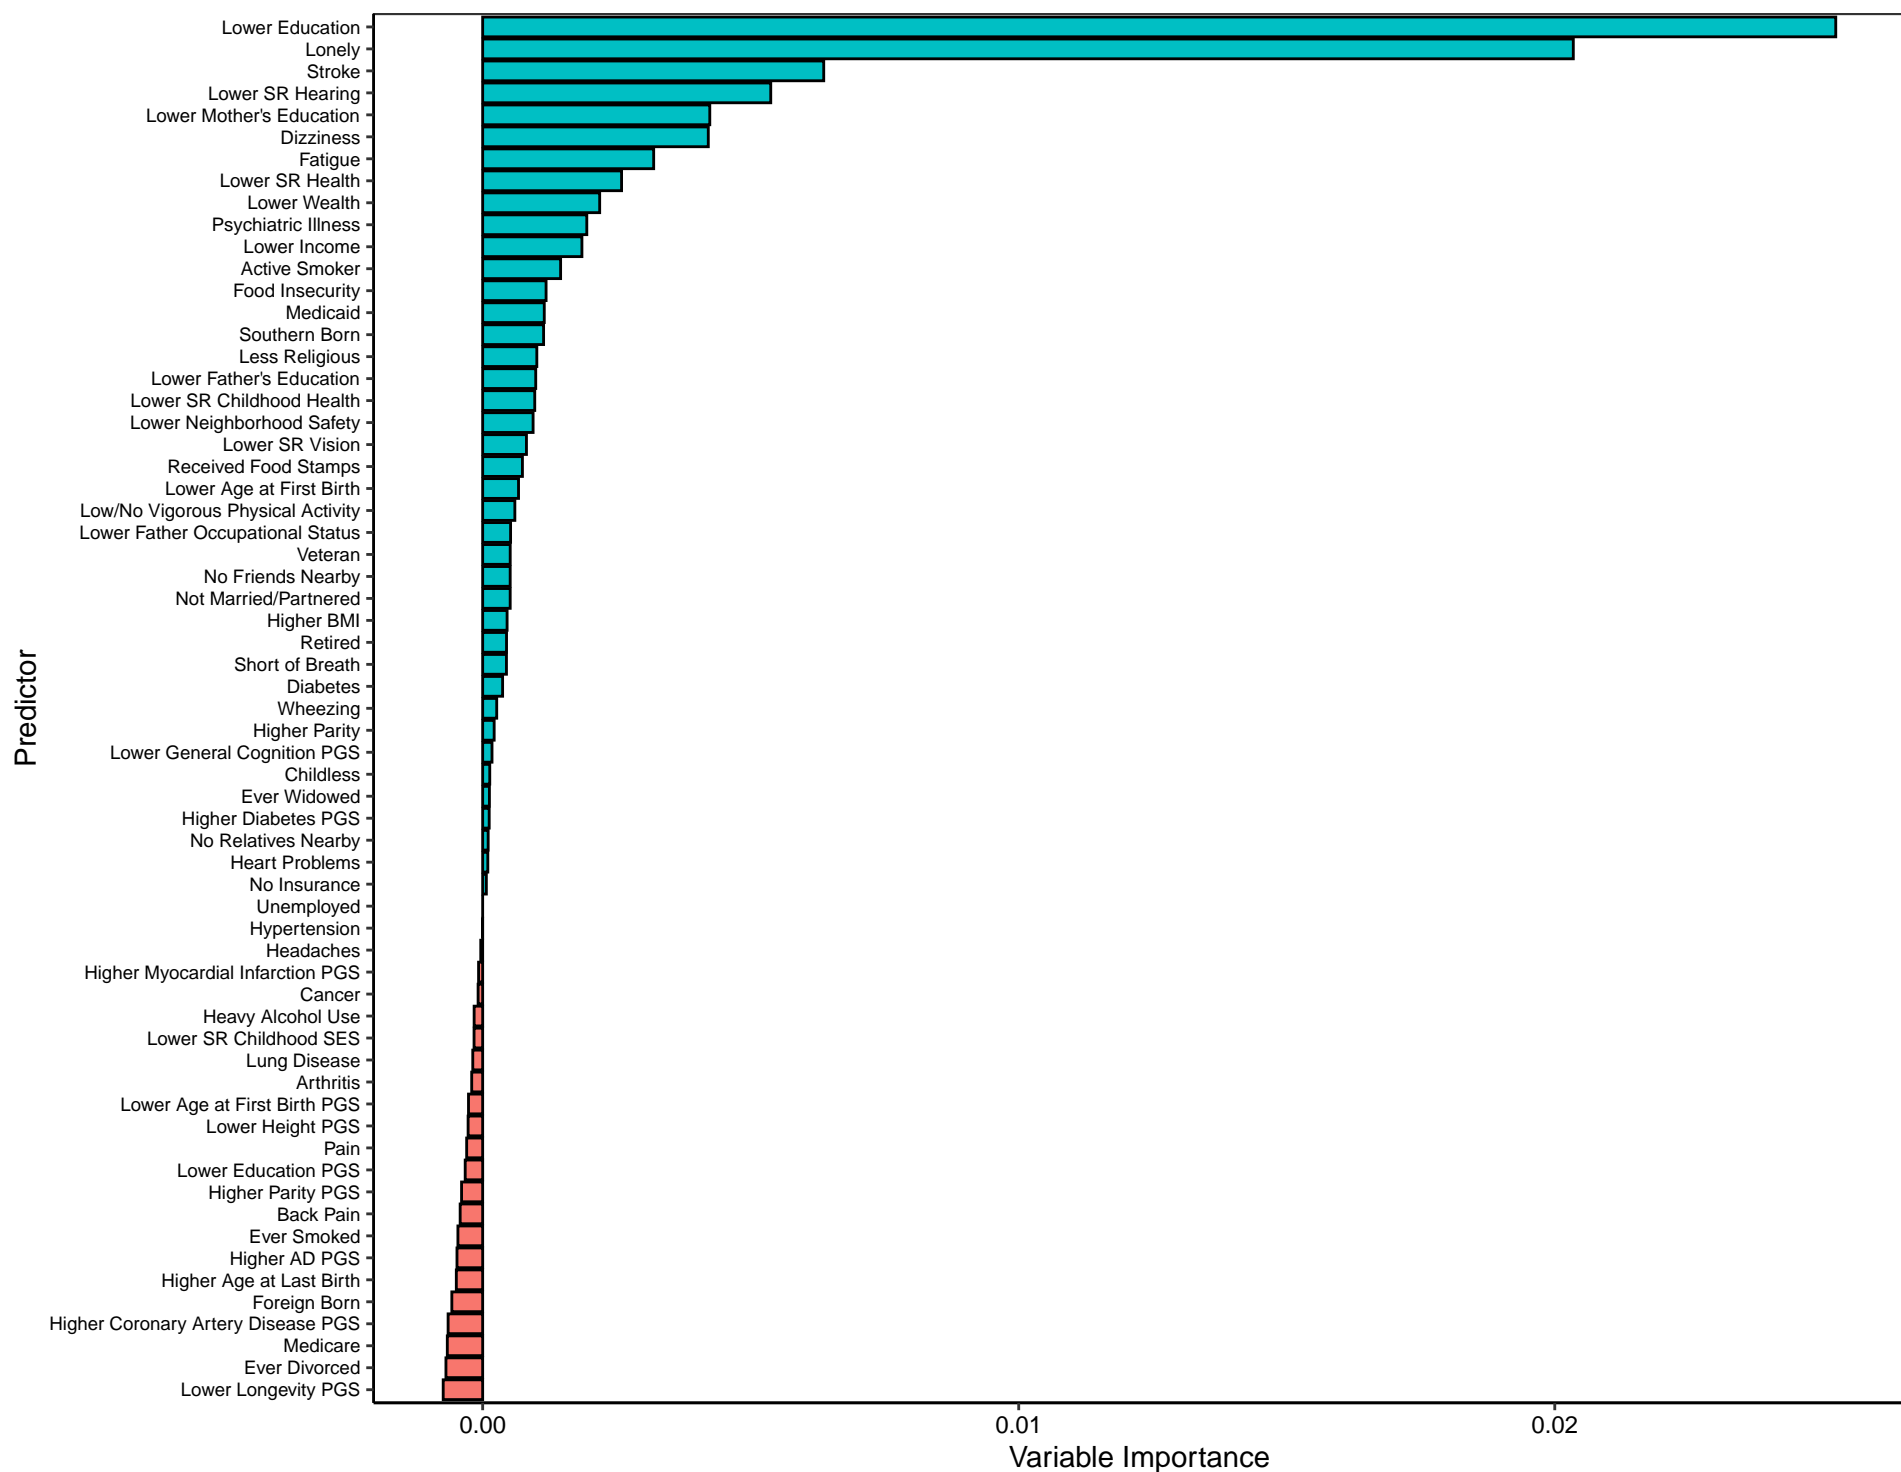

NH White Men (n=2561)

NH White Women (n=3377)

NH Black Men (n=283)

NH Black Women (n=525)