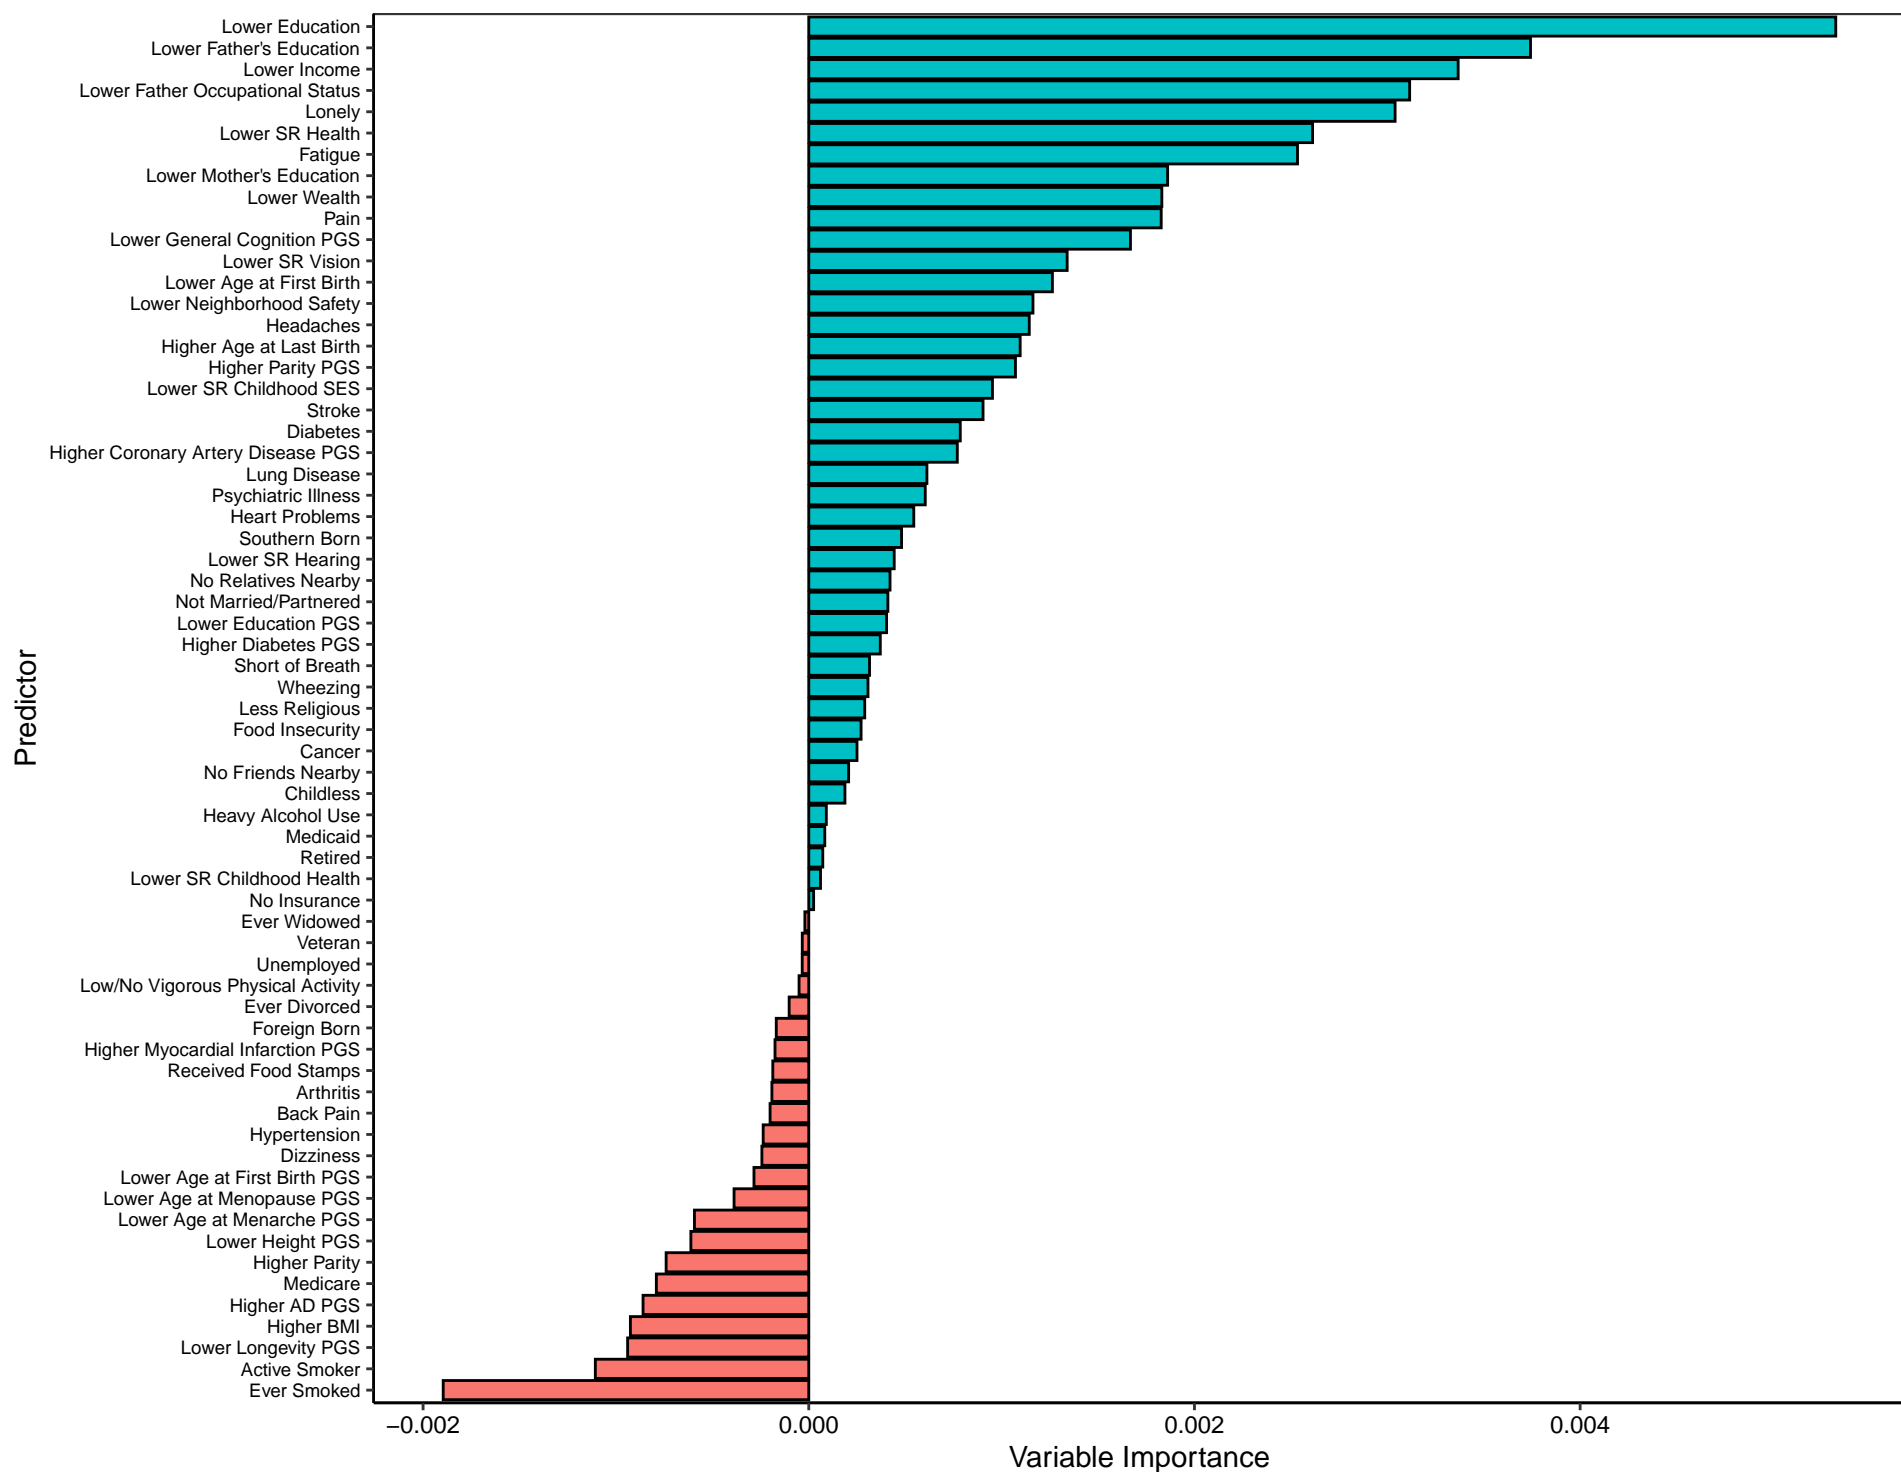

NH White Men (n=2561)

NH White Women (n=3377)

NH Black Men (n=283)

NH Black Women (n=525)