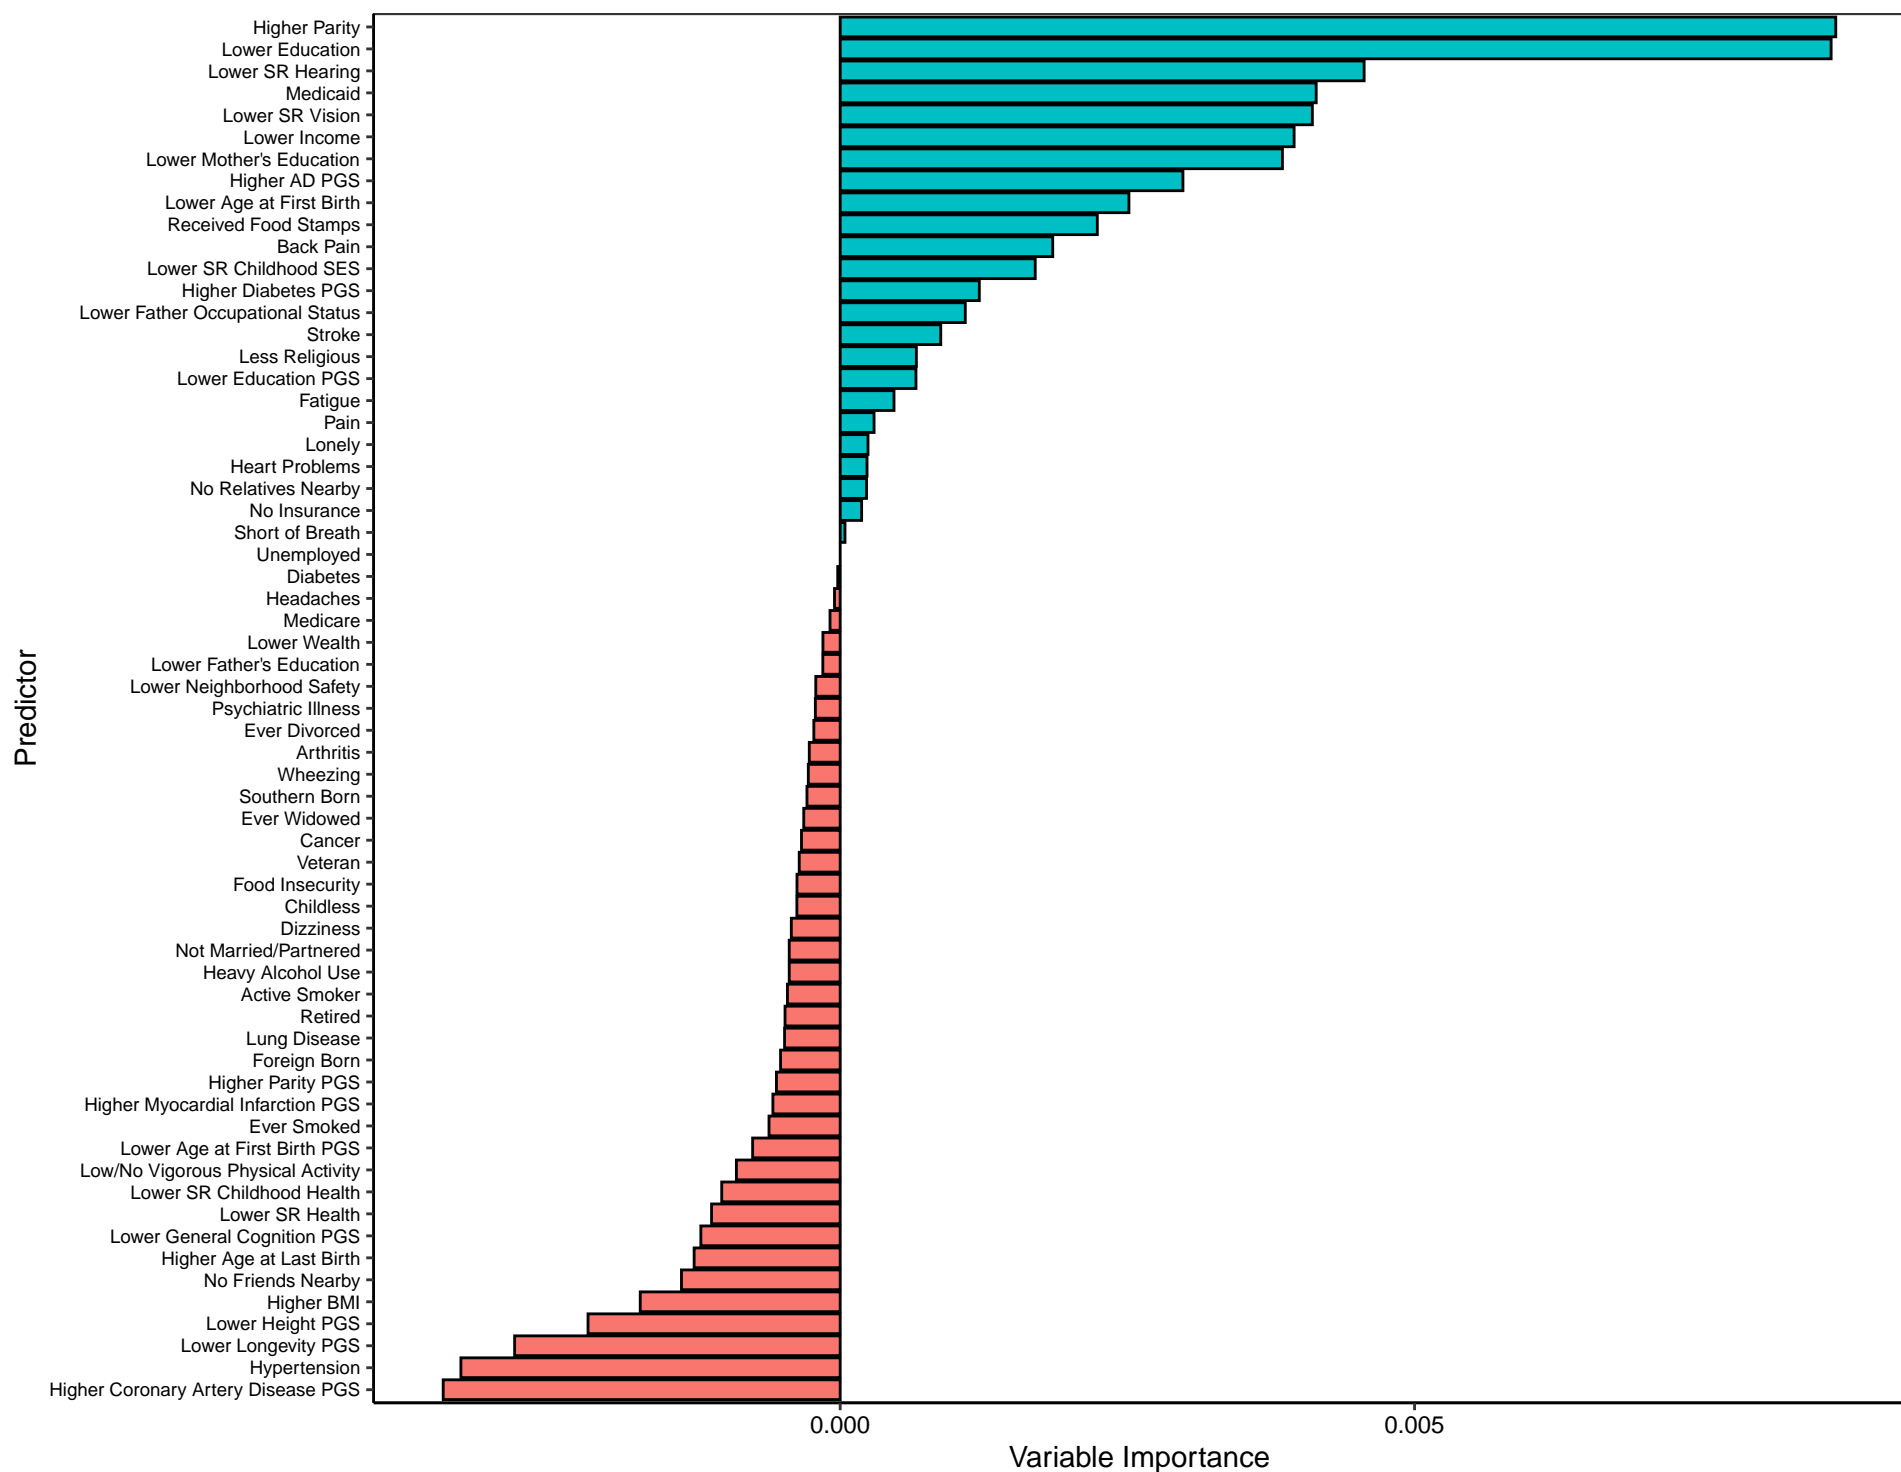

NH White Men (n=2561)

NH White Women (n=3377)

NH Black Men (n=283)

NH Black Women (n=525)