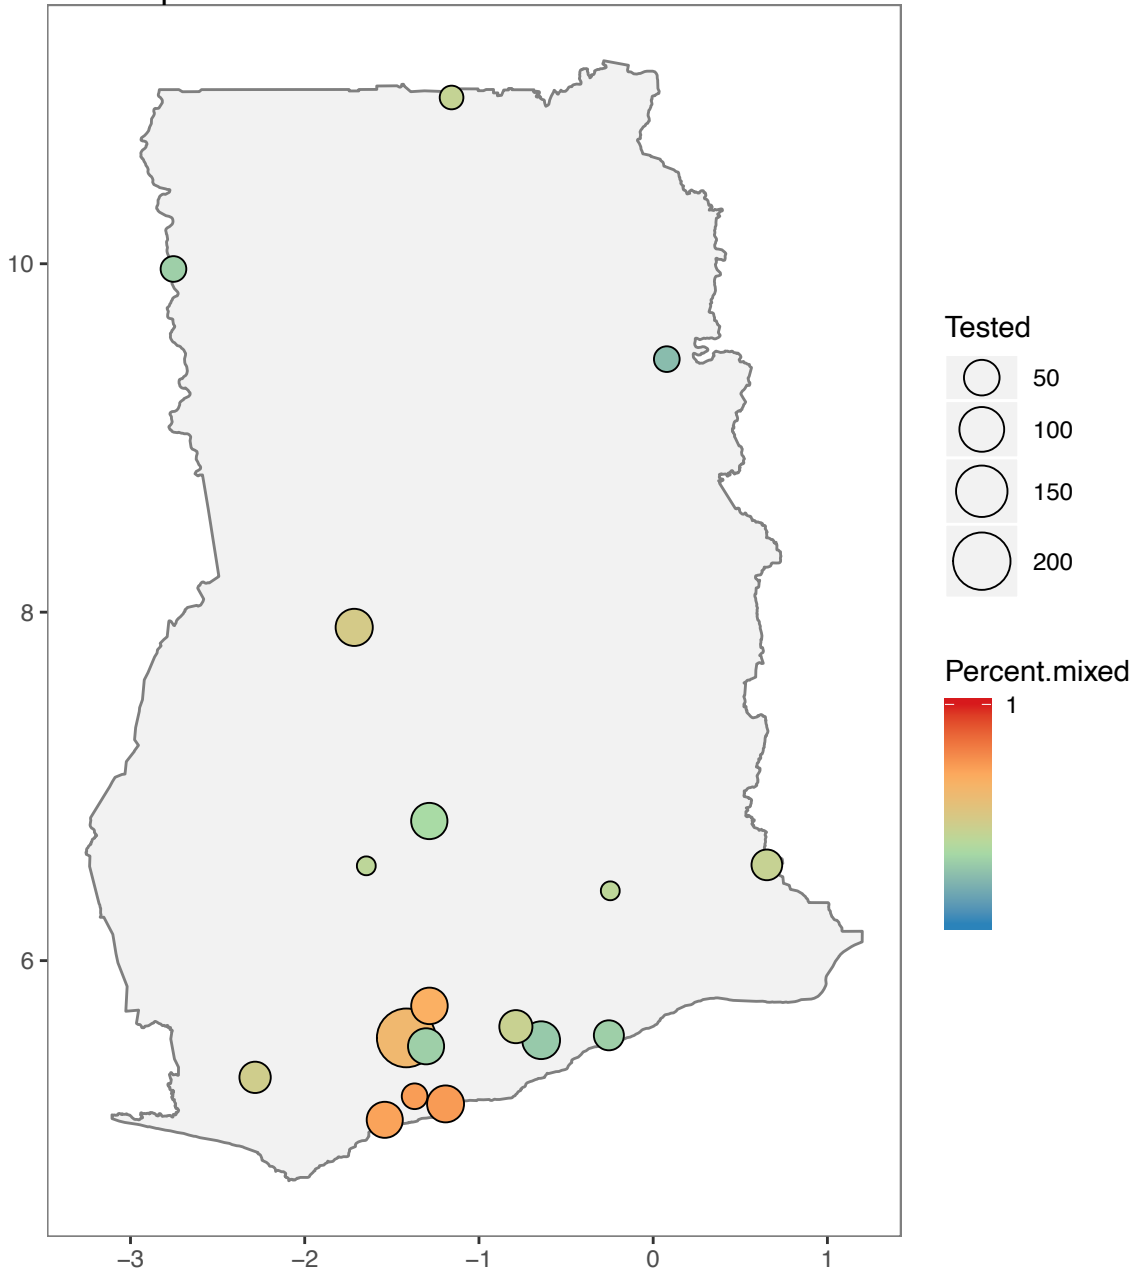

pfprt 76T

pfmdr1 86Y

pfmdr1 184F

pfmdr1 1246Y

pfmdr1 copy number >1

Ghana pfprt K76T 2004–2009

# Ghana pfprt K76T 2010–2018

# Nigeria pfprt K76T 2004–2009

# Nigeria pfprt K76T 2010–2018