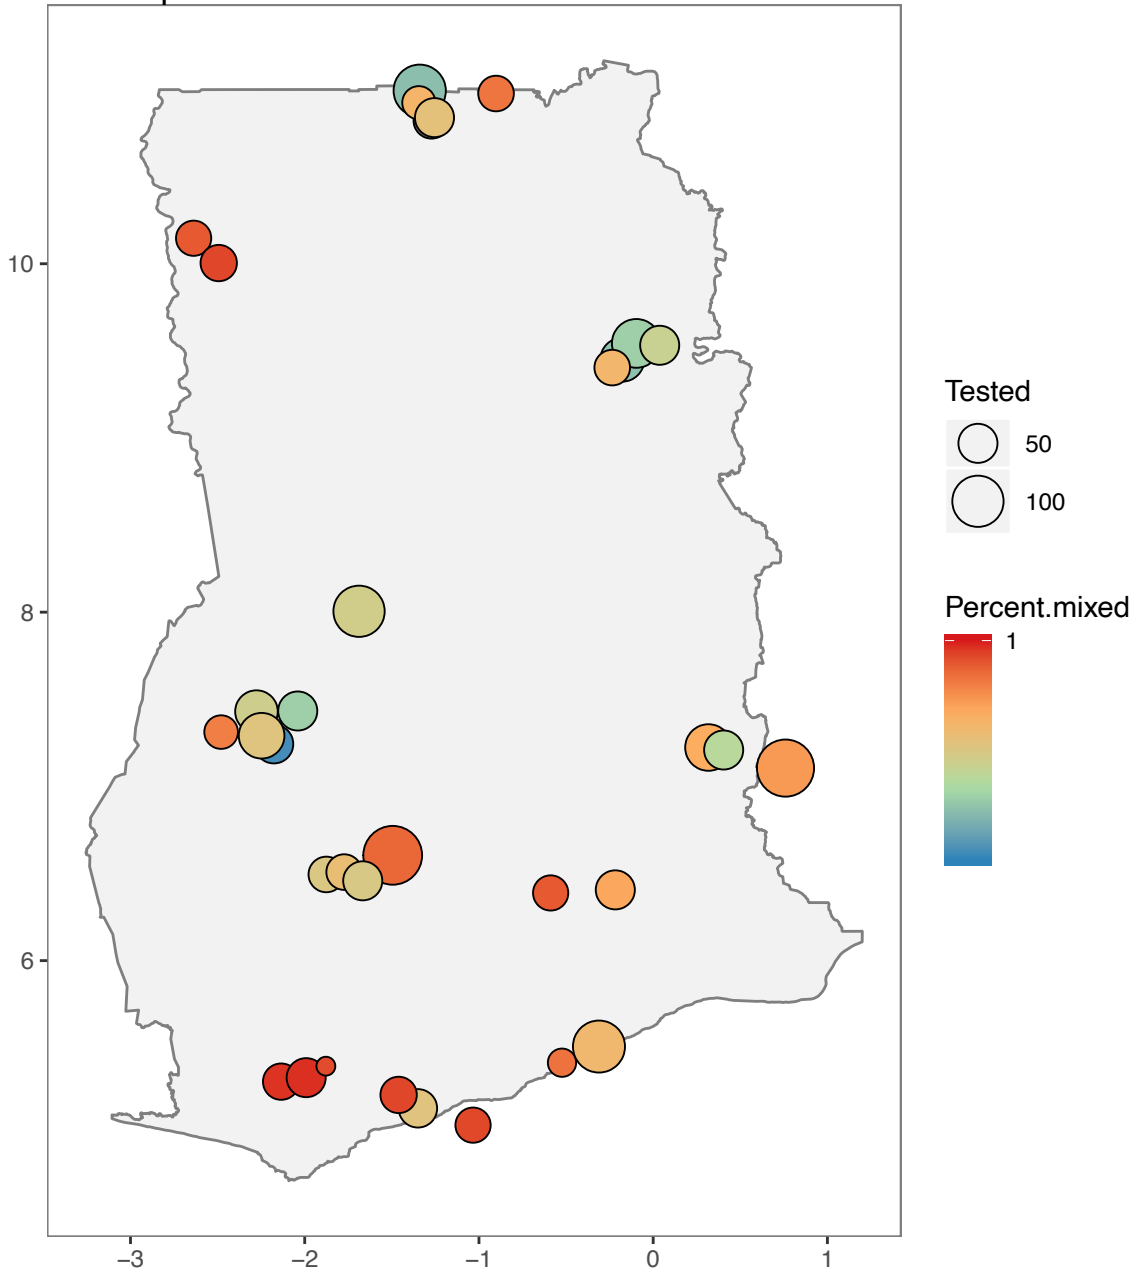

pfprt 76T

pfmdr1 86Y

pfmdr1 184F

pfmdr1 1246Y

pfmdr1 copy number >1

Ghana pfprt K76T 2004–2009

# Ghana pfprt K76T 2010–2018

# Nigeria pfprt K76T 2004–2009

# Nigeria pfprt K76T 2010–2018