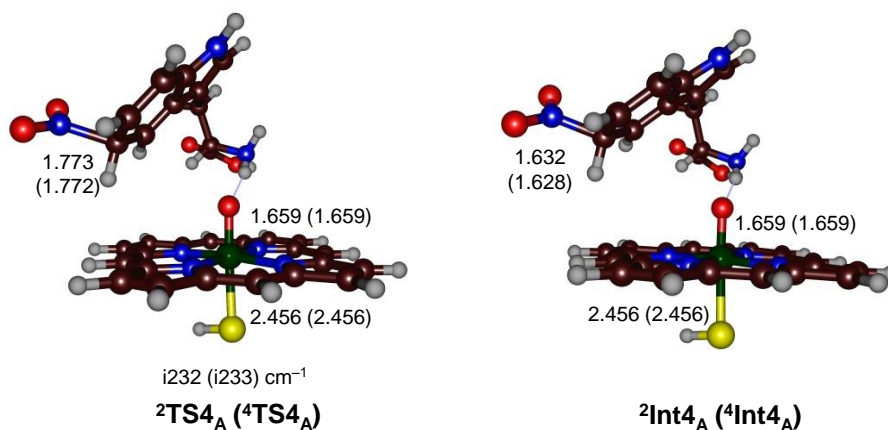

Part II: Computational data.

Scheme S1: Models A and B as studied in this work. Labelling taken from the 4TPO pdb file. Model A contains the heme without side chains, SH^- as axial ligand, peroxynitrite and Trp substrate. **Model B** has model A expanded with one propionate side chain of the heme and part of the substrate binding pocket (Arg₅₉ and Tyr₈₉ side chains, the small chain Asn₂₉₃-Gln₂₉₄-Phe₂₉₅-Thr₂₉₆-Trp₂₉₇-Arg₂₉₈, and Glu₃₉₄-Phe₃₉₅, whereby Gln₂₉₄ was abbreviated to Gly). Wiggly lines are where the model was cut from the crystal structure coordinates and where a hydrogen atom was added.

Figure S13: UB3LYP/BS1 optimized geometries of ^{2,4}TS_{2A} and ^{2,4}Int_{2A} as obtained in Gaussian-09. Bond lengths are in angstroms and the imaginary frequency in wave numbers.

Figure S14: UB3LYP/BS1 optimized geometries of ^{2,4}TS_{3A} and ^{2,4}Int_{3A} as obtained in Gaussian-09. Bond lengths are in angstroms and the imaginary frequency in wave numbers.

Figure S15: UB3LYP/BS1 optimized geometries of ^{2,4}TS_{4A} and ^{2,4}Int_{4A} as obtained in Gaussian-09. Bond lengths are in angstroms and the imaginary frequency in wave numbers.

Figure S16: UB3LYP/BS1 optimized geometries of ^{2,4}TS_{5A} and ^{2,4}Int_{5A} as obtained in Gaussian-09. Bond lengths are in angstroms and the imaginary frequency in wave numbers.