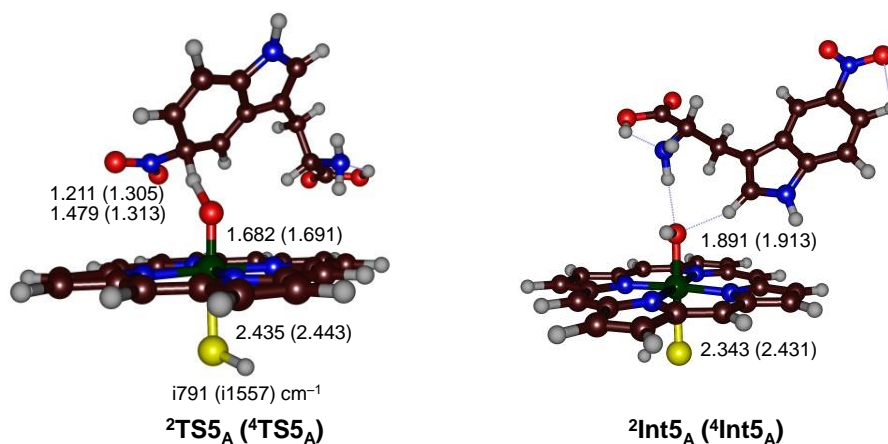

Figure S1: Representative SDS-PAGE of purified TxtE.

Lane 1: molecular size markers;

Lane 2: soluble protein;

Lane 3: after passing the sample through a Ni²⁺-IDA resin;

Lane 4: after passing the sample through a Ni²⁺-IDA resin using an FPLC instrument;

Part II: Computational data.

Scheme S1: Models A and B as studied in this work. Labelling taken from the 4TPO pdb file. Model A contains the heme without side chains, SH^- as axial ligand, peroxynitrite and Trp substrate. **Model B** has model A expanded with one propionate side chain of the heme and part of the substrate binding pocket (Arg₅₉ and Tyr₈₉ side chains, the small chain Asn₂₉₃-Gln₂₉₄-Phe₂₉₅-Thr₂₉₆-Trp₂₉₇-Arg₂₉₈, and Glu₃₉₄-Phe₃₉₅, whereby Gln₂₉₄ was abbreviated to Gly). Wiggly lines are where the model was cut from the crystal structure coordinates and where a hydrogen atom was added.

Figure S15: UB3LYP/BS1 optimized geometries of ^{2,4}TS_{4A} and ^{2,4}Int_{4A} as obtained in Gaussian-09. Bond lengths are in angstroms and the imaginary frequency in wave numbers.

Figure S16: UB3LYP/BS1 optimized geometries of ^{2,4}TS_{5A} and ^{2,4}Int_{5A} as obtained in Gaussian-09. Bond lengths are in angstroms and the imaginary frequency in wave numbers.

Table S3: Absolute (free) energies (in au) of local minima and transition states for Pathway 1 as calculated with B3LYP with model A in Gaussian-09.

Pathway 1:	E	ZPE	G	E
	[BS1,au]	[BS1,au]	[BS1,au]	[BS2,au]
² TS2 _A	-2477.291661	0.515360	-2476.855971	-2477.933385
² Int2 _A	-2477.313338	0.516972	-2476.875642	-2477.967220
² TS3 _A	-2477.301674	0.512808	-2476.866745	-2477.968688
² Int3 _A	-2477.370838	0.519961	-2476.923404	-2478.014560
⁴ TS2 _A	-2477.289667	0.514911	-2476.855535	-2477.922144
⁴ Int2 _A	-2477.306212	0.515710	-2476.871496	-2477.937934
⁴ TS3 _A	-2477.274705	0.510352	-2476.841094	-2477.910412
⁴ Int3 _A	-2477.337098	0.516594	-2476.898687	-2477.968318