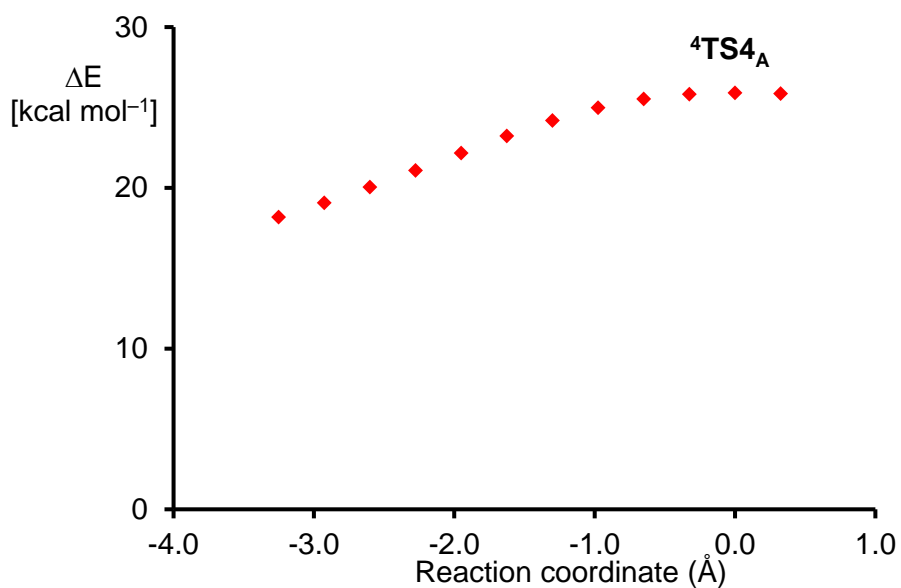

Figure S20: UB3LYP/BS1 calculated intrinsic reaction coordinate scan for NO₂ transfer to substrate in ⁴Int_{1A} around ⁴TS_{4A} as obtained in Gaussian-09. Energies are relative to ⁴Int_{1A}.