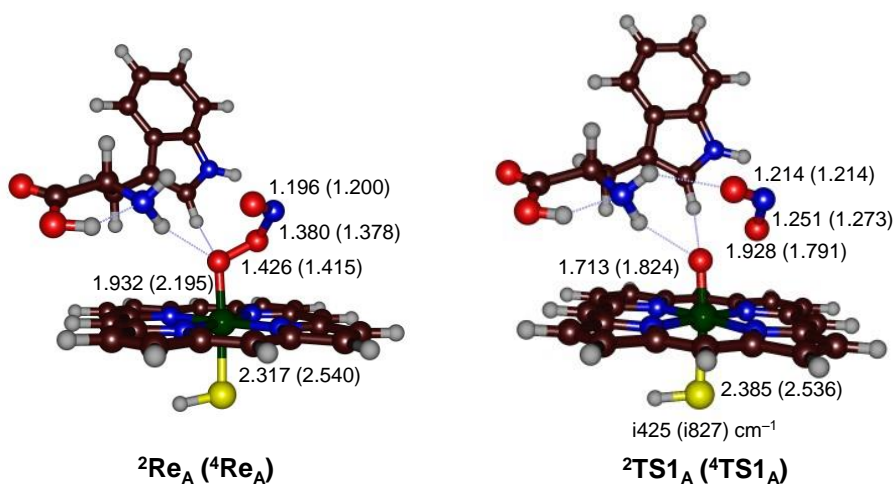

Figure S6: Representative double mixing stopped-flow measurements where TxtE was first mixed with 20 μM NO, aged for 50 ms and then mixed with 20 μM O₂, prior to data collection. A) Spectral changes over 1 s at selected time points show only the formation of the iron(II)-NO species at 435 nm. B) Spectral changes over 100 seconds show gradual disappearance of the iron(II)-NO species at 435 nm and formation of new peak at 425 nm. C) A kinetic transient at 445 nm showing disappearance of the iron(II)-NO species over a period of 20 s.

Part II: Computational data.

Scheme S1: Models A and B as studied in this work. Labelling taken from the 4TPO pdb file. Model A contains the heme without side chains, SH^- as axial ligand, peroxynitrite and Trp substrate. **Model B** has model A expanded with one propionate side chain of the heme and part of the substrate binding pocket (Arg₅₉ and Tyr₈₉ side chains, the small chain Asn₂₉₃-Gln₂₉₄-Phe₂₉₅-Thr₂₉₆-Trp₂₉₇-Arg₂₉₈, and Glu₃₉₄-Phe₃₉₅, whereby Gln₂₉₄ was abbreviated to Gly). Wiggly lines are where the model was cut from the crystal structure coordinates and where a hydrogen atom was added.

Scheme S2: Reaction mechanisms as studied in this work with labelling of the individual local minima and transition states for C⁶-activation.

Small model A Data.

Figure S11: UB3LYP/BS1 optimized geometries of ${}^2,4\text{Re}_A$ and ${}^2,4\text{TS1}_A$ as obtained in Gaussian-09. Bond lengths are in angstroms and the imaginary frequency in wave numbers.

Figure S12: UB3LYP/BS1 optimized geometries of ${}^2,4\text{Int1}_A$ as obtained in Gaussian-09. Bond lengths are in angstroms.

Table S1: Absolute (free) energies (in au) of local minima and transition states for activation of peroxyxynitrite as calculated with B3LYP with model A in Gaussian-09.