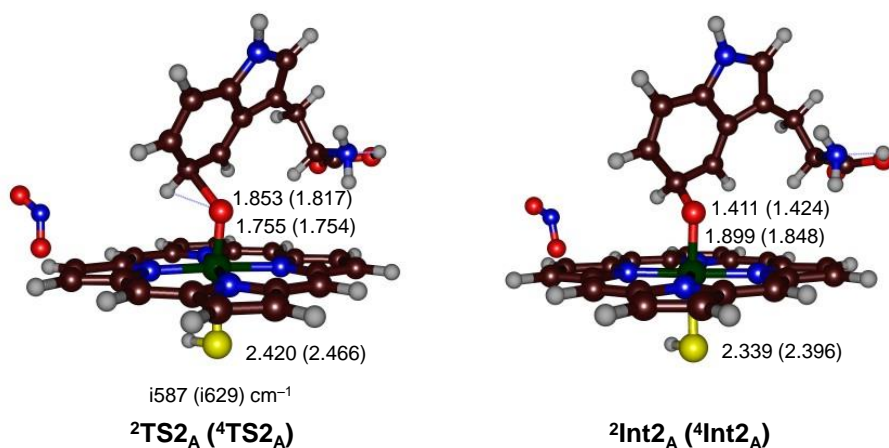

Part II: Computational data.

Scheme S1: Models A and B as studied in this work. Labelling taken from the 4TPO pdb file. Model A contains the heme without side chains, SH^- as axial ligand, peroxynitrite and Trp substrate. **Model B** has model A expanded with one propionate side chain of the heme and part of the substrate binding pocket (Arg₅₉ and Tyr₈₉ side chains, the small chain Asn₂₉₃-Gln₂₉₄-Phe₂₉₅-Thr₂₉₆-Trp₂₉₇-Arg₂₉₈, and Glu₃₉₄-Phe₃₉₅, whereby Gln₂₉₄ was abbreviated to Gly). Wiggly lines are where the model was cut from the crystal structure coordinates and where a hydrogen atom was added.

Table S2: Relative (free) energies (in kcal mol⁻¹) of local minima and transition states for activation of peroxyxynitrite as calculated with B3LYP with model A in Gaussian-09.

	ΔE	$\Delta E+ZPE$	ΔG	ΔE	$\Delta E+ZPE$	ΔG
	BS1	BS1	BS1	BS2	BS2	BS2
² Re _A	0.00	0.00	0.00	0.00	0.00	0.00
² TS1 _A	13.31	12.19	12.27	13.28	12.16	12.24
² Int1 _A	4.33	3.67	2.17	3.46	2.80	1.30
⁴ Re _A	12.81	11.63	10.12	19.51	18.33	16.82
⁴ TS1 _A	29.01	27.05	26.31	26.75	24.78	24.04
⁴ Int1 _A	4.81	4.07	2.22	4.18	3.44	1.59