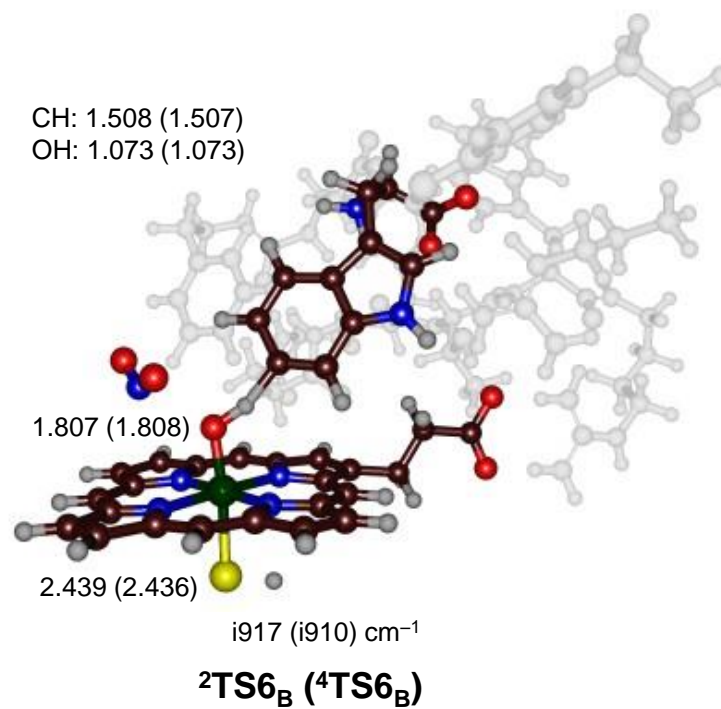

Figure S27: UB3LYP/BS1 geometry scan for NO₂ attack on a carbon position, -C⁴ (in purple), -C⁵ (in green), -C⁶ (in red), -C⁷ (in wine-red), of L-Trp substrate starting from ^{4,2}Int1_B as obtained in Gaussian-09. All points refer to a full geometry optimization. Energies are relative to ²Re.

Figure S28: UB3LYP/BS1 optimized geometries of transition states ^{4,2}TS_{6B} for direct hydrogen atom abstraction from L-Trp from ^{4,2}Int1_B as obtained in Gaussian-09. Bond lengths are in angstroms and the imaginary frequency in wavenumbers.