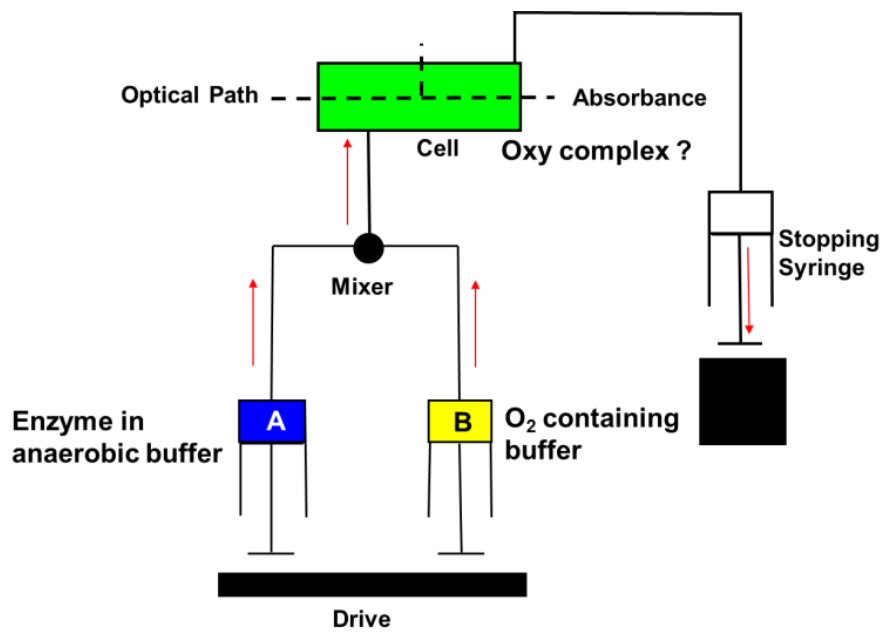

Figure S1: Representative SDS-PAGE of purified TxtE.

Lane 1: molecular size markers;

Lane 2: soluble protein;

Lane 3: after passing the sample through a Ni²⁺-IDA resin;

Lane 4: after passing the sample through a Ni²⁺-IDA resin using an FPLC instrument;

Lane 5: after a further gel filtration step using a Superdex 12 column (see Methods section for details).

Figure S2: Diagram of stopped-flow apparatus for single mixing experiments. The scheme shows the mixing of enzyme against O_2 but also applies to NO .

Figure S3: Diagram of stopped-flow apparatus for double mixing experiments. The enzyme is initially mixed against the first gas (in this case O₂ to form the oxy-complex), aged for a defined time delay and then mixed against the second gas (in this case NO). The order of mixing of the two gases can be varied in different stopped-slow experiments.

Figure S4: Examples of rapid mixing stopped-flow data to illustrate the rates of NO and O₂ binding to TxtE. A) Absorbance difference spectra measured after 50 ms from stopped-flow photodiode array experiments. A TxtE sample mixed against anaerobic buffer was used as a baseline. The maximum increases in absorbance (435 nm for O₂ and 445 nm for NO) were used to measure the rates of binding. Examples of kinetic transients are shown for binding of 20 μ M NO (B) and 20 μ M O₂ (C).