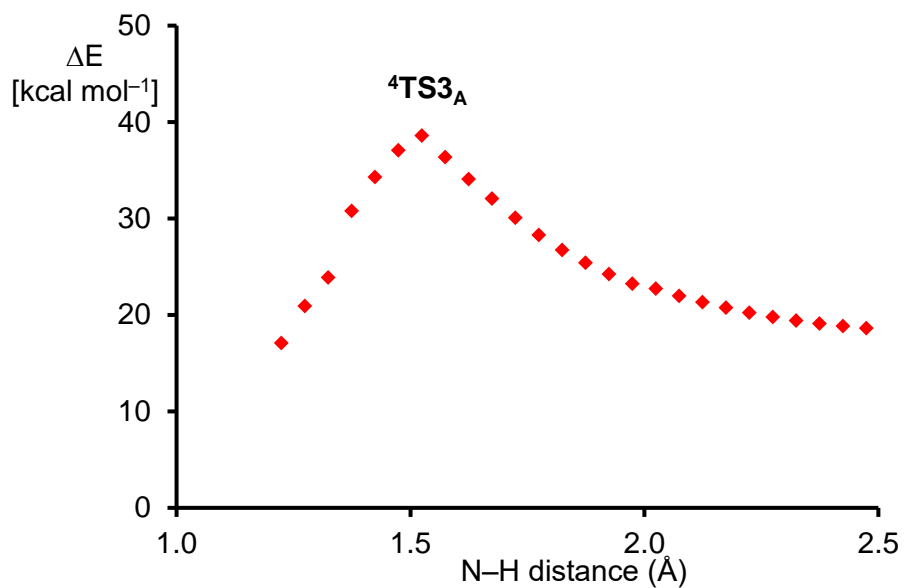

Figure S1: Representative SDS-PAGE of purified TxtE.

Lane 1: molecular size markers;

Lane 2: soluble protein;

Lane 3: after passing the sample through a Ni²⁺-IDA resin;

Lane 4: after passing the sample through a Ni²⁺-IDA resin using an FPLC instrument;

Figure S18: UB3LYP/BS1 geometry scan for electrophilic attack on the exo atom of the substrate starting from ⁴Int1_A as obtained in Gaussian-09. All points refer to a full geometry optimization with fixed C–O distance. Energies are relative to ⁴Re_A.