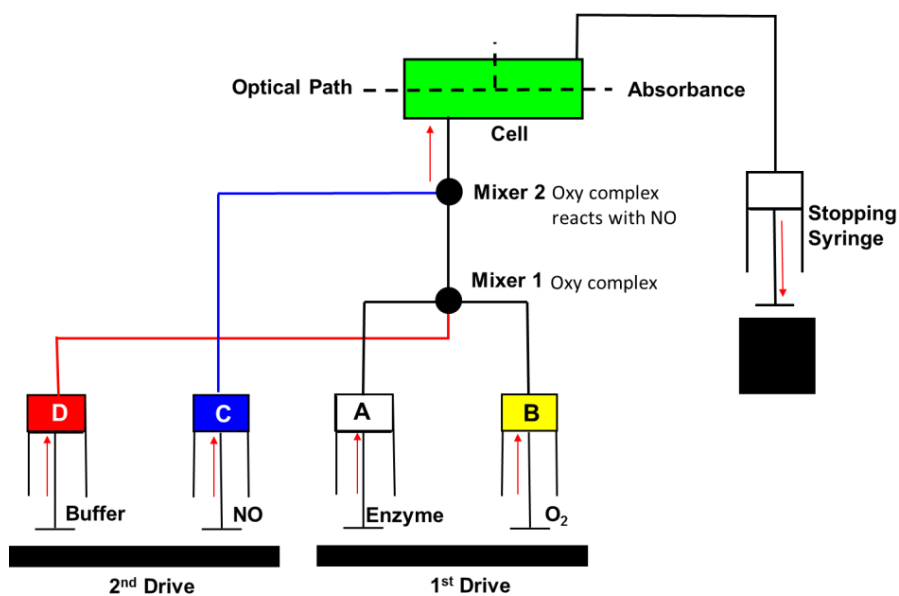

Figure S1: Representative SDS-PAGE of purified TxtE.

Lane 1: molecular size markers;

Lane 2: soluble protein;

Lane 3: after passing the sample through a Ni²⁺-IDA resin;

Lane 4: after passing the sample through a Ni²⁺-IDA resin using an FPLC instrument;

Lane 5: after a further gel filtration step using a Superdex 12 column (see Methods section for details).

Figure S2: Diagram of stopped-flow apparatus for single mixing experiments. The scheme shows the mixing of enzyme against O_2 but also applies to NO .

Figure S3: Diagram of stopped-flow apparatus for double mixing experiments. The enzyme is initially mixed against the first gas (in this case O₂ to form the oxy-complex), aged for a defined time delay and then mixed against the second gas (in this case NO). The order of mixing of the two gases can be varied in different stopped-slow experiments.

Figure S4: Examples of rapid mixing stopped-flow data to illustrate the rates of NO and O₂ binding to TxtE. A) Absorbance difference spectra measured after 50 ms from stopped-flow photodiode array experiments. A TxtE sample mixed against anaerobic buffer was used as a baseline. The maximum increases in absorbance (435 nm for O₂ and 445 nm for NO) were used to measure the rates of binding. Examples of kinetic transients are shown for binding of 20 μ M NO (B) and 20 μ M O₂ (C).