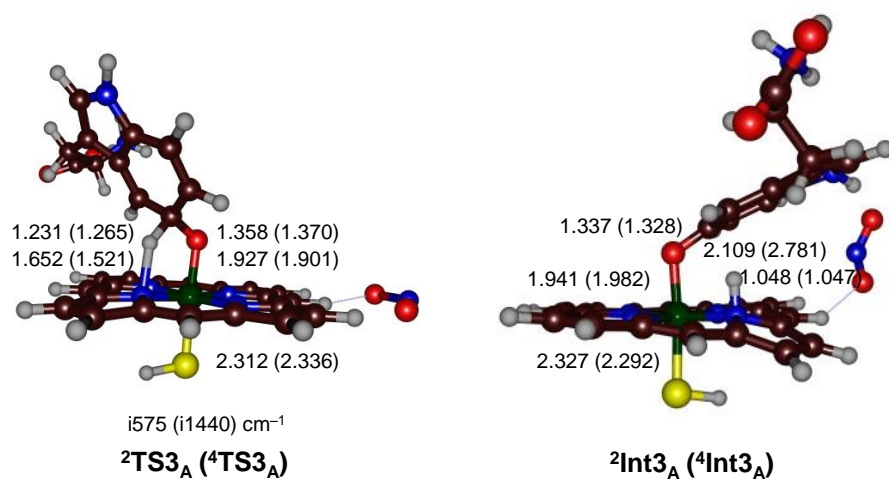

Part II: Computational data.

Scheme S1: Models A and B as studied in this work. Labelling taken from the 4TPO pdb file. Model A contains the heme without side chains, SH^- as axial ligand, peroxynitrite and Trp substrate. **Model B** has model A expanded with one propionate side chain of the heme and part of the substrate binding pocket (Arg₅₉ and Tyr₈₉ side chains, the small chain Asn₂₉₃-Gln₂₉₄-Phe₂₉₅-Thr₂₉₆-Trp₂₉₇-Arg₂₉₈, and Glu₃₉₄-Phe₃₉₅, whereby Gln₂₉₄ was abbreviated to Gly). Wiggly lines are where the model was cut from the crystal structure coordinates and where a hydrogen atom was added.

Figure S13: UB3LYP/BS1 optimized geometries of ^{2,4}TS_{2A} and ^{2,4}Int_{2A} as obtained in Gaussian-09. Bond lengths are in angstroms and the imaginary frequency in wave numbers.

Figure S14: UB3LYP/BS1 optimized geometries of ^{2,4}TS_{3A} and ^{2,4}Int_{3A} as obtained in Gaussian-09. Bond lengths are in angstroms and the imaginary frequency in wave numbers.