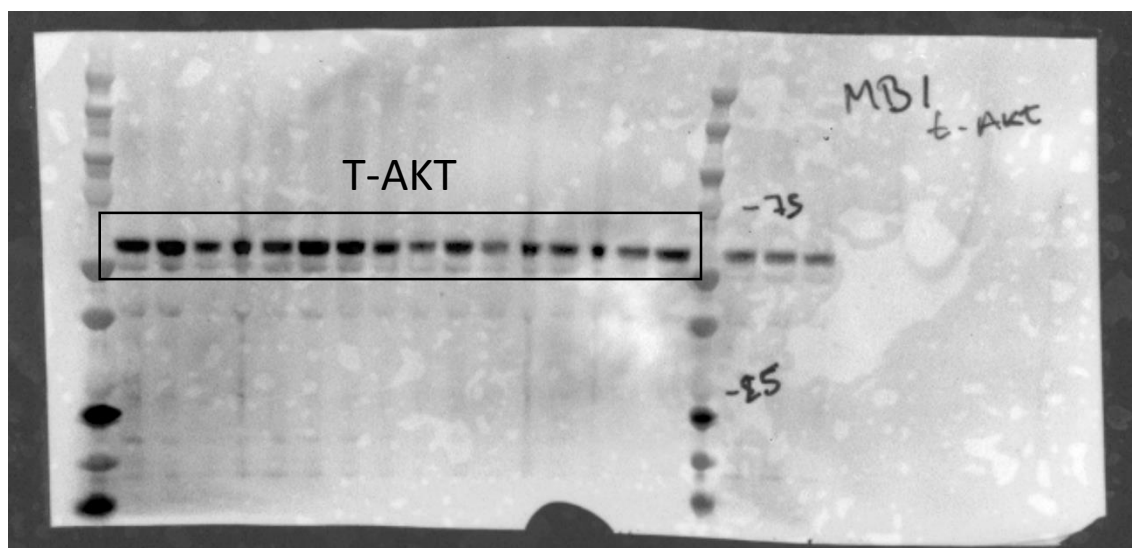

Extended Data Figure 4g

Chow

HFD 58%