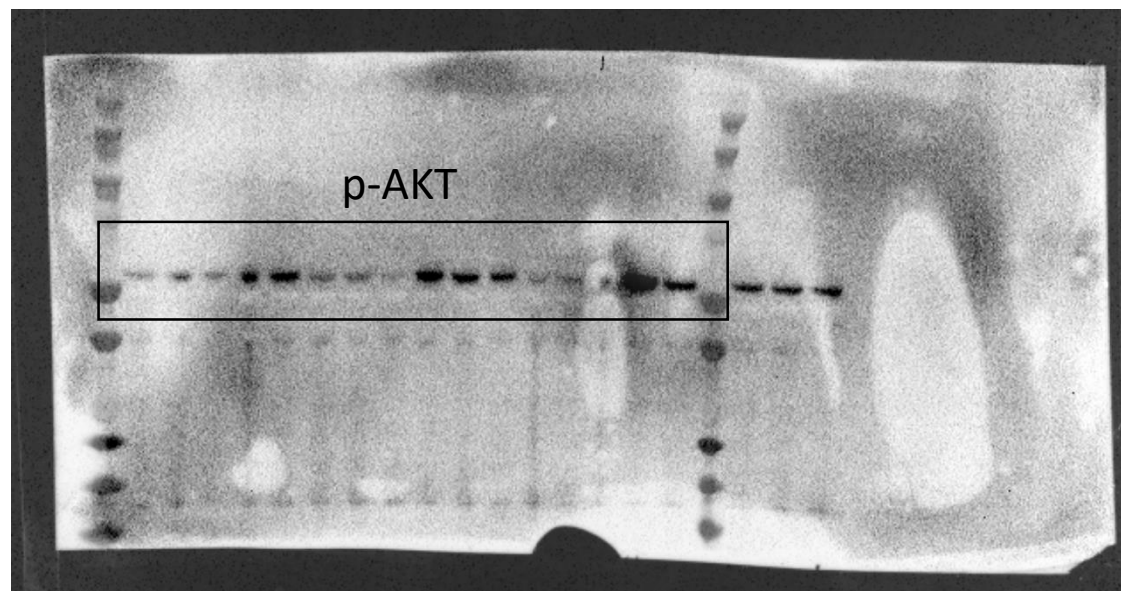

Extended Data Figure 4g

Chow

HFD 58%