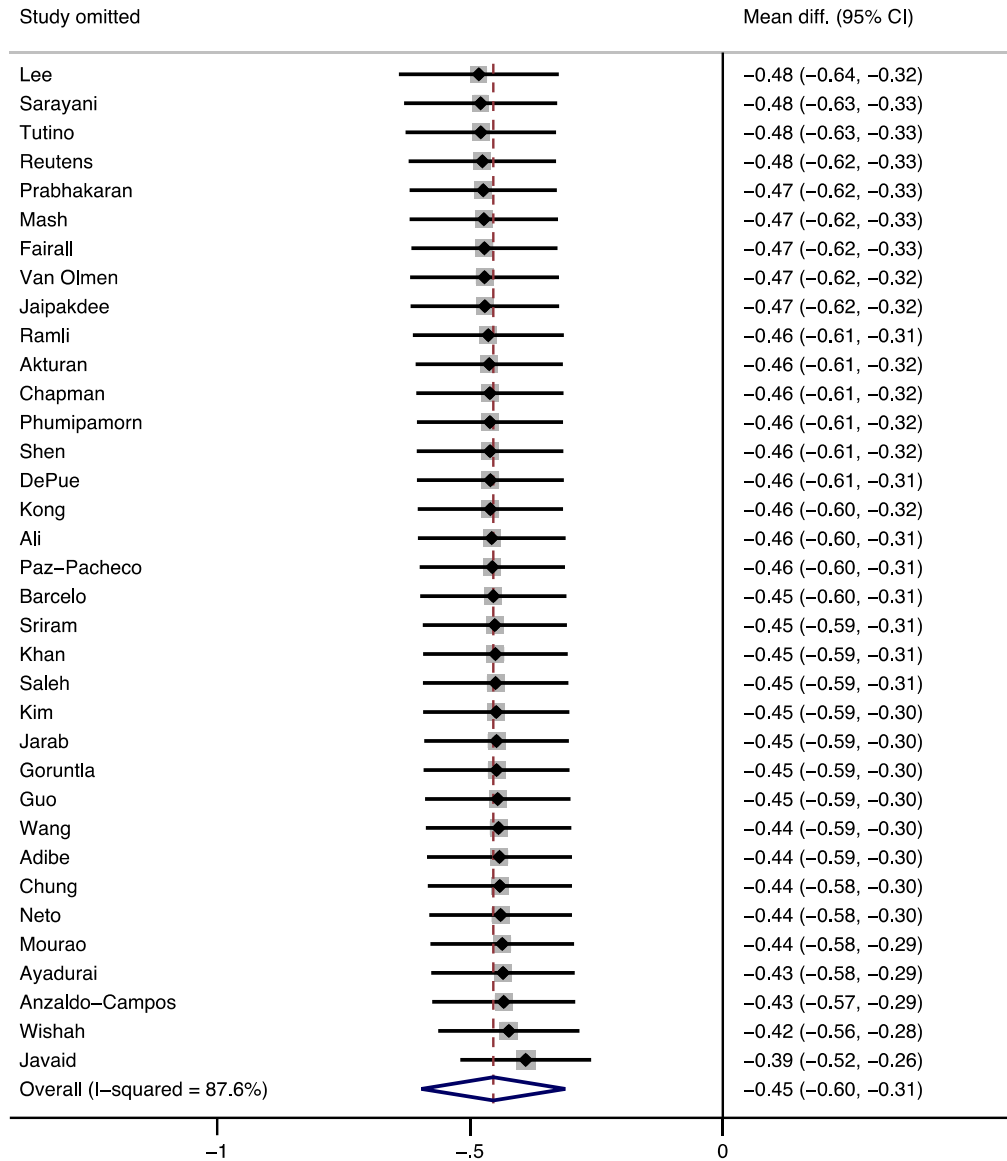

S14 Appendix: Forest plot generated using leave-one-out method

NOTE: Weights are from random-effects model