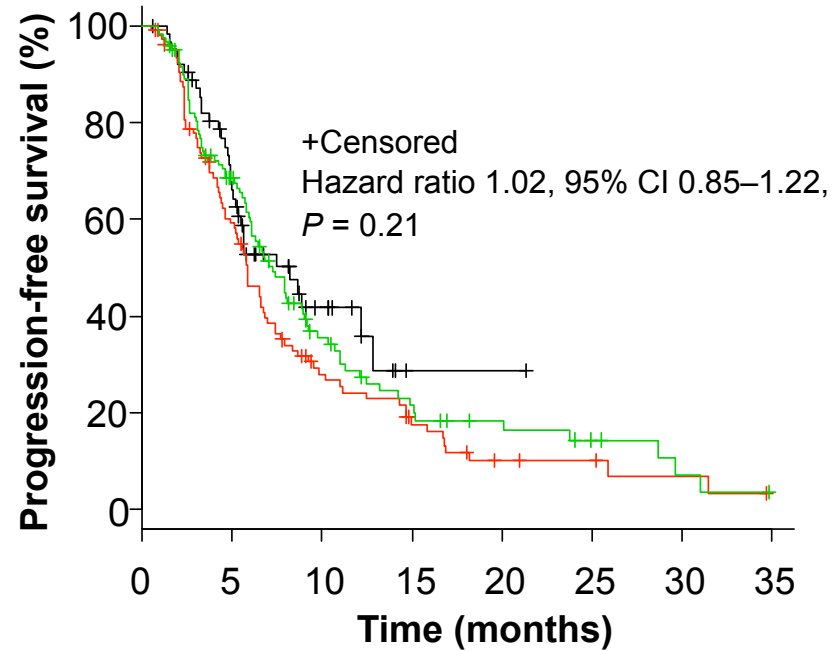

(a)

	<u>n</u>	<u>median</u>	<u>95% CI</u>
— FOLFIRI+BEV	119	7.2 months	6.0 to 9.0
— FOLFIRI+RAM	107	5.8 months	4.6 to 6.8
— FOLFIRI+AFL	63	8.2 months	5.2 to 12.8

(b)

	<u>n</u>	<u>median</u>	<u>95% CI</u>
— FOLFIRI+BEV	119	18.6 months	17.4 to 21.3
— FOLFIRI+RAM	107	23.0 months	16.7 to 31.3
— FOLFIRI+AFL	63	NA	NA to NA