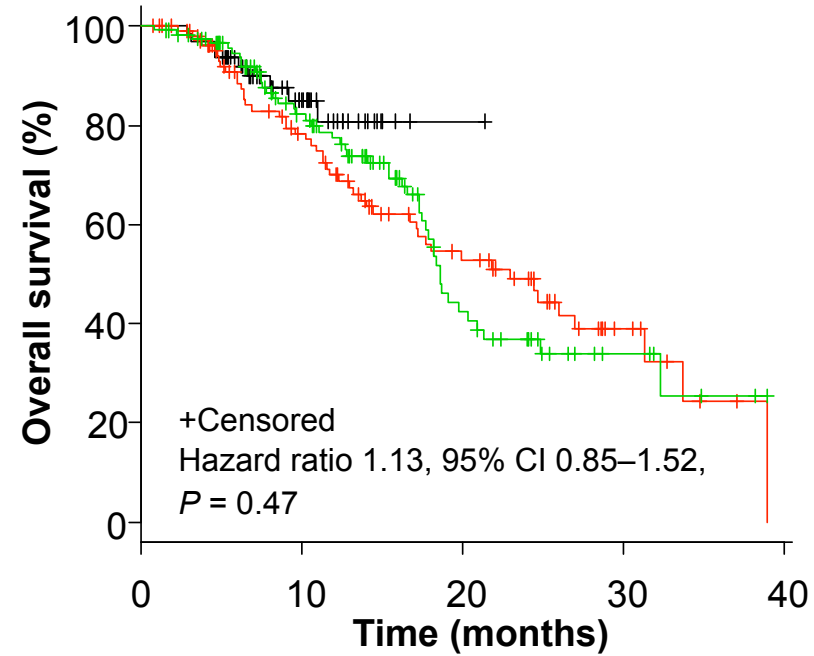

(a)

	<u>n</u>	<u>median</u>	<u>95% CI</u>
— FOLFIRI+BEV	119	7.2 months	6.0 to 9.0
— FOLFIRI+RAM	107	5.8 months	4.6 to 6.8
— FOLFIRI+AFL	63	8.2 months	5.2 to 12.8

(b)

	<u>n</u>	<u>median</u>	<u>95% CI</u>
— FOLFIRI+BEV	119	18.6 months	17.4 to 21.3
— FOLFIRI+RAM	107	23.0 months	16.7 to 31.3
— FOLFIRI+AFL	63	NA	NA to NA