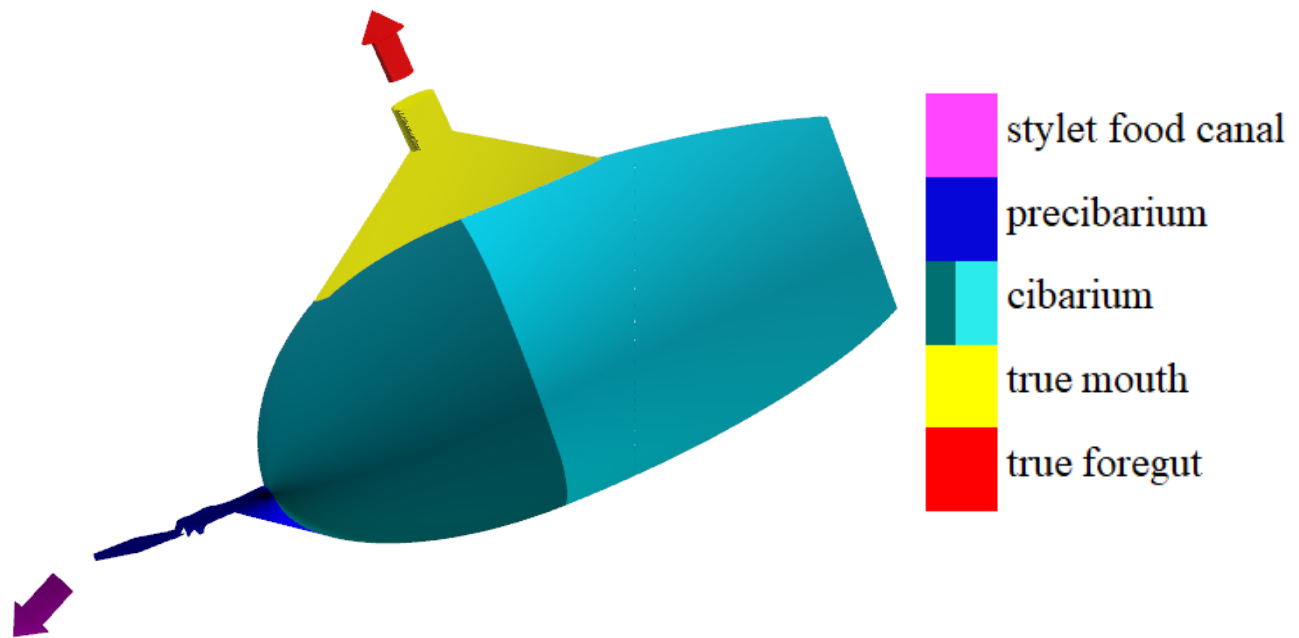

Interactive 3D Figures

Functional Foregut Anatomy of the Blue-green Sharpshooter Illustrated Using a 3D Model

This supporting material contains interactive 3D versions of Figs. 1, 2, and 3. It may take around a minute for each subfigure to activate after clicking on it and giving permission to view content. If there is trouble viewing the details of the model, try changing the lighting.

Fig. 1a

Fig. 1b

Fig. 1c

Fig. 2a

Fig. 2b

Fig. 2c

Fig. 3a

Fig. 3b

Fig. 3c