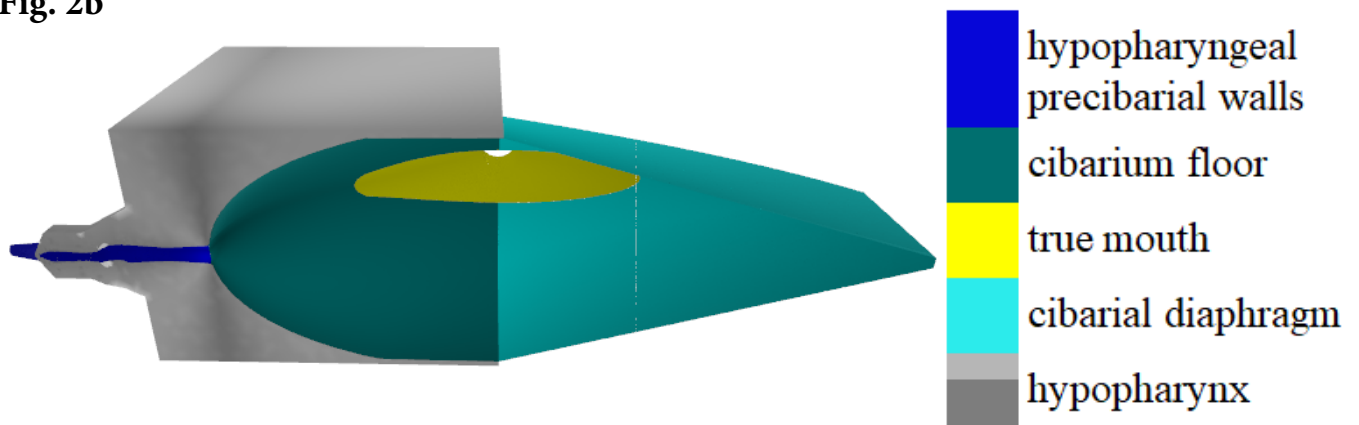

Interactive 3D Figures

Functional Foregut Anatomy of the Blue-green Sharpshooter Illustrated Using a 3D Model

This supporting material contains interactive 3D versions of Figs. 1, 2, and 3. It may take around a minute for each subfigure to activate after clicking on it and giving permission to view content. If there is trouble viewing the details of the model, try changing the lighting.

Fig. 1a

Fig. 1b

Fig. 1c

Fig. 2a

Fig. 2b

Fig. 2c

Fig. 3a

Fig. 3b

Fig. 3c