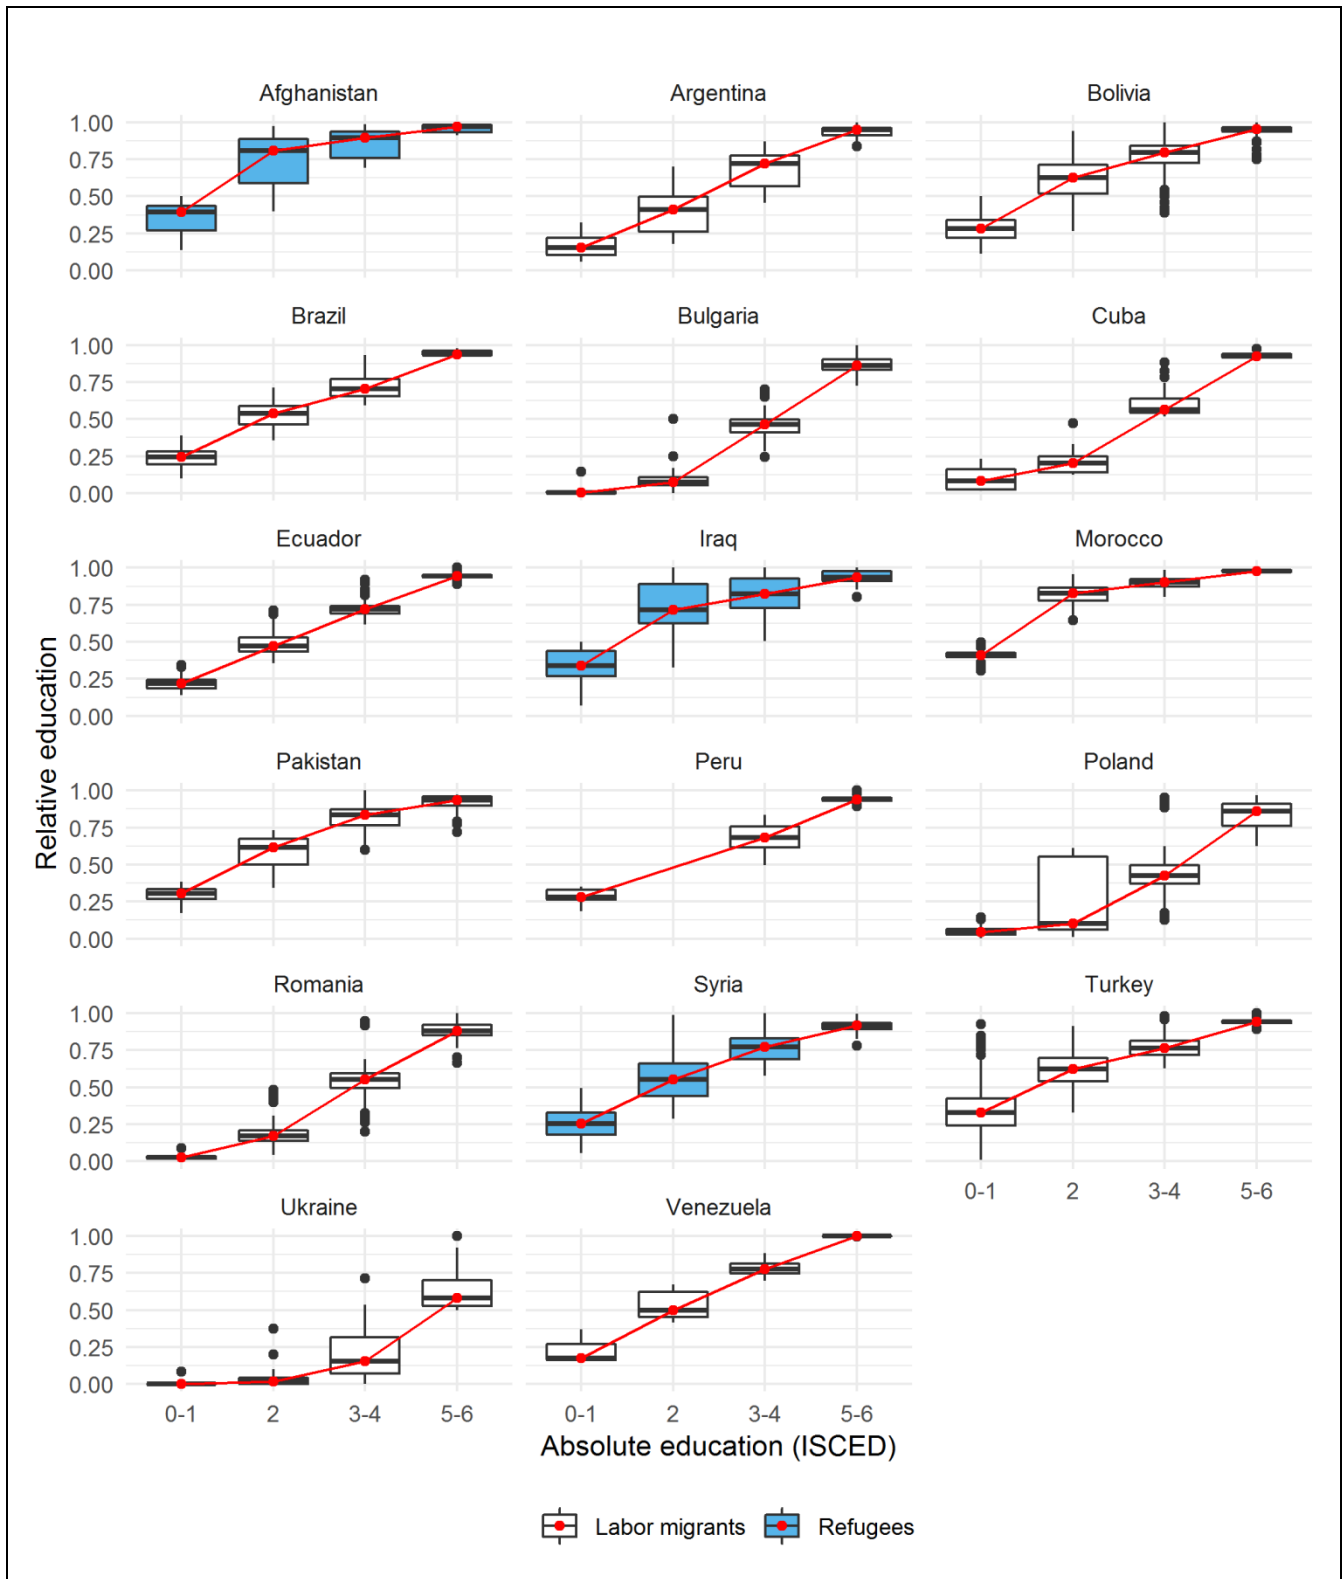

Educational selectivity among refugees and labor migrants

Figure S1: Relative and absolute education for all origin groups

Educational selectivity among refugees and labor migrants

Figure S2: Alternative illustration of gender differences in educational selectivity

Note: DEU=Germany; ENG=England; ESP=Spain; IRL=Ireland; NLD=Netherlands.