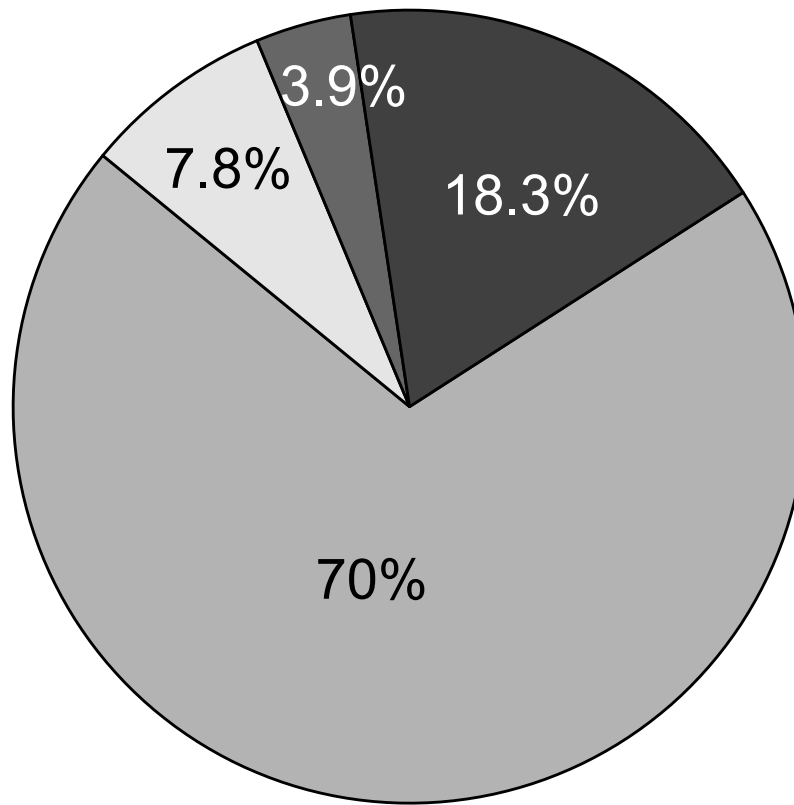

mutant

WT

recurrence pattern