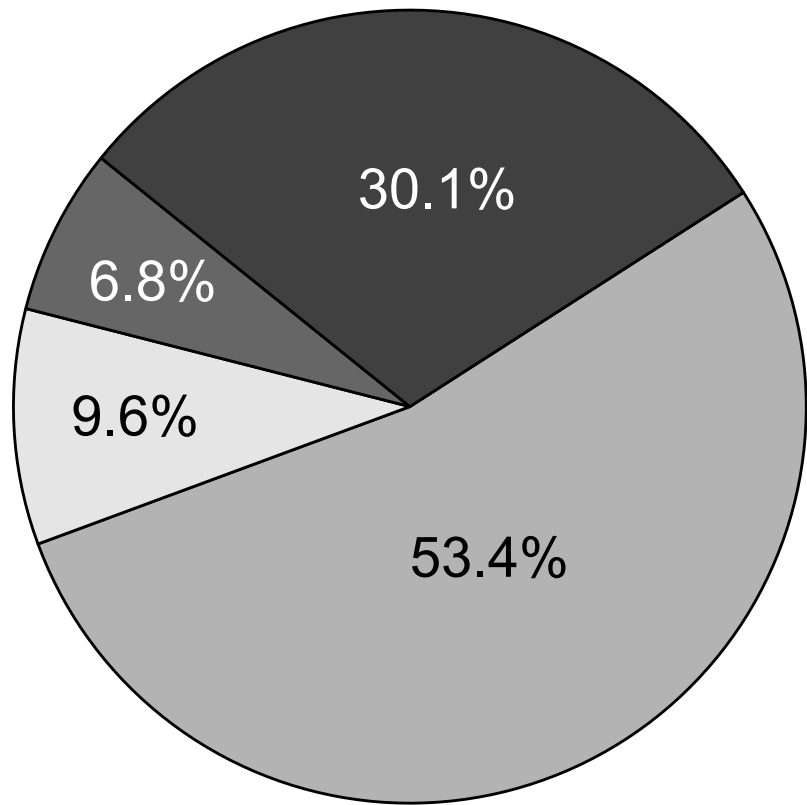

mutant

WT

recurrence pattern