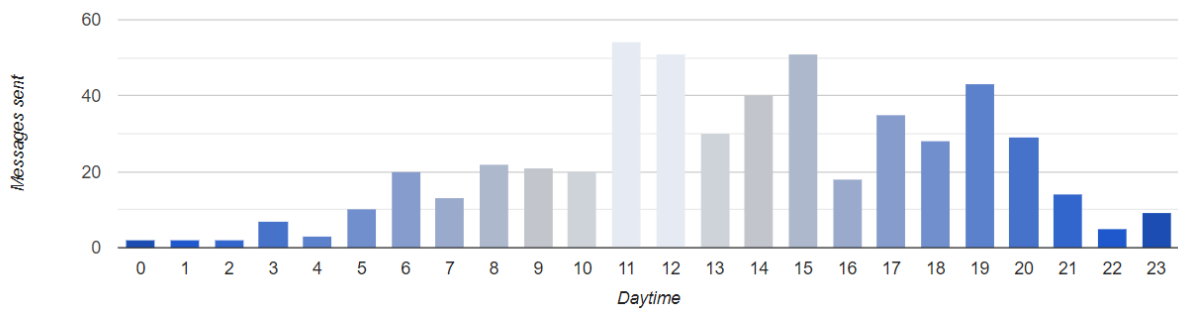

Figure 3. Messages sent on average during Module 1 on the WhatsApp platform.

Figure 4. Messages sent on average by days during Module 1 on the WhatsApp platform.

Figure 5. Messages sent on average by hours during Module 1 on the WhatsApp platform.

Figure 6. Communication network between users during Module 1.

Teachers are User 19 & 21.