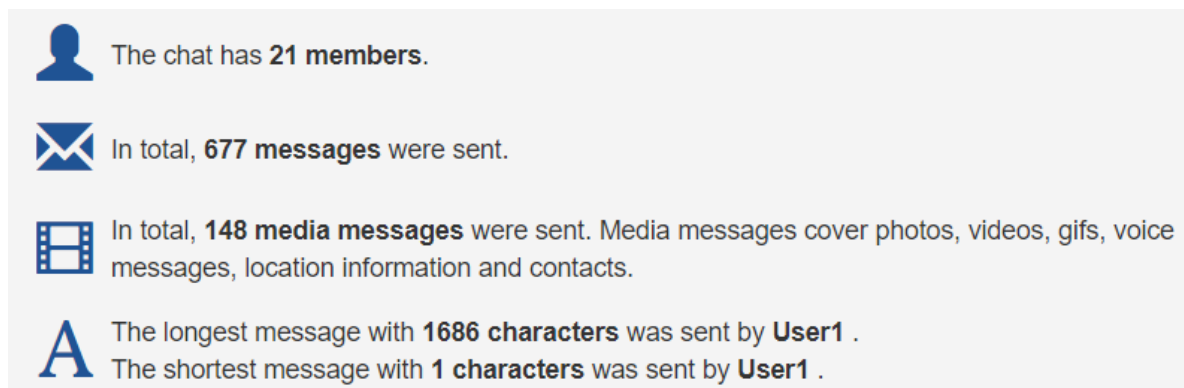

Multimedia Appendix 4.

Analysis was performed with the WhatsAnalyzer program provided by the University of Würzburg.

Figure 1. General statistics for WhatsApp Group.

Figure 2. Messages sent per user on WhatsApp chat.