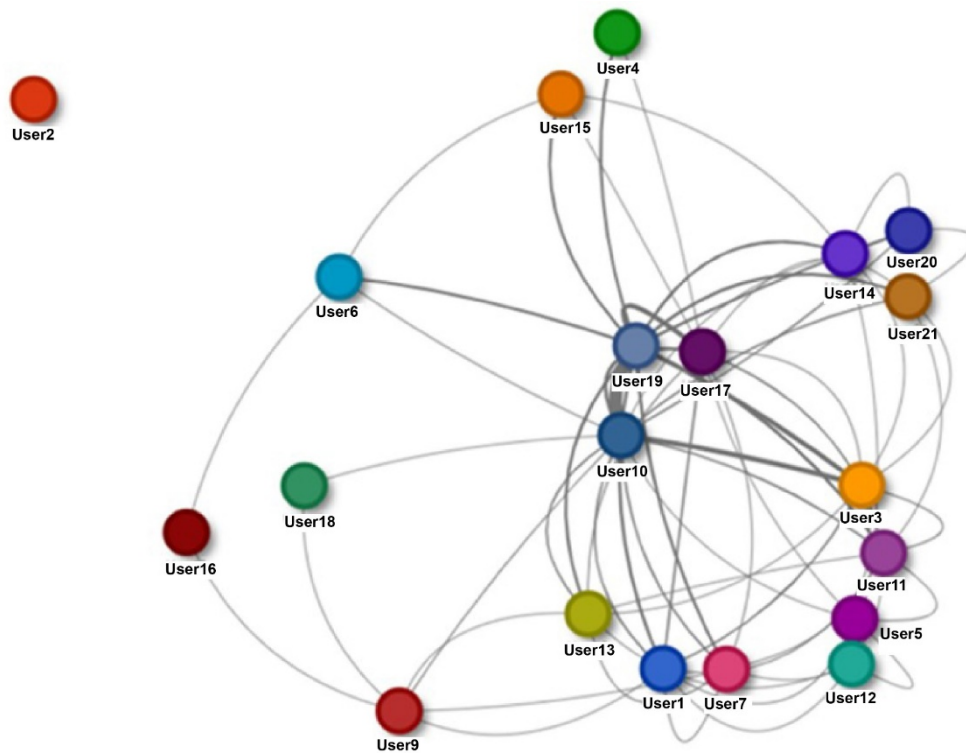

Multimedia Appendix 4.

Analysis was performed with the WhatsAnalyzer program provided by the University of Würzburg.

Figure 1. General statistics for WhatsApp Group.

Figure 2. Messages sent per user on WhatsApp chat.

Figure 3. Messages sent on average during Module 1 on the WhatsApp platform.

Figure 4. Messages sent on average by days during Module 1 on the WhatsApp platform.

Figure 5. Messages sent on average by hours during Module 1 on the WhatsApp platform.

Figure 6. Communication network between users during Module 1.

Teachers are User 19 & 21.