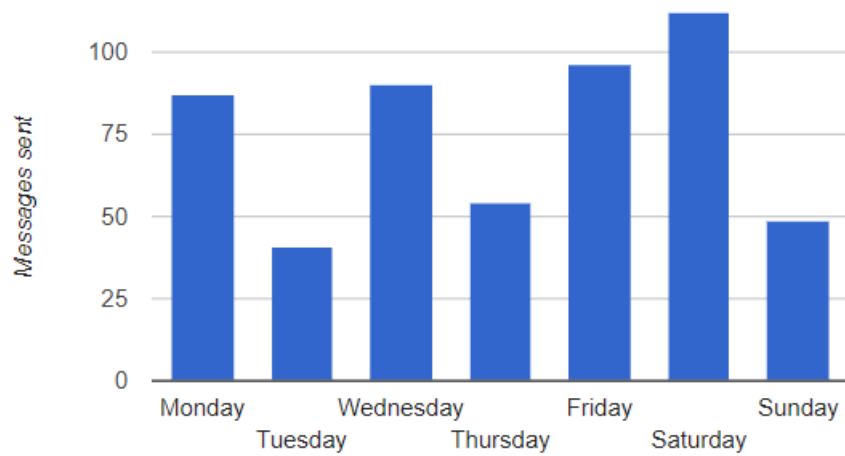

Figure 3. Messages sent on average during Module 1 on the WhatsApp platform.

Figure 4. Messages sent on average by days during Module 1 on the WhatsApp platform.

Figure 5. Messages sent on average by hours during Module 1 on the WhatsApp platform.

Figure 6. Communication network between users during Module 1.

Teachers are User 19 & 21.