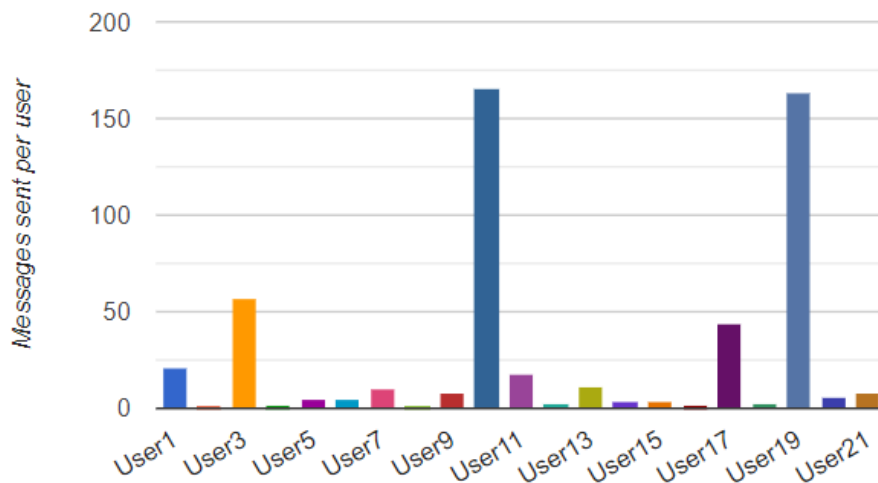

Multimedia Appendix 4.

Analysis was performed with the WhatsAnalyzer program provided by the University of Würzburg.

Figure 1. General statistics for WhatsApp Group.

Figure 2. Messages sent per user on WhatsApp chat.

Figure 3. Messages sent on average during Module 1 on the WhatsApp platform.

Figure 4. Messages sent on average by days during Module 1 on the WhatsApp platform.

Figure 5. Messages sent on average by hours during Module 1 on the WhatsApp platform.