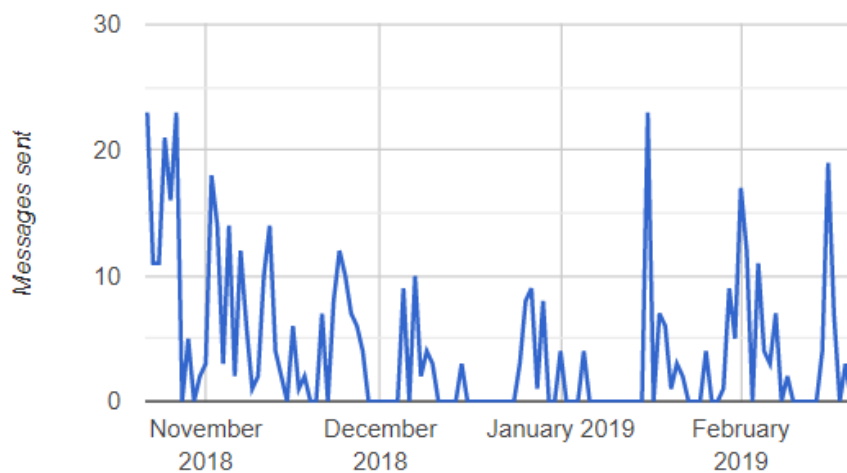

Figure 3. Messages sent on average during Module 1 on the WhatsApp platform.

Figure 4. Messages sent on average by days during Module 1 on the WhatsApp platform.

Figure 5. Messages sent on average by hours during Module 1 on the WhatsApp platform.