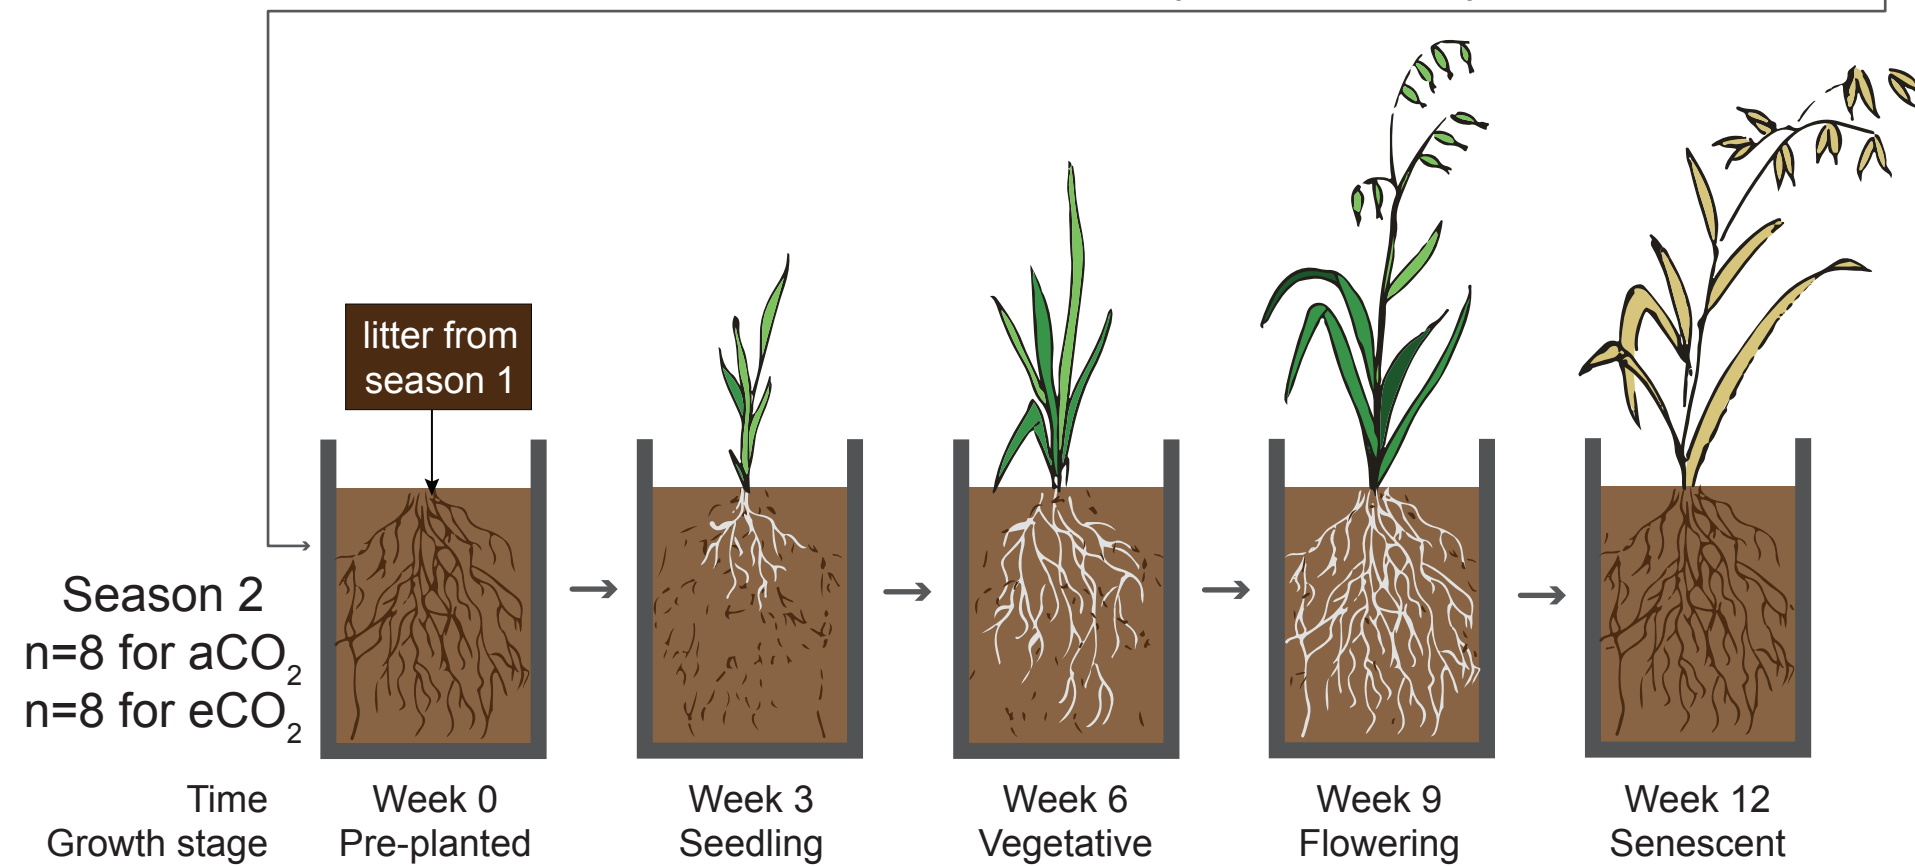

(a)

dead shoots removed, followed by 3 months dry season

**(b)**

- Season 1, bulk
- Season 1, rhizosphere
- Season 2, bulk + litter
- Season 2, rhizosphere + litter