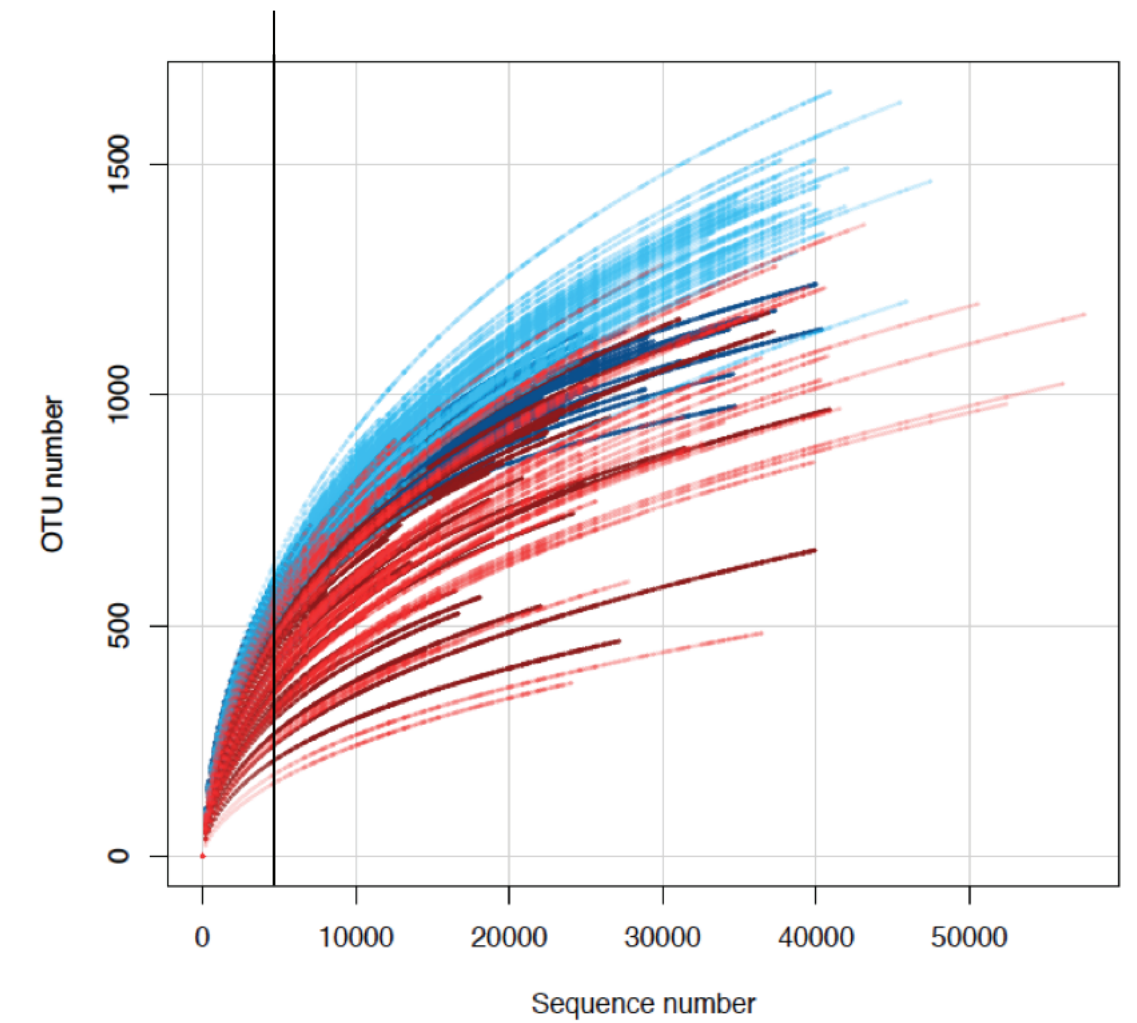

(a)

dead shoots removed, followed by 3 months dry season

**(b)**

- Season 1, bulk
- Season 1, rhizosphere
- Season 2, bulk + litter
- Season 2, rhizosphere + litter