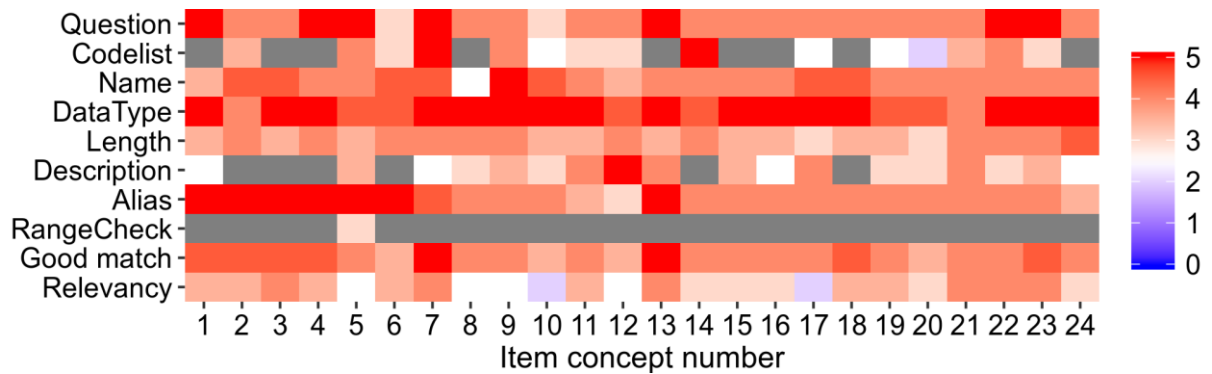

Additional file 6: Heat map for median ratings for each item concept across both raters and top three search results.

Visualization of median ratings for each item concept across both raters and the top three search results as heat map. Negative ratings are blue, neutral white, and positive ratings are red. Gray indicates that no median could be determined due to undefined properties.