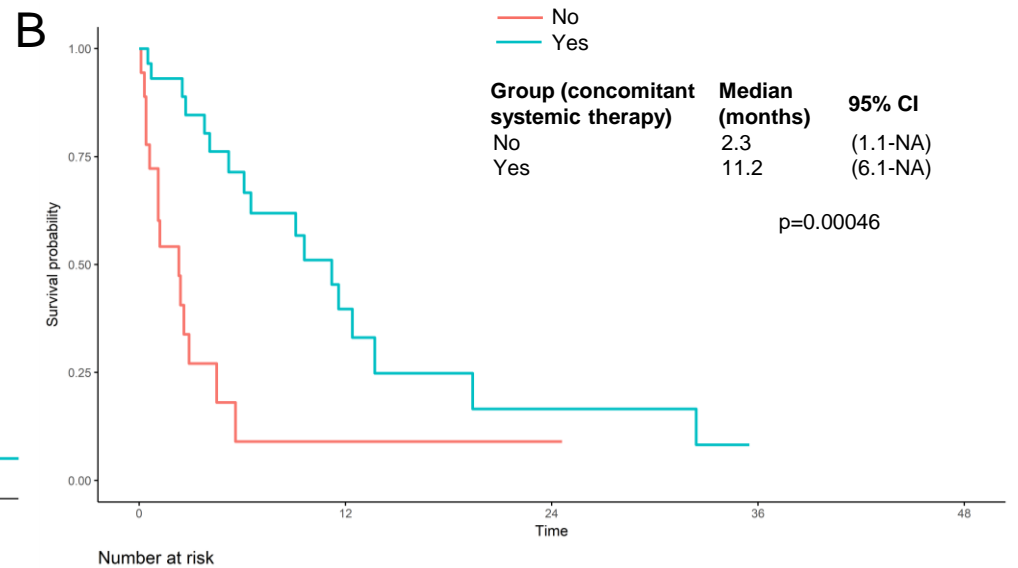

Number at risk

Time	0	12	24	36	48
No (Red)	68	5	0	0	0
Yes (Teal)	100	32	11	4	2

Number at risk

Time	0	12	24	36	48
No (Red)	18	1	1	0	0
Yes (Teal)	29	6	2	0	0

Number at risk

Time	0	12	24	36	48
No (Red)	42	3	0	0	0
Yes (Teal)	35	4	0	0	0

Number at risk

Time	0	12	24	36	48
CT backbone (Red)	79	28	9	3	2
ET alone (Teal)	21	4	2	1	0