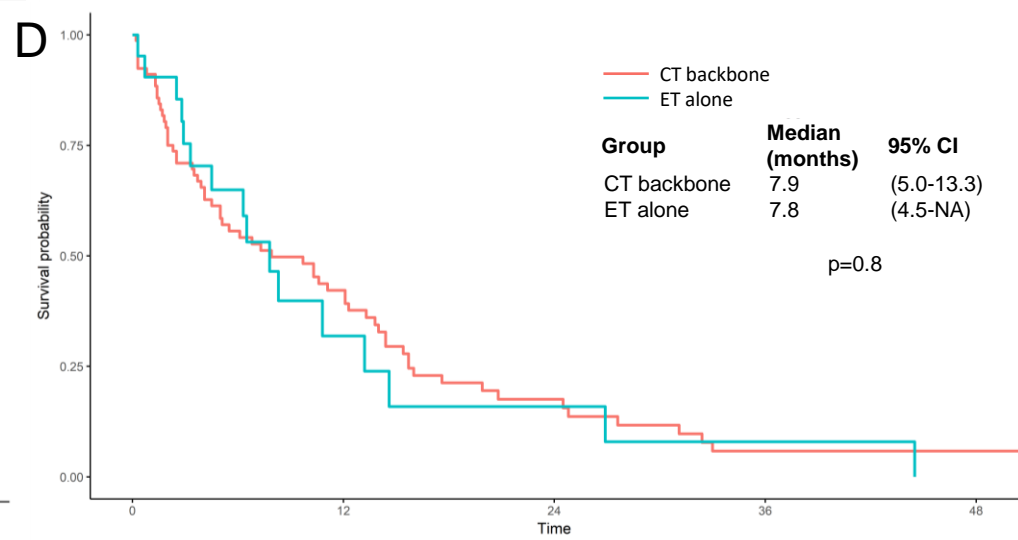

Number at risk

Time	0	12	24	36	48
No (Red)	68	5	0	0	0
Yes (Teal)	100	32	11	4	2

Number at risk

Time	0	12	24	36	48
No (Red)	18	1	1	0	0
Yes (Teal)	29	6	2	0	0

Number at risk

Time	0	12	24	36	48
No (Red)	42	3	0	0	0
Yes (Teal)	35	4	0	0	0

Number at risk

Time	0	12	24	36	48
CT backbone (Red)	79	28	9	3	2
ET alone (Teal)	21	4	2	1	0