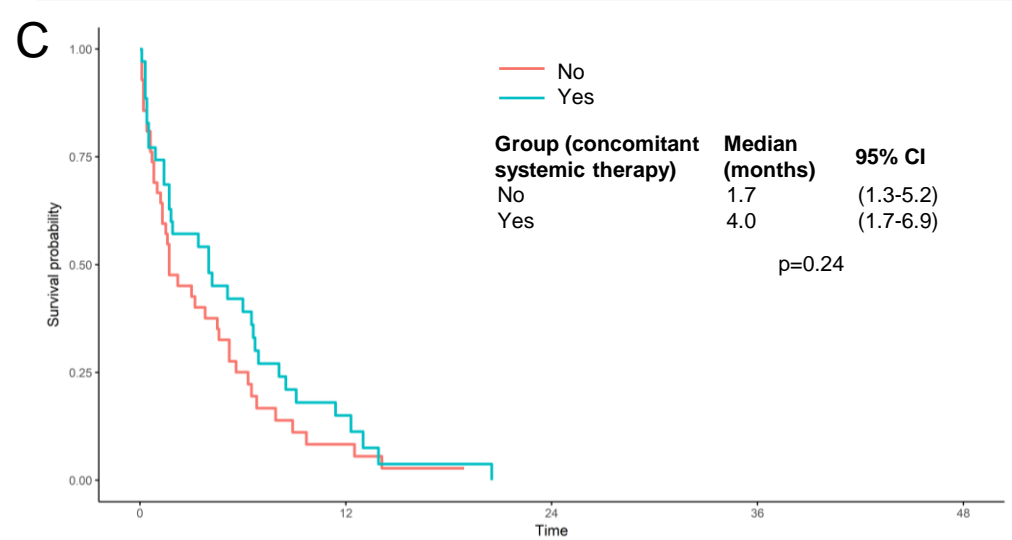

Number at risk

Time	0	12	24	36	48
No (Red)	68	5	0	0	0
Yes (Teal)	100	32	11	4	2

Number at risk

Time	0	12	24	36	48
No (Red)	18	1	1	0	0
Yes (Teal)	29	6	2	0	0

Number at risk

Time	0	12	24	36	48
No (Red)	42	3	0	0	0
Yes (Teal)	35	4	0	0	0

Number at risk

Time	0	12	24	36	48
CT backbone (Red)	79	28	9	3	2
ET alone (Teal)	21	4	2	1	0