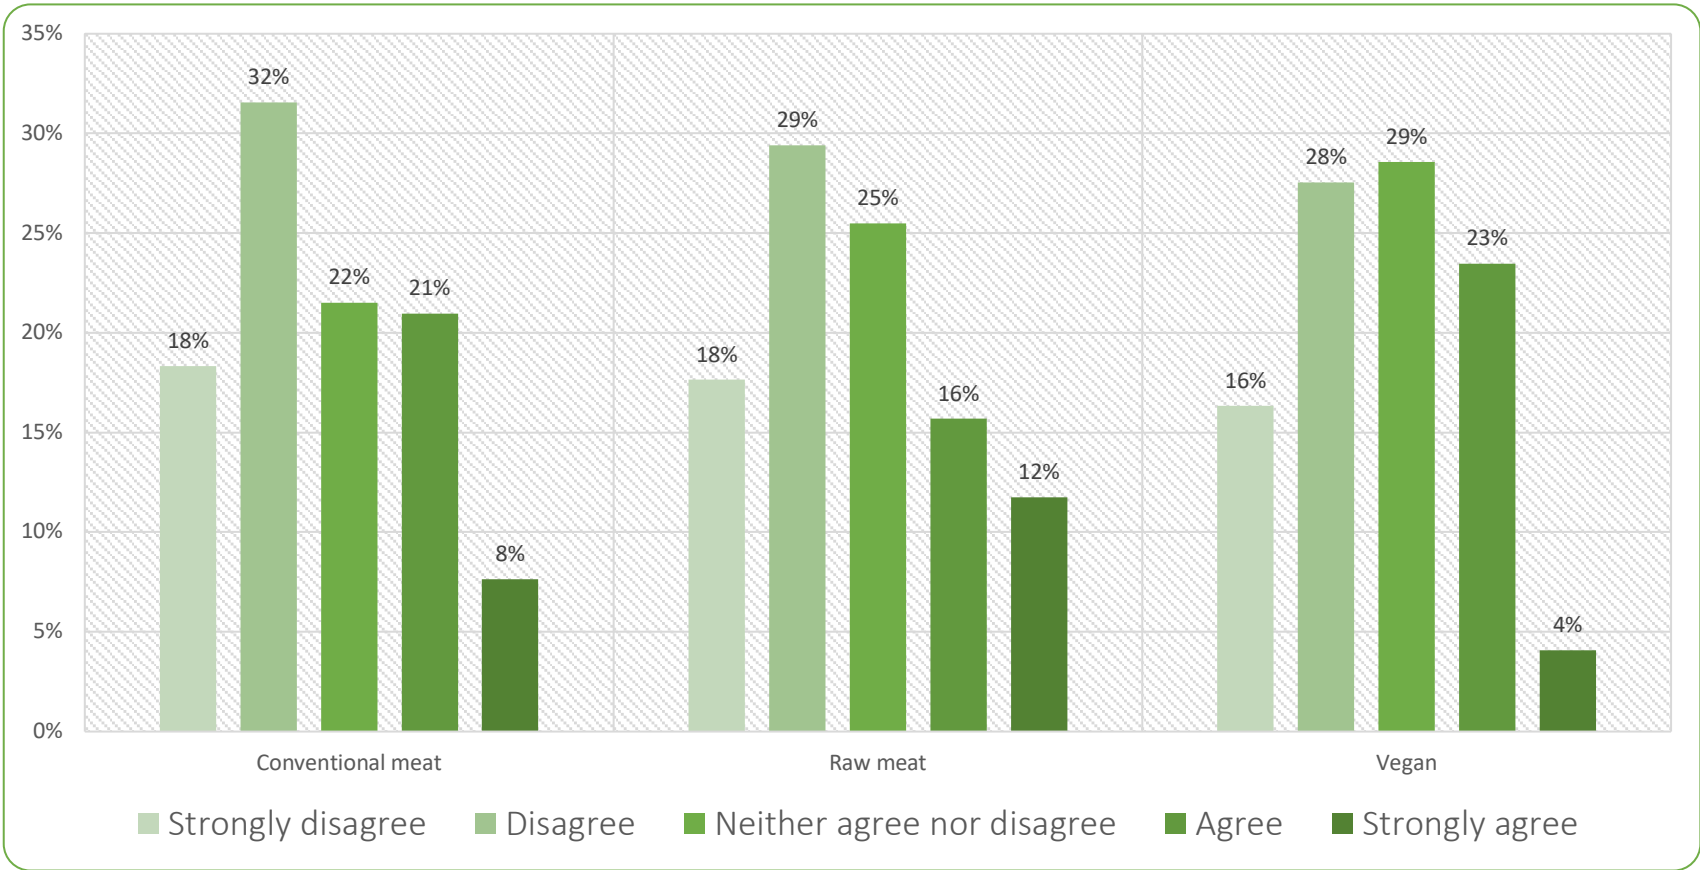

4. Remained near food bowls

Figure B4. Percentage of cats who remained near their food bowls.

Table B4. Numbers of cats who remained near their food bowls.

| Agreement level | Conventional meat | Raw meat | Vegan | Total |
|----------------------------|-------------------|----------|-------|-------|
| Strongly disagree | 173 | 9 | 16 | 198 |
| Disagree | 298 | 15 | 27 | 340 |
| Neither agree nor disagree | 203 | 13 | 28 | 244 |
| Agree | 198 | 8 | 23 | 229 |
| Strongly agree | 72 | 6 | 4 | 82 |
| Grand | 944 | 51 | 98 | 1093 |

5. Guarded food

Figure B5. Percentage of cats who guarded their food.

Table B5. Numbers of cats who guarded their food.

| Agreement level | Conventional meat | Raw meat | Vegan | Total |
|----------------------------|-------------------|----------|-------|-------|
| Strongly disagree | 385 | 20 | 35 | 440 |
| Disagree | 354 | 21 | 42 | 417 |
| Neither agree nor disagree | 125 | 5 | 15 | 145 |
| Agree | 48 | 3 | 6 | 57 |
| Strongly agree | 16 | 1 | | 17 |
| Total | 928 | 50 | 98 | 1076 |

6. Flicked ears backwards

Figure B6. Percentage of cats who flicked their ears backwards.

Table B6. Numbers of cats who flicked their ears backwards.

| Agreement level | Conventional meat | Raw meat | Vegan | Total |
|----------------------------|-------------------|----------|-------|-------|
| Strongly disagree | 184 | 10 | 28 | 222 |
| Disagree | 296 | 10 | 26 | 332 |
| Neither agree nor disagree | 229 | 14 | 22 | 265 |
| Agree | 83 | 5 | 4 | 92 |
| Strongly agree | 17 | 3 | | 20 |
| Total | 809 | 42 | 80 | 931 |