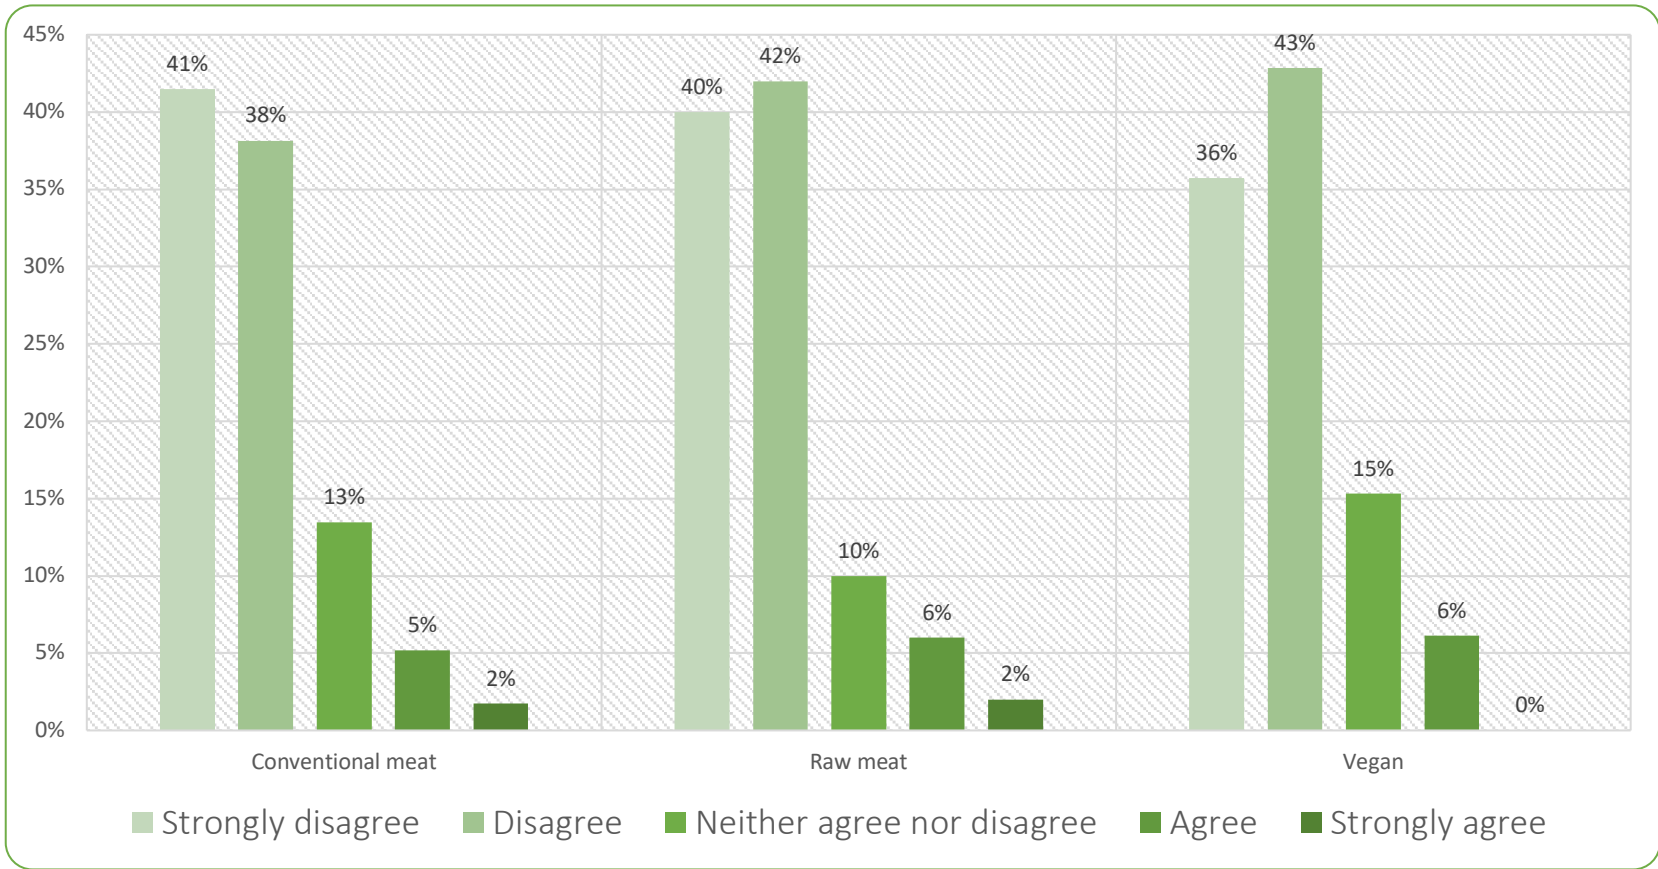

4. Remained near food bowls

Figure B4. Percentage of cats who remained near their food bowls.

Table B4. Numbers of cats who remained near their food bowls.

| Agreement level | Conventional meat | Raw meat | Vegan | Total |
|----------------------------|-------------------|----------|-------|-------|
| Strongly disagree | 173 | 9 | 16 | 198 |
| Disagree | 298 | 15 | 27 | 340 |
| Neither agree nor disagree | 203 | 13 | 28 | 244 |
| Agree | 198 | 8 | 23 | 229 |
| Strongly agree | 72 | 6 | 4 | 82 |
| Grand | 944 | 51 | 98 | 1093 |

5. Guarded food

Figure B5. Percentage of cats who guarded their food.

Table B5. Numbers of cats who guarded their food.

| Agreement level | Conventional meat | Raw meat | Vegan | Total |
|----------------------------|-------------------|----------|-------|-------|
| Strongly disagree | 385 | 20 | 35 | 440 |
| Disagree | 354 | 21 | 42 | 417 |
| Neither agree nor disagree | 125 | 5 | 15 | 145 |
| Agree | 48 | 3 | 6 | 57 |
| Strongly agree | 16 | 1 | | 17 |
| Total | 928 | 50 | 98 | 1076 |

6. Flicked ears backwards

Figure B6. Percentage of cats who flicked their ears backwards.

Table B6. Numbers of cats who flicked their ears backwards.

| Agreement level | Conventional meat | Raw meat | Vegan | Total |
|----------------------------|-------------------|----------|-------|-------|
| Strongly disagree | 184 | 10 | 28 | 222 |
| Disagree | 296 | 10 | 26 | 332 |
| Neither agree nor disagree | 229 | 14 | 22 | 265 |
| Agree | 83 | 5 | 4 | 92 |
| Strongly agree | 17 | 3 | | 20 |
| Total | 809 | 42 | 80 | 931 |