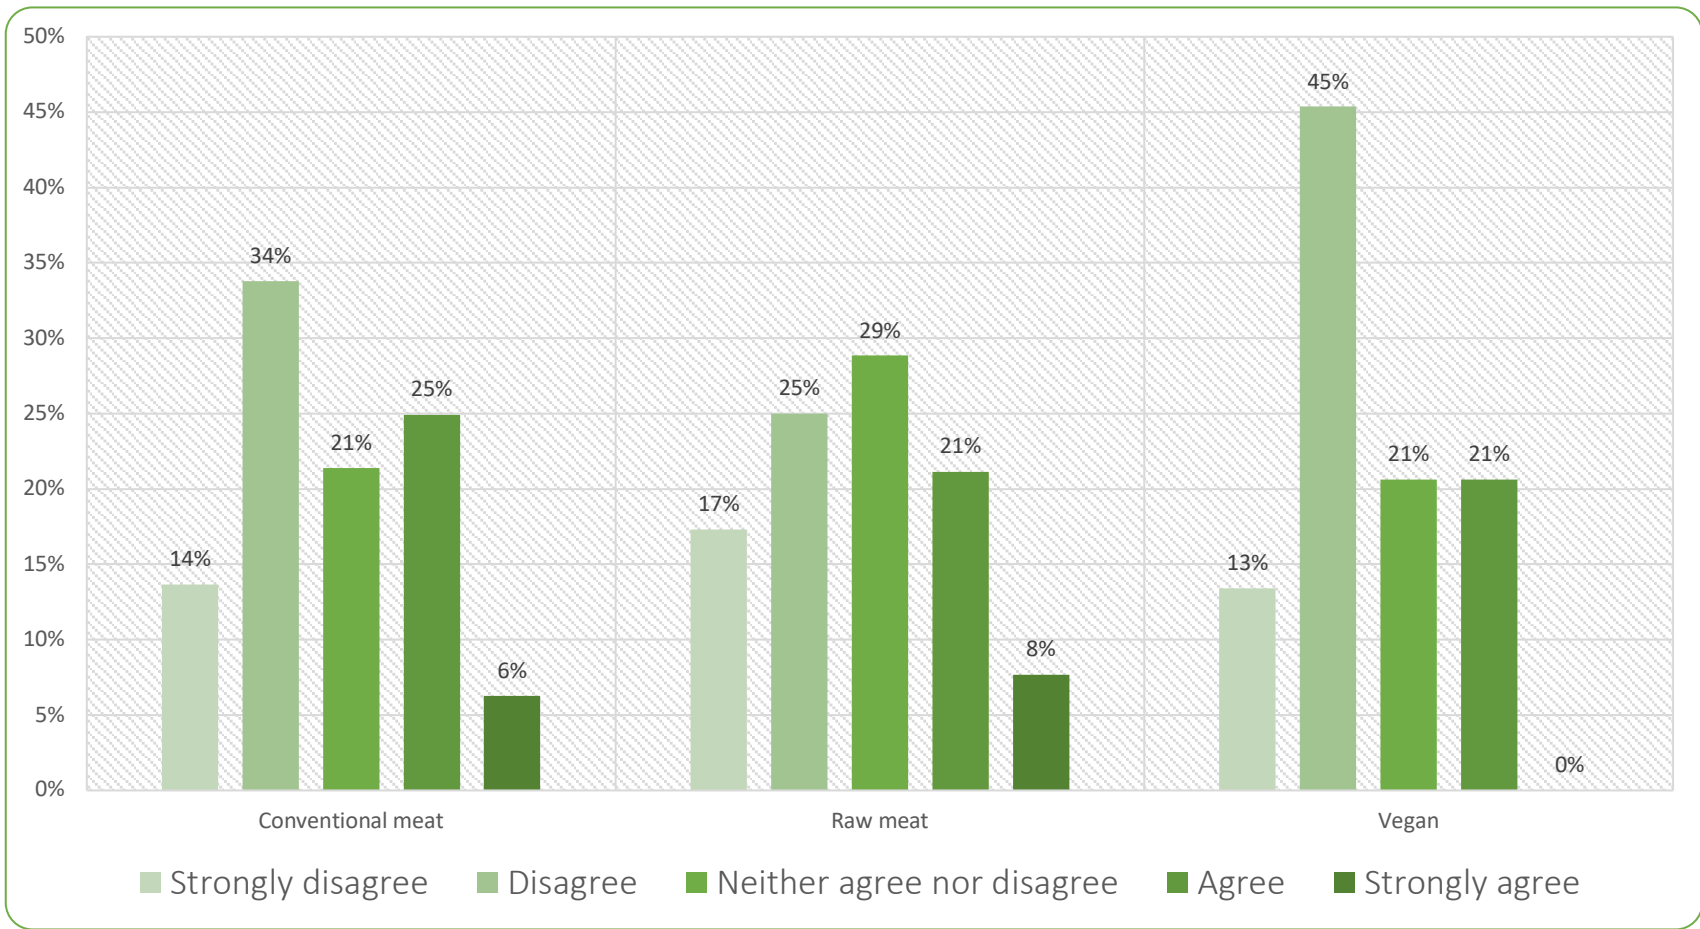

12. Sniffed/investigated food

Figure B12. Percentage of cats who sniffed/investigated their food.

Table B12. Numbers of cats who sniffed/investigated their food.

| Agreement level | Conventional meat | Raw meat | Vegan | Total |
|----------------------------|-------------------|----------|-------|-------|
| Strongly disagree | 52 | 2 | 2 | 56 |
| Disagree | 109 | 9 | 26 | 144 |
| Neither agree nor disagree | 125 | 6 | 21 | 152 |
| Agree | 479 | 23 | 34 | 536 |
| Strongly agree | 211 | 13 | 16 | 240 |
| Total | 976 | 53 | 99 | 1128 |

13. Dropped food

Figure B13. Percentage of cats who dropped their food.

Table B13. Numbers of cats who dropped their food.

| Agreement level | Conventional meat | Raw meat | Vegan | Total |
|----------------------------|-------------------|----------|-------|-------|
| Strongly disagree | 131 | 9 | 13 | 153 |
| Disagree | 324 | 13 | 44 | 381 |
| Neither agree nor disagree | 205 | 15 | 20 | 240 |
| Agree | 239 | 11 | 20 | 270 |
| Strongly agree | 60 | 4 | | 64 |
| Total | 959 | 52 | 97 | 1108 |

14. Left food uneaten

Figure B14. Percentage of cats who left food uneaten.

Table B14. Numbers of cats who left food uneaten.

| Agreement level | Conventional meat | Raw meat | Vegan | Total |
|----------------------------|-------------------|----------|-------|-------|
| Strongly disagree | 91 | 10 | 14 | 115 |
| Disagree | 121 | 11 | 19 | 151 |
| Neither agree nor disagree | 157 | 15 | 19 | 191 |
| Agree | 427 | 12 | 47 | 486 |
| Strongly agree | 177 | 4 | 2 | 183 |
| Total | 973 | 52 | 101 | 1126 |