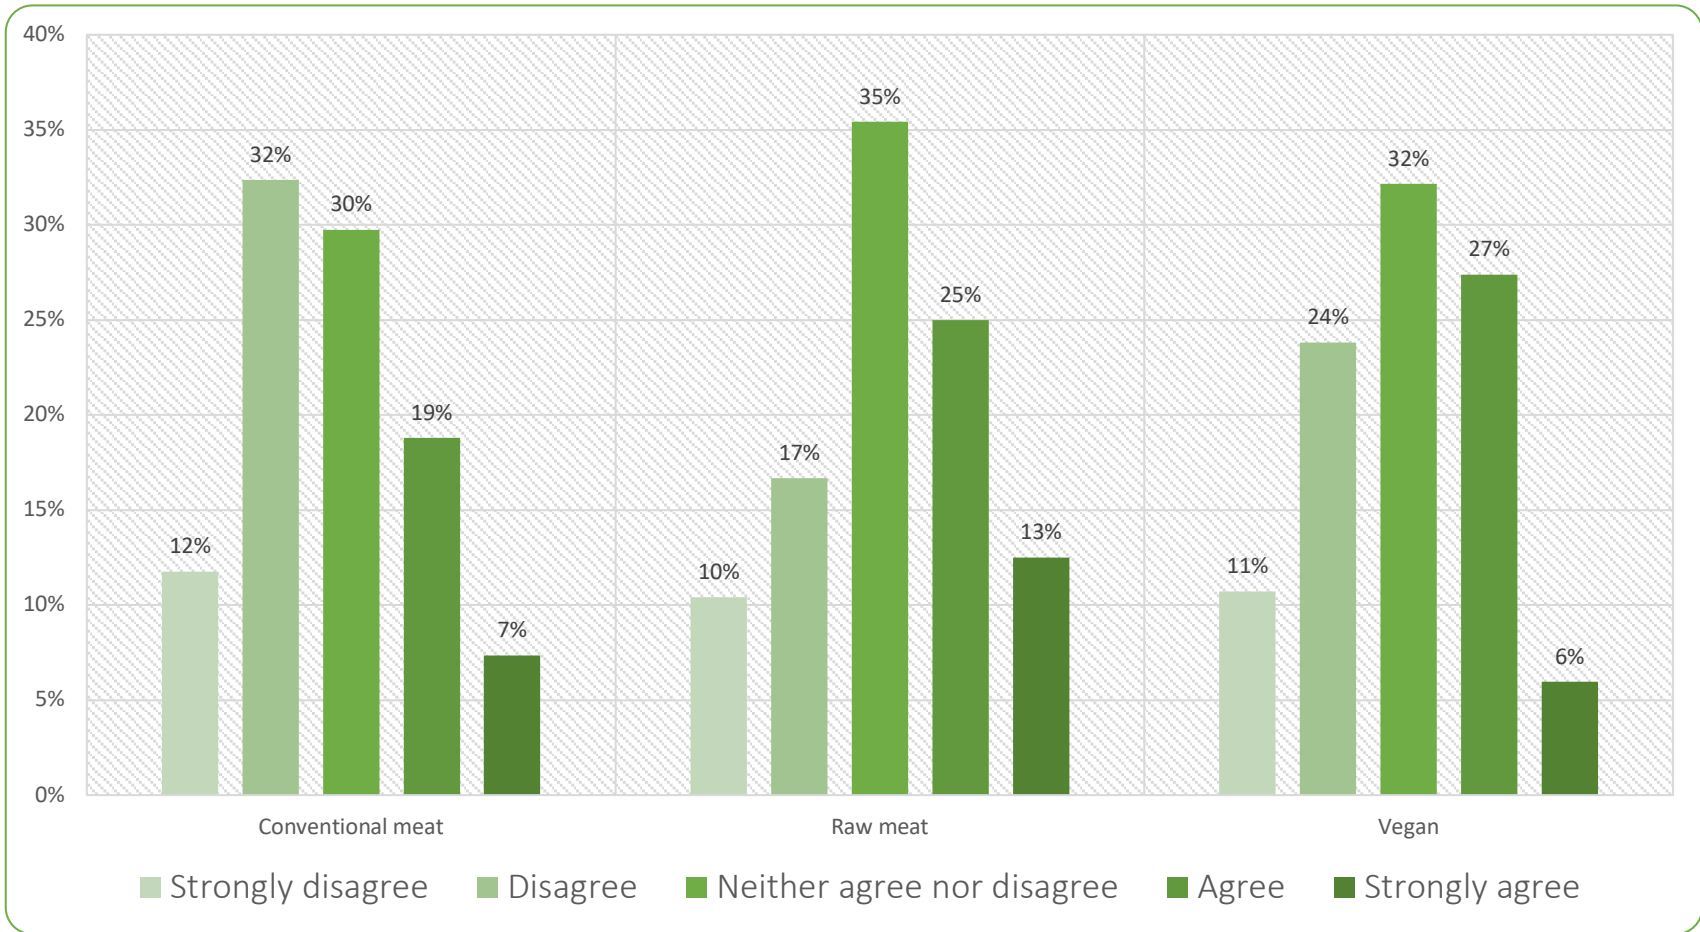

9. Licked noses

Figure B9. Percentage of cats who licked their noses.

Table B9. Numbers of cats who licked their noses.

| Agreement level | Conventional meat | Raw meat | Vegan | Total |
|----------------------------|-------------------|----------|-------|-------|
| Strongly disagree | 104 | 5 | 9 | 118 |
| Disagree | 286 | 8 | 20 | 314 |
| Neither agree nor disagree | 263 | 17 | 27 | 307 |
| Agree | 166 | 12 | 23 | 201 |
| Strongly agree | 65 | 6 | 5 | 76 |
| Total | 884 | 48 | 84 | 1016 |

10. Licked food

Figure B10. Percentage of cats who licked their food.

Table B10. Numbers of cats who licked their food.

| Agreement level | Conventional meat | Raw meat | Vegan | Total |
|----------------------------|-------------------|----------|-------|-------|
| Strongly disagree | 61 | 4 | 9 | 74 |
| Disagree | 136 | 5 | 28 | 169 |
| Neither agree nor disagree | 119 | 11 | 17 | 147 |
| Agree | 404 | 19 | 29 | 452 |
| Strongly agree | 236 | 13 | 8 | 257 |
| Total | 956 | 52 | 91 | 1099 |