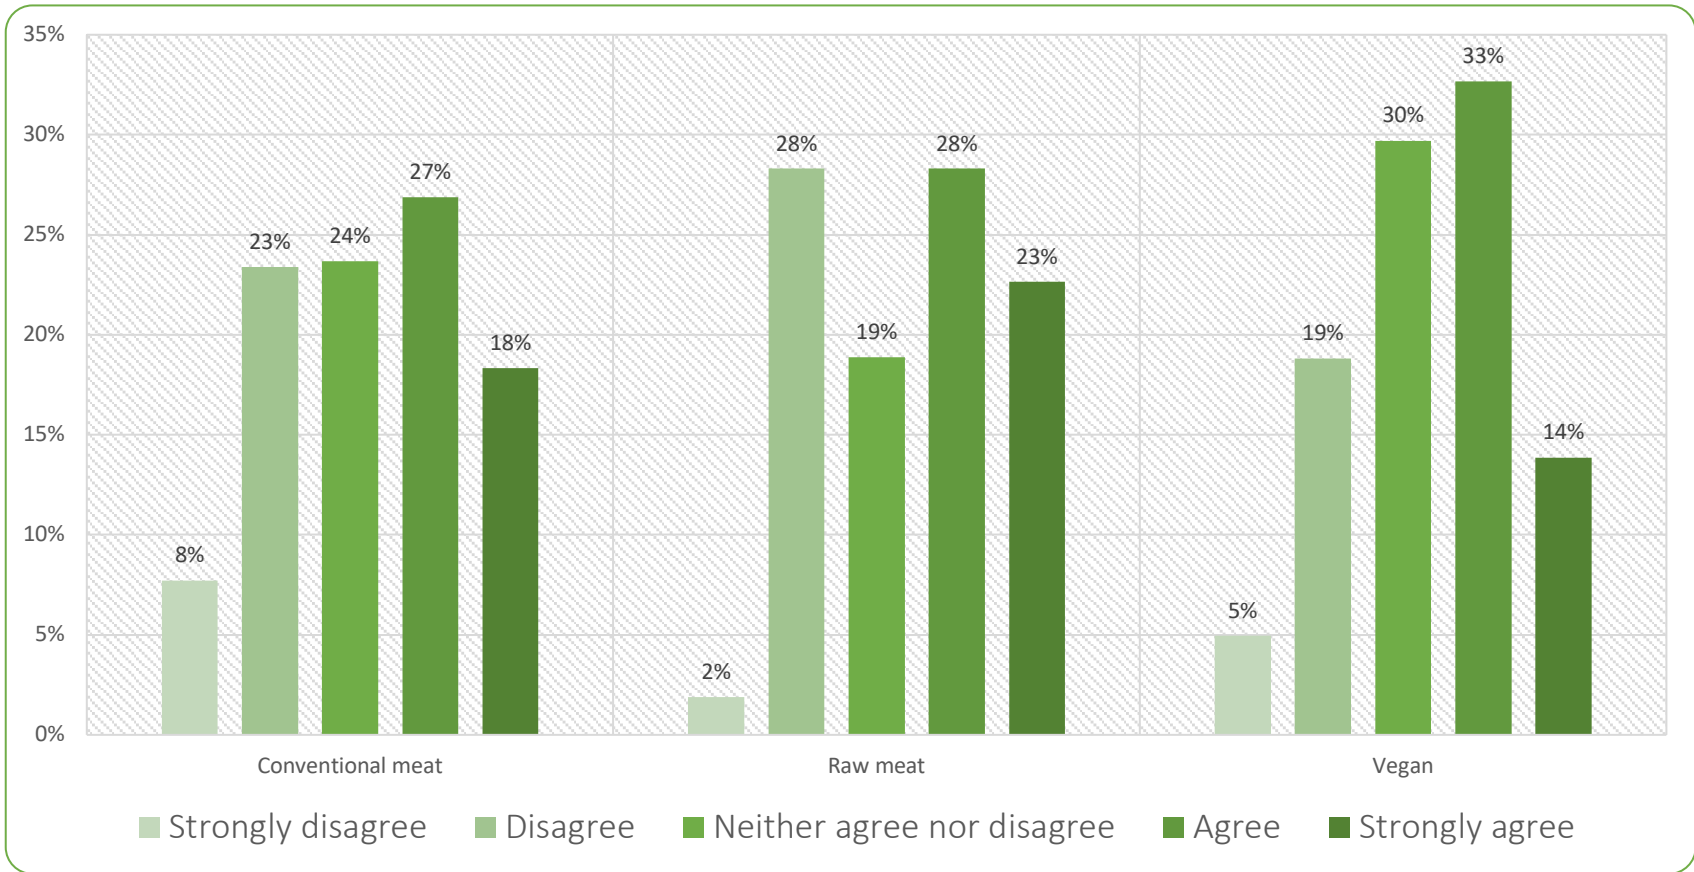

2. Meowed/vocalised

Figure B2. Percentage of cats who meowed/vocalised

Table B2. Numbers of cats who meowed/vocalised.

| Agreement level | Conventional meat | Raw meat | Vegan | Total |
|----------------------------|-------------------|----------|-------|-------|
| Strongly disagree | 70 | 3 | 6 | 79 |
| Disagree | 126 | 4 | 8 | 138 |
| Neither agree nor disagree | 94 | 3 | 18 | 115 |
| Agree | 279 | 17 | 35 | 331 |
| Strongly agree | 409 | 26 | 34 | 469 |
| Total | 978 | 53 | 101 | 1132 |

3. Ate quickly

Figure B3. Percentage of cats who ate quickly.

Table B3. Numbers of cats who ate quickly.

| Agreement level | Conventional meat | Raw meat | Vegan | Total |
|----------------------------|-------------------|----------|-------|-------|
| Strongly disagree | 75 | 1 | 5 | 81 |
| Disagree | 227 | 15 | 19 | 261 |
| Neither agree nor disagree | 230 | 10 | 30 | 270 |
| Agree | 261 | 15 | 33 | 309 |
| Strongly agree | 178 | 12 | 14 | 204 |
| Total | 971 | 53 | 101 | 1125 |

4. Remained near food bowls

Figure B4. Percentage of cats who remained near their food bowls.

Table B4. Numbers of cats who remained near their food bowls.

| Agreement level | Conventional meat | Raw meat | Vegan | Total |
|----------------------------|-------------------|----------|-------|-------|
| Strongly disagree | 173 | 9 | 16 | 198 |
| Disagree | 298 | 15 | 27 | 340 |
| Neither agree nor disagree | 203 | 13 | 28 | 244 |
| Agree | 198 | 8 | 23 | 229 |
| Strongly agree | 72 | 6 | 4 | 82 |
| Grand | 944 | 51 | 98 | 1093 |