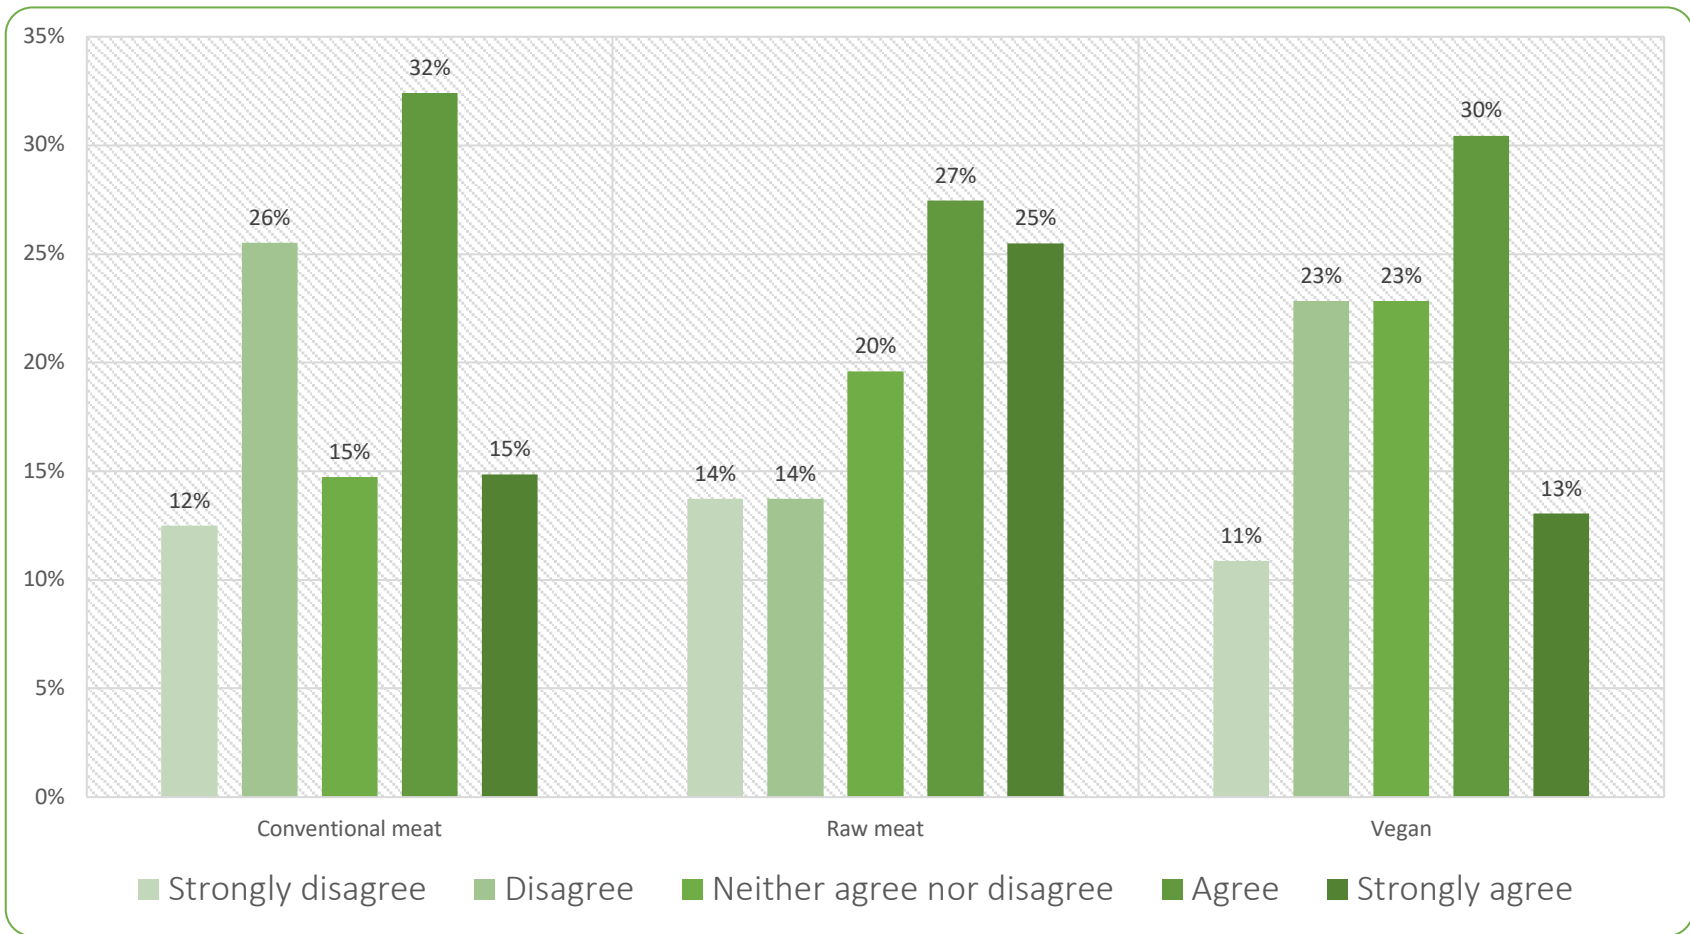

15. Grooming

Figure B15. Percentage of cats who groomed themselves.

Table B15. Numbers of cats who groomed themselves.

| Agreement level | Conventional meat | Raw meat | Vegan | Total |
|----------------------------|-------------------|----------|-------|-------|
| Strongly disagree | 116 | 7 | 10 | 133 |
| Disagree | 237 | 7 | 21 | 265 |
| Neither agree nor disagree | 137 | 10 | 21 | 168 |
| Agree | 301 | 14 | 28 | 343 |
| Strongly agree | 138 | 13 | 12 | 163 |
| Total | 929 | 51 | 92 | 1072 |