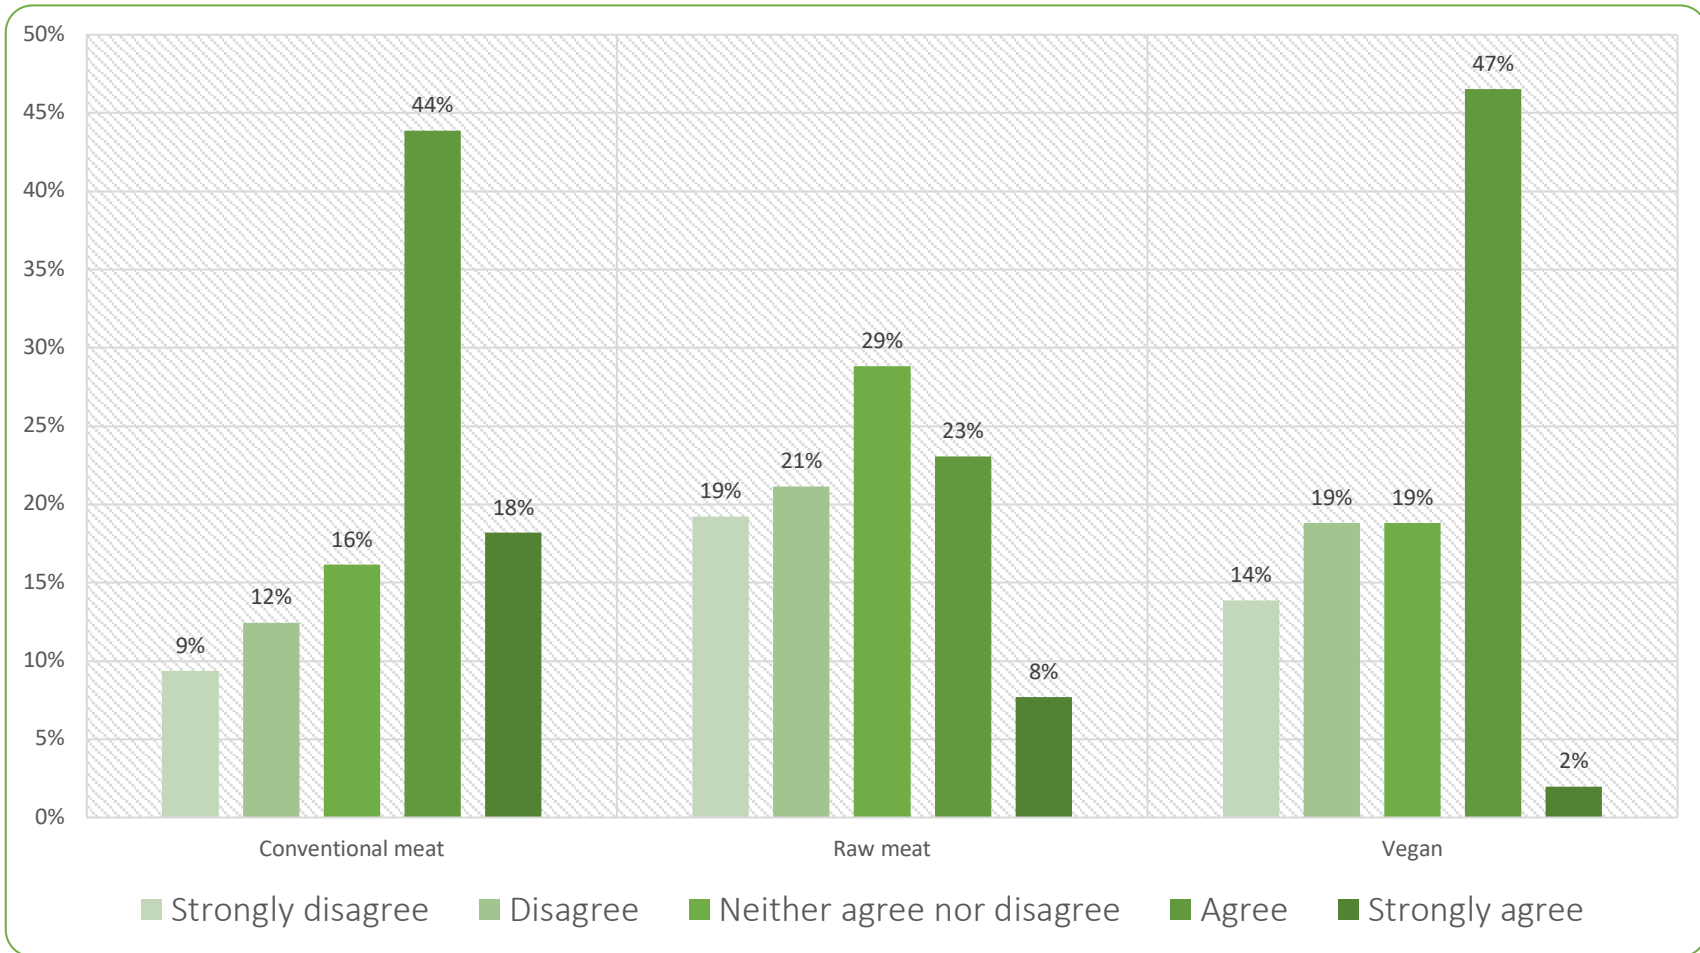

13. Dropped food

Figure B13. Percentage of cats who dropped their food.

Table B13. Numbers of cats who dropped their food.

| Agreement level | Conventional meat | Raw meat | Vegan | Total |
|----------------------------|-------------------|----------|-------|-------|
| Strongly disagree | 131 | 9 | 13 | 153 |
| Disagree | 324 | 13 | 44 | 381 |
| Neither agree nor disagree | 205 | 15 | 20 | 240 |
| Agree | 239 | 11 | 20 | 270 |
| Strongly agree | 60 | 4 | | 64 |
| Total | 959 | 52 | 97 | 1108 |

14. Left food uneaten

Figure B14. Percentage of cats who left food uneaten.

Table B14. Numbers of cats who left food uneaten.

| Agreement level | Conventional meat | Raw meat | Vegan | Total |
|----------------------------|-------------------|----------|-------|-------|
| Strongly disagree | 91 | 10 | 14 | 115 |
| Disagree | 121 | 11 | 19 | 151 |
| Neither agree nor disagree | 157 | 15 | 19 | 191 |
| Agree | 427 | 12 | 47 | 486 |
| Strongly agree | 177 | 4 | 2 | 183 |
| Total | 973 | 52 | 101 | 1126 |

15. Grooming

Figure B15. Percentage of cats who groomed themselves.

Table B15. Numbers of cats who groomed themselves.

| Agreement level | Conventional meat | Raw meat | Vegan | Total |
|----------------------------|-------------------|----------|-------|-------|
| Strongly disagree | 116 | 7 | 10 | 133 |
| Disagree | 237 | 7 | 21 | 265 |
| Neither agree nor disagree | 137 | 10 | 21 | 168 |
| Agree | 301 | 14 | 28 | 343 |
| Strongly agree | 138 | 13 | 12 | 163 |
| Total | 929 | 51 | 92 | 1072 |