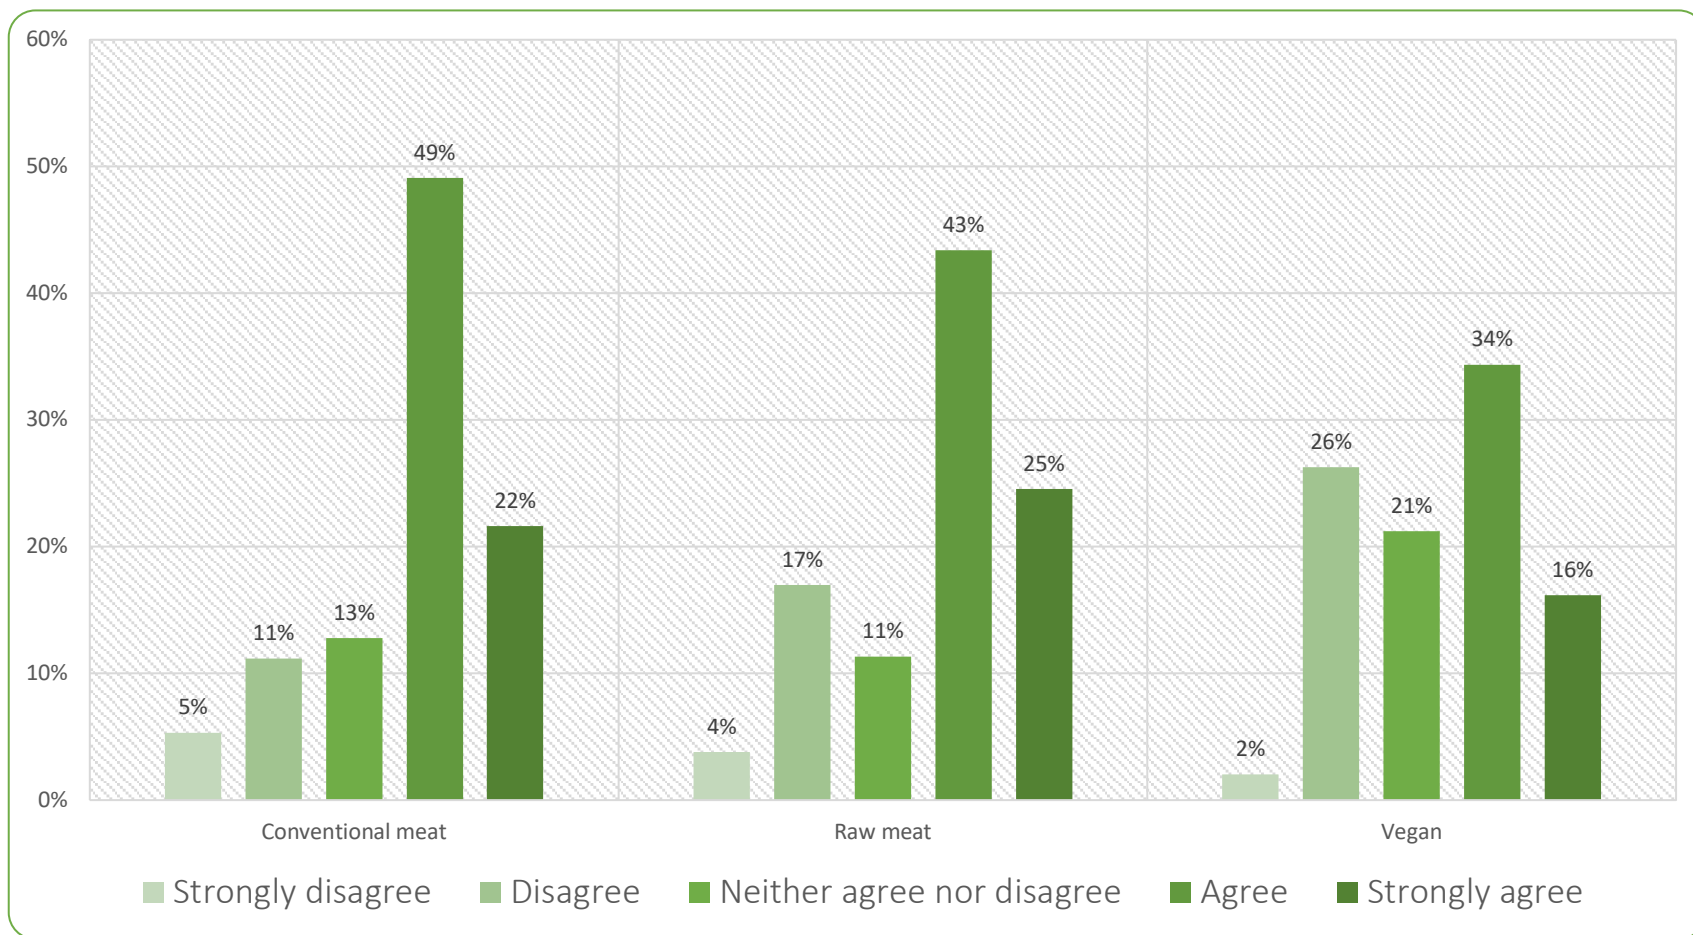

11. Licked food bowls

Figure B11. Percentage of cats who licked their food bowls.

Table B11. Numbers of cats who licked their food bowls.

| Agreement level | Conventional meat | Raw meat | Vegan | Total |
|----------------------------|-------------------|----------|-------|-------|
| Strongly disagree | 129 | 2 | 11 | 142 |
| Disagree | 252 | 14 | 34 | 300 |
| Neither agree nor disagree | 187 | 13 | 27 | 227 |
| Agree | 242 | 9 | 17 | 268 |
| Strongly agree | 150 | 14 | 7 | 171 |
| Total | 960 | 52 | 96 | 1108 |

12. Sniffed/investigated food

Figure B12. Percentage of cats who sniffed/investigated their food.

Table B12. Numbers of cats who sniffed/investigated their food.

| Agreement level | Conventional meat | Raw meat | Vegan | Total |
|----------------------------|-------------------|----------|-------|-------|
| Strongly disagree | 52 | 2 | 2 | 56 |
| Disagree | 109 | 9 | 26 | 144 |
| Neither agree nor disagree | 125 | 6 | 21 | 152 |
| Agree | 479 | 23 | 34 | 536 |
| Strongly agree | 211 | 13 | 16 | 240 |
| Total | 976 | 53 | 99 | 1128 |