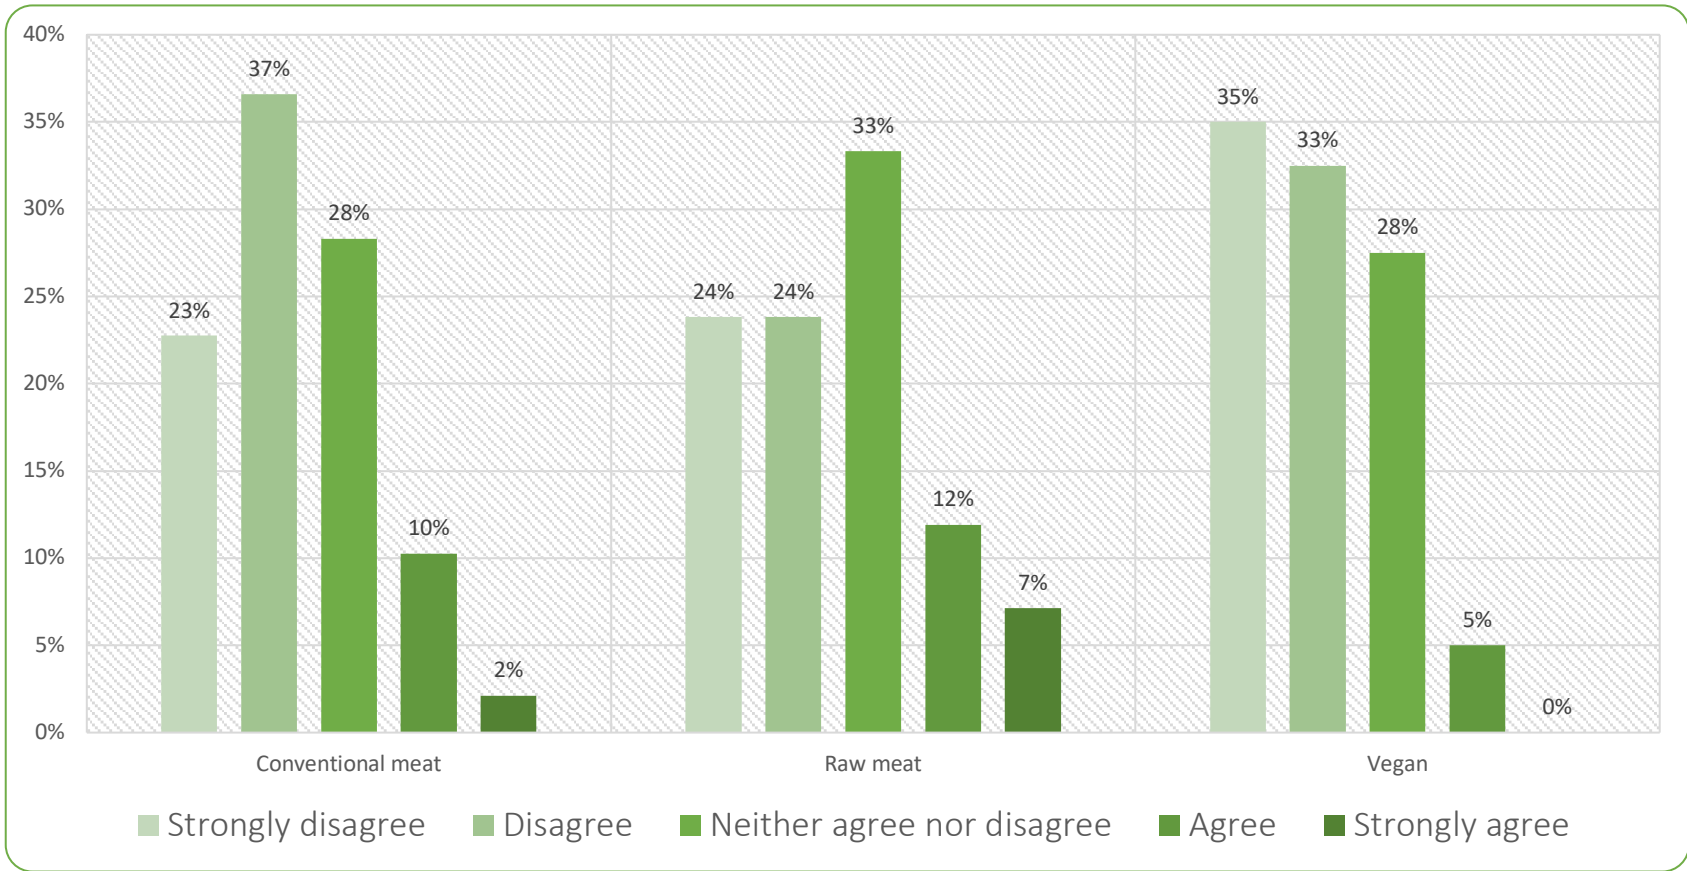

5. Guarded food

Figure B5. Percentage of cats who guarded their food.

Table B5. Numbers of cats who guarded their food.

| Agreement level | Conventional meat | Raw meat | Vegan | Total |
|----------------------------|-------------------|----------|-------|-------|
| Strongly disagree | 385 | 20 | 35 | 440 |
| Disagree | 354 | 21 | 42 | 417 |
| Neither agree nor disagree | 125 | 5 | 15 | 145 |
| Agree | 48 | 3 | 6 | 57 |
| Strongly agree | 16 | 1 | | 17 |
| Total | 928 | 50 | 98 | 1076 |

6. Flicked ears backwards

Figure B6. Percentage of cats who flicked their ears backwards.

Table B6. Numbers of cats who flicked their ears backwards.

| Agreement level | Conventional meat | Raw meat | Vegan | Total |
|----------------------------|-------------------|----------|-------|-------|
| Strongly disagree | 184 | 10 | 28 | 222 |
| Disagree | 296 | 10 | 26 | 332 |
| Neither agree nor disagree | 229 | 14 | 22 | 265 |
| Agree | 83 | 5 | 4 | 92 |
| Strongly agree | 17 | 3 | | 20 |
| Total | 809 | 42 | 80 | 931 |

7. Flicked tails

Figure B7. Percentage of cats who flicked their tails.

Table B7. Numbers of cats who flicked their tails.

| Agreement level | Conventional meat | Raw meat | Vegan | Total |
|----------------------------|-------------------|----------|-------|-------|
| Strongly disagree | 151 | 8 | 20 | 179 |
| Disagree | 266 | 11 | 30 | 307 |
| Neither agree nor disagree | 218 | 12 | 20 | 250 |
| Agree | 198 | 16 | 13 | 227 |
| Strongly agree | 45 | 3 | 1 | 49 |
| Total | 878 | 50 | 84 | 1012 |