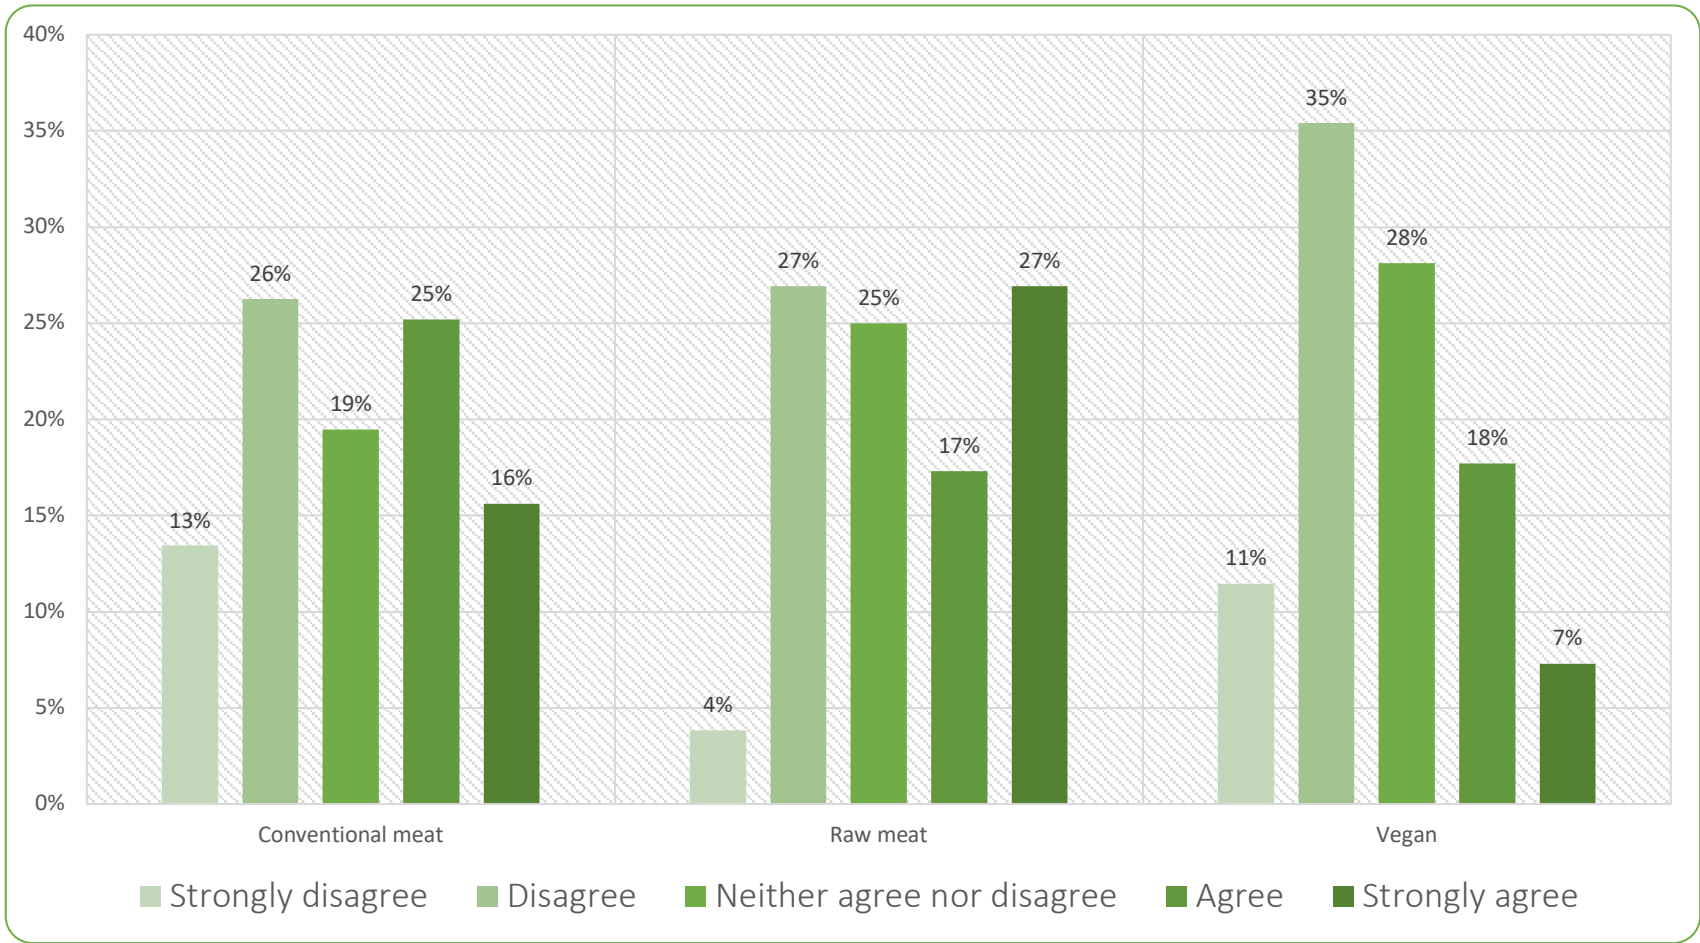

10. Licked food

Figure B10. Percentage of cats who licked their food.

Table B10. Numbers of cats who licked their food.

| Agreement level | Conventional meat | Raw meat | Vegan | Total |
|----------------------------|-------------------|----------|-------|-------|
| Strongly disagree | 61 | 4 | 9 | 74 |
| Disagree | 136 | 5 | 28 | 169 |
| Neither agree nor disagree | 119 | 11 | 17 | 147 |
| Agree | 404 | 19 | 29 | 452 |
| Strongly agree | 236 | 13 | 8 | 257 |
| Total | 956 | 52 | 91 | 1099 |

11. Licked food bowls

Figure B11. Percentage of cats who licked their food bowls.

Table B11. Numbers of cats who licked their food bowls.

| Agreement level | Conventional meat | Raw meat | Vegan | Total |
|----------------------------|-------------------|----------|-------|-------|
| Strongly disagree | 129 | 2 | 11 | 142 |
| Disagree | 252 | 14 | 34 | 300 |
| Neither agree nor disagree | 187 | 13 | 27 | 227 |
| Agree | 242 | 9 | 17 | 268 |
| Strongly agree | 150 | 14 | 7 | 171 |
| Total | 960 | 52 | 96 | 1108 |

12. Sniffed/investigated food

Figure B12. Percentage of cats who sniffed/investigated their food.

Table B12. Numbers of cats who sniffed/investigated their food.

| Agreement level | Conventional meat | Raw meat | Vegan | Total |
|----------------------------|-------------------|----------|-------|-------|
| Strongly disagree | 52 | 2 | 2 | 56 |
| Disagree | 109 | 9 | 26 | 144 |
| Neither agree nor disagree | 125 | 6 | 21 | 152 |
| Agree | 479 | 23 | 34 | 536 |
| Strongly agree | 211 | 13 | 16 | 240 |
| Total | 976 | 53 | 99 | 1128 |