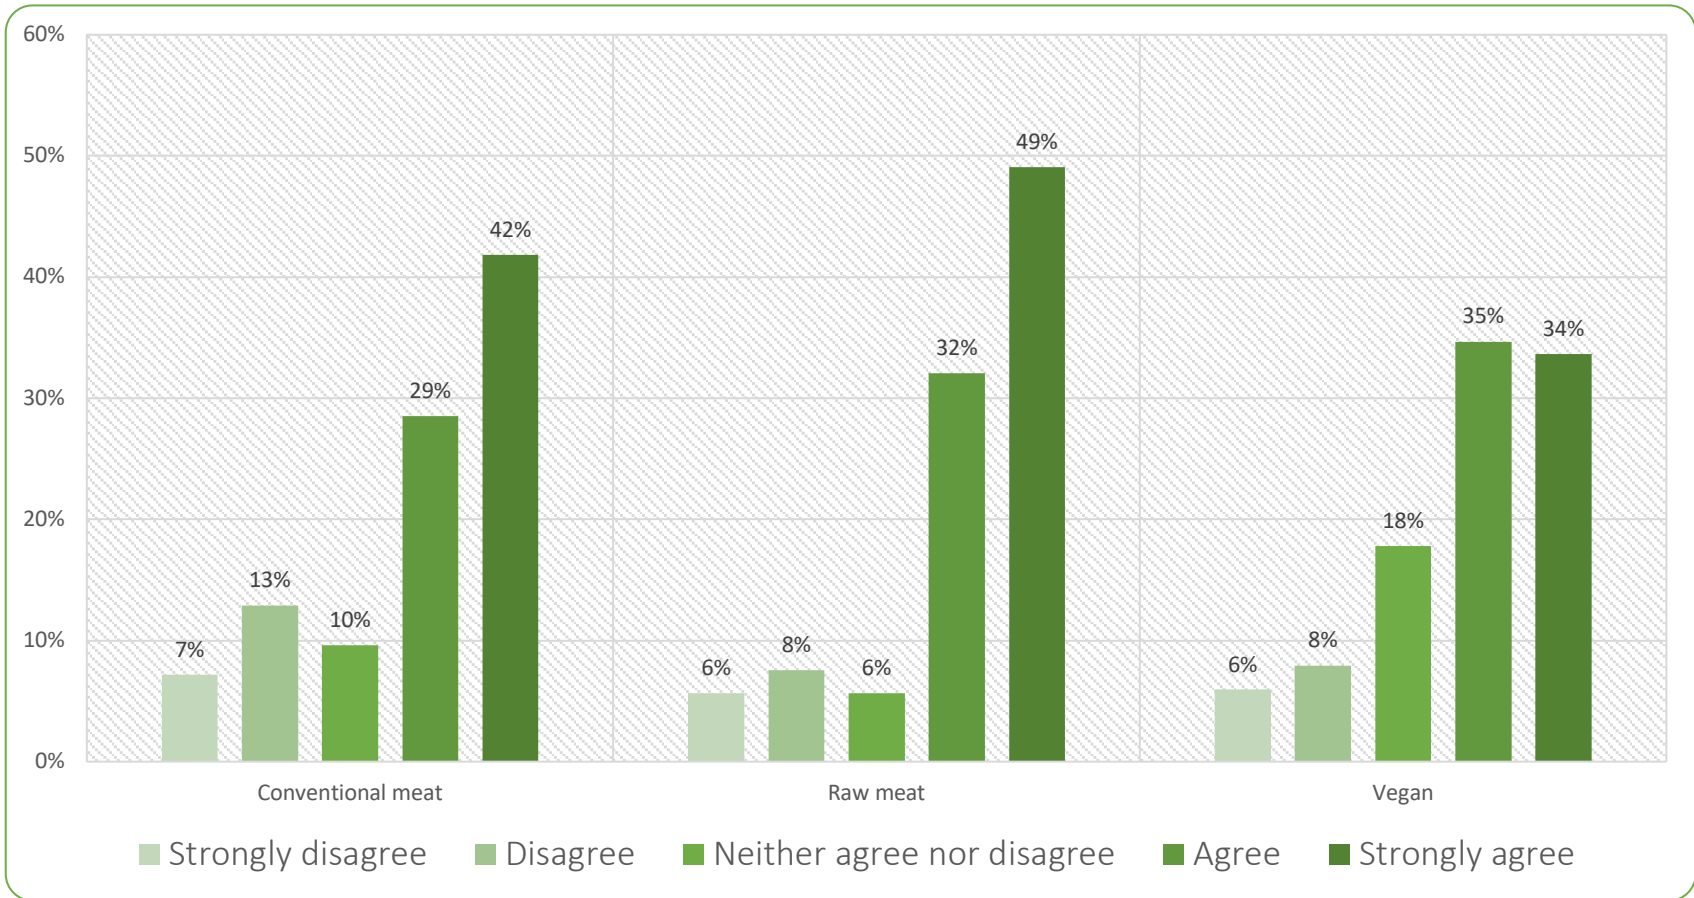

2. Meowed/vocalised

Figure B2. Percentage of cats who meowed/vocalised

Table B2. Numbers of cats who meowed/vocalised.

| Agreement level | Conventional meat | Raw meat | Vegan | Total |
|----------------------------|-------------------|----------|-------|-------|
| Strongly disagree | 70 | 3 | 6 | 79 |
| Disagree | 126 | 4 | 8 | 138 |
| Neither agree nor disagree | 94 | 3 | 18 | 115 |
| Agree | 279 | 17 | 35 | 331 |
| Strongly agree | 409 | 26 | 34 | 469 |
| Total | 978 | 53 | 101 | 1132 |

3. Ate quickly

Figure B3. Percentage of cats who ate quickly.

Table B3. Numbers of cats who ate quickly.

| Agreement level | Conventional meat | Raw meat | Vegan | Total |
|----------------------------|-------------------|----------|-------|-------|
| Strongly disagree | 75 | 1 | 5 | 81 |
| Disagree | 227 | 15 | 19 | 261 |
| Neither agree nor disagree | 230 | 10 | 30 | 270 |
| Agree | 261 | 15 | 33 | 309 |
| Strongly agree | 178 | 12 | 14 | 204 |
| Total | 971 | 53 | 101 | 1125 |