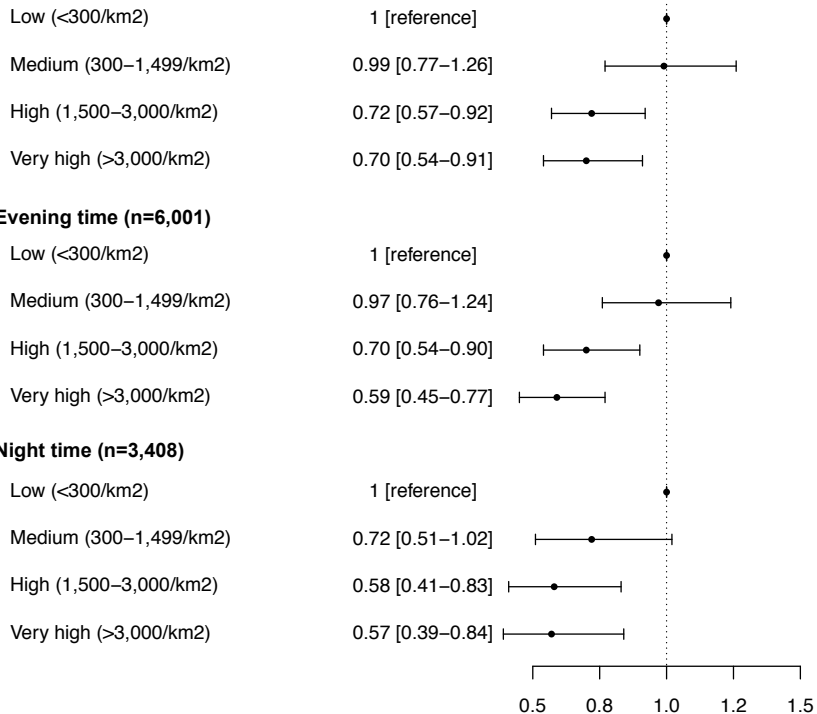

Crude**Adjusted****Day time (n=7,519)****Evening time (n=6,001)****Night time (n=3,408)**

Odds Ratio [95% CI]

Odds Ratio [95% CI]