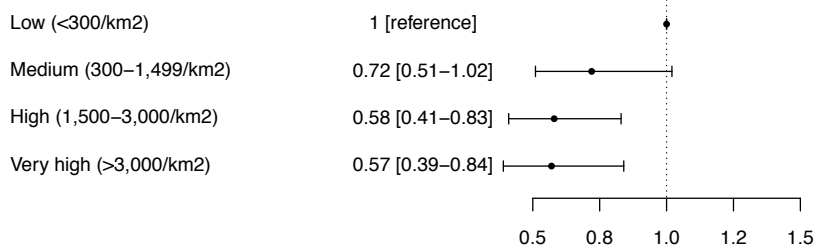

Crude**Adjusted****Day time (n=7,519)****Evening time (n=6,001)****Night time (n=3,408)**

Odds Ratio [95% CI]

Odds Ratio [95% CI]