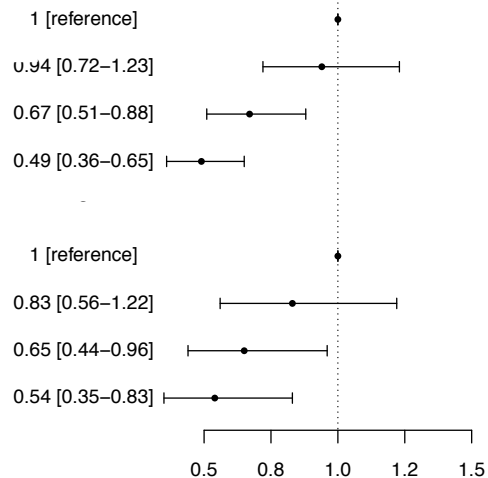

Crude**Adjusted****Day time (n=7,519)****Evening time (n=6,001)****Night time (n=3,408)**

Odds Ratio [95% CI]

Odds Ratio [95% CI]