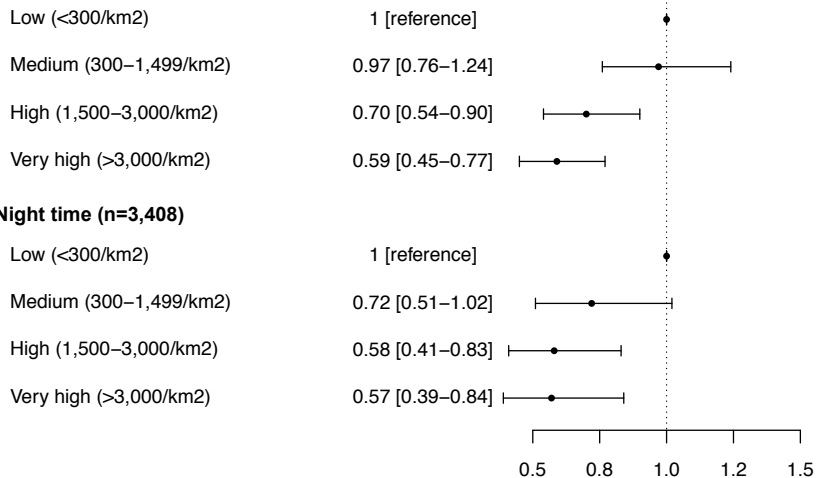

Crude**Adjusted****Day time (n=7,519)****Evening time (n=6,001)****Night time (n=3,408)**

Odds Ratio [95% CI]

Odds Ratio [95% CI]