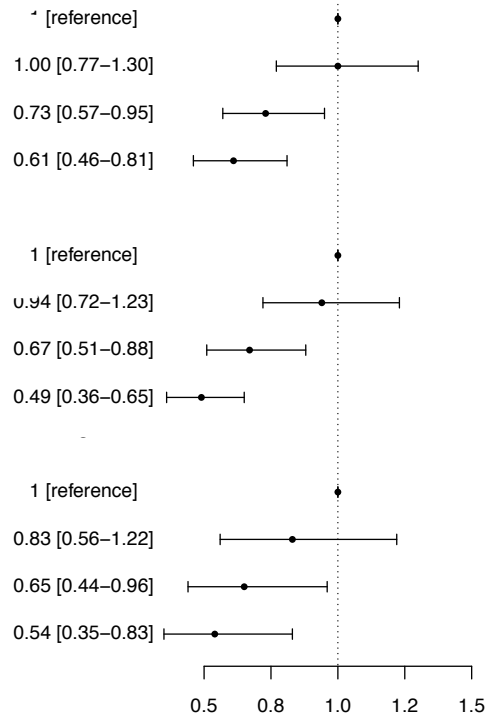

Crude**Adjusted****Day time (n=7,519)****Evening time (n=6,001)****Night time (n=3,408)**

Odds Ratio [95% CI]

Odds Ratio [95% CI]