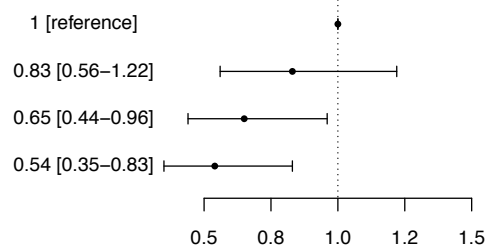

Crude**Adjusted****Day time (n=7,519)****Evening time (n=6,001)****Night time (n=3,408)**

Odds Ratio [95% CI]

Odds Ratio [95% CI]