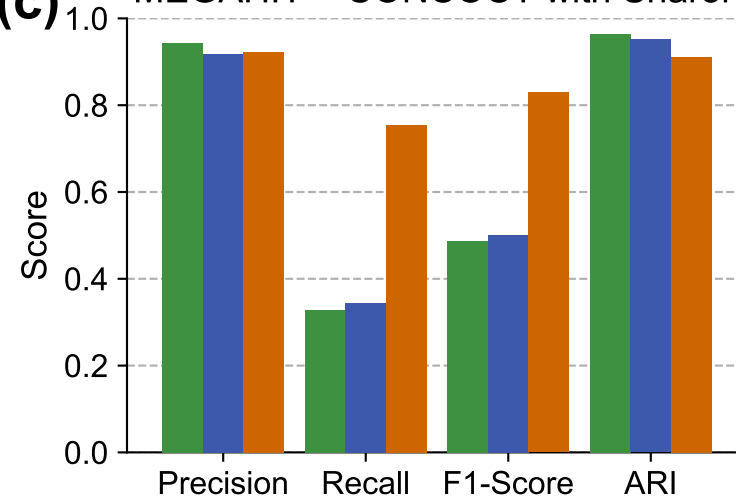

(a) MEGAHIT + CONCOCT with BMock12**(b)** MEGAHIT + CONCOCT with SYNTH64**(c)** MEGAHIT + CONCOCT with Sharon**(d)** metaSPAdes + CONCOCT with BMock12**(e)** metaSPAdes + CONCOCT with SYNTH64**(f)** metaSPAdes + CONCOCT with Sharon