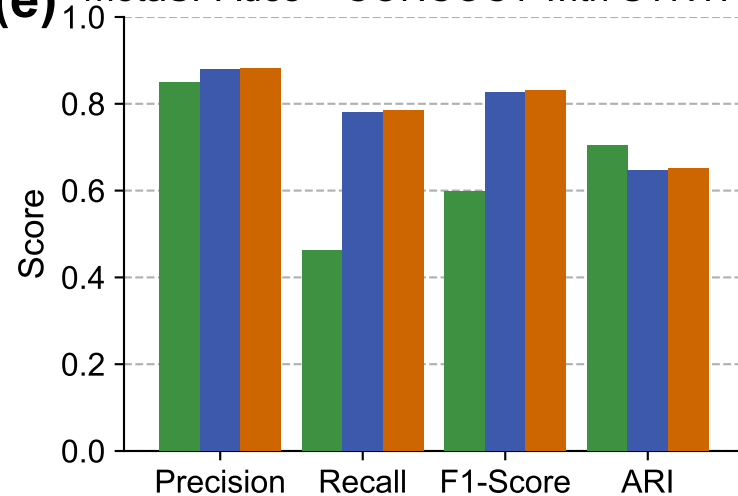

(a) MEGAHIT + CONCOCT with BMock12**(b)** MEGAHIT + CONCOCT with SYNTH64**(c)** MEGAHIT + CONCOCT with Sharon**(d)** metaSPAdes + CONCOCT with BMock12**(e)** metaSPAdes + CONCOCT with SYNTH64**(f)** metaSPAdes + CONCOCT with Sharon