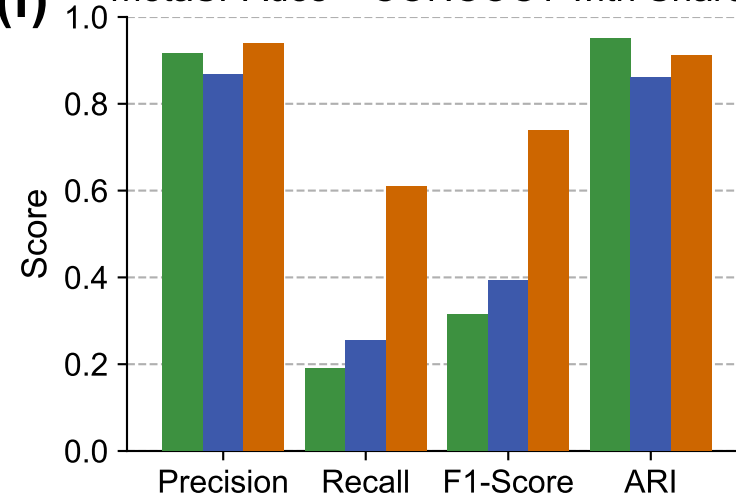

(a) MEGAHIT + CONCOCT with BMock12**(b)** MEGAHIT + CONCOCT with SYNTH64**(c)** MEGAHIT + CONCOCT with Sharon**(d)** metaSPAdes + CONCOCT with BMock12**(e)** metaSPAdes + CONCOCT with SYNTH64**(f)** metaSPAdes + CONCOCT with Sharon