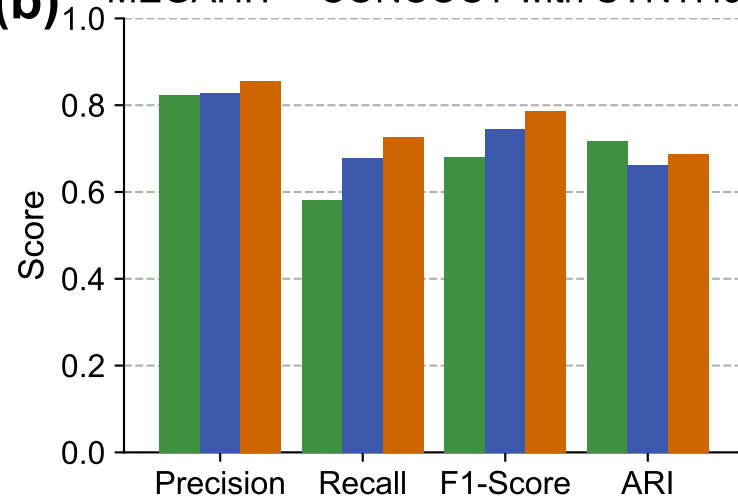

(a) MEGAHIT + CONCOCT with BMock12**(b)** MEGAHIT + CONCOCT with SYNTH64**(c)** MEGAHIT + CONCOCT with Sharon**(d)** metaSPAdes + CONCOCT with BMock12**(e)** metaSPAdes + CONCOCT with SYNTH64**(f)** metaSPAdes + CONCOCT with Sharon