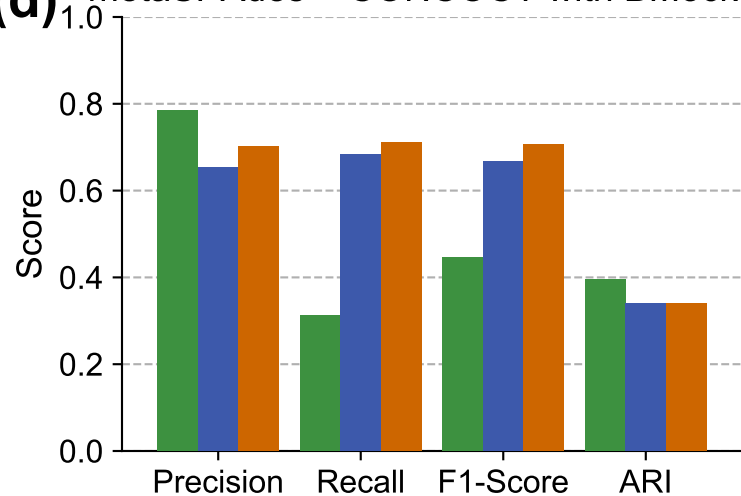

(a) MEGAHIT + CONCOCT with BMock12**(b)** MEGAHIT + CONCOCT with SYNTH64**(c)** MEGAHIT + CONCOCT with Sharon**(d)** metaSPAdes + CONCOCT with BMock12**(e)** metaSPAdes + CONCOCT with SYNTH64**(f)** metaSPAdes + CONCOCT with Sharon