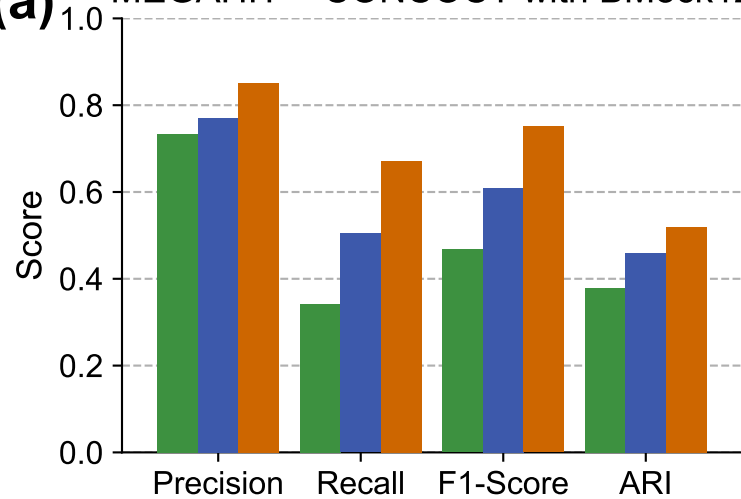

(a) MEGAHIT + CONCOCT with BMock12**(b)** MEGAHIT + CONCOCT with SYNTH64**(c)** MEGAHIT + CONCOCT with Sharon**(d)** metaSPAdes + CONCOCT with BMock12**(e)** metaSPAdes + CONCOCT with SYNTH64**(f)** metaSPAdes + CONCOCT with Sharon