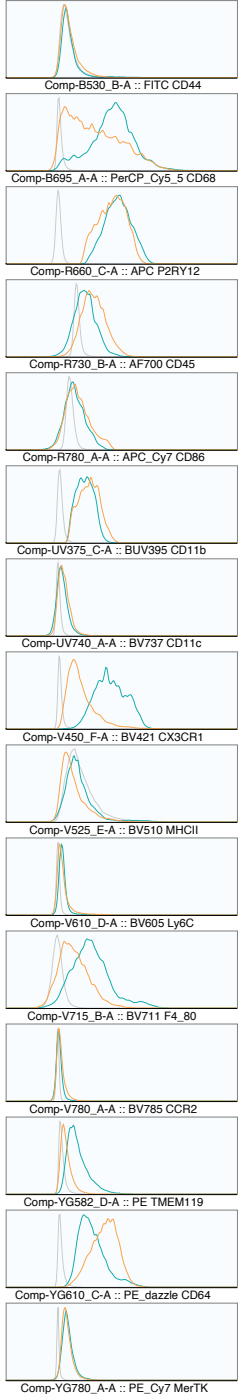

Mock - d0**WNV - d7****P2RY12^{hi} CD86⁺****P2RY12^{hi} CD86⁻****P2RY12^{lo} CD86⁺****P2RY12^{lo} CD86⁻**

P2RY12^{hi} CD86⁺
P2RY12^{hi} CD86⁻

P2RY12^{lo} CD86⁺
P2RY12^{lo} CD86⁻

Mock - d0**WNV - d7**