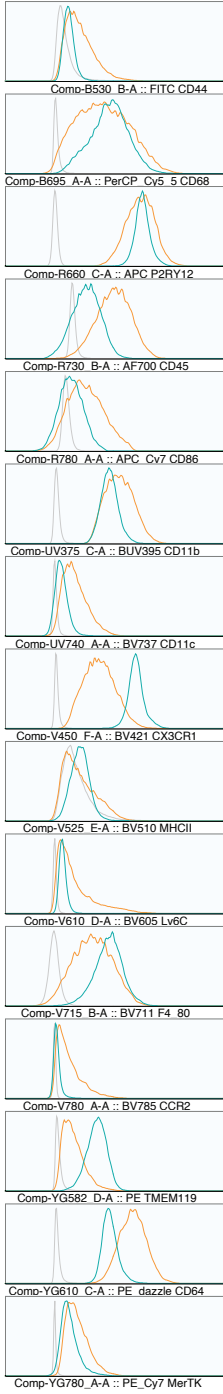

Mock - d0**WNV - d7****P2RY12^{hi} CD86⁺****P2RY12^{hi} CD86⁻****P2RY12^{lo} CD86⁺****P2RY12^{lo} CD86⁻**

P2RY12^{hi} CD86⁺
P2RY12^{hi} CD86⁻

P2RY12^{lo} CD86⁺
P2RY12^{lo} CD86⁻

Mock - d0**WNV - d7**