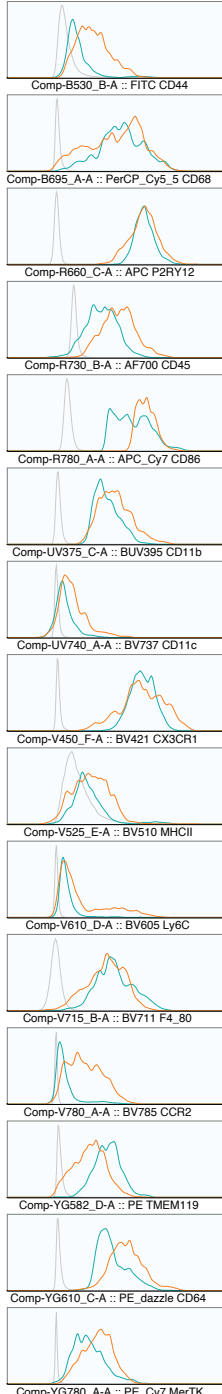

Mock - d0**WNV - d7****P2RY12^{hi} CD86⁺****P2RY12^{hi} CD86⁻****P2RY12^{lo} CD86⁺****P2RY12^{lo} CD86⁻**

P2RY12^{hi} CD86⁺
P2RY12^{hi} CD86⁻

P2RY12^{lo} CD86⁺
P2RY12^{lo} CD86⁻

Mock - d0**WNV - d7**