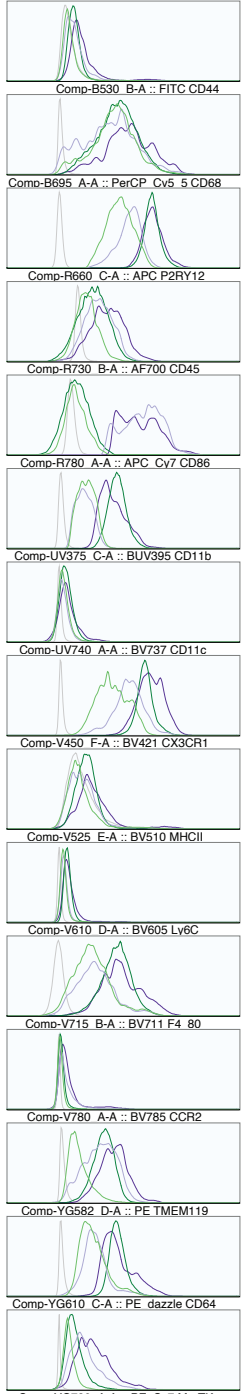

Mock - d0**WNV - d7****P2RY12^{hi} CD86⁺****P2RY12^{hi} CD86⁻****P2RY12^{lo} CD86⁺****P2RY12^{lo} CD86⁻**

P2RY12^{hi} CD86⁺
P2RY12^{hi} CD86⁻

P2RY12^{lo} CD86⁺
P2RY12^{lo} CD86⁻

Mock - d0**WNV - d7**