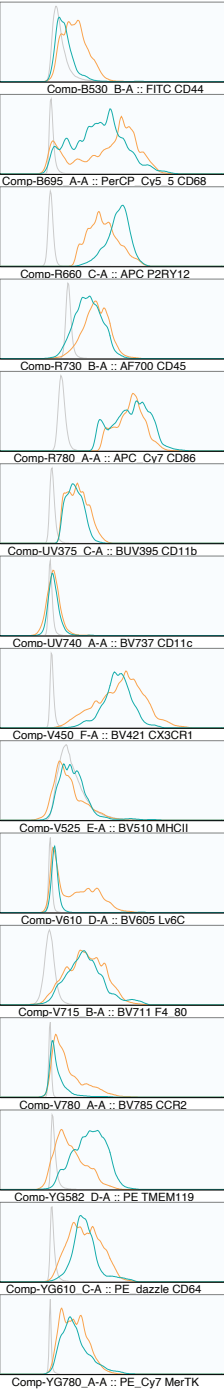

Mock - d0**WNV - d7****P2RY12^{hi} CD86⁺****P2RY12^{hi} CD86⁻****P2RY12^{lo} CD86⁺****P2RY12^{lo} CD86⁻**

P2RY12^{hi} CD86⁺
P2RY12^{hi} CD86⁻

P2RY12^{lo} CD86⁺
P2RY12^{lo} CD86⁻

Mock - d0**WNV - d7**