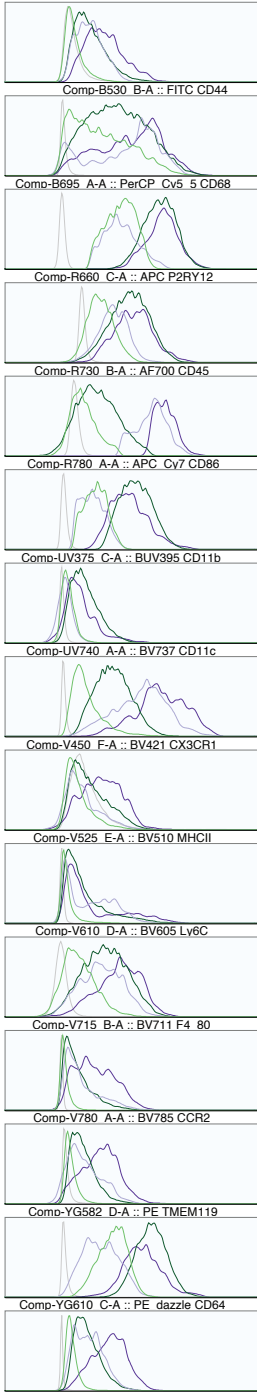

Mock - d0**WNV - d7****P2RY12^{hi} CD86⁺****P2RY12^{hi} CD86⁻****P2RY12^{lo} CD86⁺****P2RY12^{lo} CD86⁻**

P2RY12^{hi} CD86⁺
P2RY12^{hi} CD86⁻

P2RY12^{lo} CD86⁺
P2RY12^{lo} CD86⁻

Mock - d0**WNV - d7**