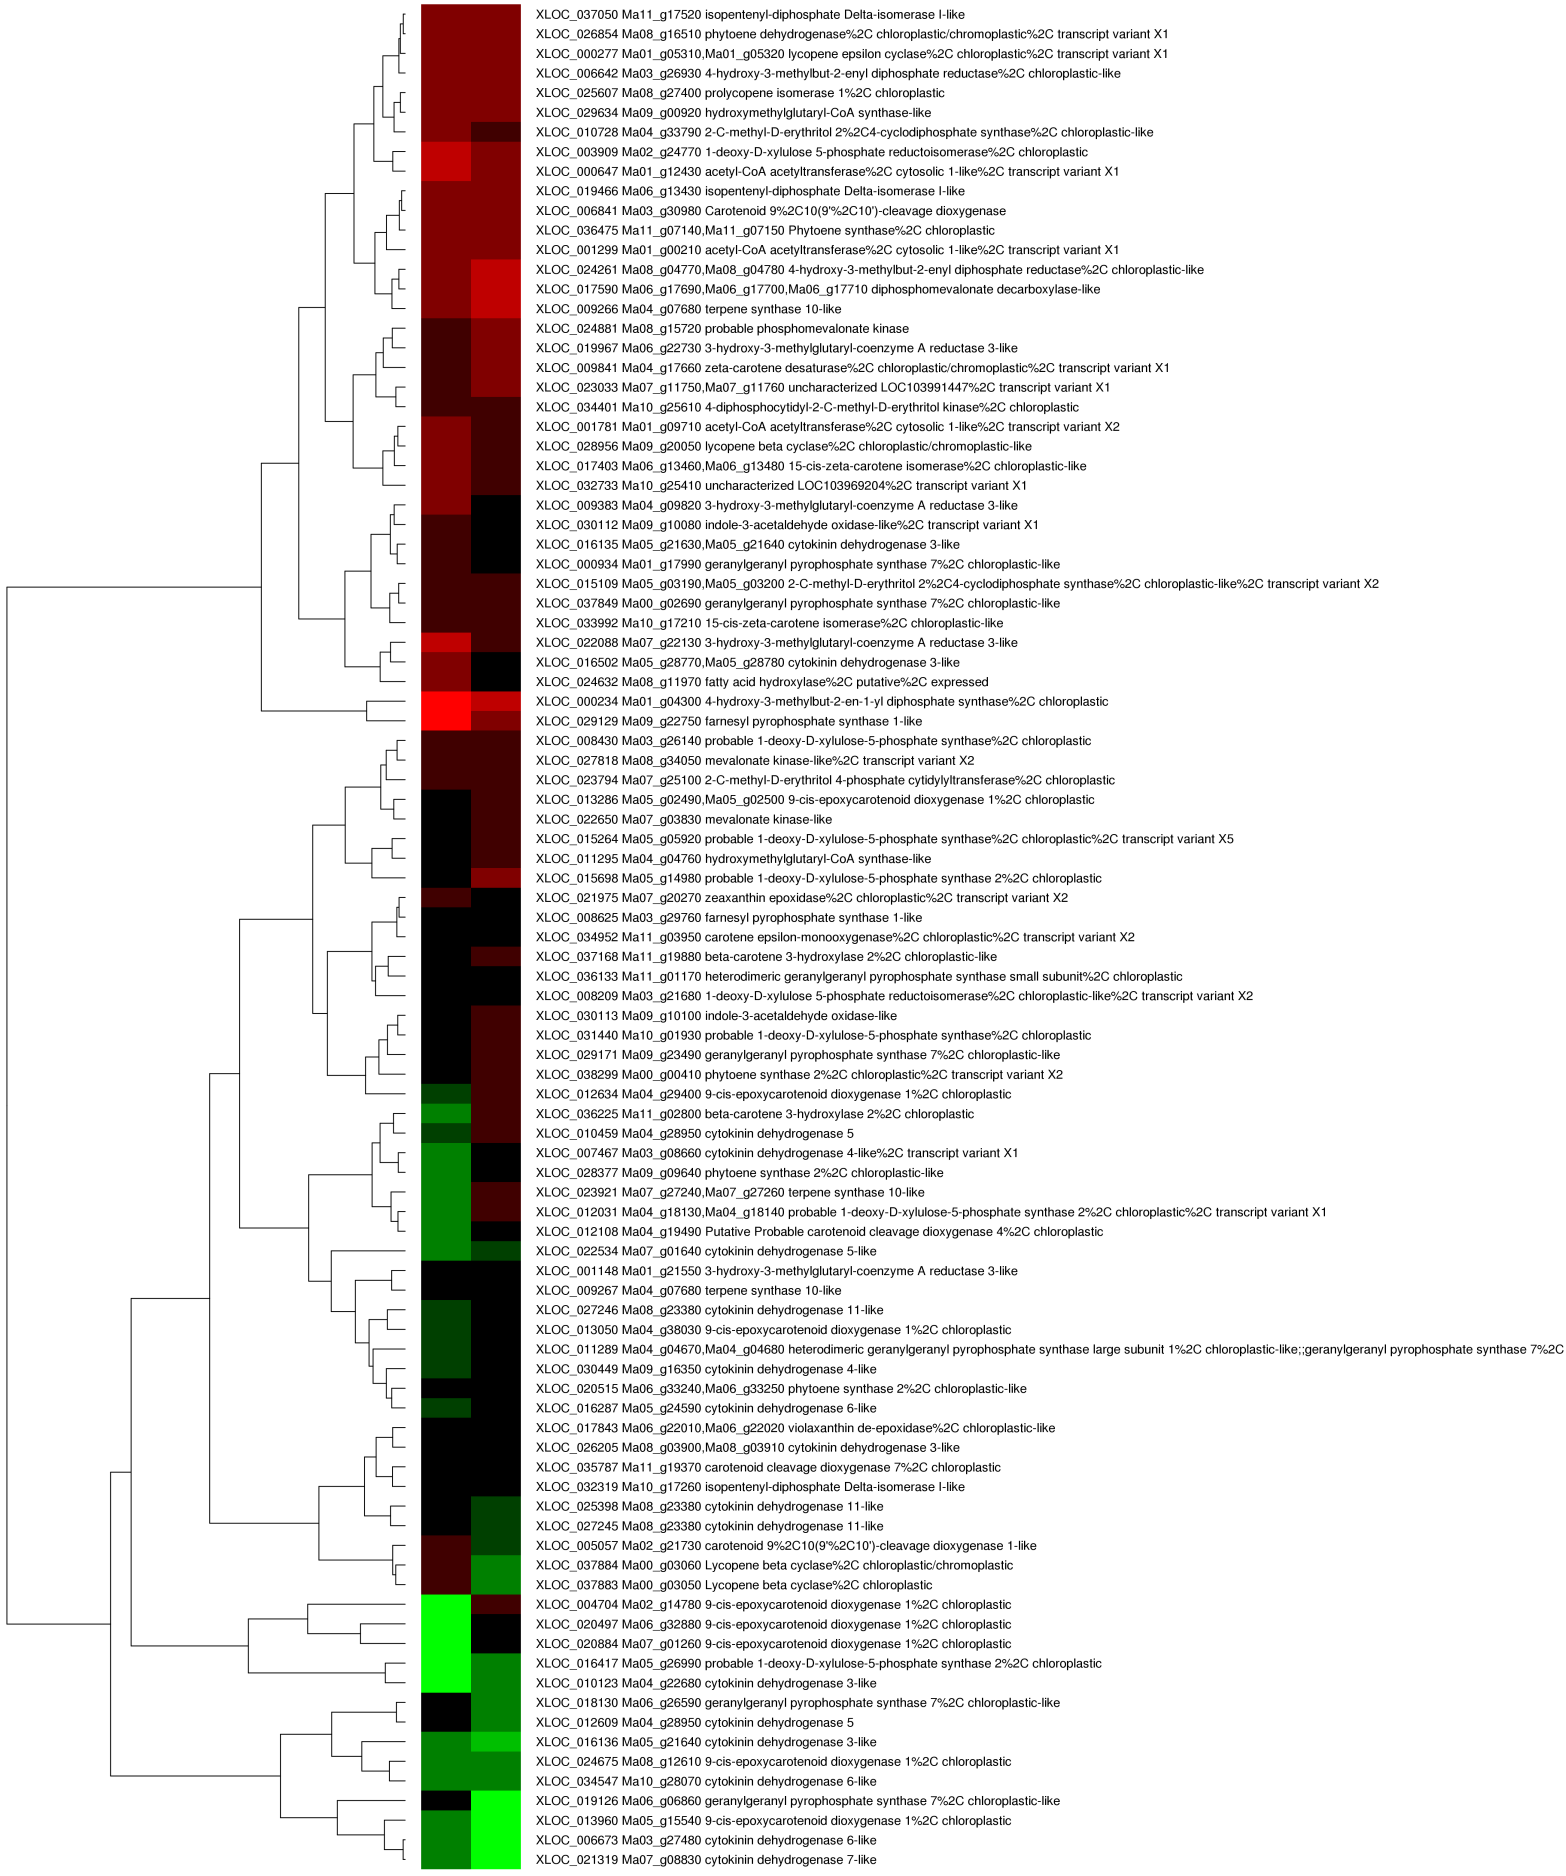

Color Key and Histogram

Heatmap of NEN-6W_vs_NEN-RIPE