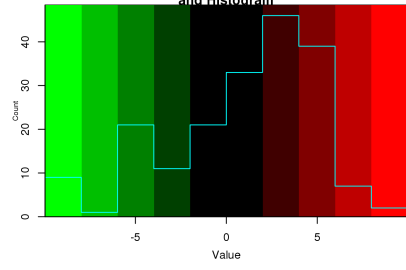

Color Key and Histogram

Heatmap of NEN-6W_vs_NEN-RIPE