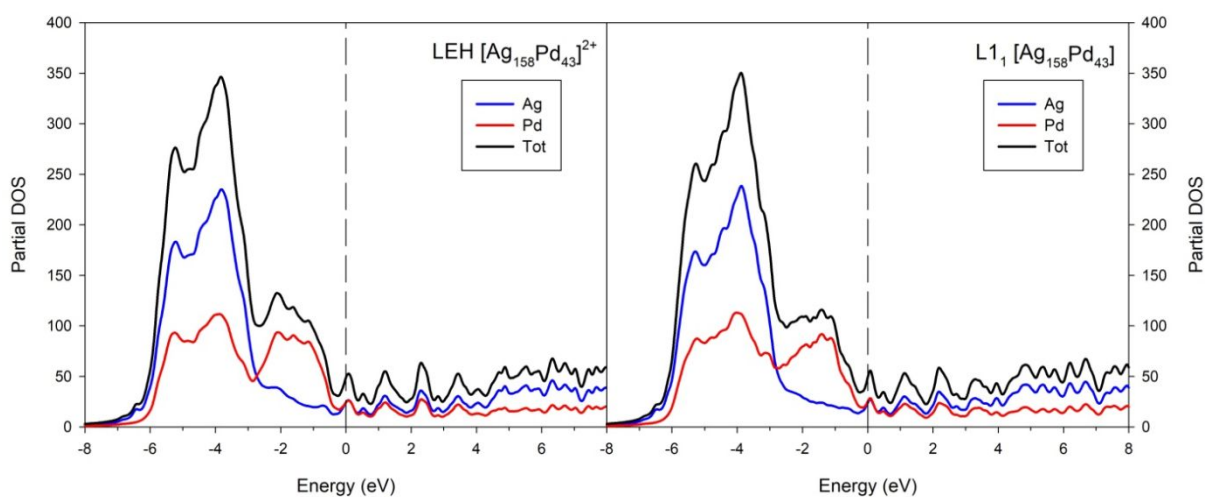

Figure S2. Quasi-perfect inner-atoms layered orderings $qL1_1$ of $\text{Ag}_{158}\text{Pd}_{43}$ (left panel) and $\text{Ag}_{295}\text{Pd}_{110}$ (right panel) nanoparticles. Ag atoms – grey; Pd atoms – blue.

Figure S3. Comparison between the PDOS plots of $[\text{Ag}_{158}\text{Pd}_{43}]^n$ NPs with different chemical orderings