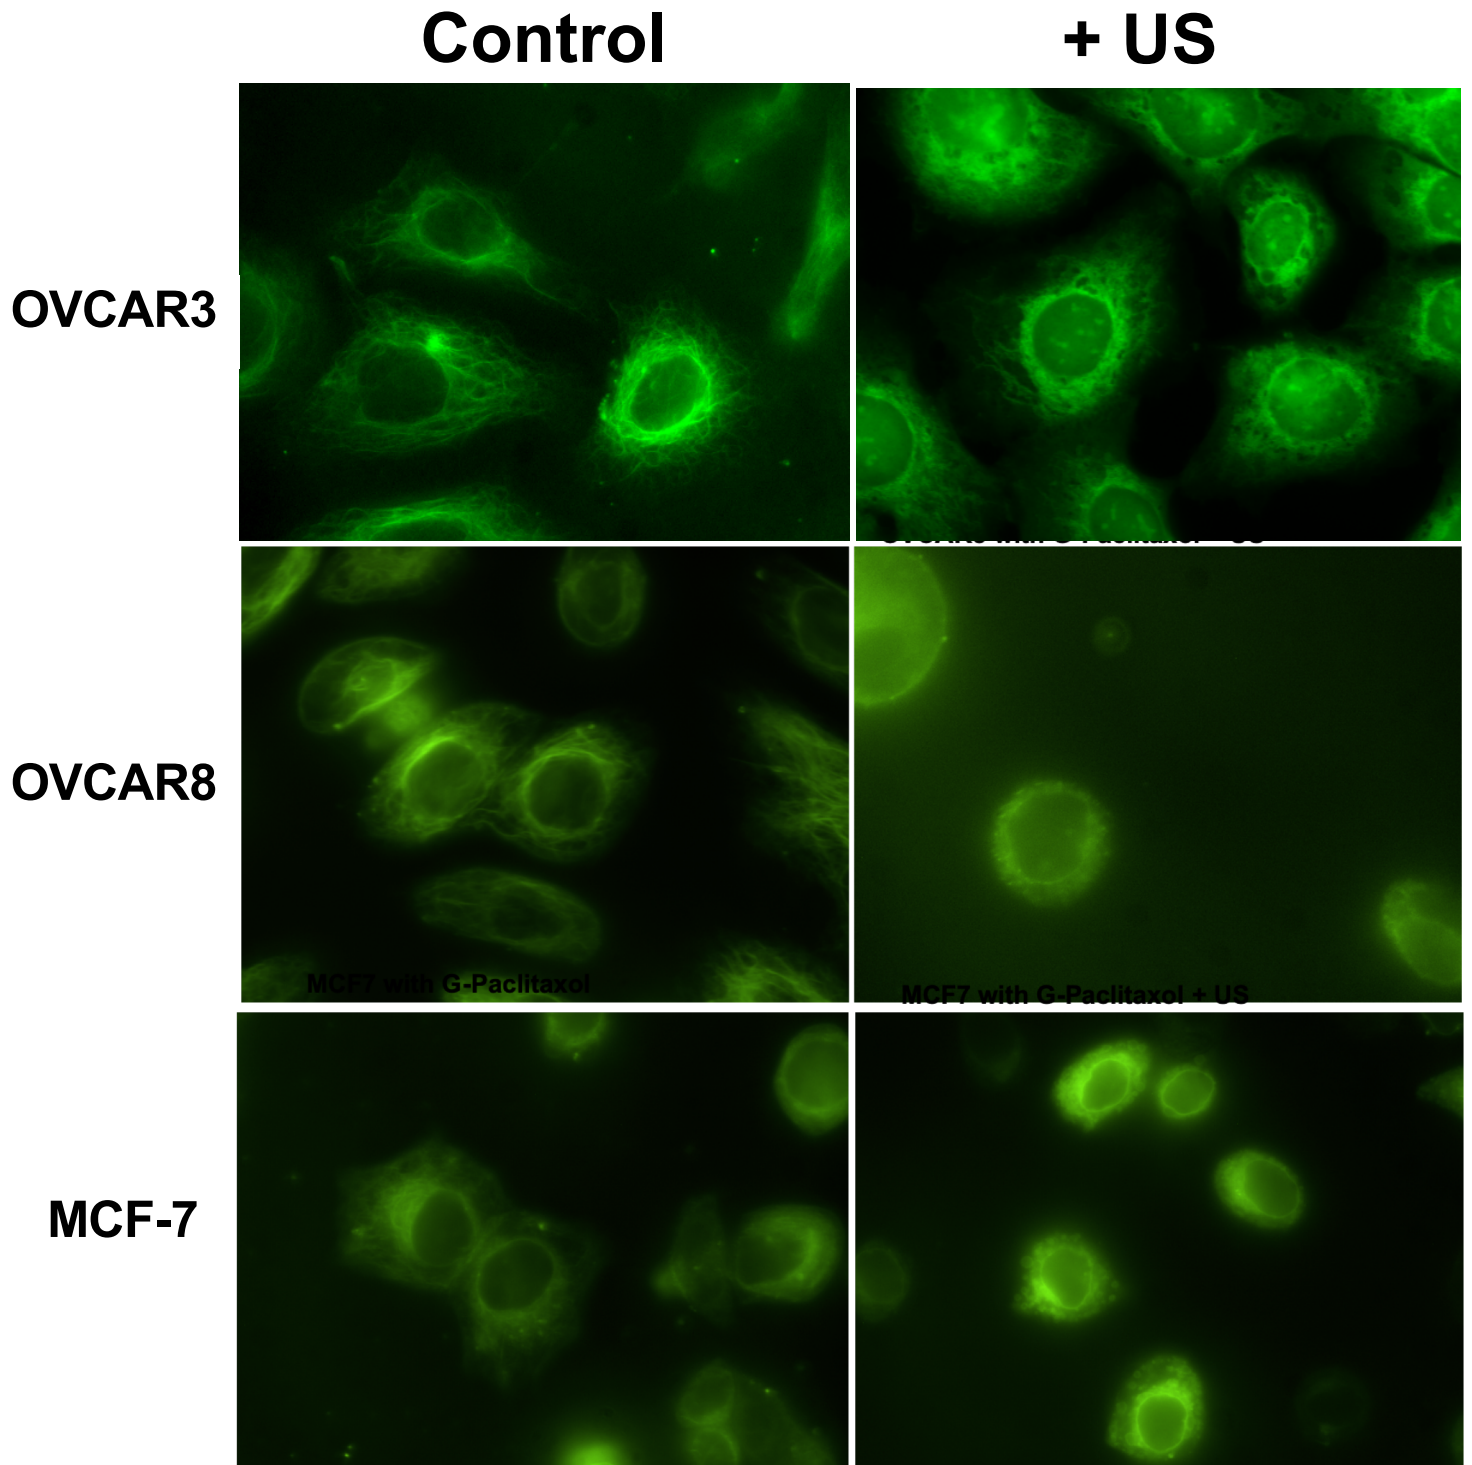

Supplementary Figure 1

A. OVCAR3

B. OVCAR3

Supplementary Figure 2

PTX-488

Supplementary Figure 3

Control

+ US, 0 min

+ US, 10 min

+ US, 20 min

+ US, 30 min

Ovcar3
US 45kHz

PTX-488