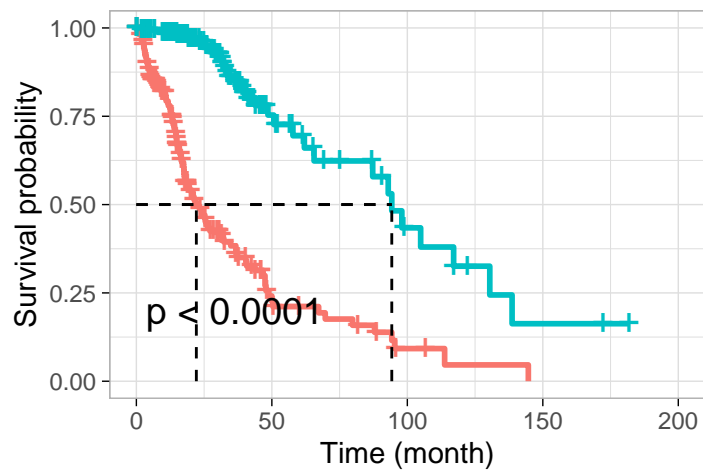

ANAX5 OS in TCGA (IS1)

Strata + status=High (82) + status=Low (81)

FKBP10 OS in TCGA (IS1)

Strata + status=High (82) + status=Low (81)

MSN OS in TCGA (IS1)

Strata + status=High (82) + status=Low (81)

PYGL OS in TCGA (IS1)

Strata + status=High (82) + status=Low (81)

ANAX5 OS in TCGA (IS2)

Strata + status=High (169) + status=Low (169)

FKBP10 OS in TCGA (IS2)

Strata + status=High (169) + status=Low (169)

MSN OS in TCGA (IS2)

Strata + status=High (169) + status=Low (169)