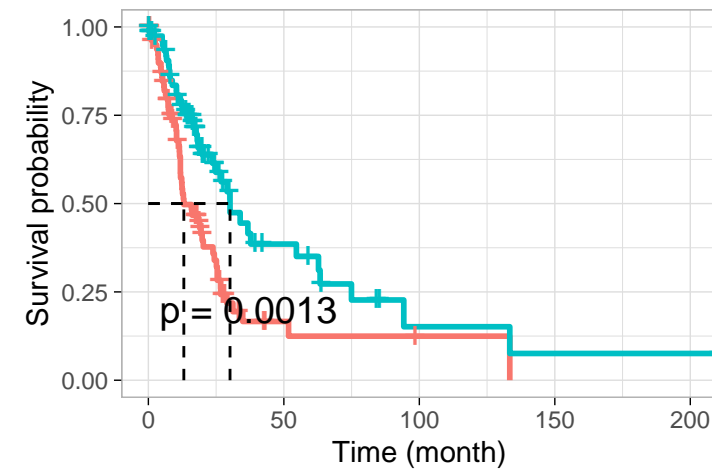

ANAX5 OS in TCGA (IS1)

Strata + status=High (82) + status=Low (81)

FKBP10 OS in TCGA (IS1)

Strata + status=High (82) + status=Low (81)

MSN OS in TCGA (IS1)

Strata + status=High (82) + status=Low (81)

PYGL OS in TCGA (IS1)

Strata + status=High (82) + status=Low (81)

ANAX5 OS in TCGA (IS2)

Strata + status=High (169) + status=Low (169)

FKBP10 OS in TCGA (IS2)

Strata + status=High (169) + status=Low (169)

MSN OS in TCGA (IS2)

Strata + status=High (169) + status=Low (169)