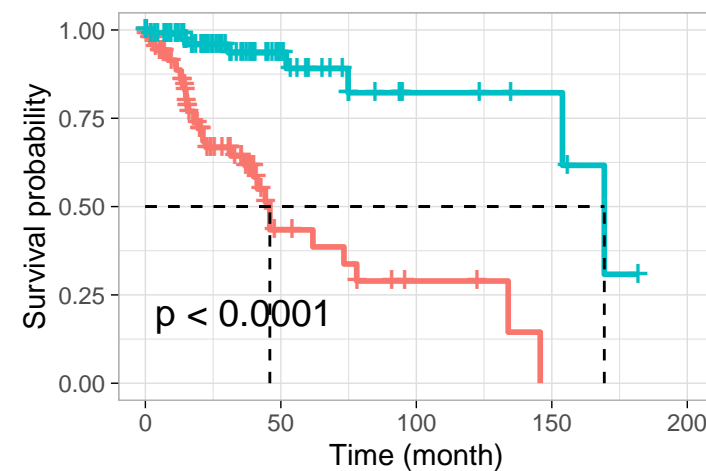

PYGL OS in TCGA (IS2)

Strata + status=High (169) + status=Low (169)

ANAX5 OS in TCGA (IS3)

Strata + status=High (95) + status=Low (94)

FKBP10 OS in TCGA (IS3)

Strata + status=High (95) + status=Low (94)

MSN OS in TCGA (IS3)

Strata + status=High (95) + status=Low (94)

PYGL OS in TCGA (IS3)

Strata + status=High (95) + status=Low (94)