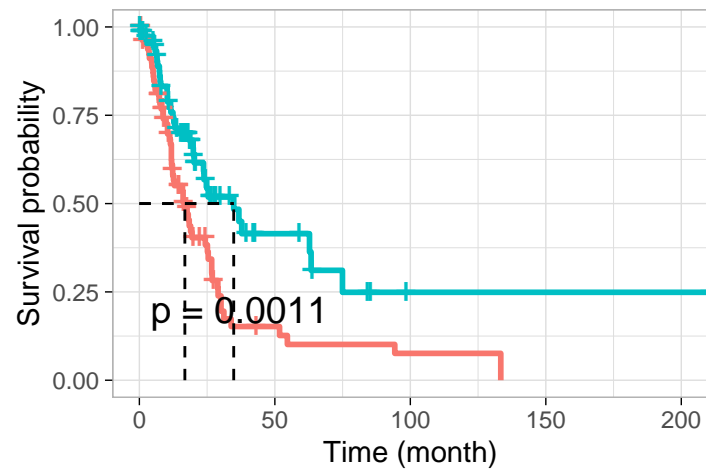

ANAX5 OS in TCGA (IS1)

Strata + status=High (82) + status=Low (81)

FKBP10 OS in TCGA (IS1)

Strata + status=High (82) + status=Low (81)

MSN OS in TCGA (IS1)

Strata + status=High (82) + status=Low (81)

PYGL OS in TCGA (IS1)

Strata + status=High (82) + status=Low (81)

ANAX5 OS in TCGA (IS2)

Strata + status=High (169) + status=Low (169)

FKBP10 OS in TCGA (IS2)

Strata + status=High (169) + status=Low (169)

MSN OS in TCGA (IS2)

Strata + status=High (169) + status=Low (169)