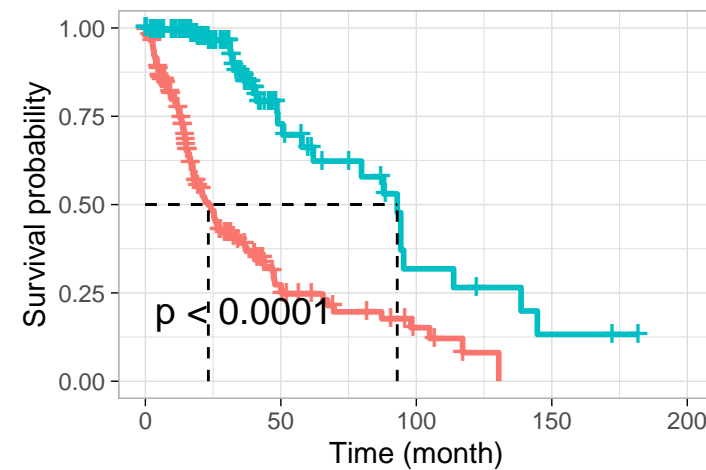

Strata + status=High (82) + status=Low (81)

ANAX5 OS in TCGA (IS2)

Strata + status=High (169) + status=Low (169)

FKBP10 OS in TCGA (IS2)

Strata + status=High (169) + status=Low (169)

MSN OS in TCGA (IS2)

Strata + status=High (169) + status=Low (169)

Strata + status=High (95) + status=Low (94)

PYGL OS in TCGA (IS3)

Strata + status=High (95) + status=Low (94)