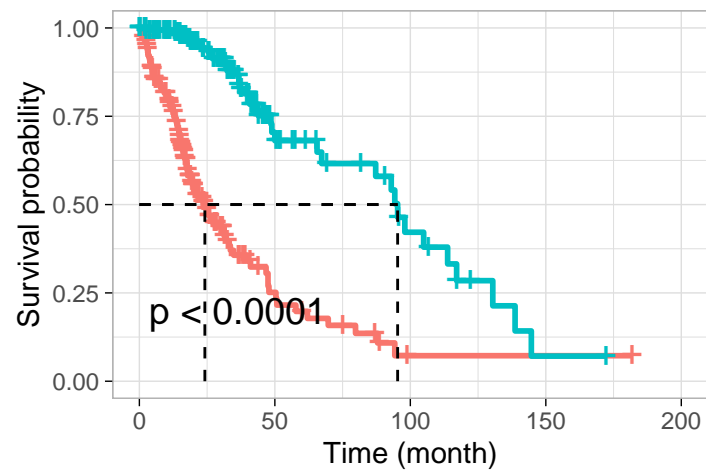

ANAX5 OS in TCGA (IS1)

Strata + status=High (82) + status=Low (81)

FKBP10 OS in TCGA (IS1)

Strata + status=High (82) + status=Low (81)

MSN OS in TCGA (IS1)

Strata + status=High (82) + status=Low (81)

PYGL OS in TCGA (IS1)

Strata + status=High (82) + status=Low (81)

ANAX5 OS in TCGA (IS2)

Strata + status=High (169) + status=Low (169)

FKBP10 OS in TCGA (IS2)

Strata + status=High (169) + status=Low (169)

MSN OS in TCGA (IS2)

Strata + status=High (169) + status=Low (169)