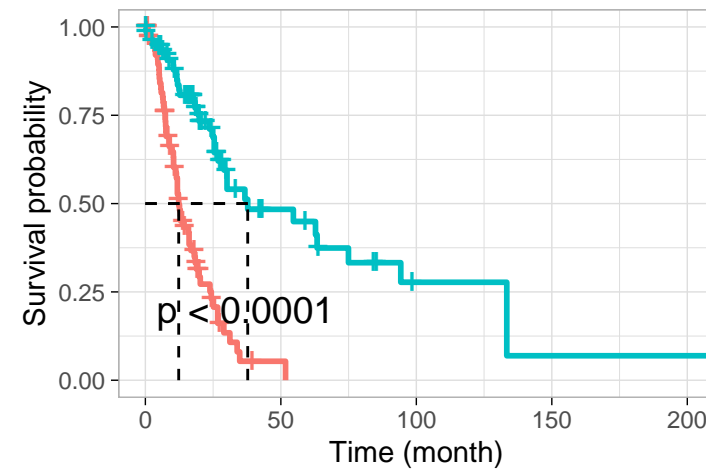

ANAX5 OS in TCGA (IS1)

Strata + status=High (82) + status=Low (81)

FKBP10 OS in TCGA (IS1)

Strata + status=High (82) + status=Low (81)

MSN OS in TCGA (IS1)

Strata + status=High (82) + status=Low (81)

PYGL OS in TCGA (IS1)

Strata + status=High (82) + status=Low (81)

ANAX5 OS in TCGA (IS2)

Strata + status=High (169) + status=Low (169)

FKBP10 OS in TCGA (IS2)

Strata + status=High (169) + status=Low (169)

MSN OS in TCGA (IS2)

Strata + status=High (169) + status=Low (169)