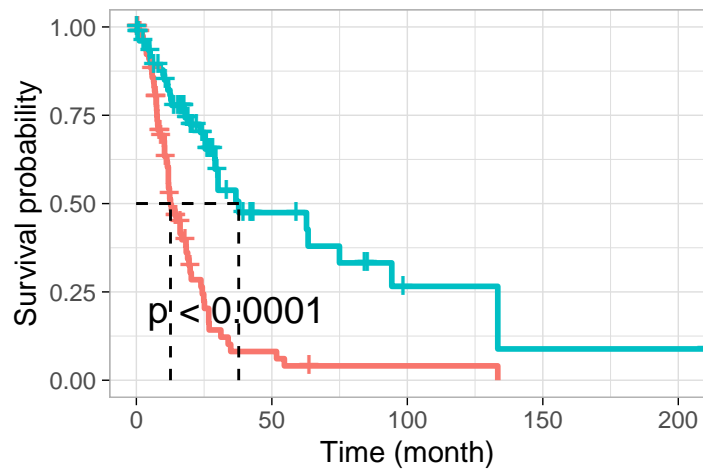

ANAX5 OS in TCGA (IS1)

Strata + status=High (82) + status=Low (81)

FKBP10 OS in TCGA (IS1)

Strata + status=High (82) + status=Low (81)

MSN OS in TCGA (IS1)

Strata + status=High (82) + status=Low (81)

PYGL OS in TCGA (IS1)

Strata + status=High (82) + status=Low (81)

ANAX5 OS in TCGA (IS2)

Strata + status=High (169) + status=Low (169)

FKBP10 OS in TCGA (IS2)

Strata + status=High (169) + status=Low (169)

MSN OS in TCGA (IS2)

Strata + status=High (169) + status=Low (169)