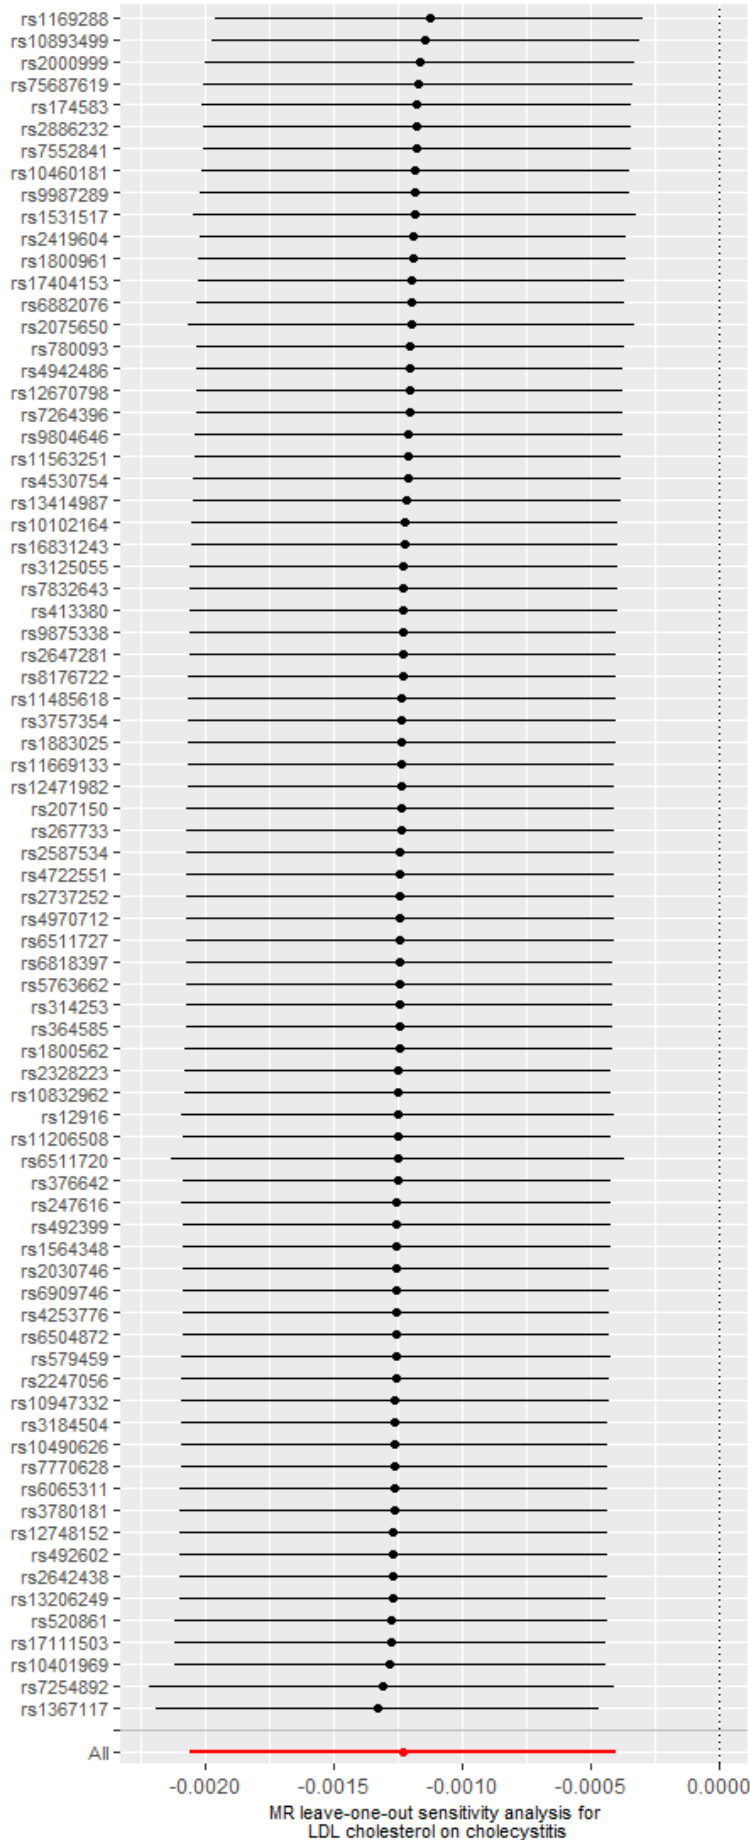

Funnel plot for total cholesterol

Funnel plot for HDL cholesterol

Funnel plot for LDL cholesterol

Funnel plot for triglycerides