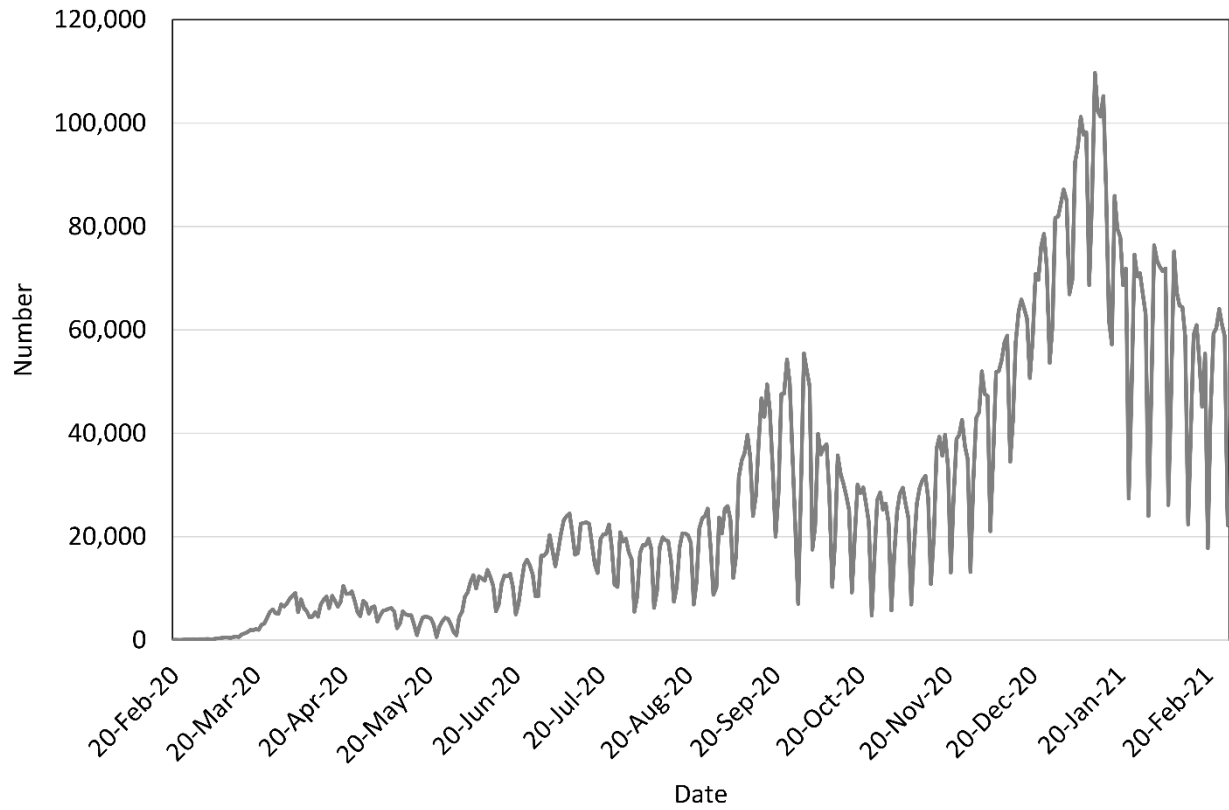

Supplementary figure 1: Number of daily diagnostic PCR tests for the detection of SARS-Cov-2 in Israel, February 2020- February 2021 (N= 10,190,185)

SARS-CoV-2 – severe acute respiratory syndrome coronavirus 2; PCR – Polymerase chain reaction