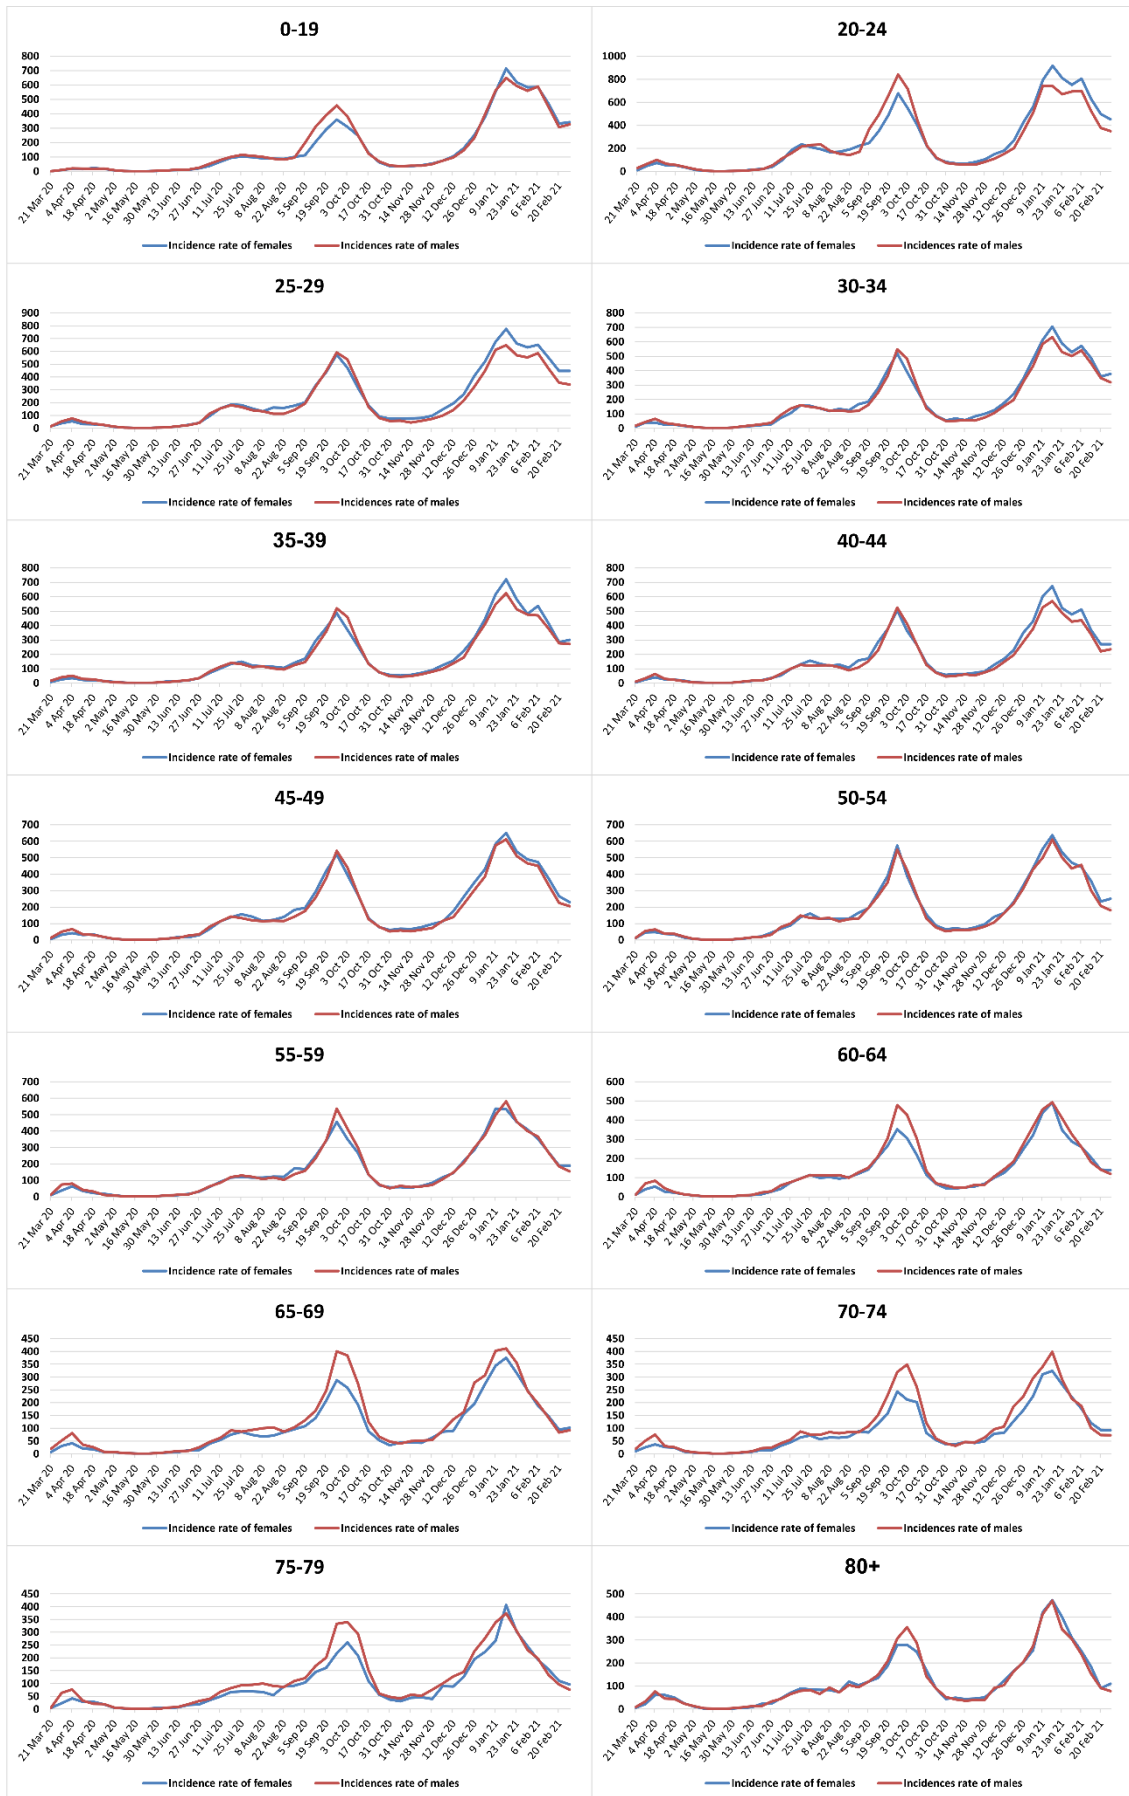

Supplementary figure 2: Incidence rates (per 100,000) of PCR-confirmed SARS-CoV-2 infections by sex and age groups, Israel, March 15, 2020-February 27, 2021

SARS-CoV-2 – severe acute respiratory syndrome coronavirus 2; PCR – Polymerase chain reaction