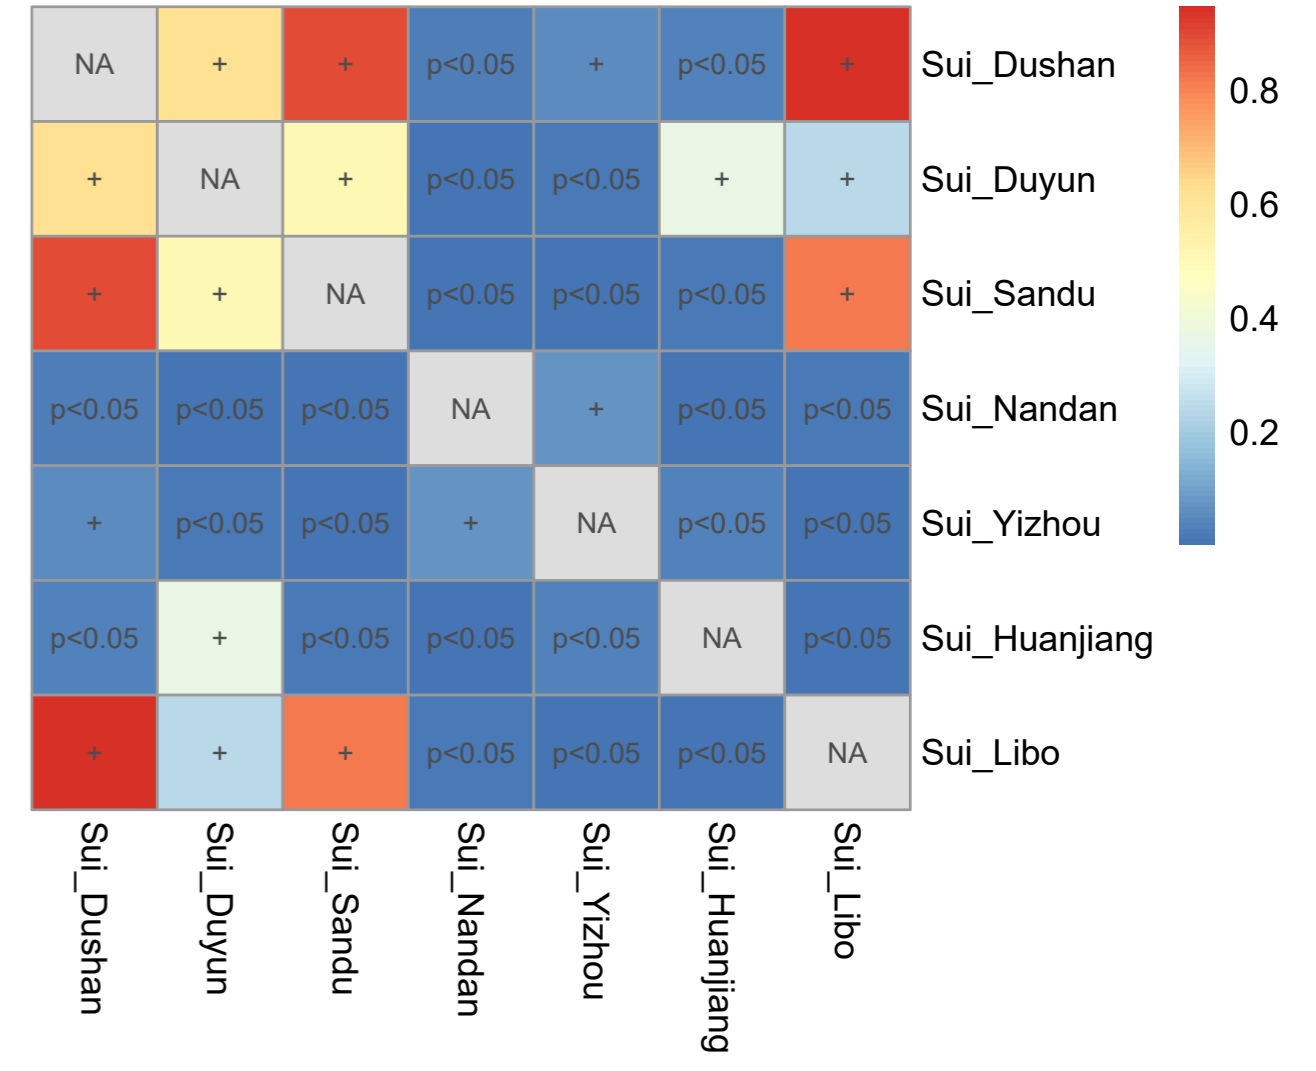

qpWave rank=0, dropping Mbuti

qpWave rank=0, dropping Mongolia\_N\_East

qpWave rank=0, dropping DevilsCave\_N

qpWave rank=0, dropping Ami

qpWave rank=0, dropping Liangdao2

qpWave rank=0, dropping Vietnam\_LN