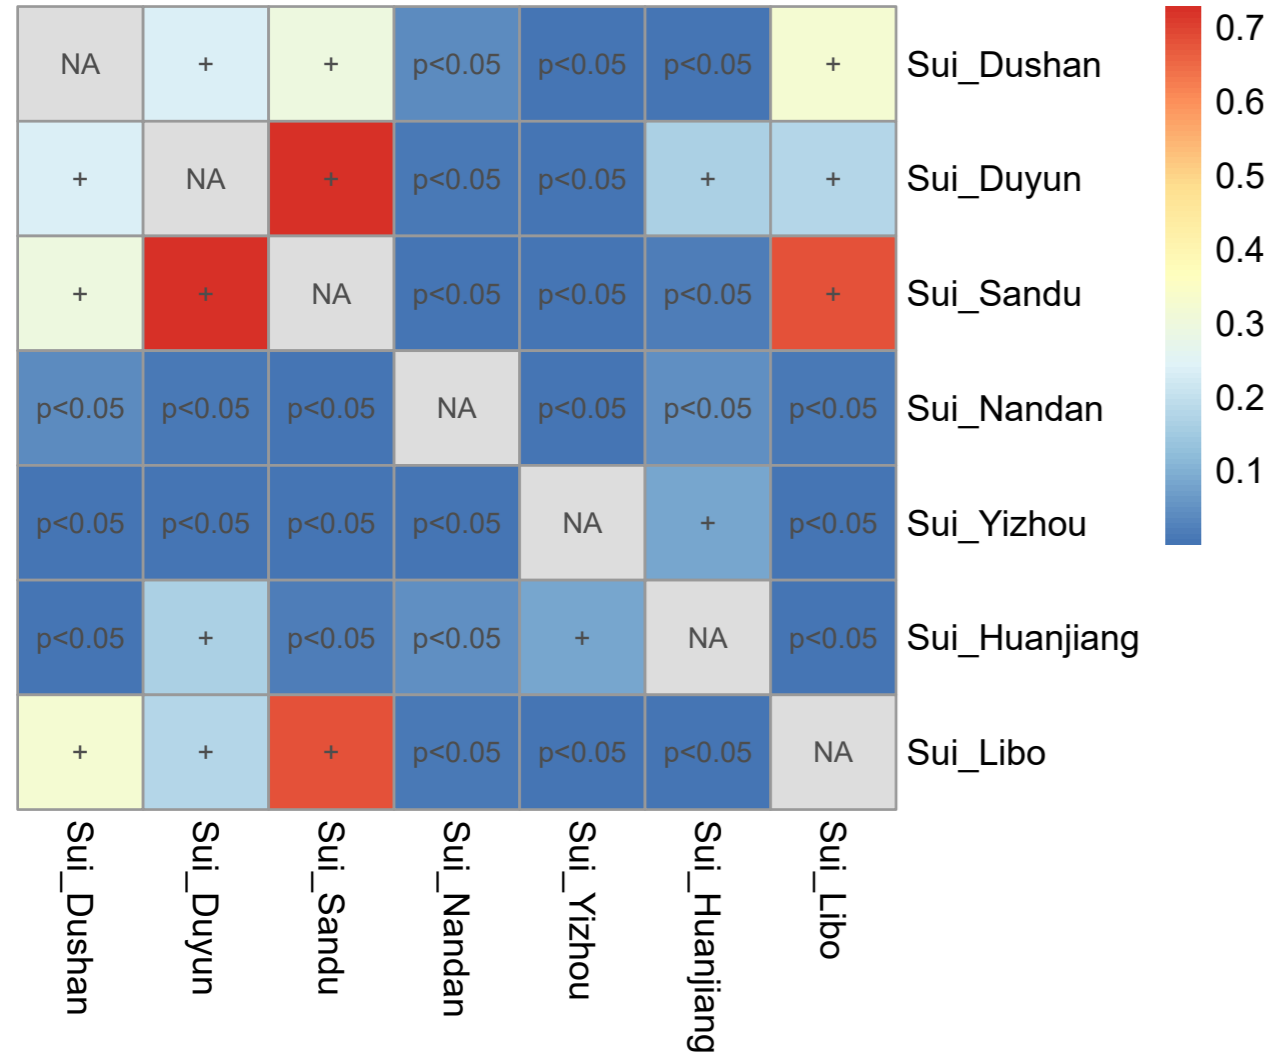

qpWave rank=0, dropping Mbuti

qpWave rank=0, dropping Mongolia\_N\_East

qpWave rank=0, dropping DevilsCave\_N

qpWave rank=0, dropping Ami

qpWave rank=0, dropping Liangdao2

qpWave rank=0, dropping Vietnam\_LN