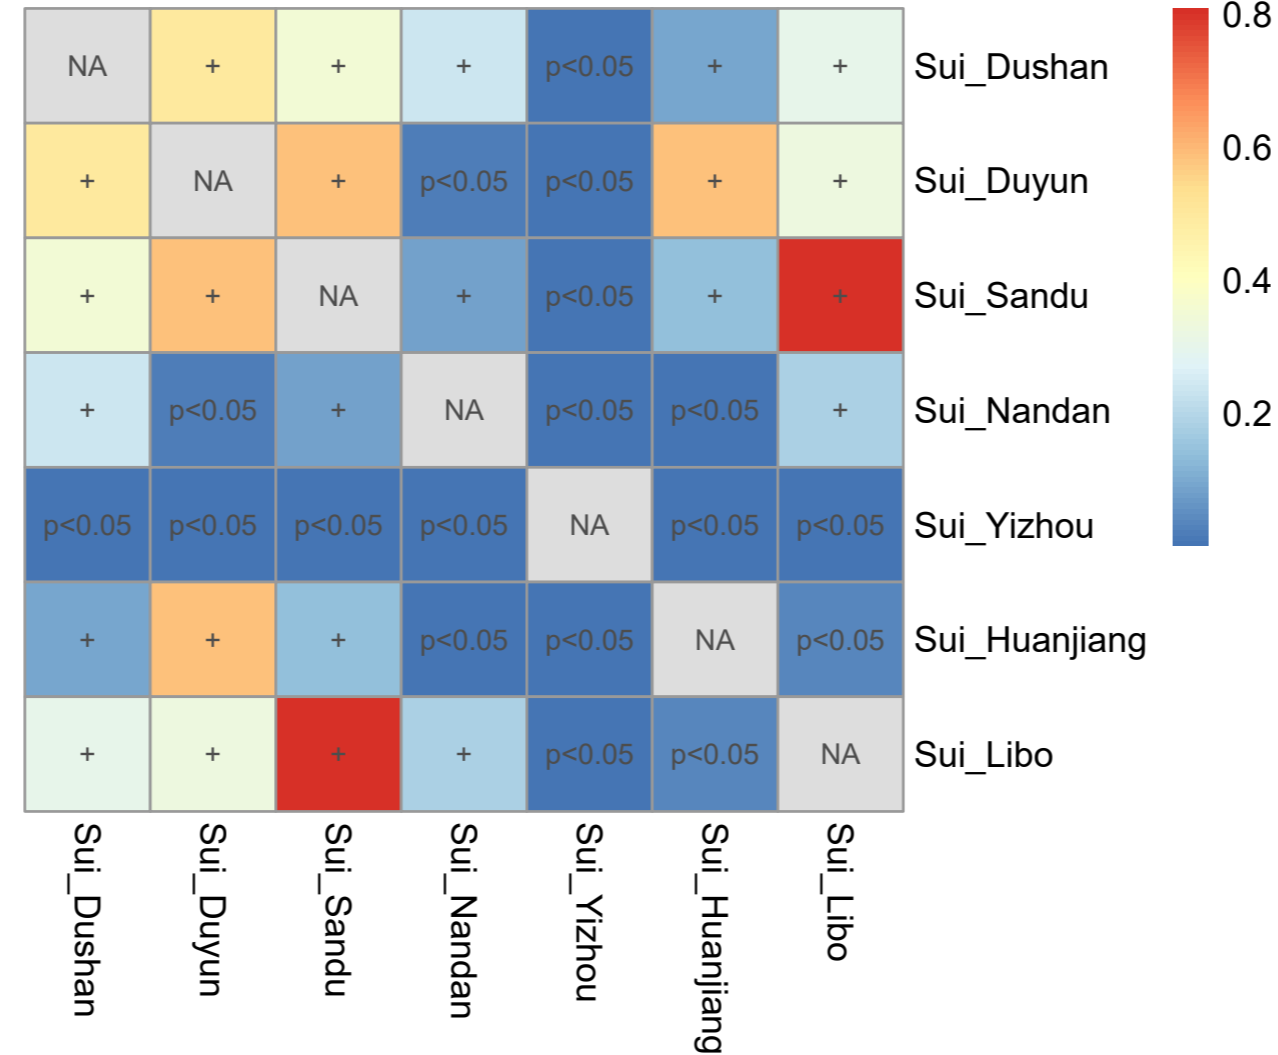

qpWave rank=0, dropping Mbuti

qpWave rank=0, dropping Mongolia\_N\_East

qpWave rank=0, dropping DevilsCave\_N

qpWave rank=0, dropping Ami

qpWave rank=0, dropping Liangdao2

qpWave rank=0, dropping Vietnam\_LN