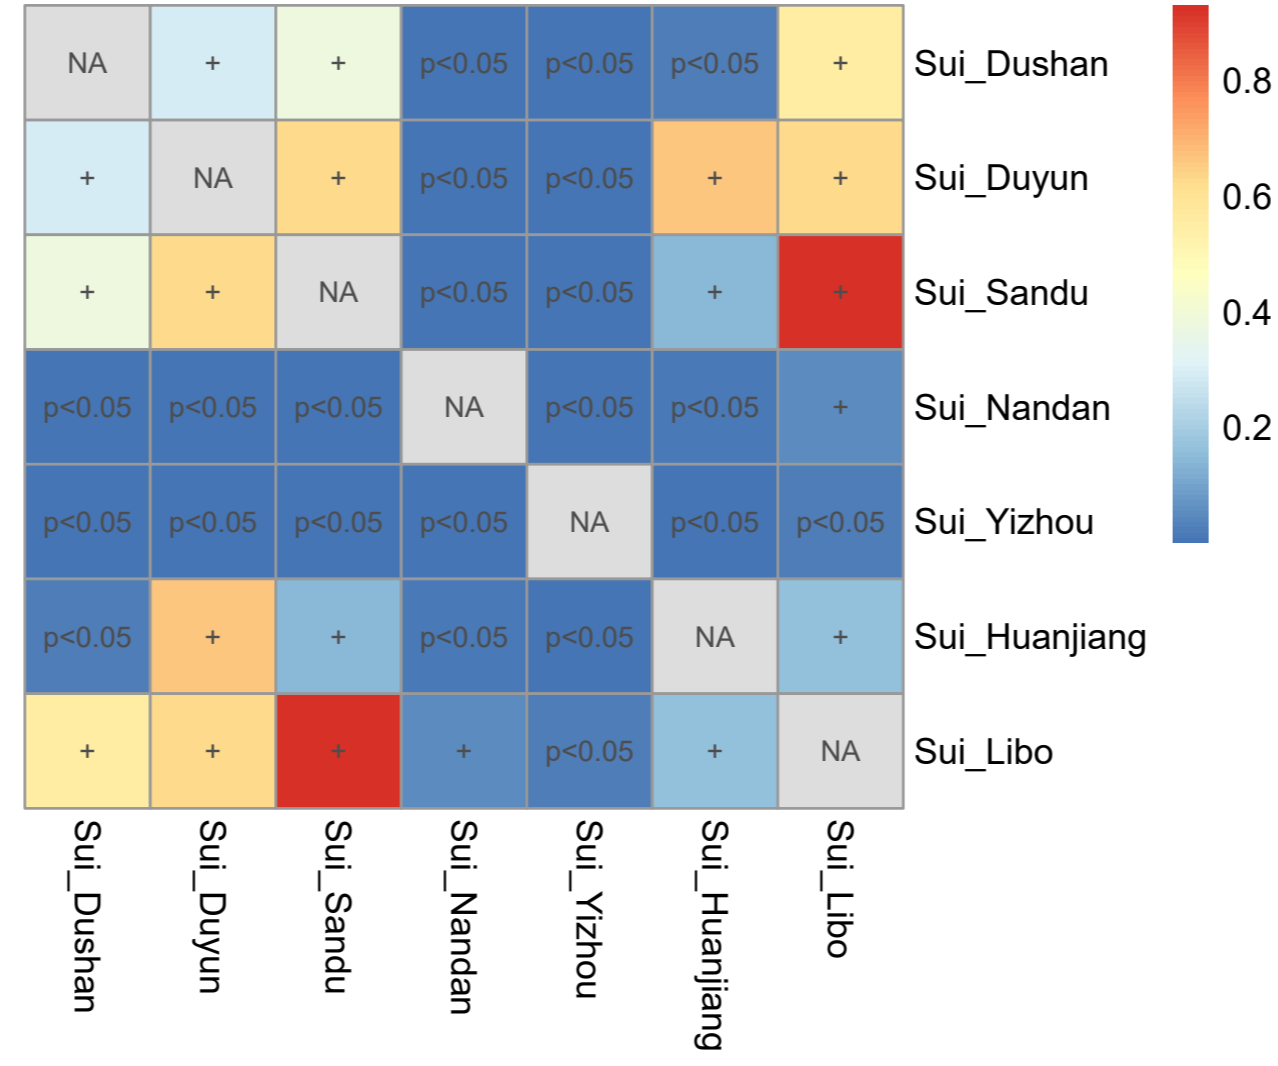

qpWave rank=0, dropping Mbuti

qpWave rank=0, dropping Mongolia\_N\_East

qpWave rank=0, dropping DevilsCave\_N

qpWave rank=0, dropping Ami

qpWave rank=0, dropping Liangdao2

qpWave rank=0, dropping Vietnam\_LN