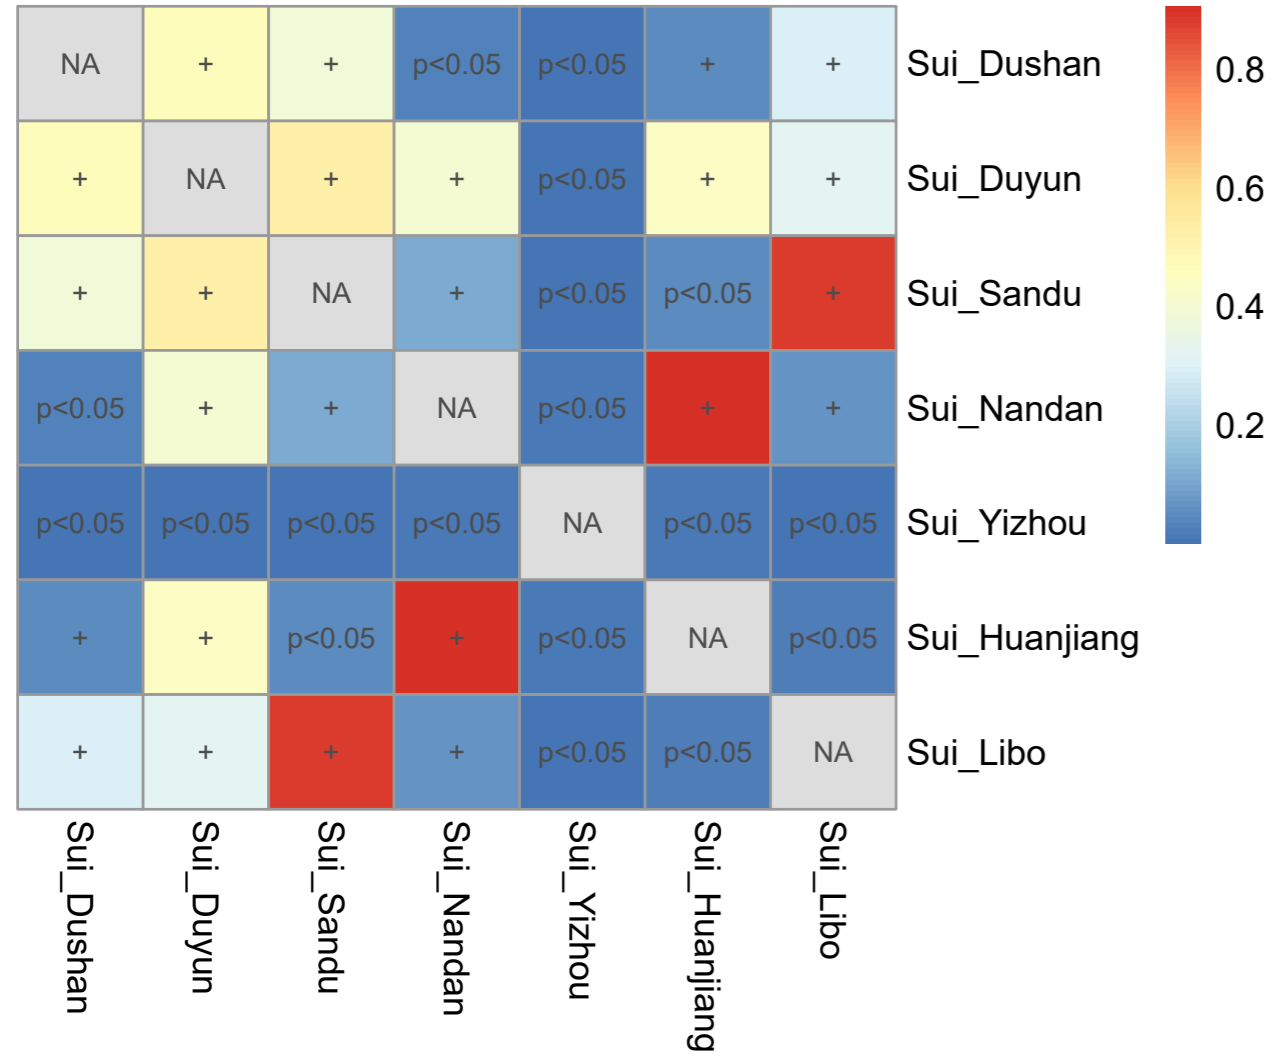

qpWave rank=0, dropping Mbuti

qpWave rank=0, dropping Mongolia\_N\_East

qpWave rank=0, dropping DevilsCave\_N

qpWave rank=0, dropping Ami

qpWave rank=0, dropping Liangdao2

qpWave rank=0, dropping Vietnam\_LN