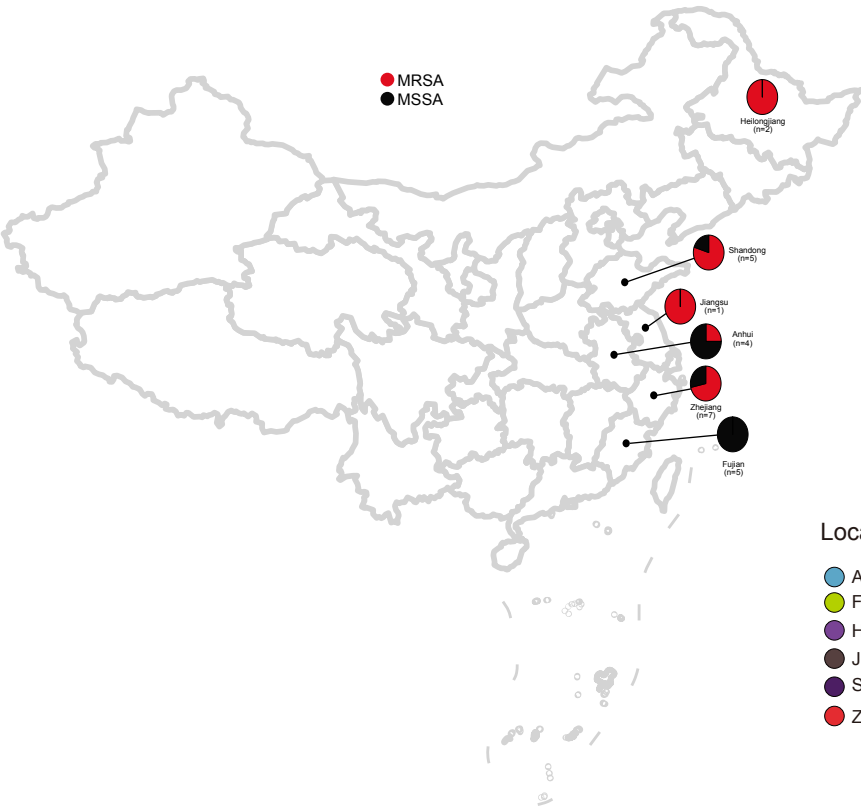

A

● MRSA
● MSSA

**C**

Location

● Anhui
● Fujian
● Heilongjiang
● Jiangsu
● Shandong
● Zhejiang

B

Tree scale: 0.003