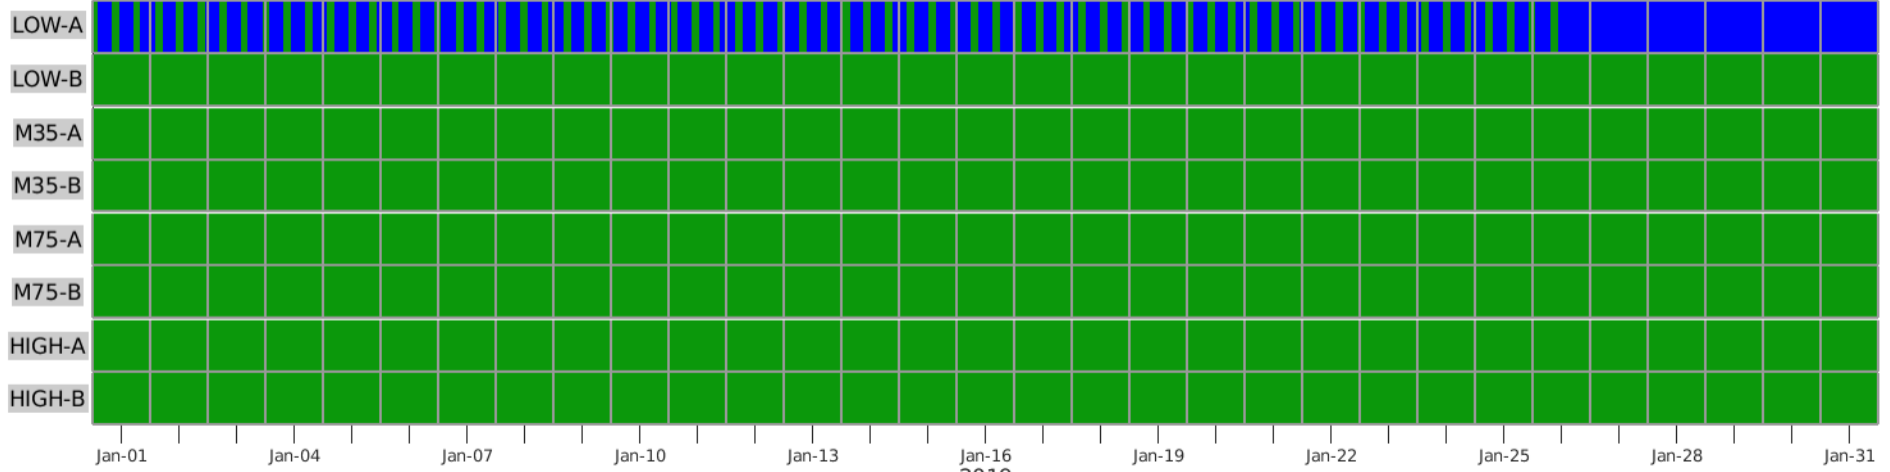

MagEIS Instrument Mode | Created on: 2021/10/21 | Green = Science | Blue = High-Rate | Red = Maintenance | White = Missing Data