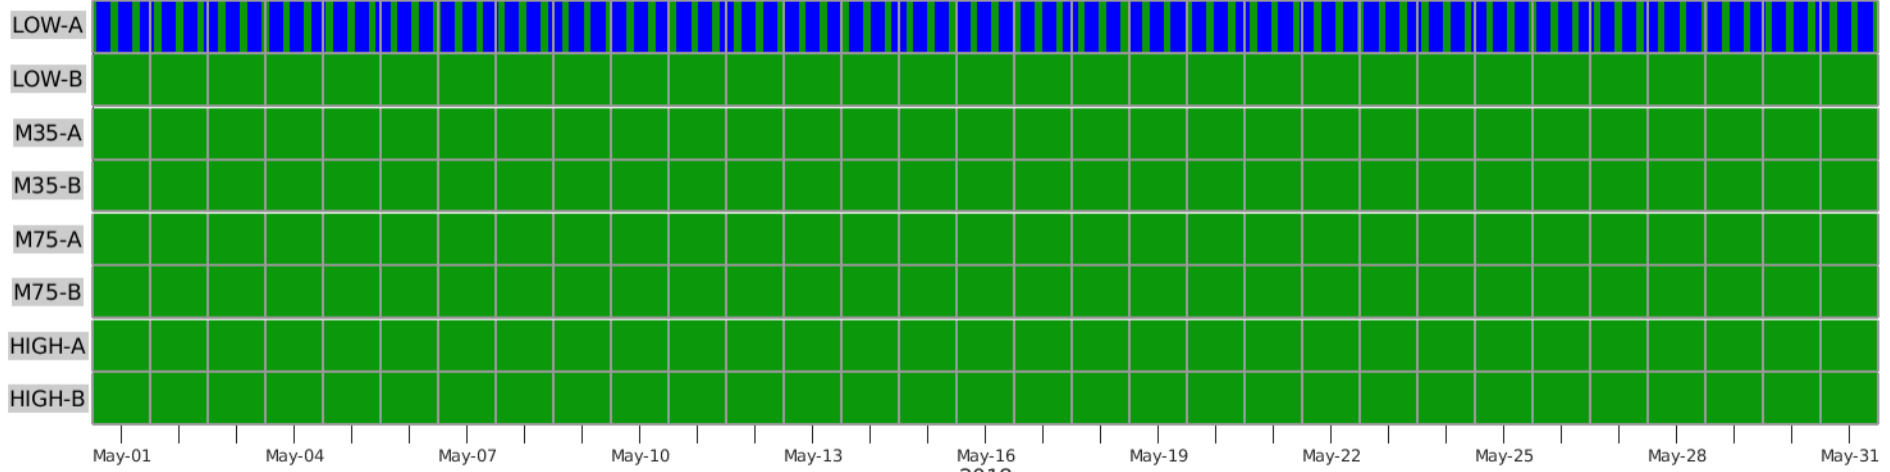

MagEIS Instrument Mode | Created on: 2021/10/21 | Green = Science | Blue = High-Rate | Red = Maintenance | White = Missing Data