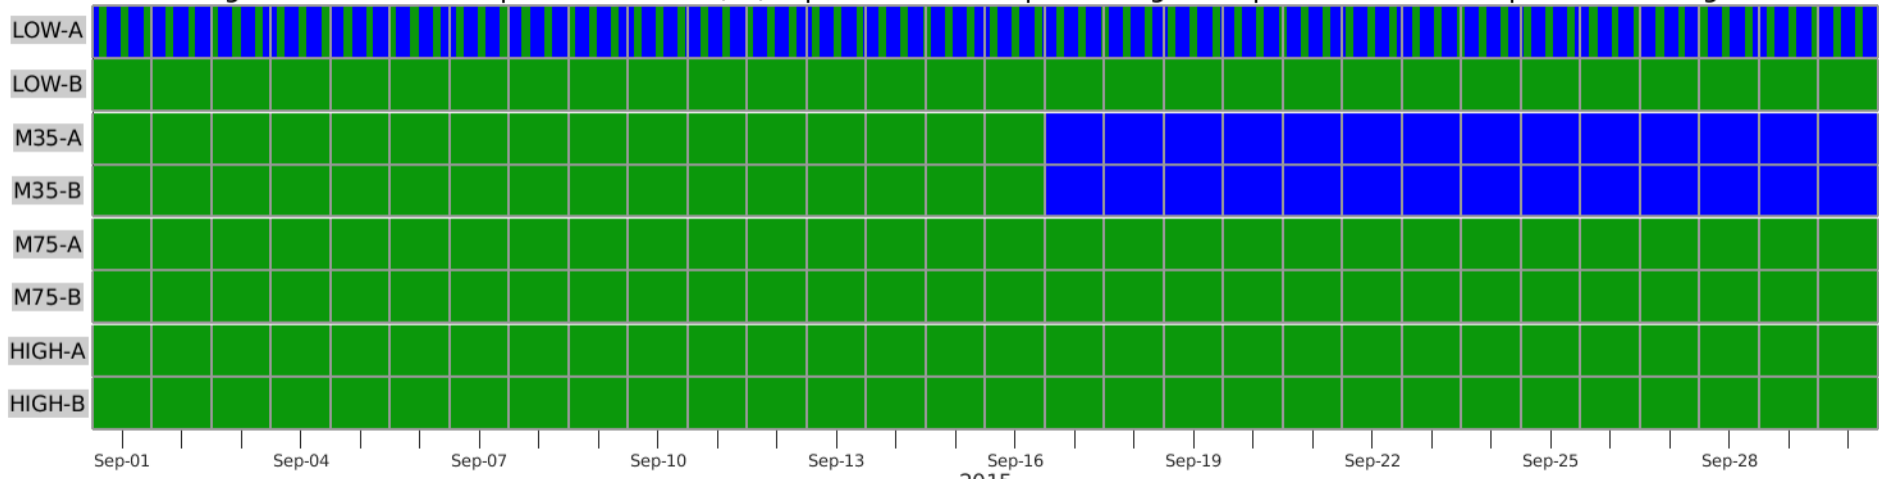

MagEIS Instrument Mode | Created on: 2021/10/21 | Green = Science | Blue = High-Rate | Red = Maintenance | White = Missing Data