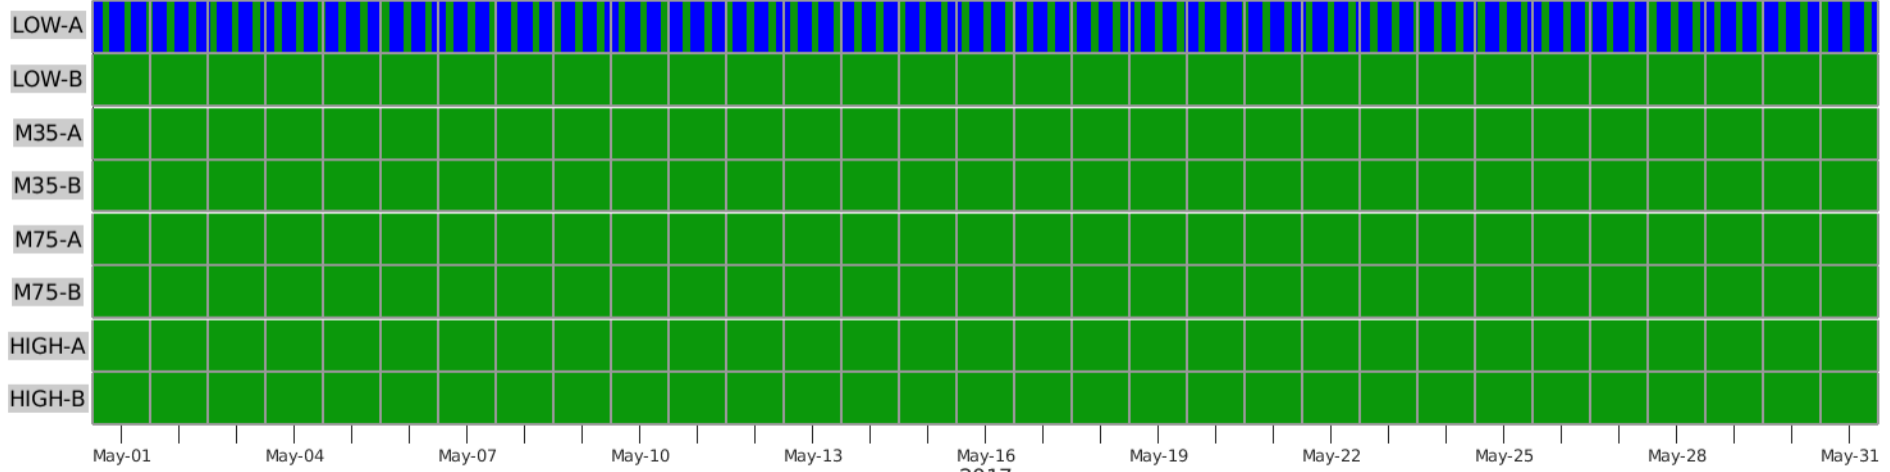

MagEIS Instrument Mode | Created on: 2021/10/21 | Green = Science | Blue = High-Rate | Red = Maintenance | White = Missing Data