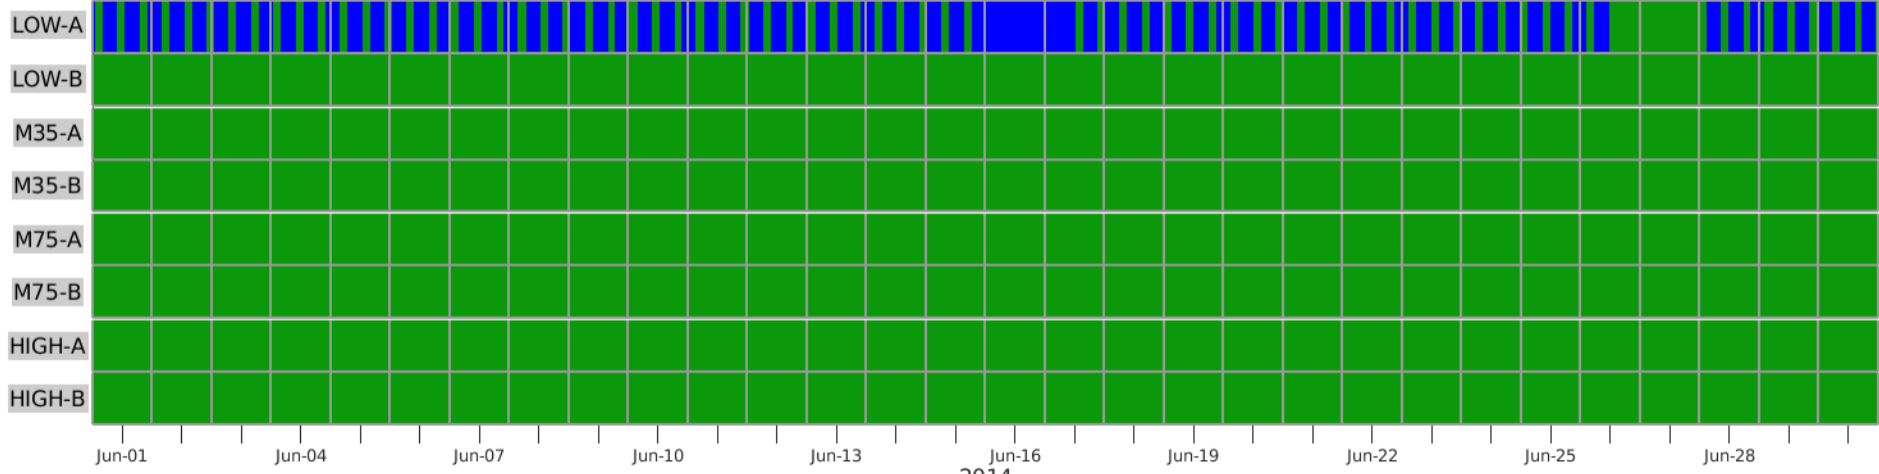

MagEIS Instrument Mode | Created on: 2021/10/21 | Green = Science | Blue = High-Rate | Red = Maintenance | White = Missing Data