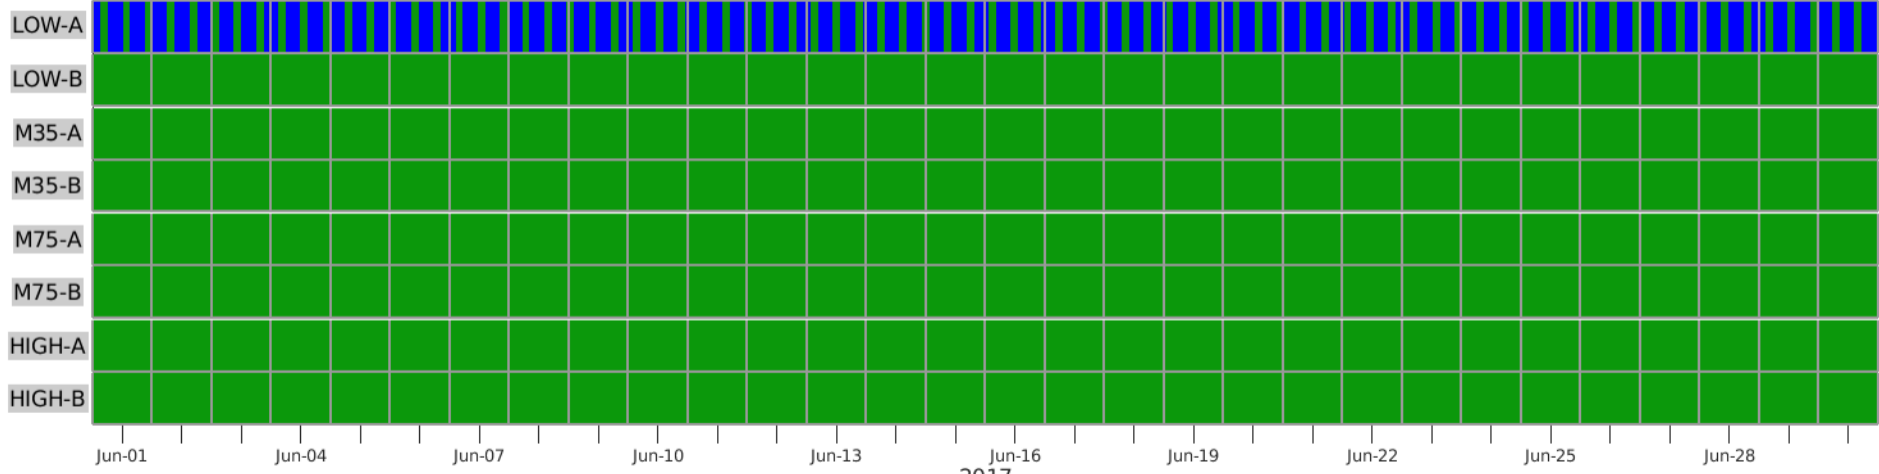

MagEIS Instrument Mode | Created on: 2021/10/21 | Green = Science | Blue = High-Rate | Red = Maintenance | White = Missing Data