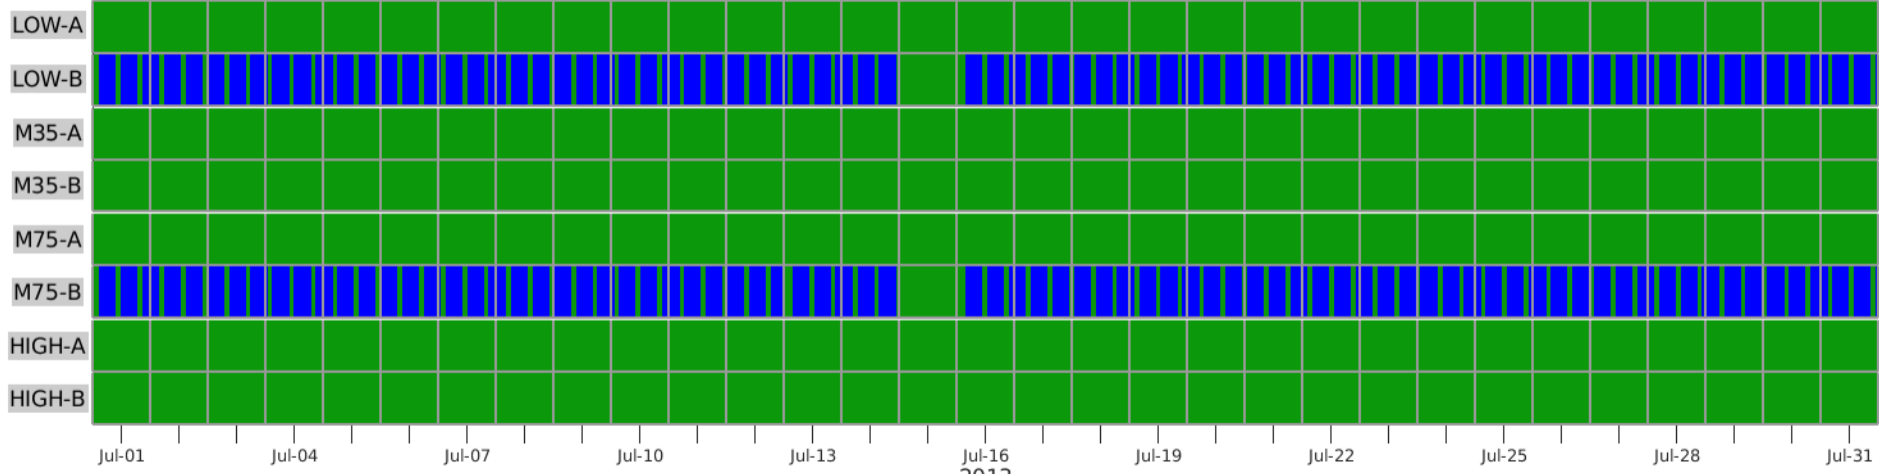

MagEIS Instrument Mode | Created on: 2021/10/21 | Green = Science | Blue = High-Rate | Red = Maintenance | White = Missing Data