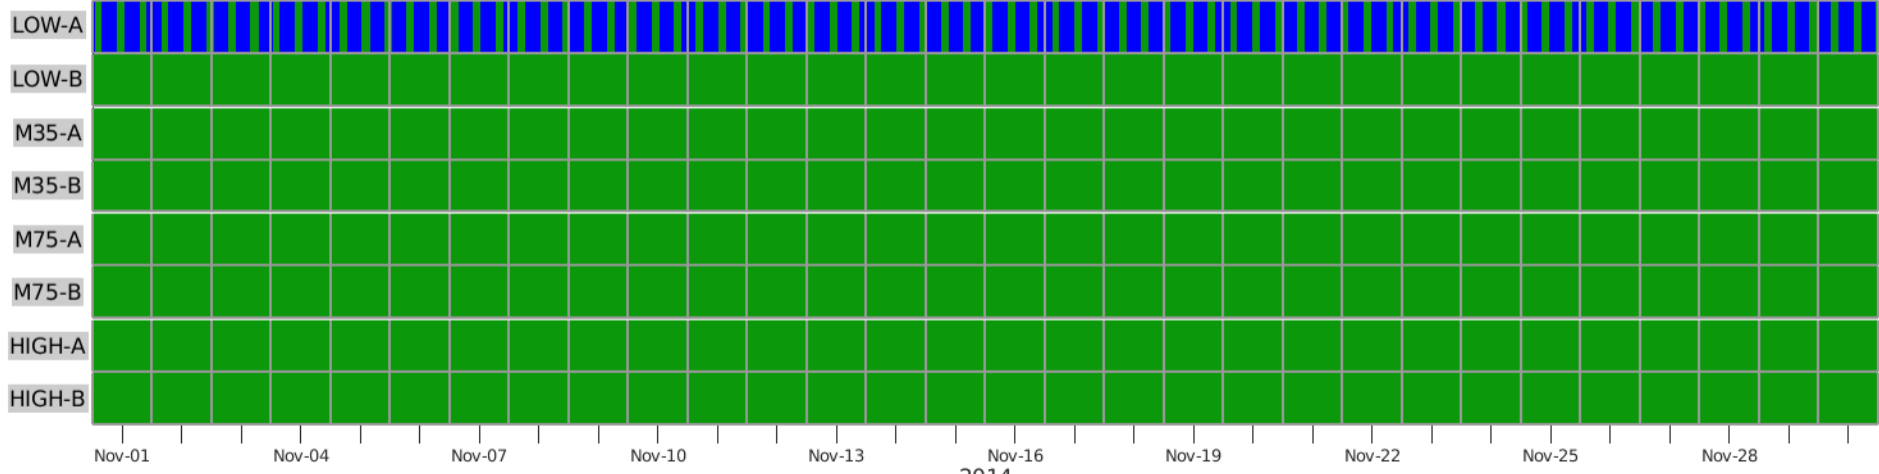

MagEIS Instrument Mode | Created on: 2021/10/21 | Green = Science | Blue = High-Rate | Red = Maintenance | White = Missing Data