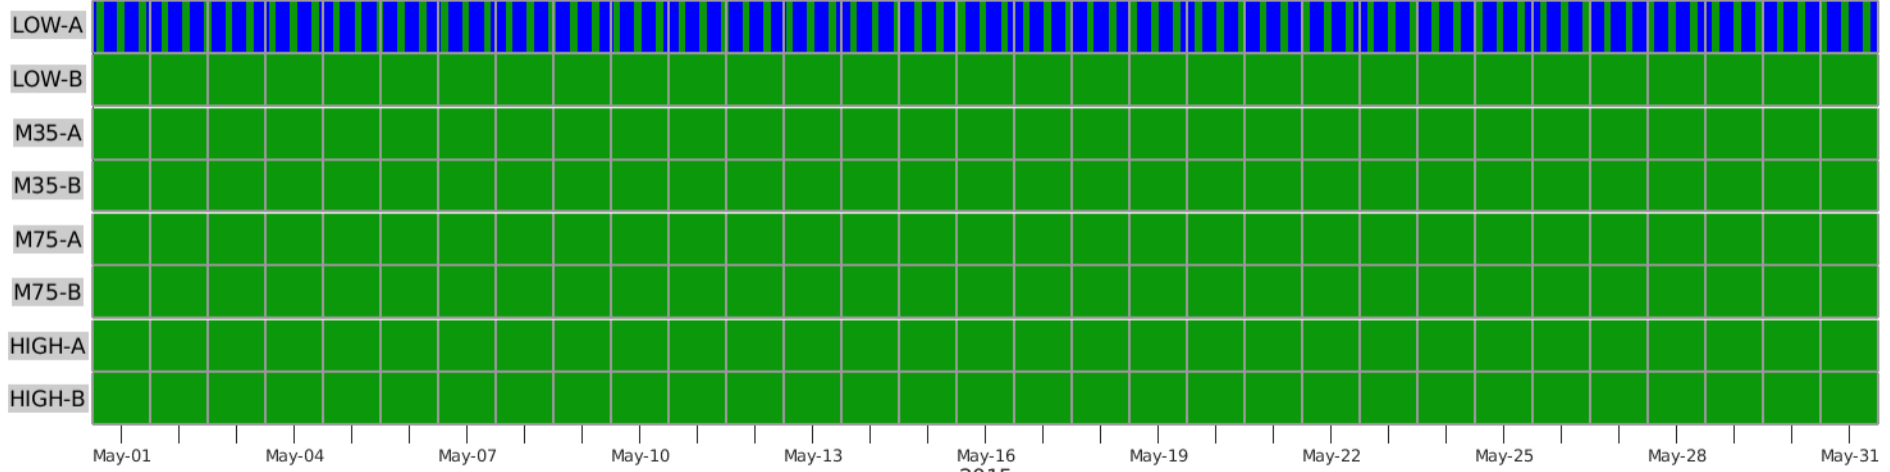

MagEIS Instrument Mode | Created on: 2021/10/21 | Green = Science | Blue = High-Rate | Red = Maintenance | White = Missing Data