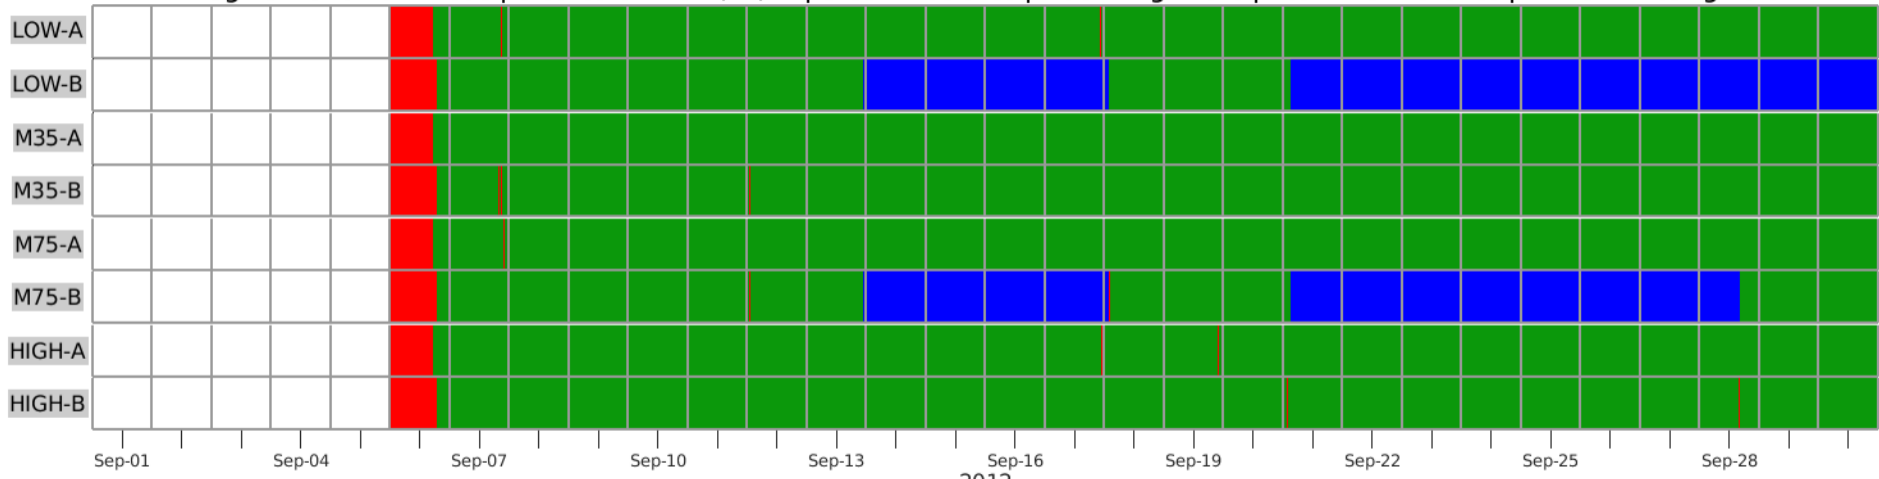

MagEIS Instrument Mode | Created on: 2021/10/21 | Green = Science | Blue = High-Rate | Red = Maintenance | White = Missing Data

MagEIS Instrument Mode | Created on: 2021/10/21 | Green = Science | Blue = High-Rate | Red = Maintenance | White = Missing Data