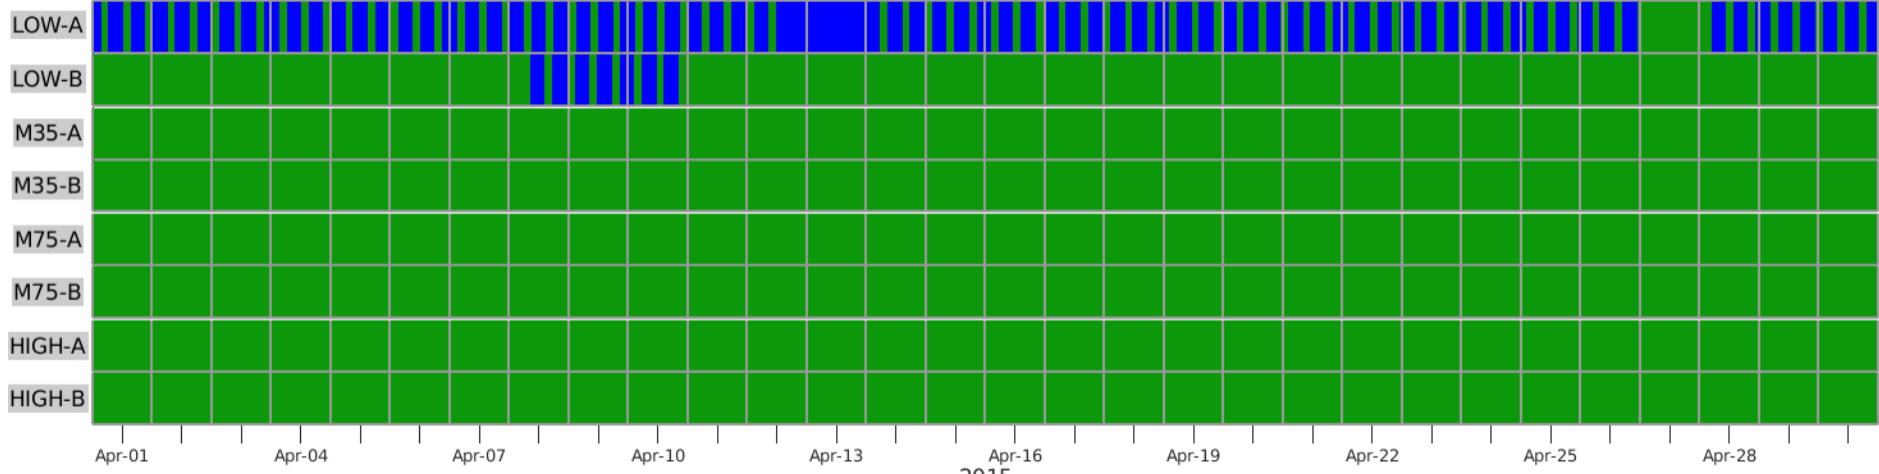

MagEIS Instrument Mode | Created on: 2021/10/21 | Green = Science | Blue = High-Rate | Red = Maintenance | White = Missing Data