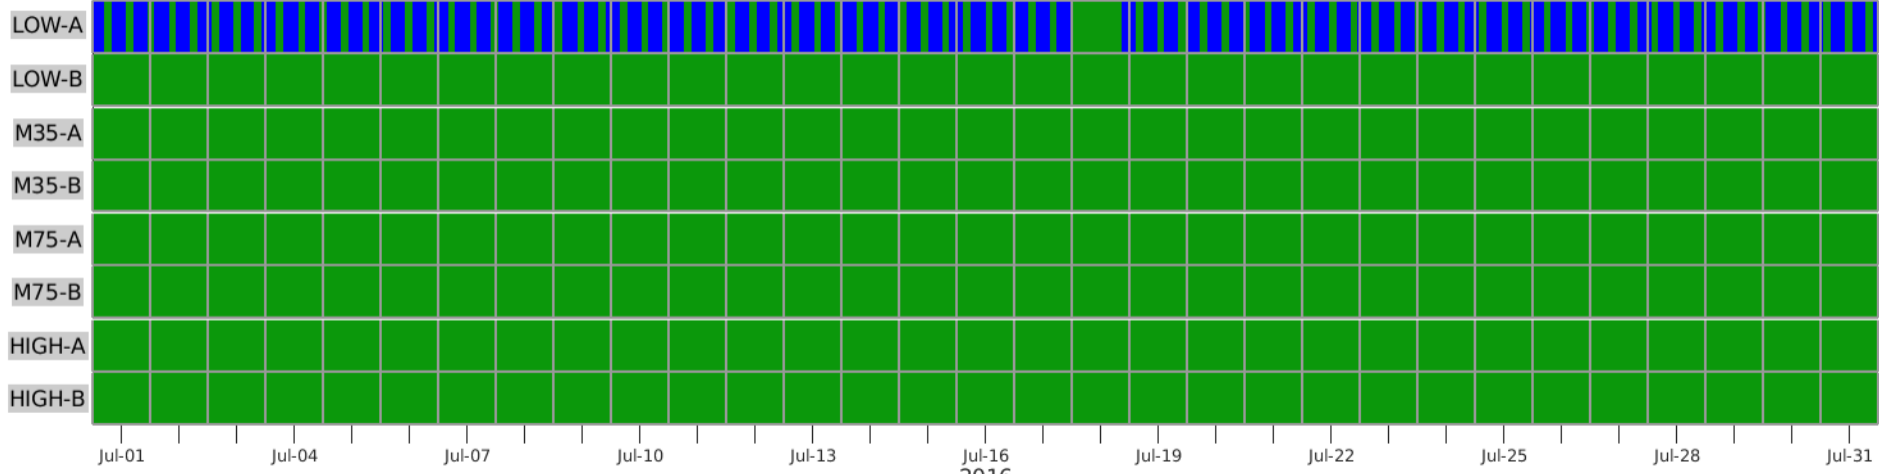

MagEIS Instrument Mode | Created on: 2021/10/21 | Green = Science | Blue = High-Rate | Red = Maintenance | White = Missing Data