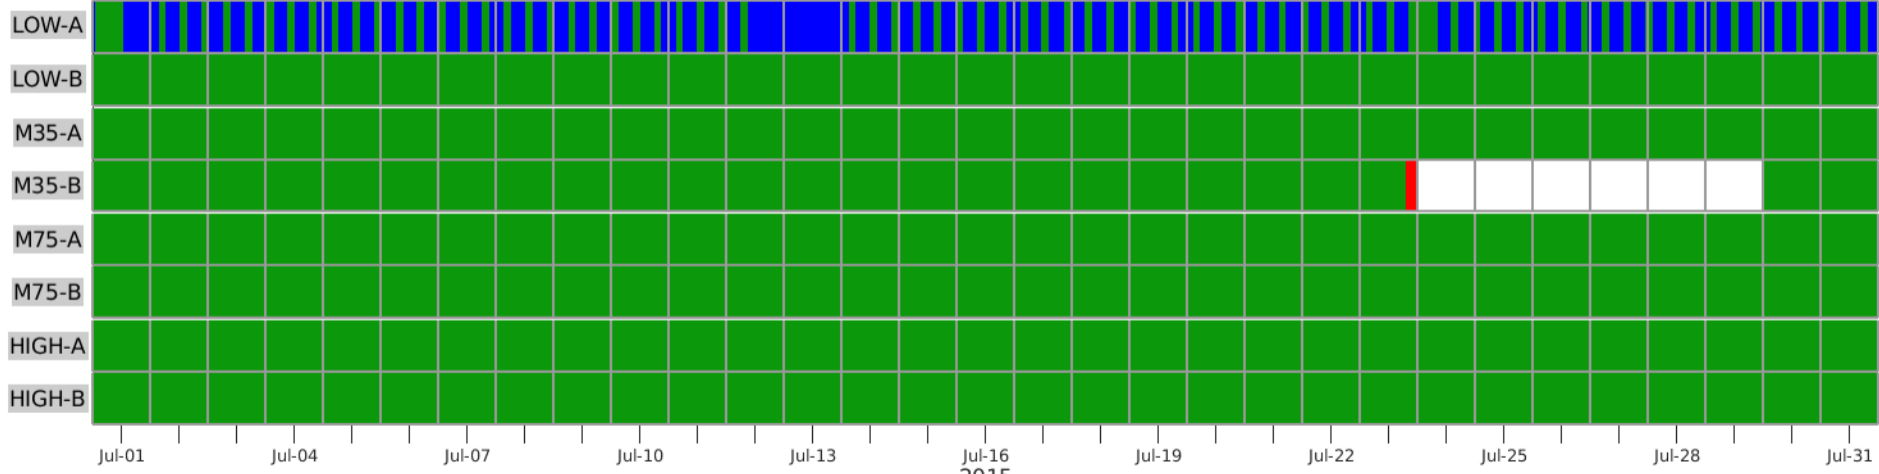

MagEIS Instrument Mode | Created on: 2021/10/21 | Green = Science | Blue = High-Rate | Red = Maintenance | White = Missing Data