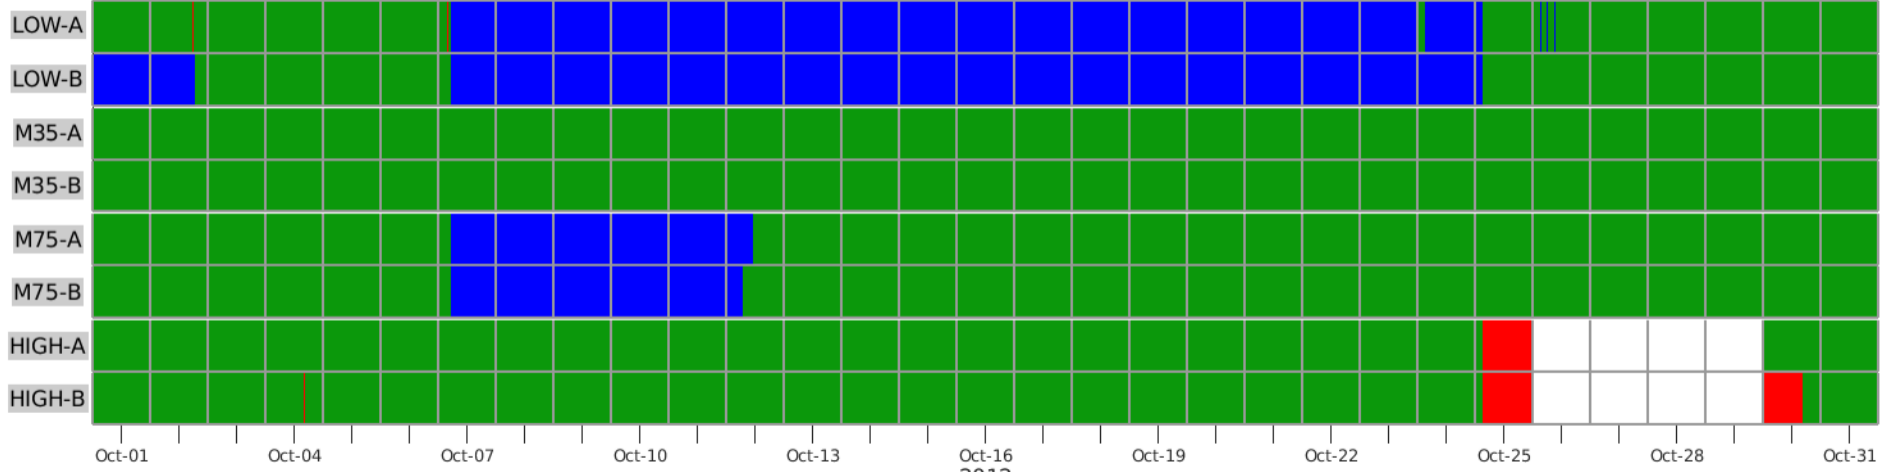

MagEIS Instrument Mode | Created on: 2021/10/21 | Green = Science | Blue = High-Rate | Red = Maintenance | White = Missing Data

MagEIS Instrument Mode | Created on: 2021/10/21 | Green = Science | Blue = High-Rate | Red = Maintenance | White = Missing Data