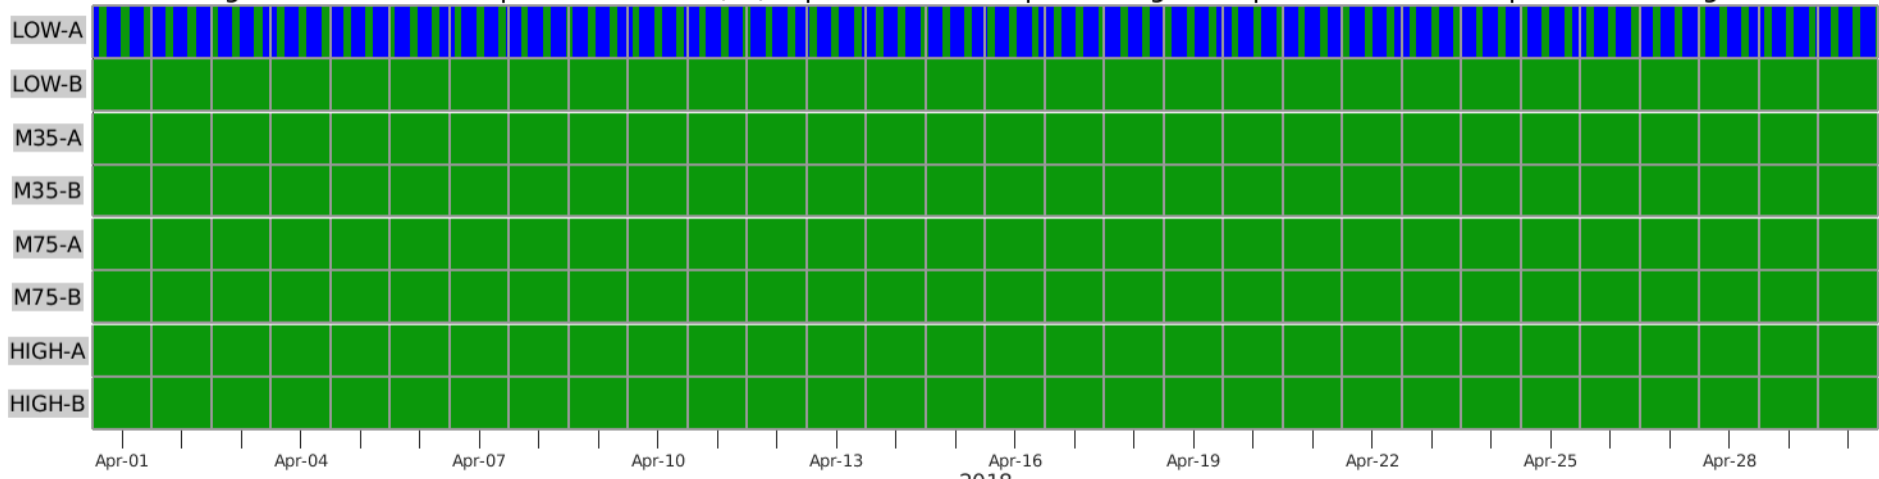

MagEIS Instrument Mode | Created on: 2021/10/21 | Green = Science | Blue = High-Rate | Red = Maintenance | White = Missing Data