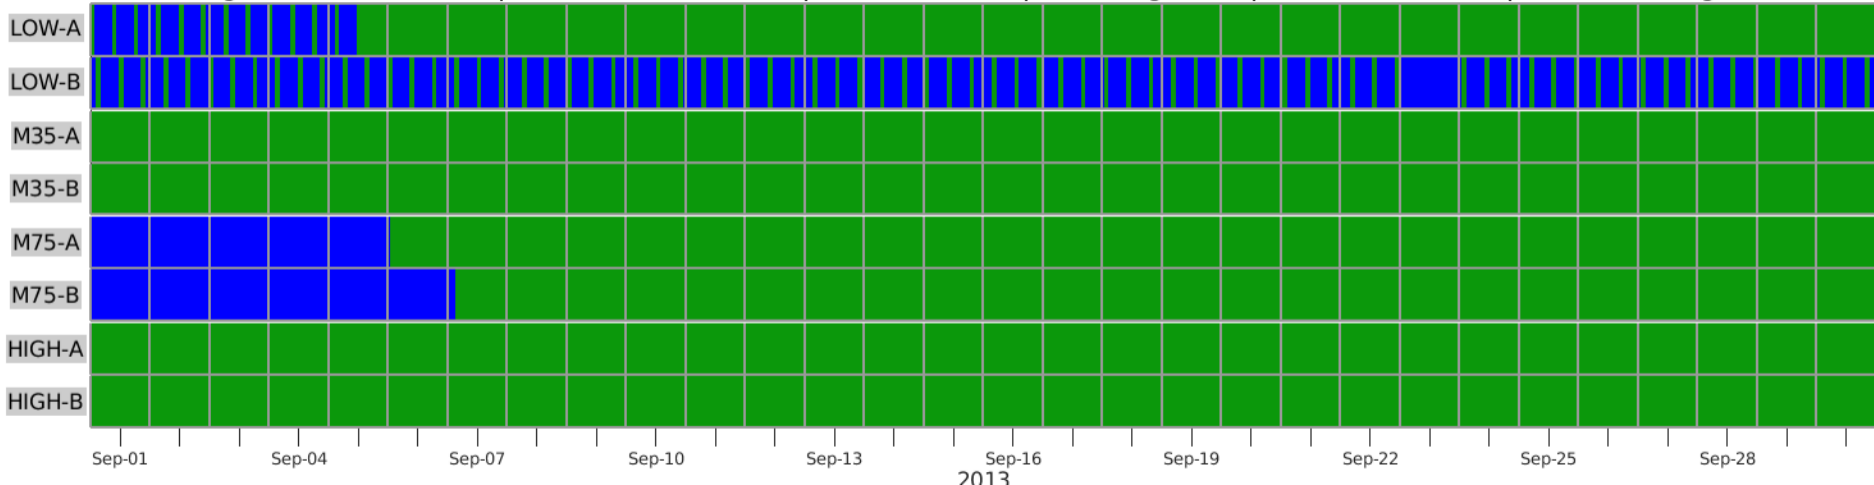

MagEIS Instrument Mode | Created on: 2021/10/21 | Green = Science | Blue = High-Rate | Red = Maintenance | White = Missing Data