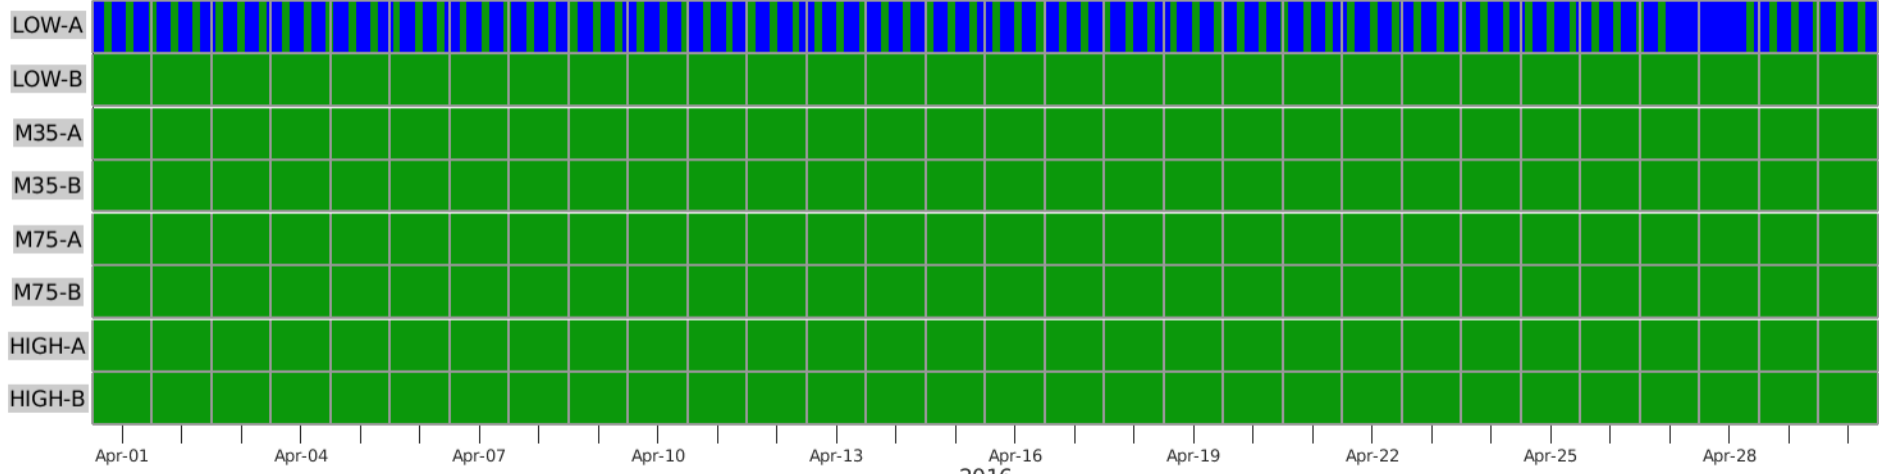

MagEIS Instrument Mode | Created on: 2021/10/21 | Green = Science | Blue = High-Rate | Red = Maintenance | White = Missing Data