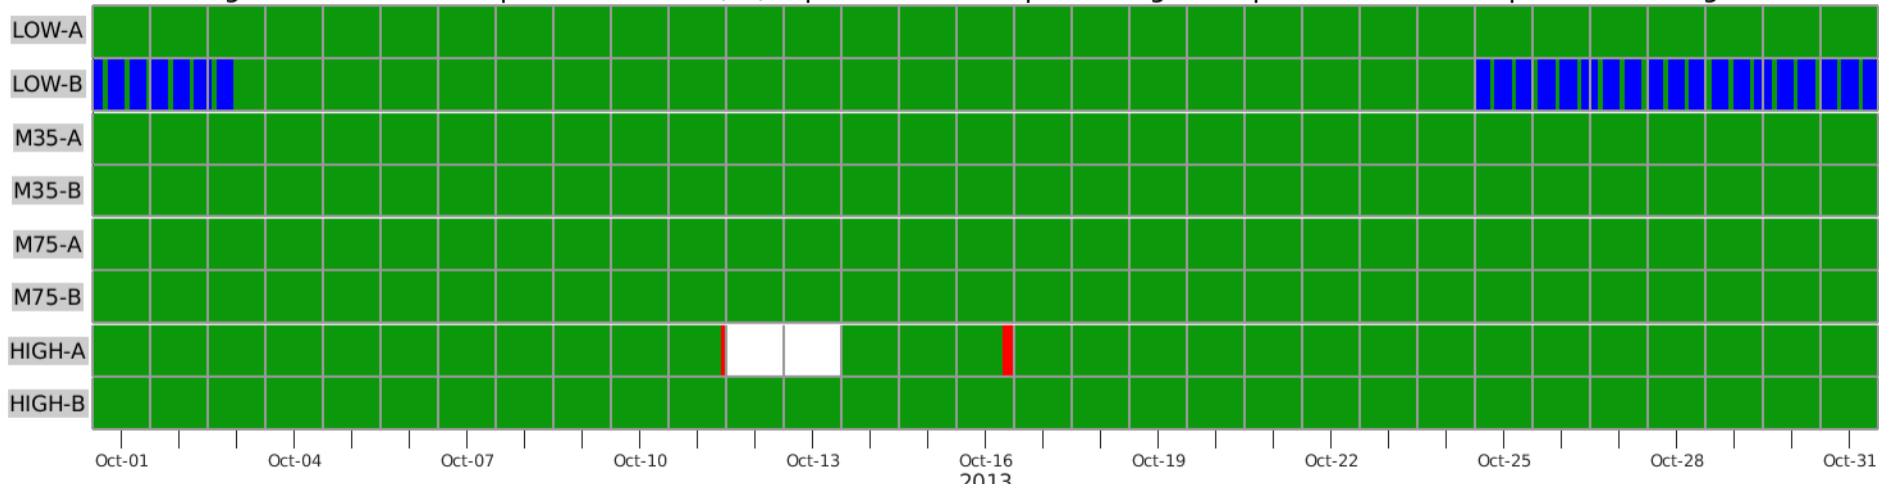

MagEIS Instrument Mode | Created on: 2021/10/21 | Green = Science | Blue = High-Rate | Red = Maintenance | White = Missing Data