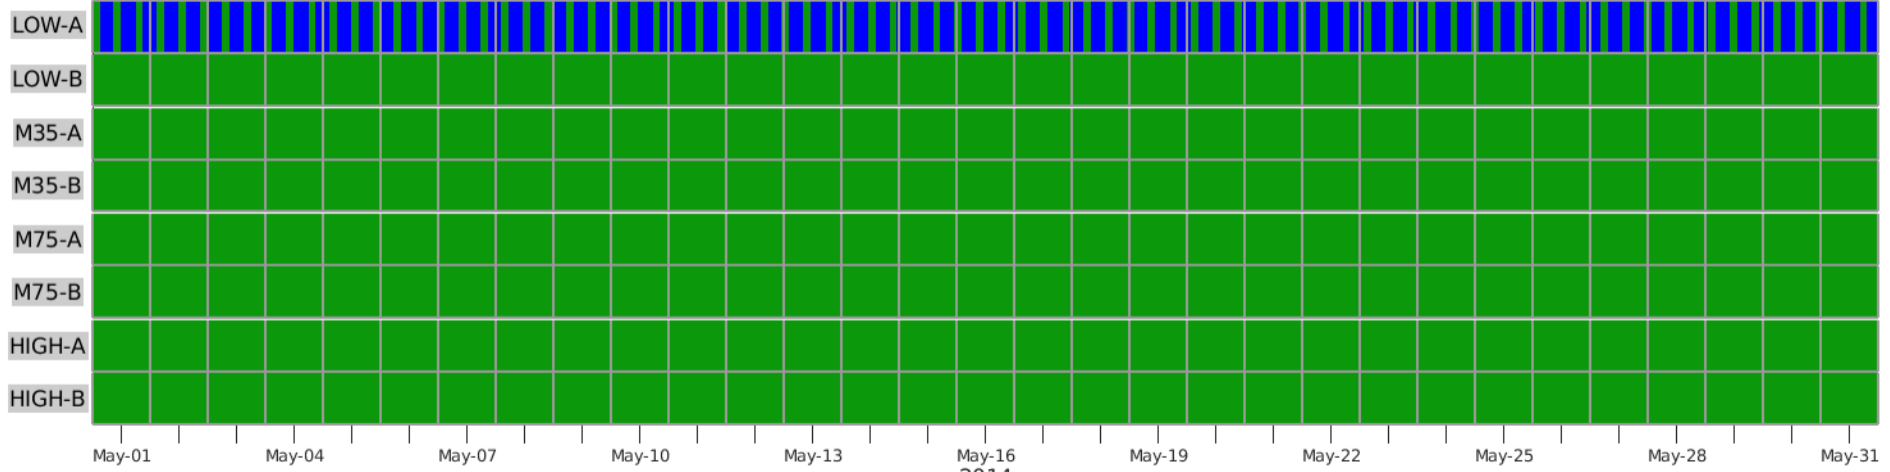

MagEIS Instrument Mode | Created on: 2021/10/21 | Green = Science | Blue = High-Rate | Red = Maintenance | White = Missing Data