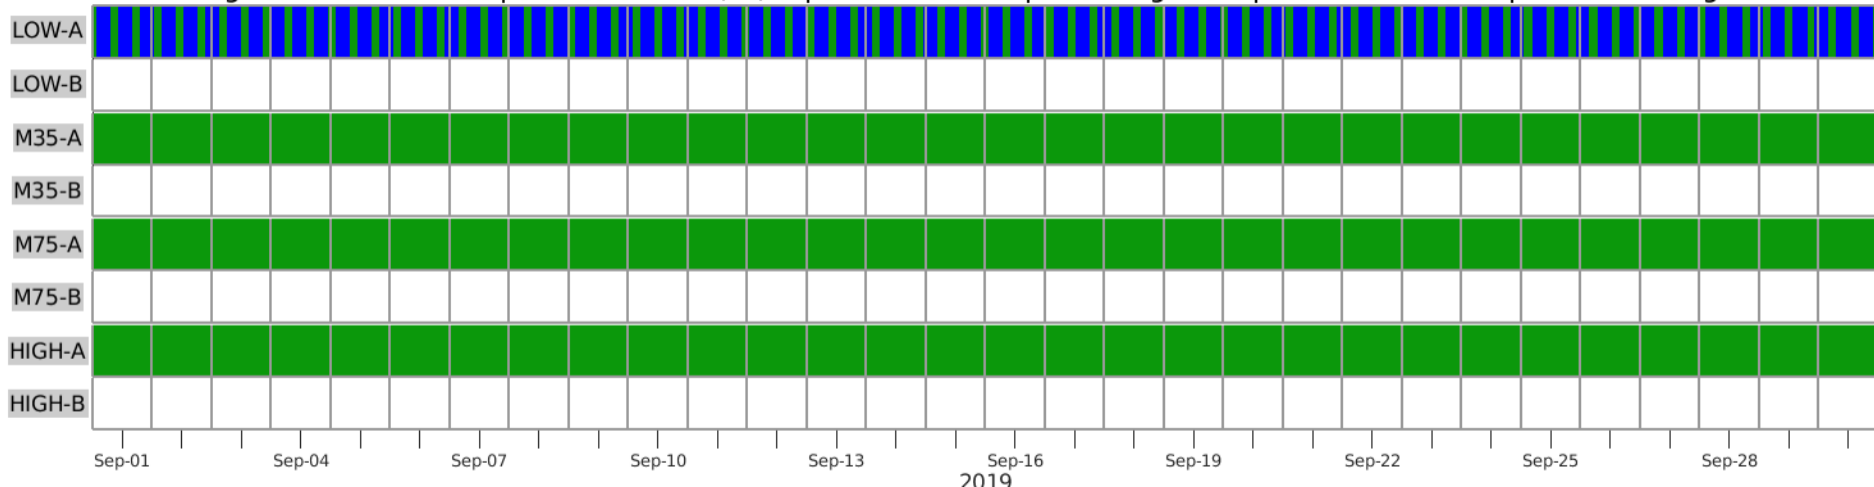

MagEIS Instrument Mode | Created on: 2021/10/21 | Green = Science | Blue = High-Rate | Red = Maintenance | White = Missing Data

MagEIS Instrument Mode | Created on: 2021/10/21 | Green = Science | Blue = High-Rate | Red = Maintenance | White = Missing Data