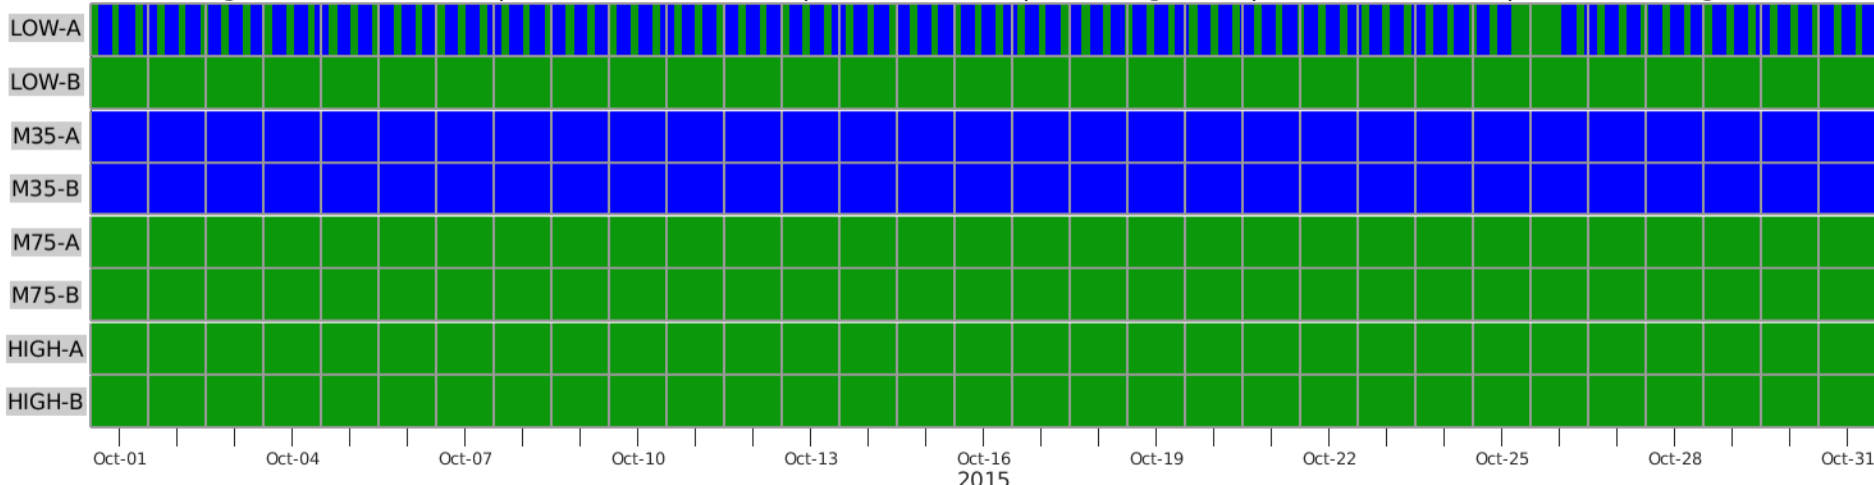

MagEIS Instrument Mode | Created on: 2021/10/21 | Green = Science | Blue = High-Rate | Red = Maintenance | White = Missing Data