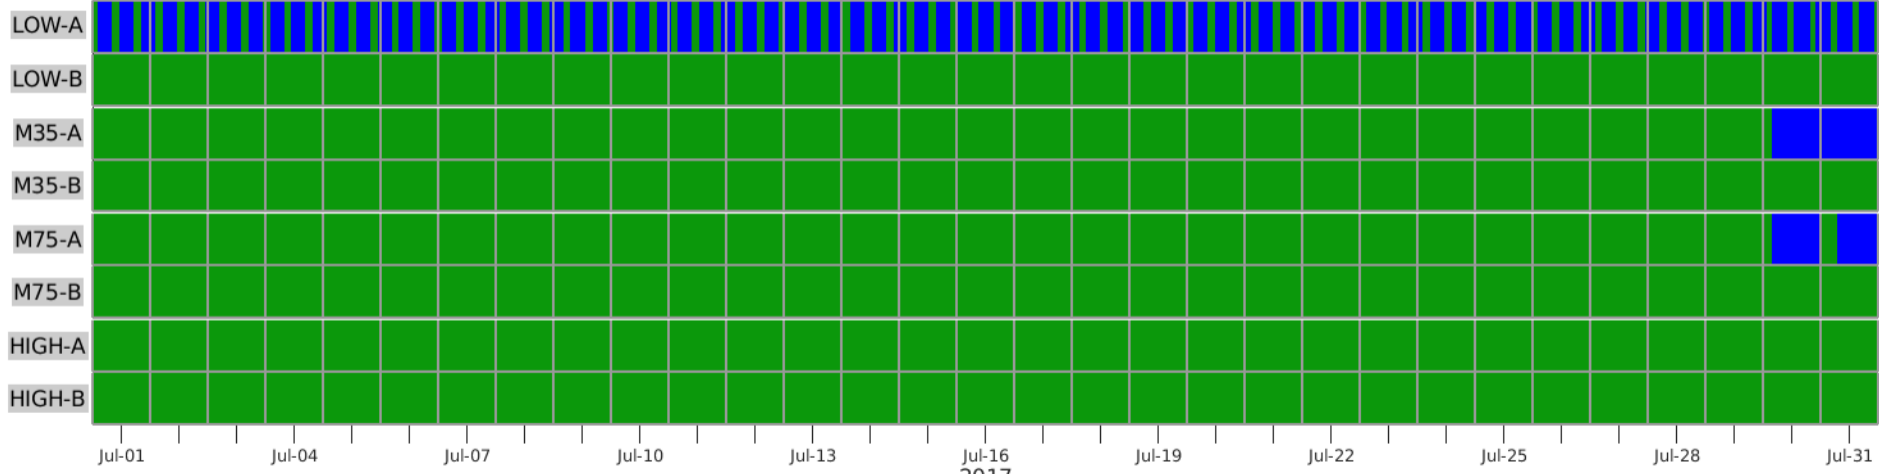

MagEIS Instrument Mode | Created on: 2021/10/21 | Green = Science | Blue = High-Rate | Red = Maintenance | White = Missing Data