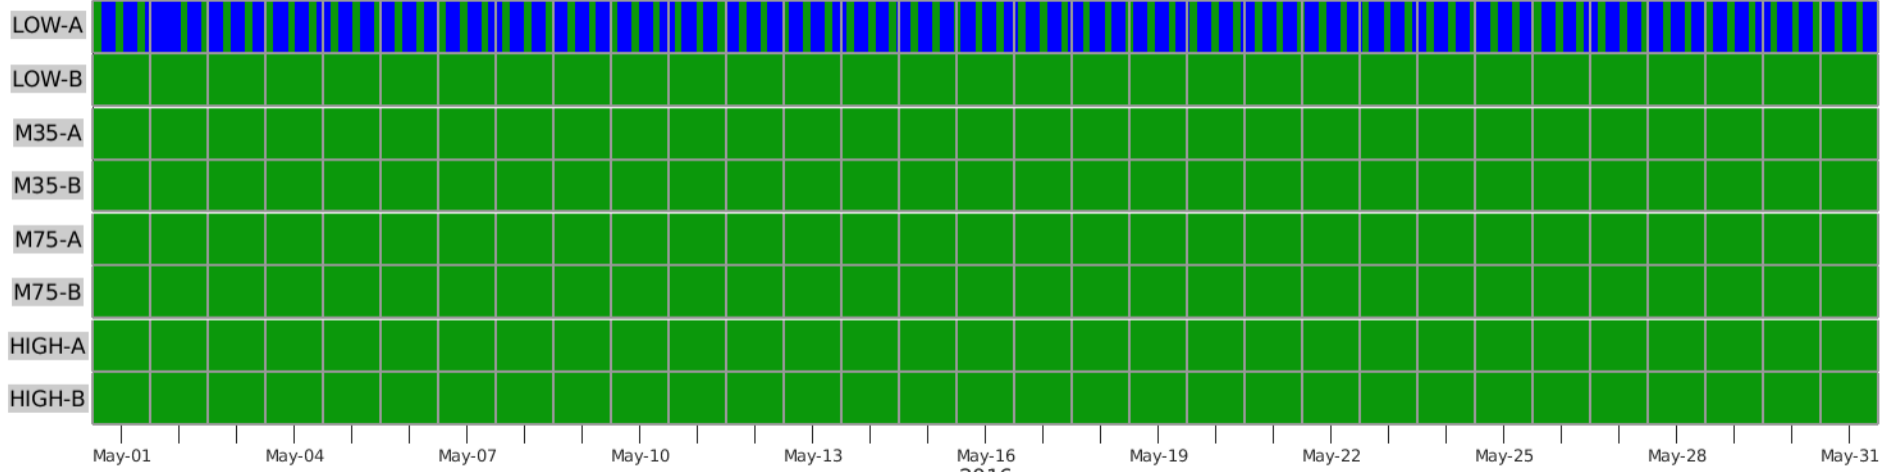

MagEIS Instrument Mode | Created on: 2021/10/21 | Green = Science | Blue = High-Rate | Red = Maintenance | White = Missing Data