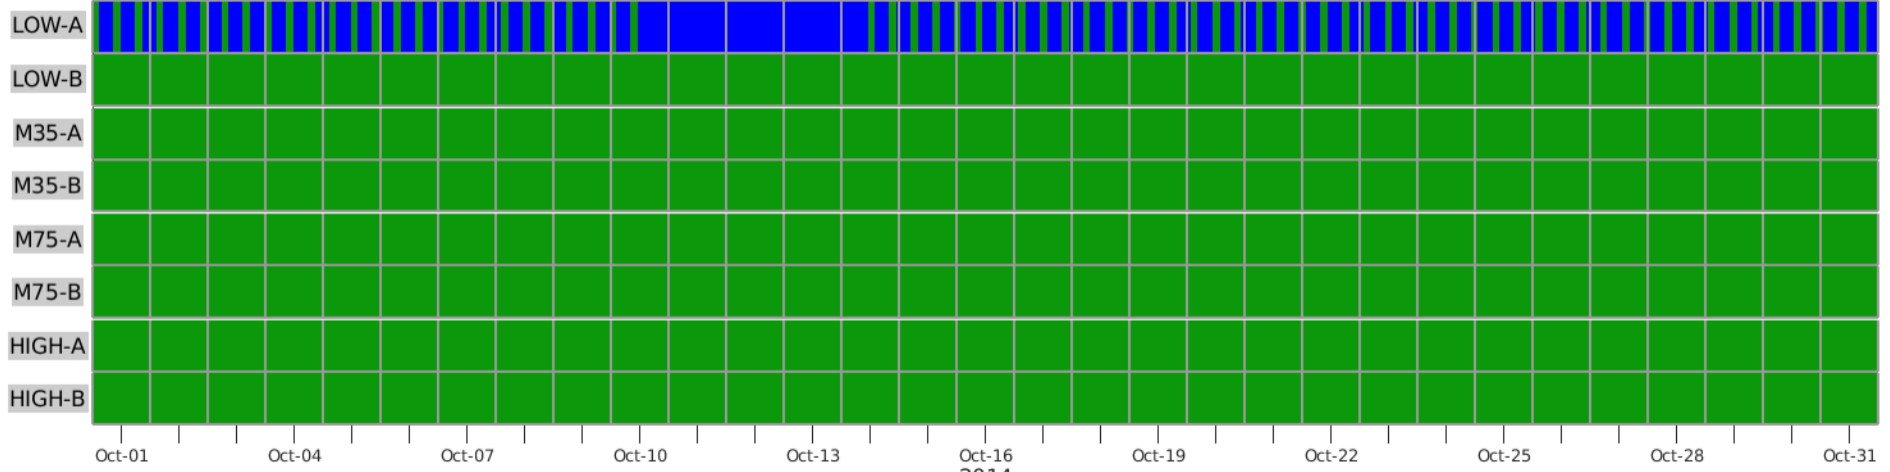

MagEIS Instrument Mode | Created on: 2021/10/21 | Green = Science | Blue = High-Rate | Red = Maintenance | White = Missing Data