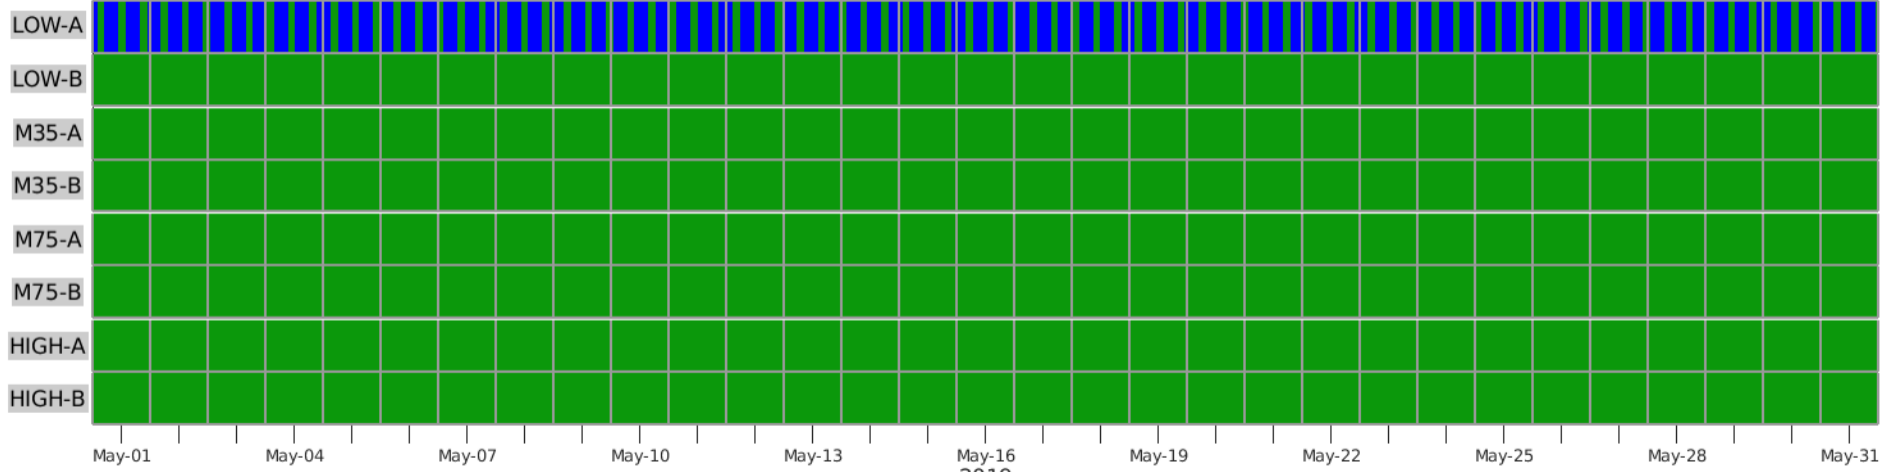

MagEIS Instrument Mode | Created on: 2021/10/21 | Green = Science | Blue = High-Rate | Red = Maintenance | White = Missing Data

MagEIS Instrument Mode | Created on: 2021/10/21 | Green = Science | Blue = High-Rate | Red = Maintenance | White = Missing Data