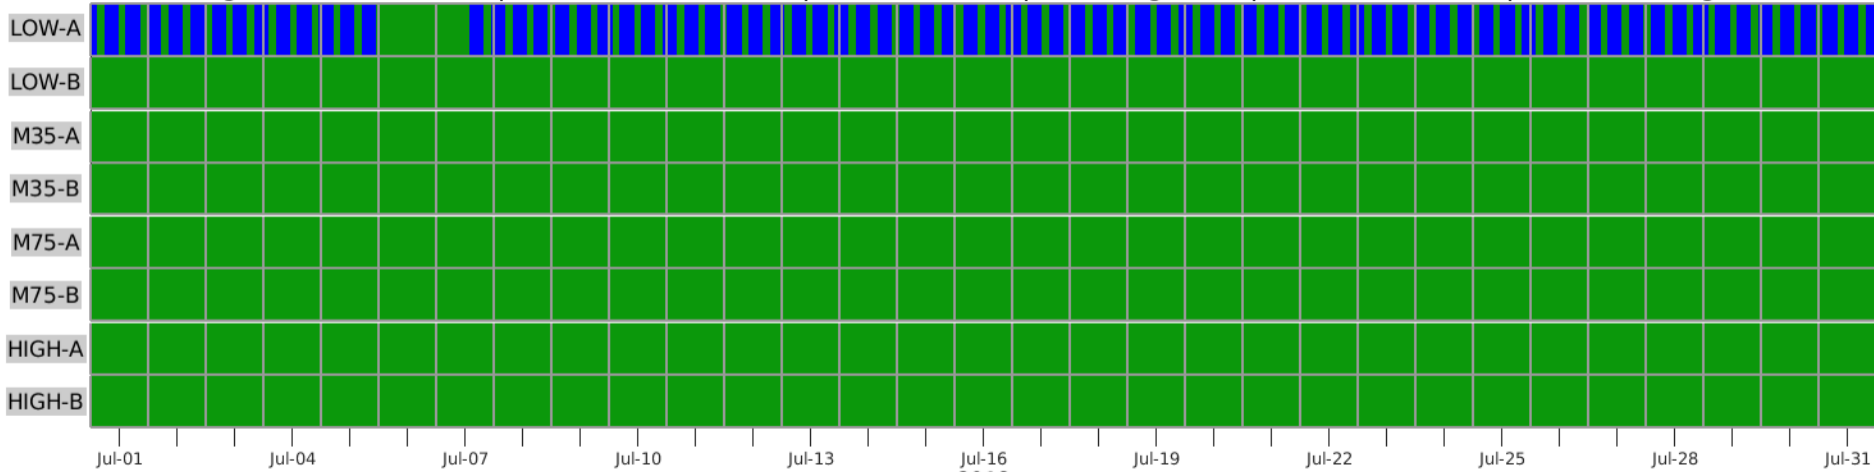

MagEIS Instrument Mode | Created on: 2021/10/21 | Green = Science | Blue = High-Rate | Red = Maintenance | White = Missing Data