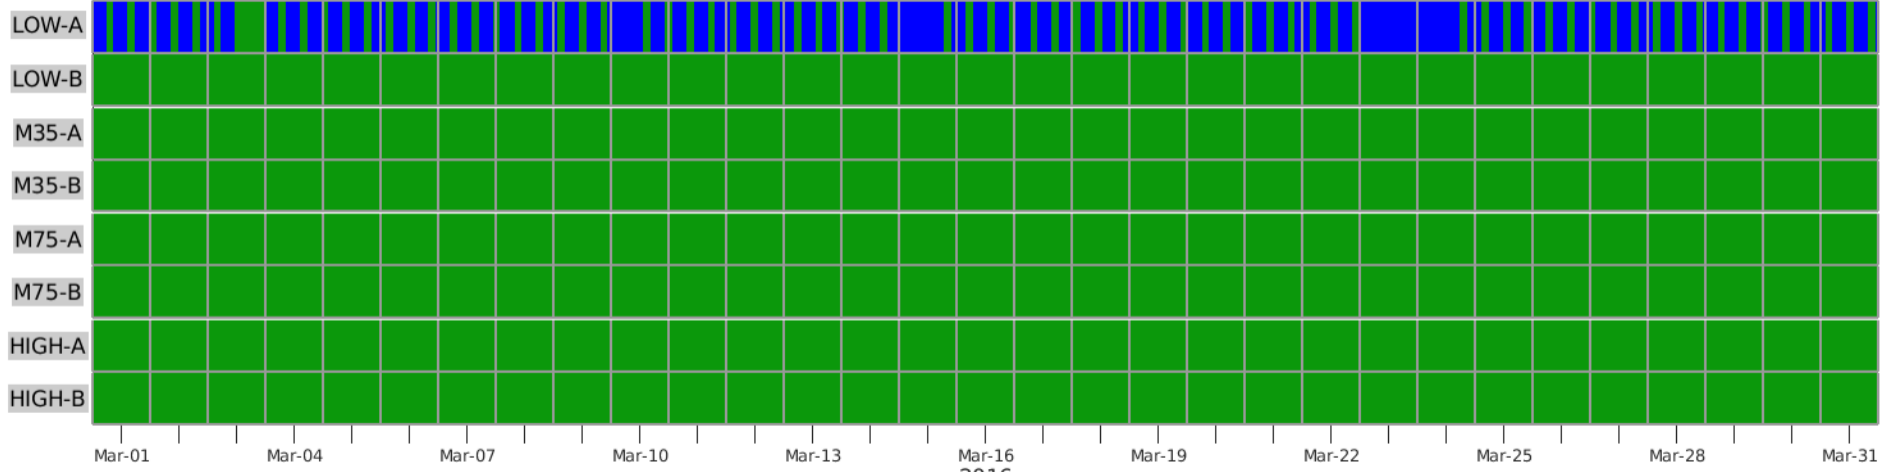

MagEIS Instrument Mode | Created on: 2021/10/21 | Green = Science | Blue = High-Rate | Red = Maintenance | White = Missing Data