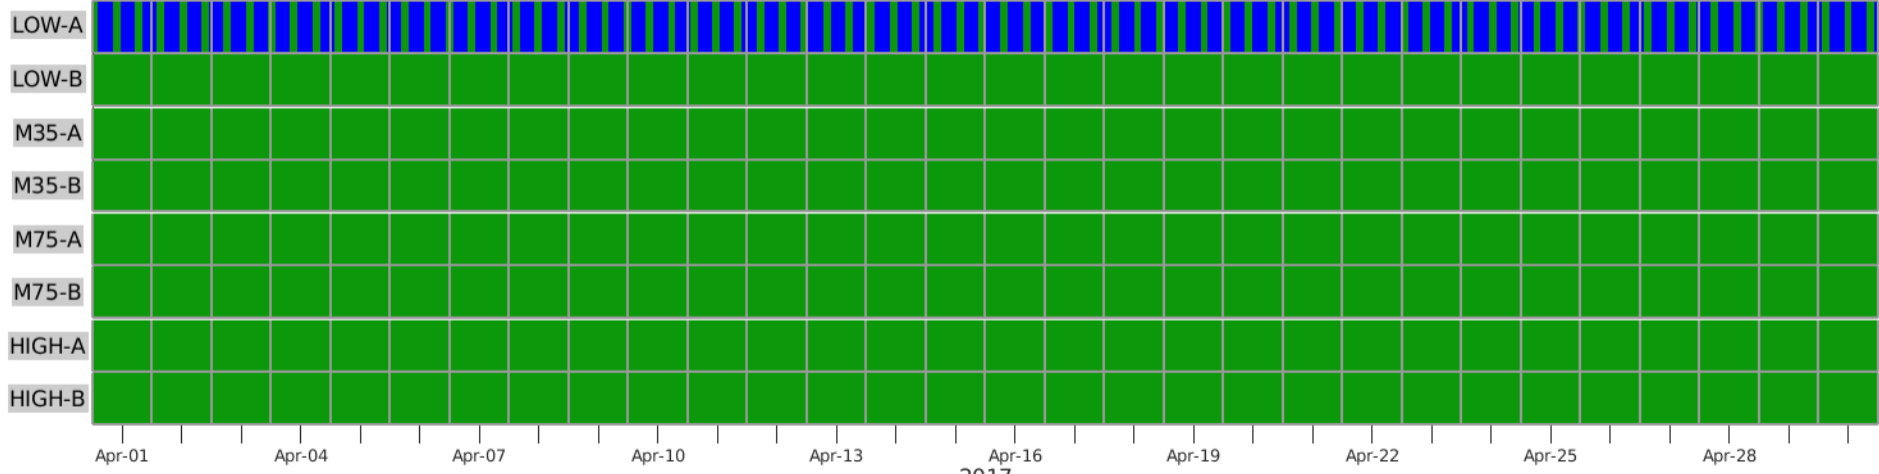

MagEIS Instrument Mode | Created on: 2021/10/21 | Green = Science | Blue = High-Rate | Red = Maintenance | White = Missing Data