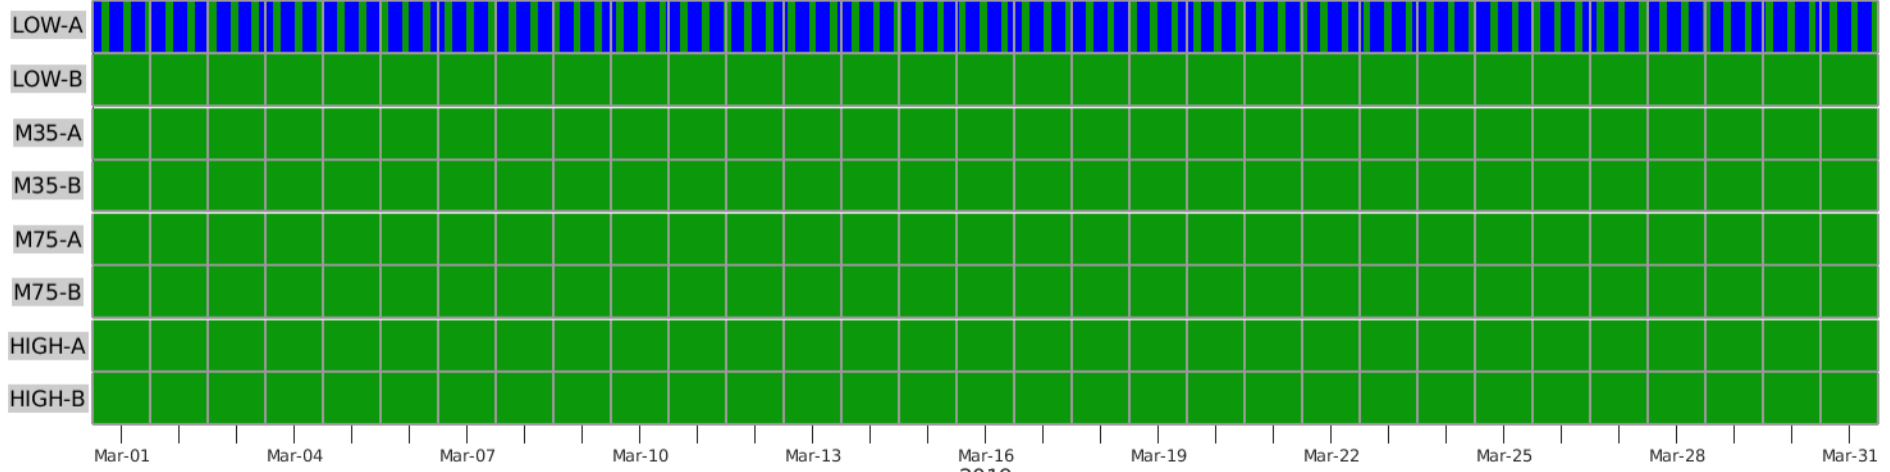

MagEIS Instrument Mode | Created on: 2021/10/21 | Green = Science | Blue = High-Rate | Red = Maintenance | White = Missing Data