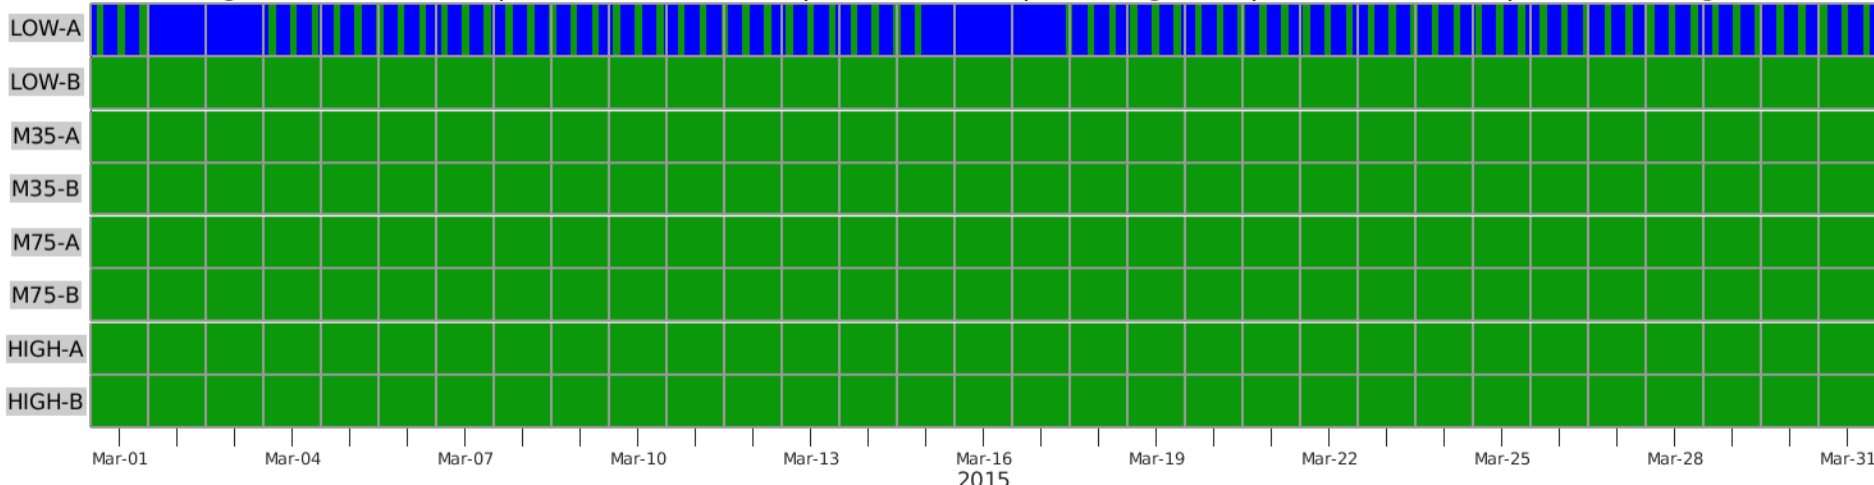

MagEIS Instrument Mode | Created on: 2021/10/21 | Green = Science | Blue = High-Rate | Red = Maintenance | White = Missing Data