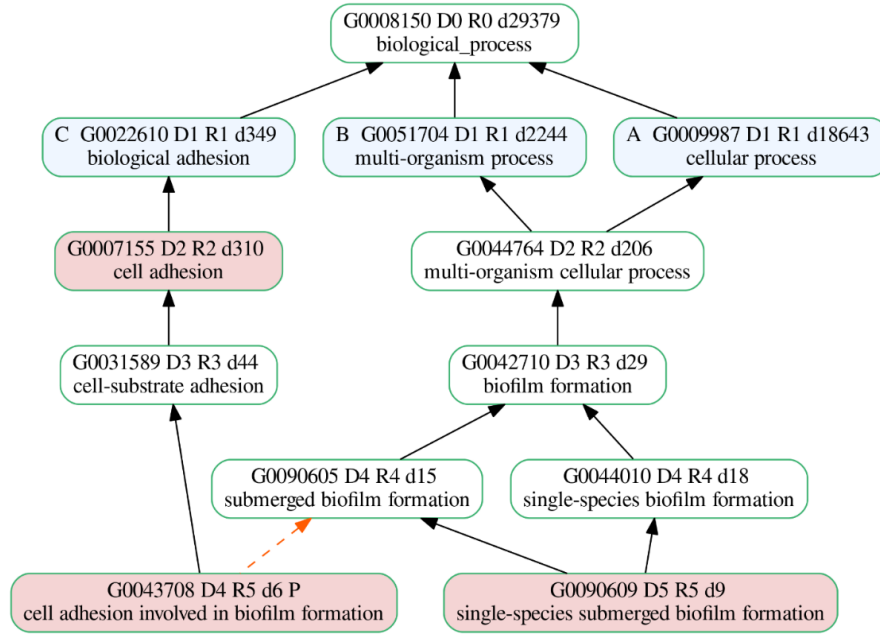

GO:0003743 MF 1
 GO:0004364 MF 1
 GO:0004806 MF 1
 GO:0051287 MF 1
 GO:0003755 MF 1
 GO:0008270 MF 1
 GO:0016788 MF 1

Figure S1. A section of GO hierarchy subgraph for the terms significantly enriched in clinical isolates, nodes are color-coded according to the p-value: red for p-value of less than 0.005, orange for p-value between 0.005 and 0.01, and gray for p-values larger than 0.01.