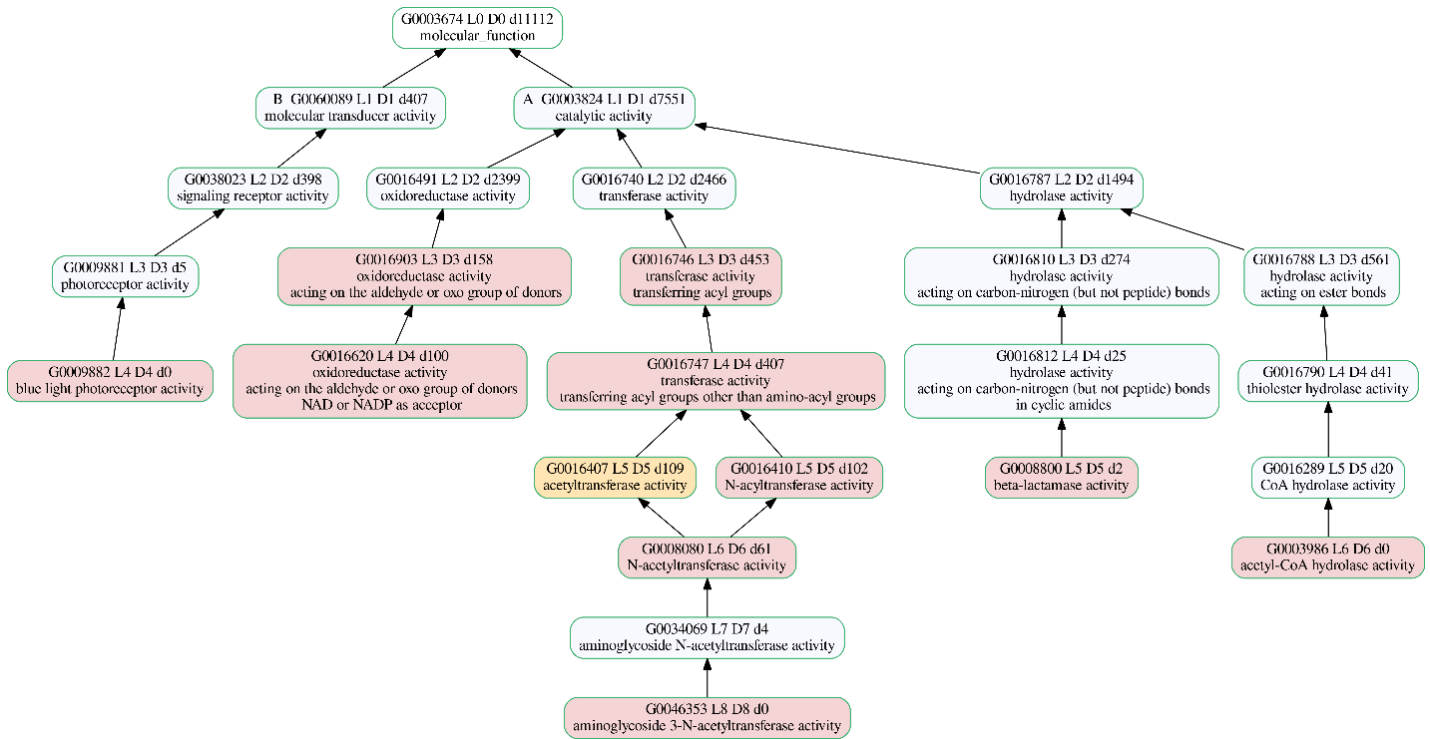

GO:0003743 MF 1
 GO:0004364 MF 1
 GO:0004806 MF 1
 GO:0051287 MF 1
 GO:0003755 MF 1
 GO:0008270 MF 1
 GO:0016788 MF 1

Figure S1. A section of GO hierarchy subgraph for the terms significantly enriched in clinical isolates, nodes are color-coded according to the p-value: red for p-value of less than 0.005, orange for p-value between 0.005 and 0.01, and gray for p-values larger than 0.01.