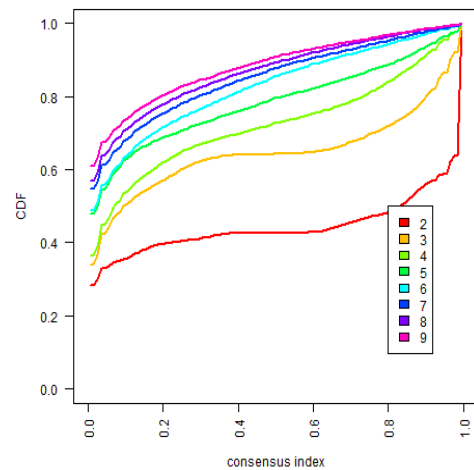

Delta area

consensus CDF

tracking plot