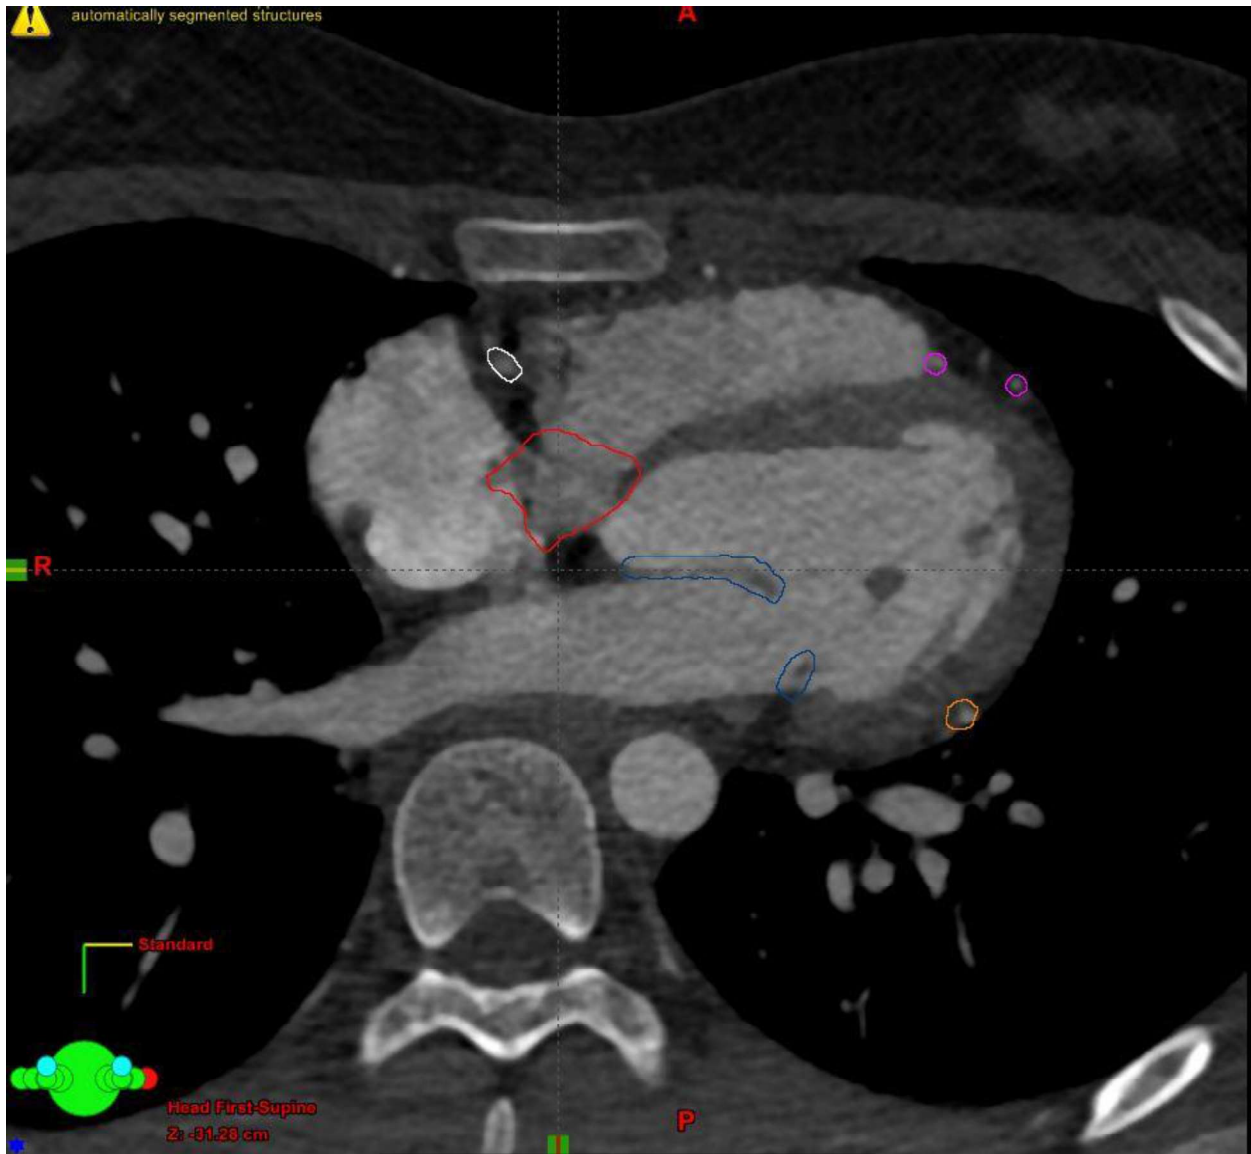

Red: Tricuspid Valve

Yellow: Left main coronary artery

Pink: Left anterior descending

Orange: Left Circumflex

White: Right Coronary Artery

Brown: Aortic Valve

Light green: Pulmonary Valve

Blue: Mitral Valve