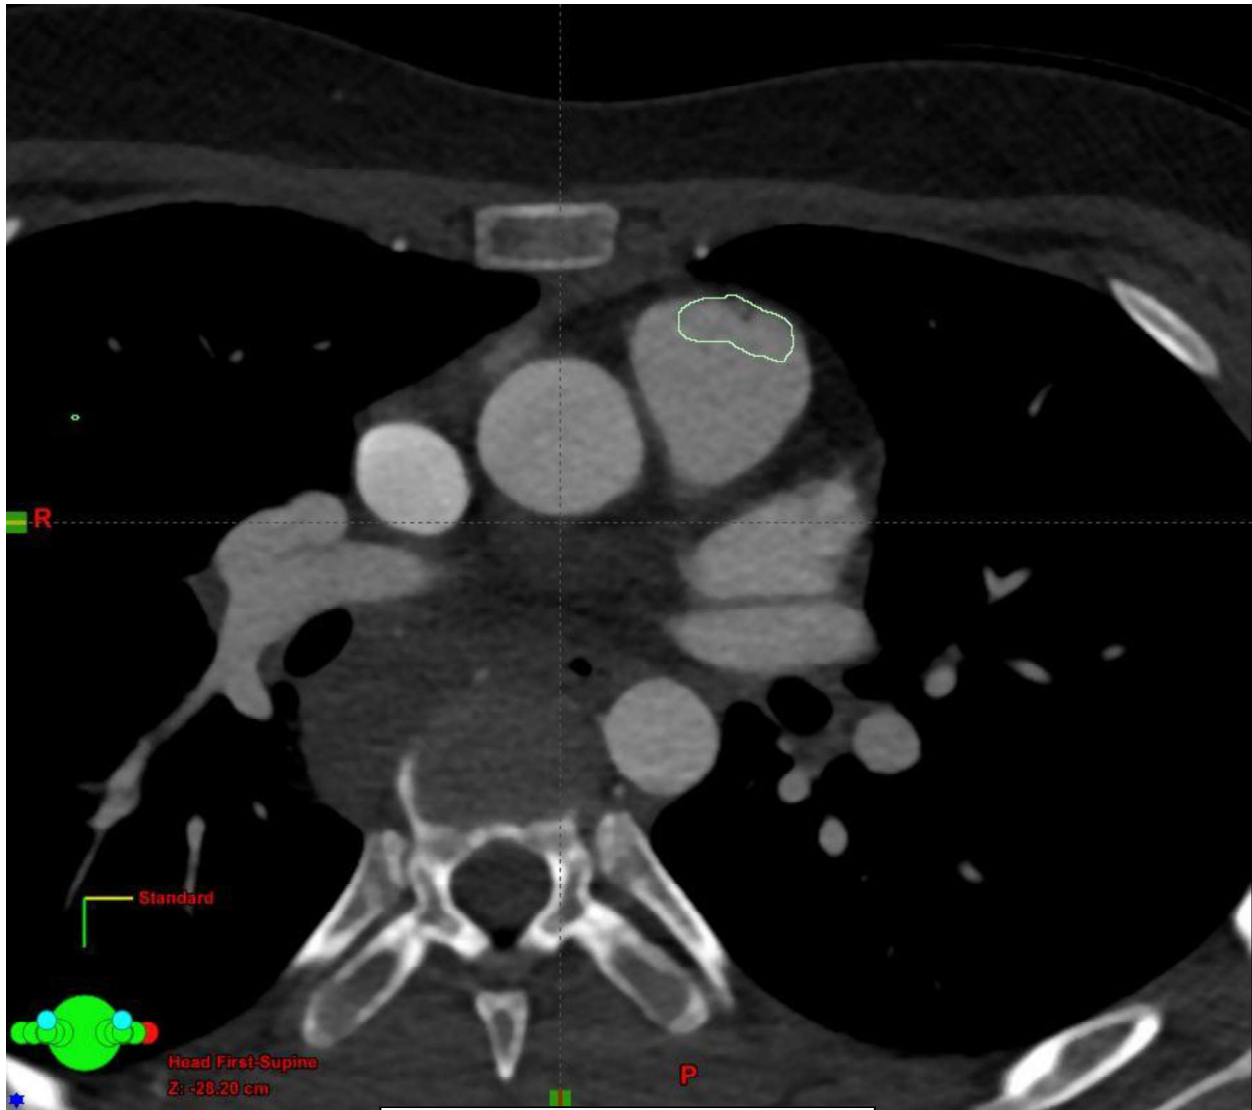

Red: Tricuspid Valve

Yellow: Left main coronary artery

Pink: Left anterior descending

Orange: Left Circumflex

White: Right Coronary Artery

Brown: Aortic Valve

Light green: Pulmonary Valve

Blue: Mitral Valve