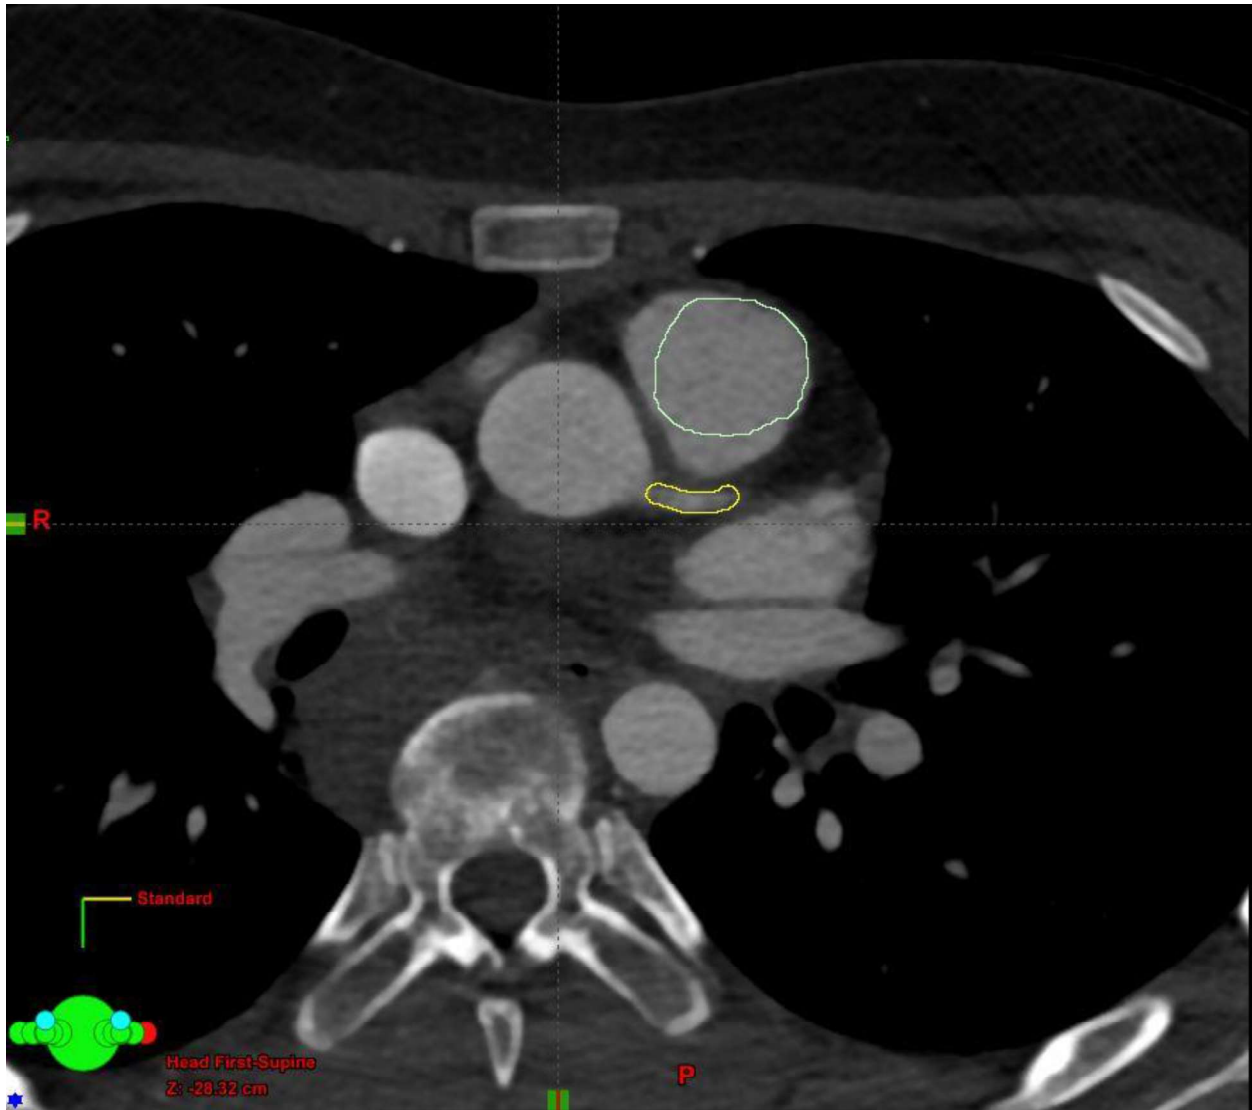

Red: Tricuspid Valve

Yellow: Left main coronary artery

Pink: Left anterior descending

Orange: Left Circumflex

White: Right Coronary Artery

Brown: Aortic Valve

Light green: Pulmonary Valve

Blue: Mitral Valve