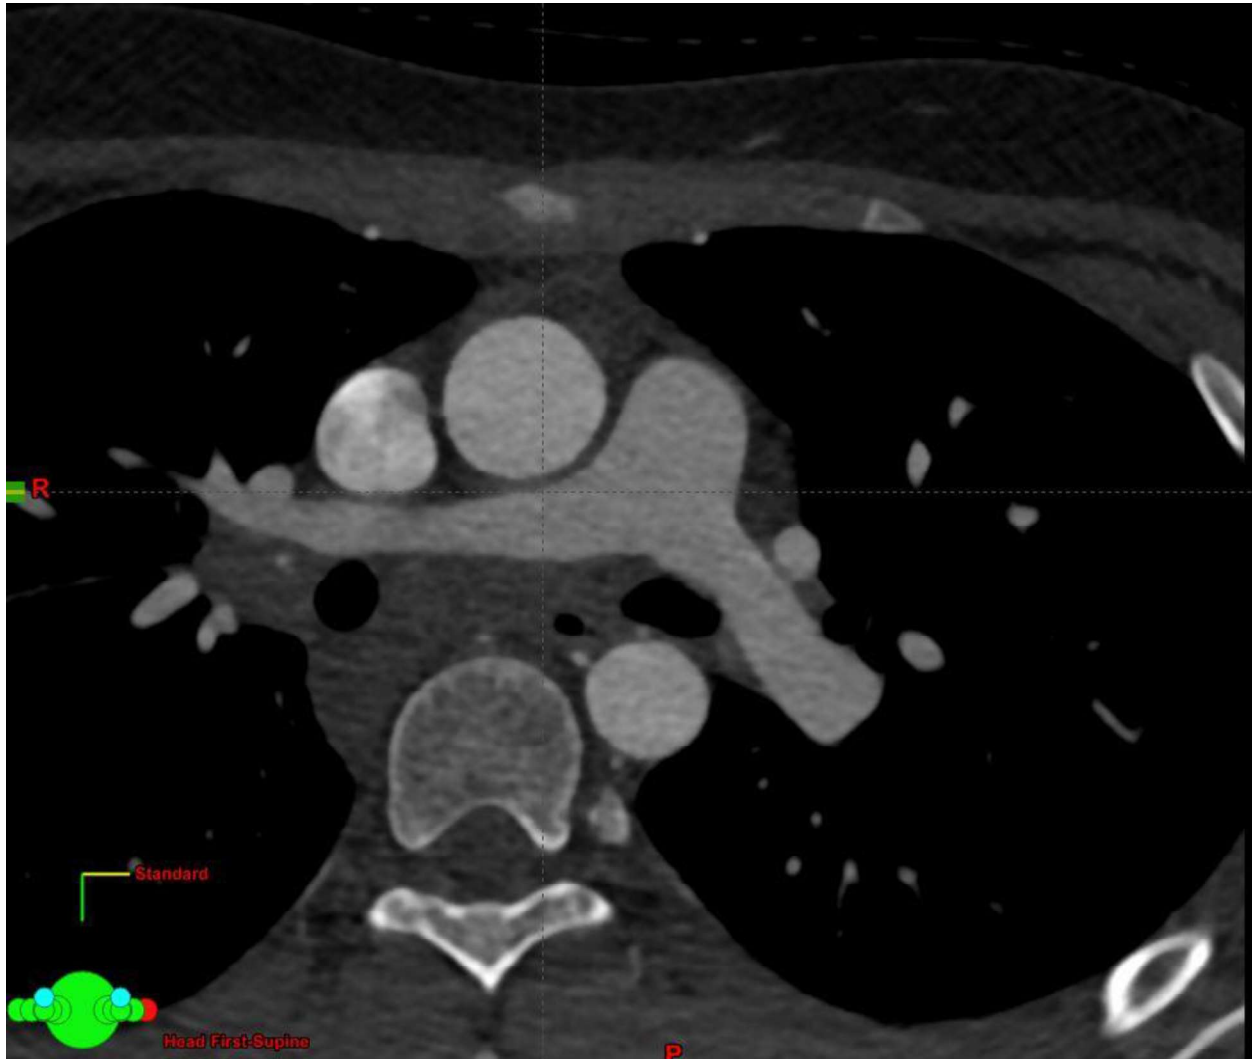

CT Angiogram Hodgkin Atlas:

Yellow: Left main coronary artery

Pink: Left anterior descending

Orange: Left Circumflex

White: Right Coronary Artery

Brown: Aortic Valve

Light green: Pulmonary Valve

Blue: Mitral Valve

Red: Tricuspid Valve

Yellow: Left main coronary artery

Pink: Left anterior descending

Orange: Left Circumflex

White: Right Coronary Artery

Brown: Aortic Valve

Light green: Pulmonary Valve

Blue: Mitral Valve