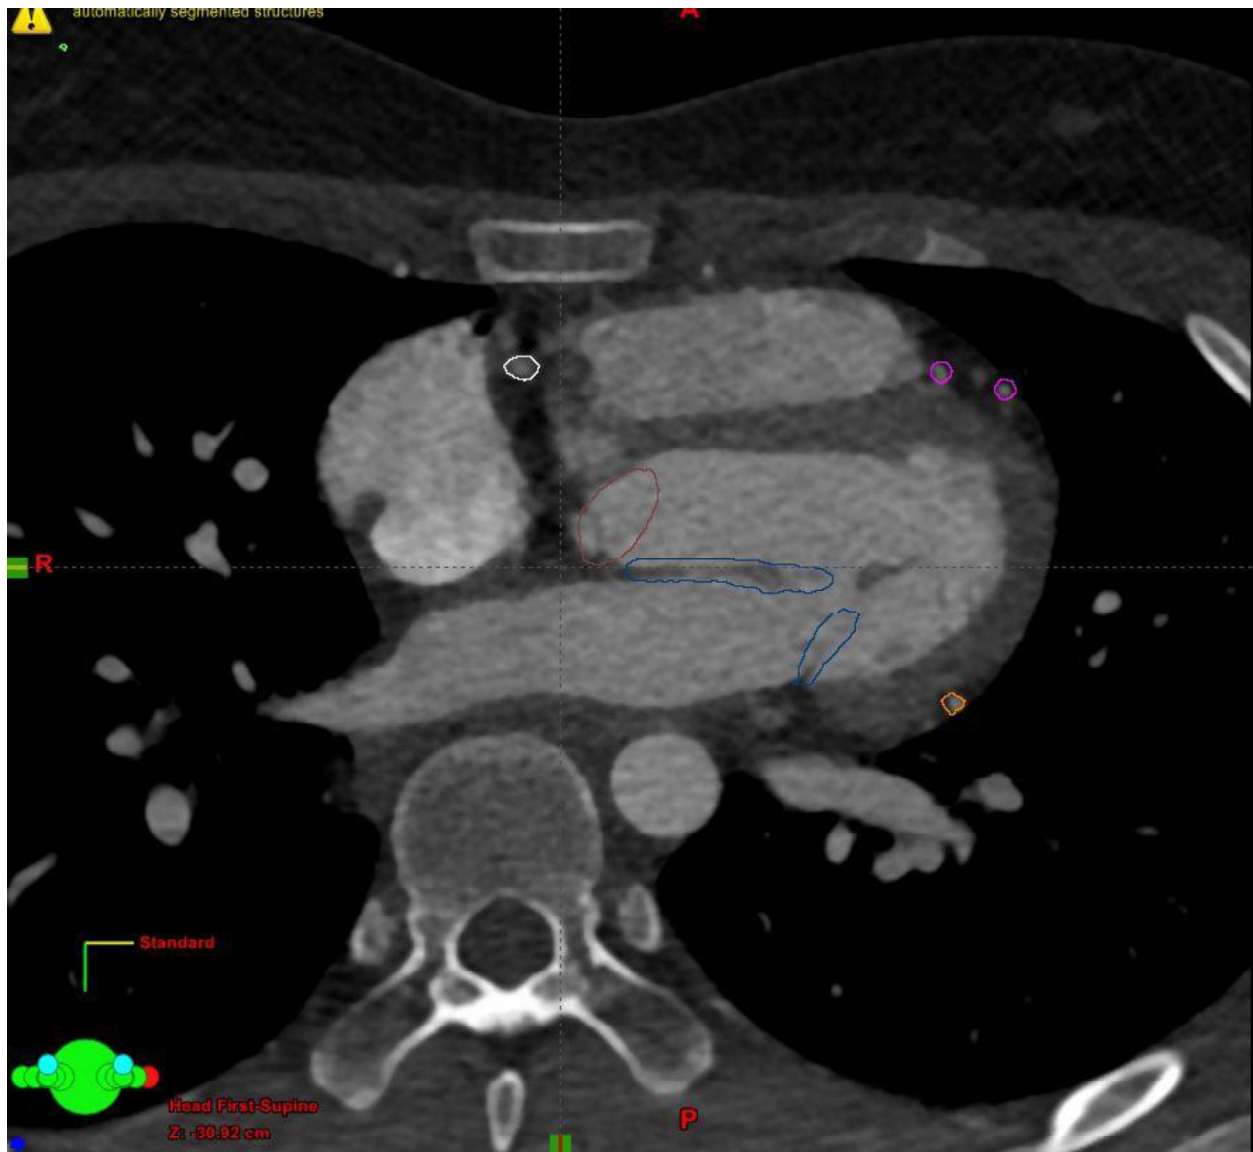

Red: Tricuspid Valve

Yellow: Left main coronary artery

Pink: Left anterior descending

Orange: Left Circumflex

White: Right Coronary Artery

Brown: Aortic Valve

Light green: Pulmonary Valve

Blue: Mitral Valve