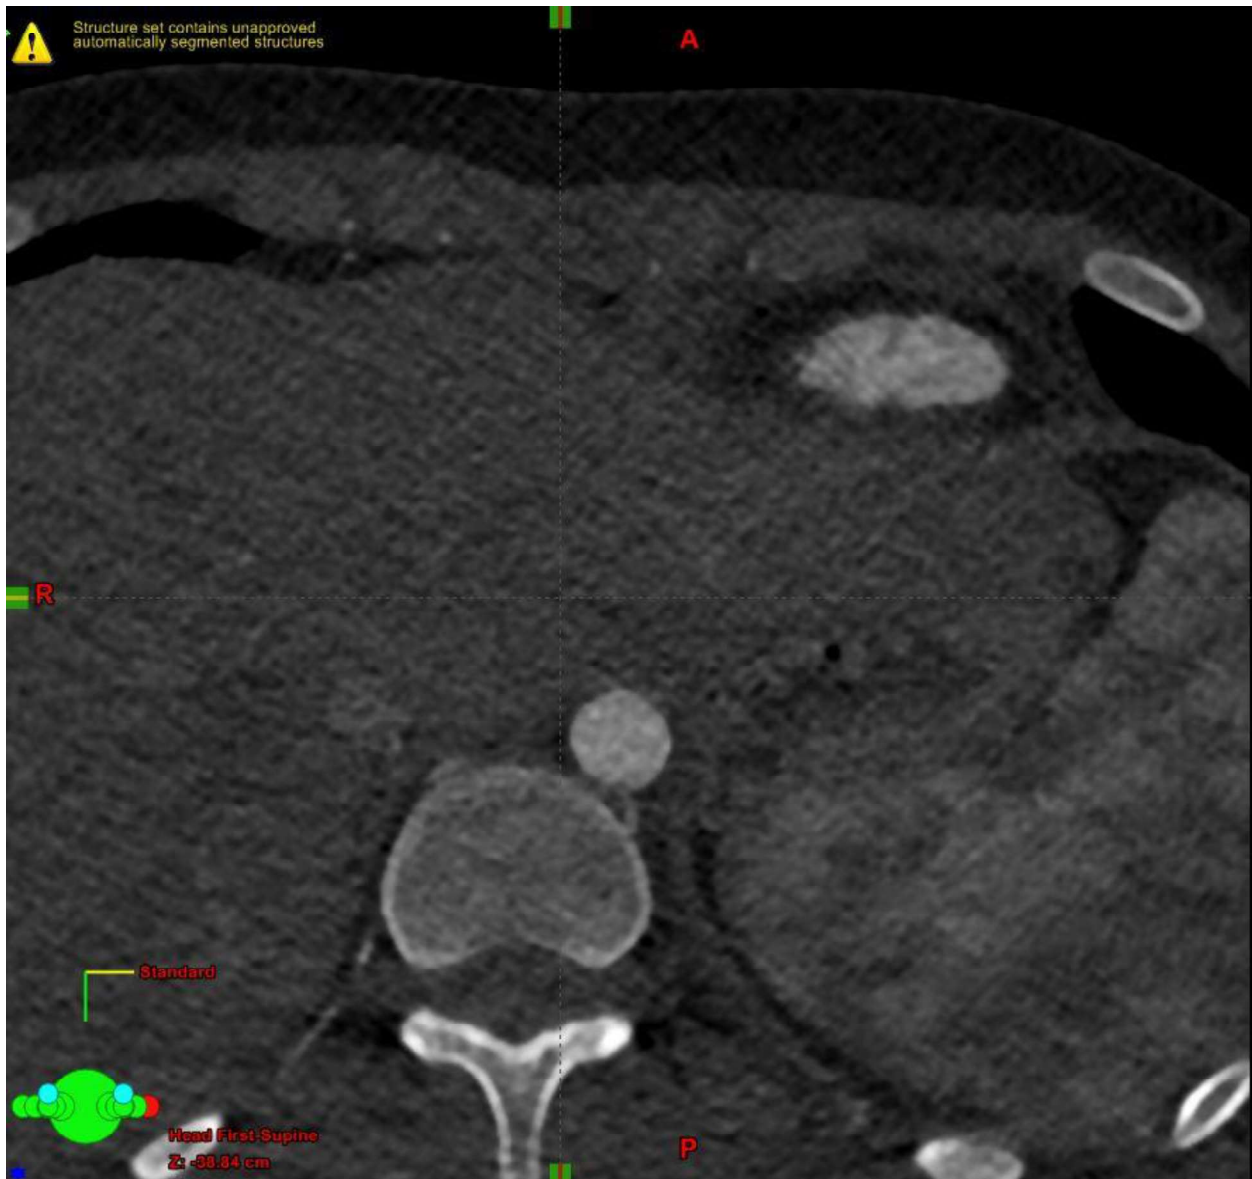

Yellow: Left main coronary artery

Pink: Left anterior descending

Orange: Left Circumflex

White: Right Coronary Artery

Brown: Aortic Valve

Light green: Pulmonary Valve

Blue: Mitral Valve

Red: Tricuspid Valve