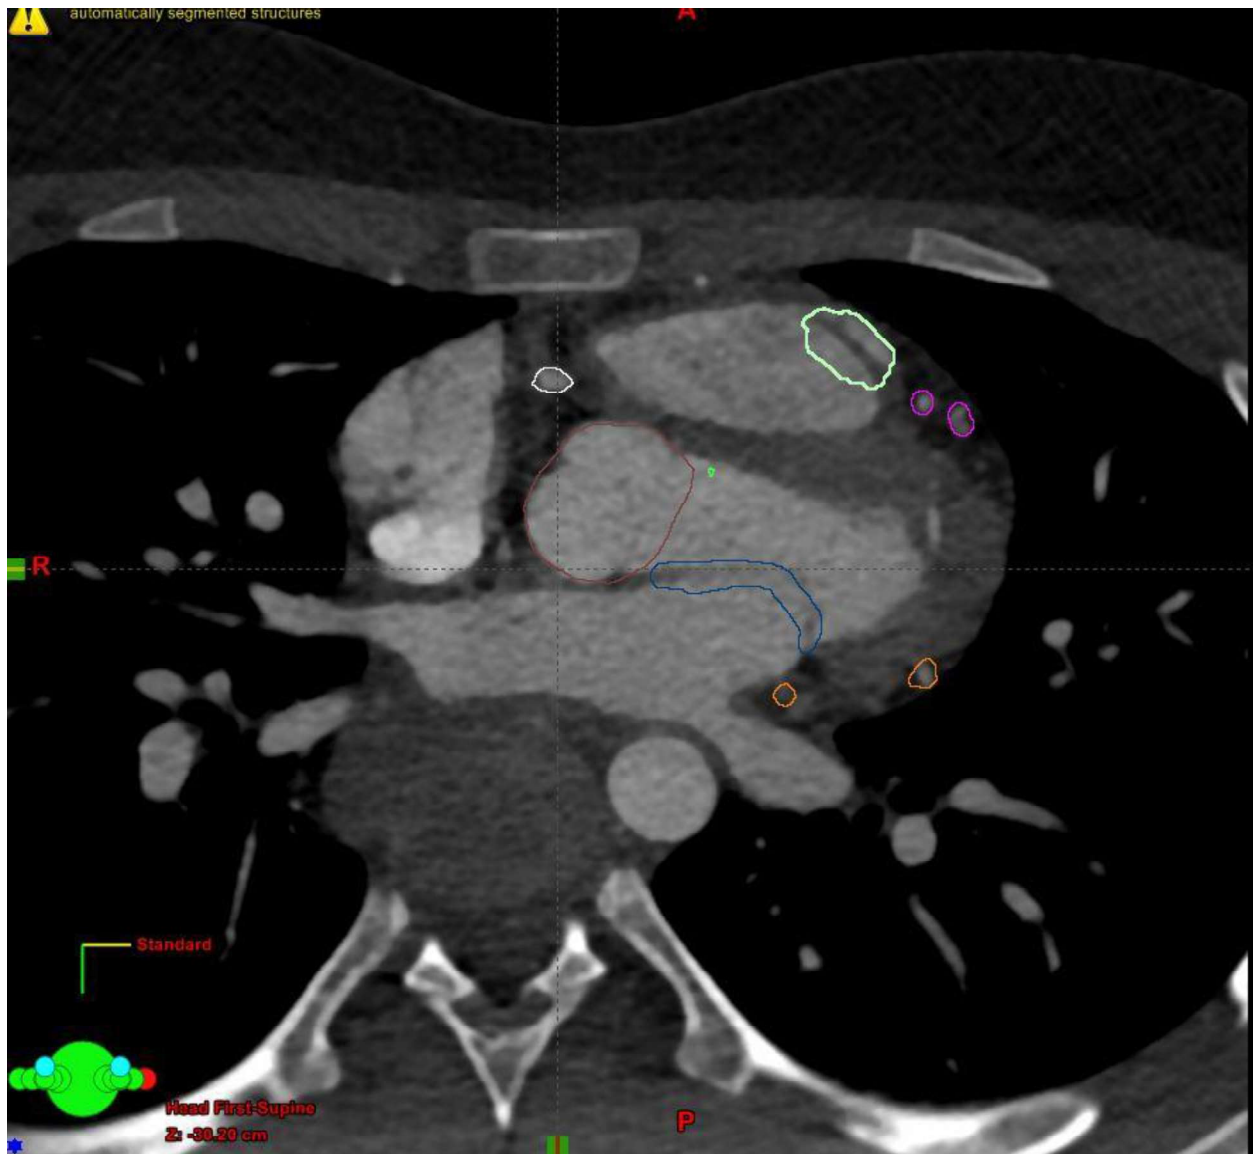

Red: Tricuspid Valve

Yellow: Left main coronary artery

Pink: Left anterior descending

Orange: Left Circumflex

White: Right Coronary Artery

Brown: Aortic Valve

Light green: Pulmonary Valve

Blue: Mitral Valve