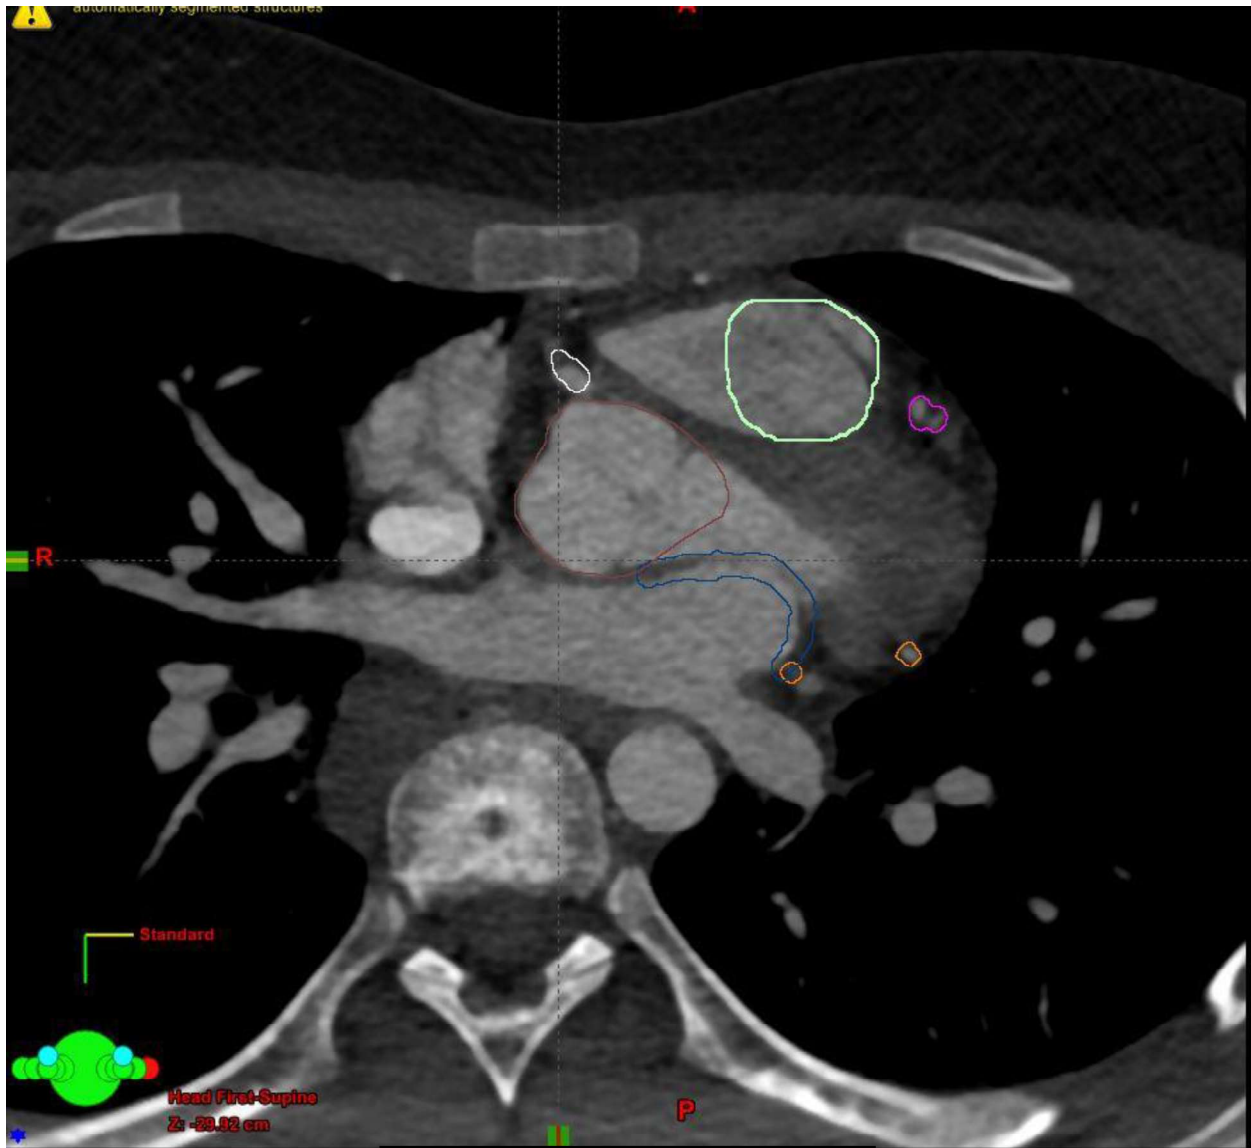

Red: Tricuspid Valve

Yellow: Left main coronary artery

Pink: Left anterior descending

Orange: Left Circumflex

White: Right Coronary Artery

Brown: Aortic Valve

Light green: Pulmonary Valve

Blue: Mitral Valve