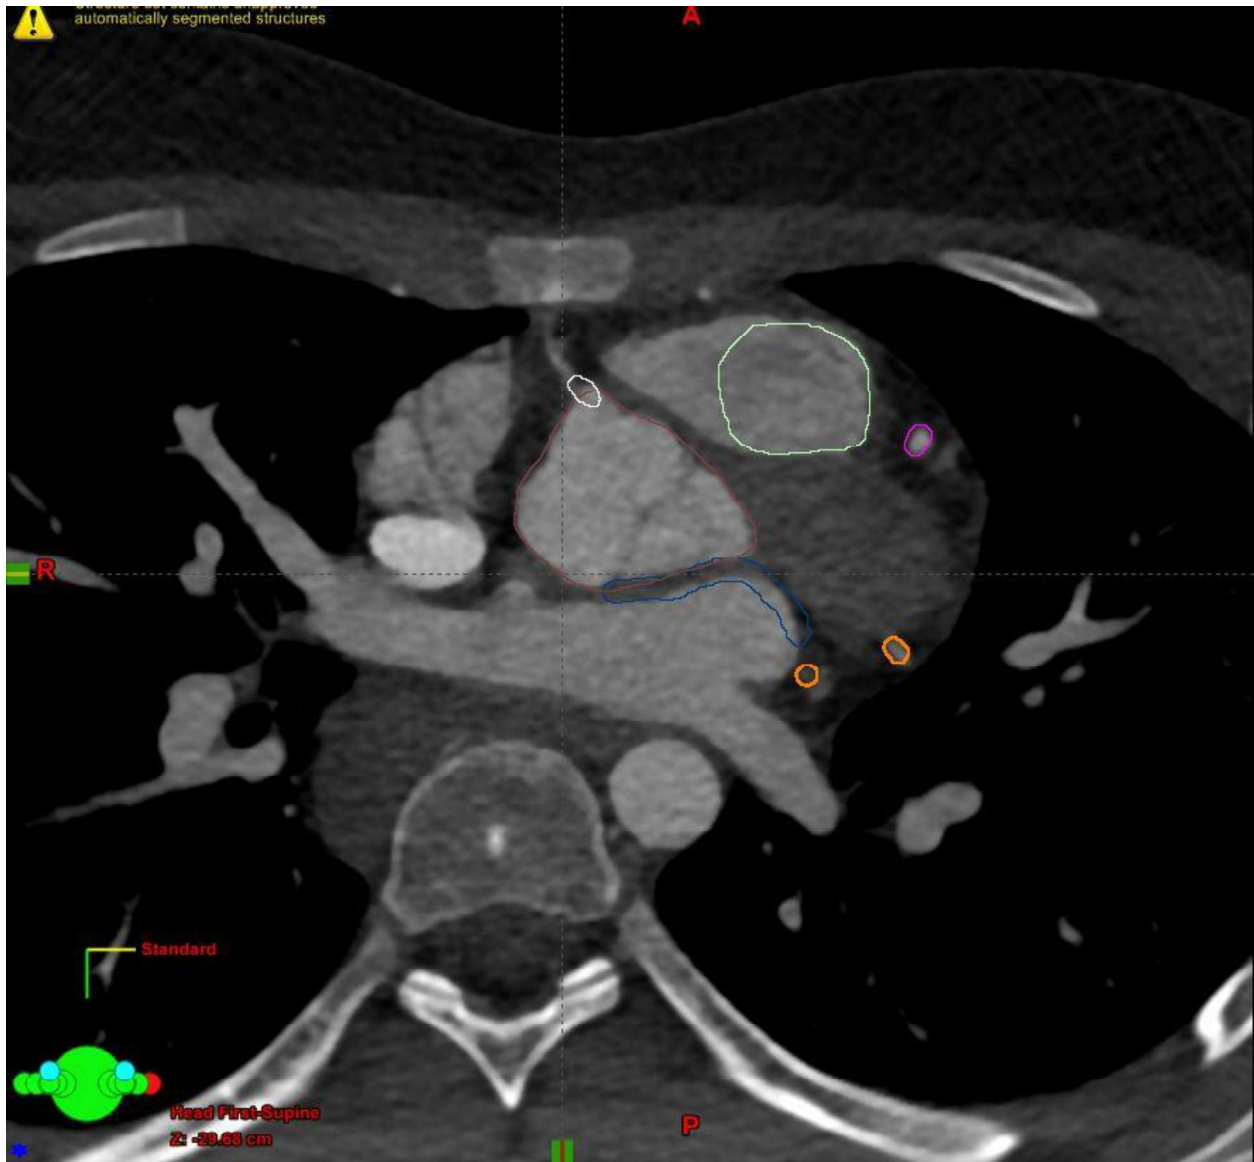

Red: Tricuspid Valve

Yellow: Left main coronary artery

Pink: Left anterior descending

Orange: Left Circumflex

White: Right Coronary Artery

Brown: Aortic Valve

Light green: Pulmonary Valve

Blue: Mitral Valve