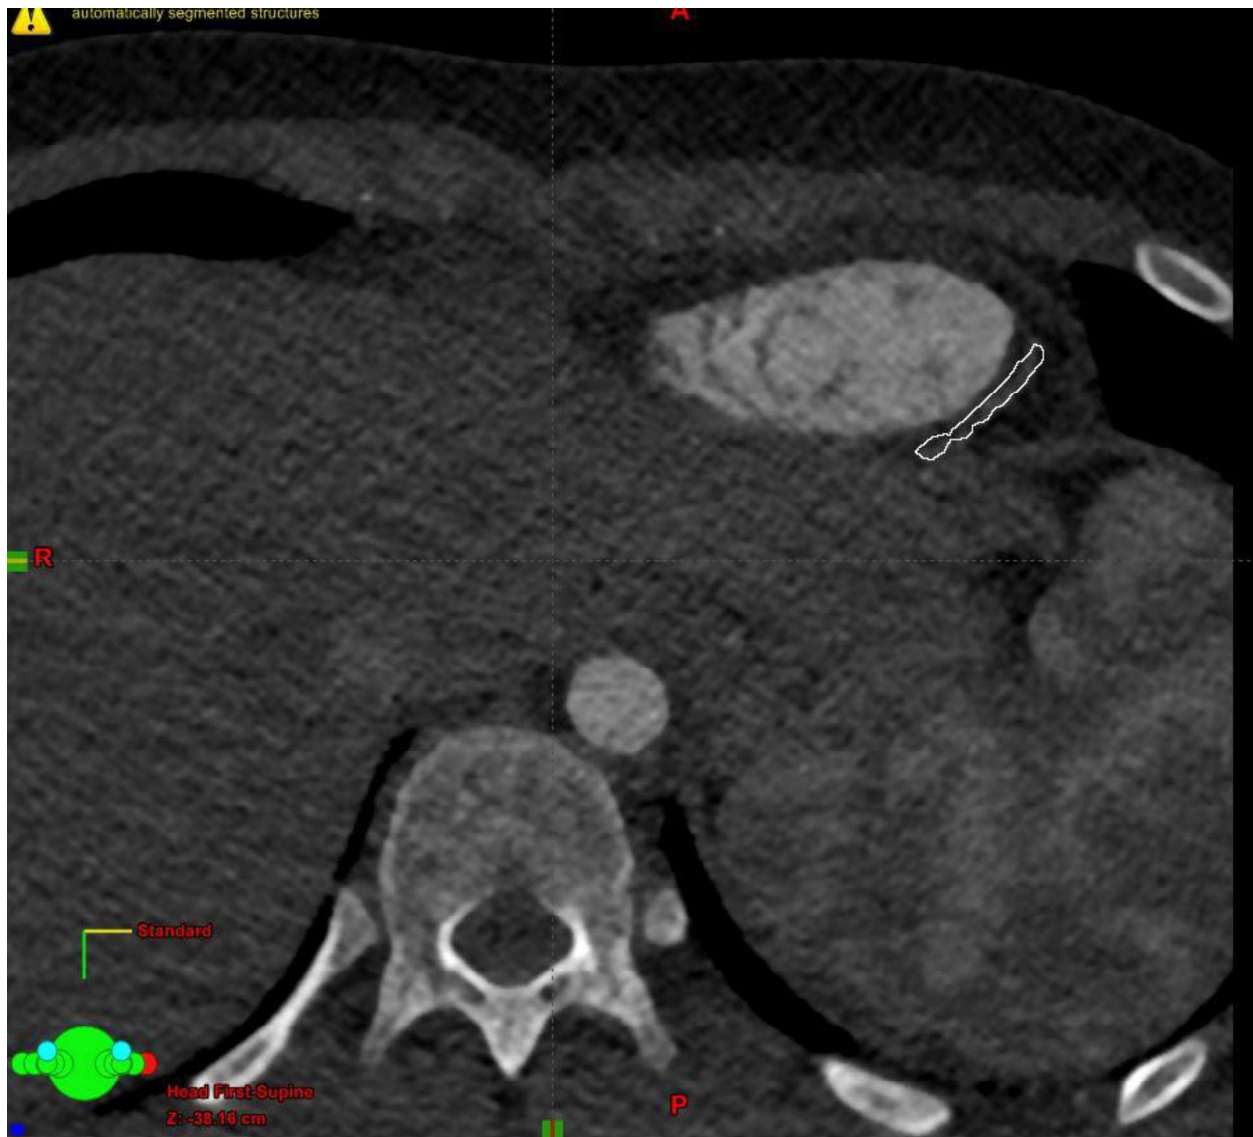

Yellow: Left main coronary artery

Pink: Left anterior descending

Orange: Left Circumflex

White: Right Coronary Artery

Brown: Aortic Valve

Light green: Pulmonary Valve

Blue: Mitral Valve

Red: Tricuspid Valve