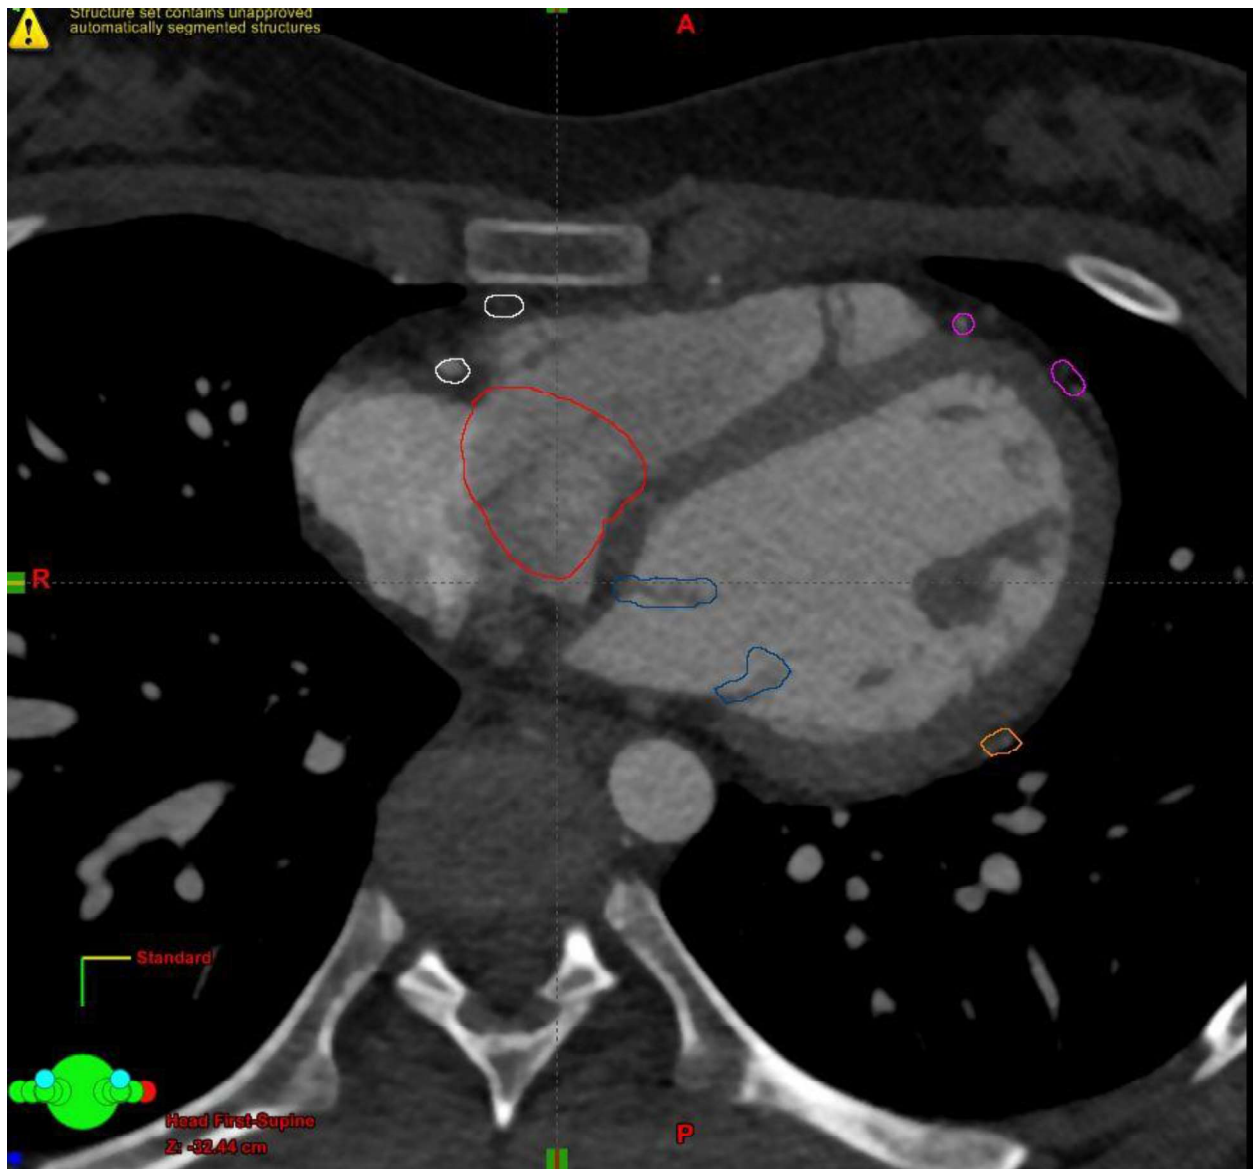

Red: Tricuspid Valve

Yellow: Left main coronary artery

Pink: Left anterior descending

Orange: Left Circumflex

White: Right Coronary Artery

Brown: Aortic Valve

Light green: Pulmonary Valve

Blue: Mitral Valve