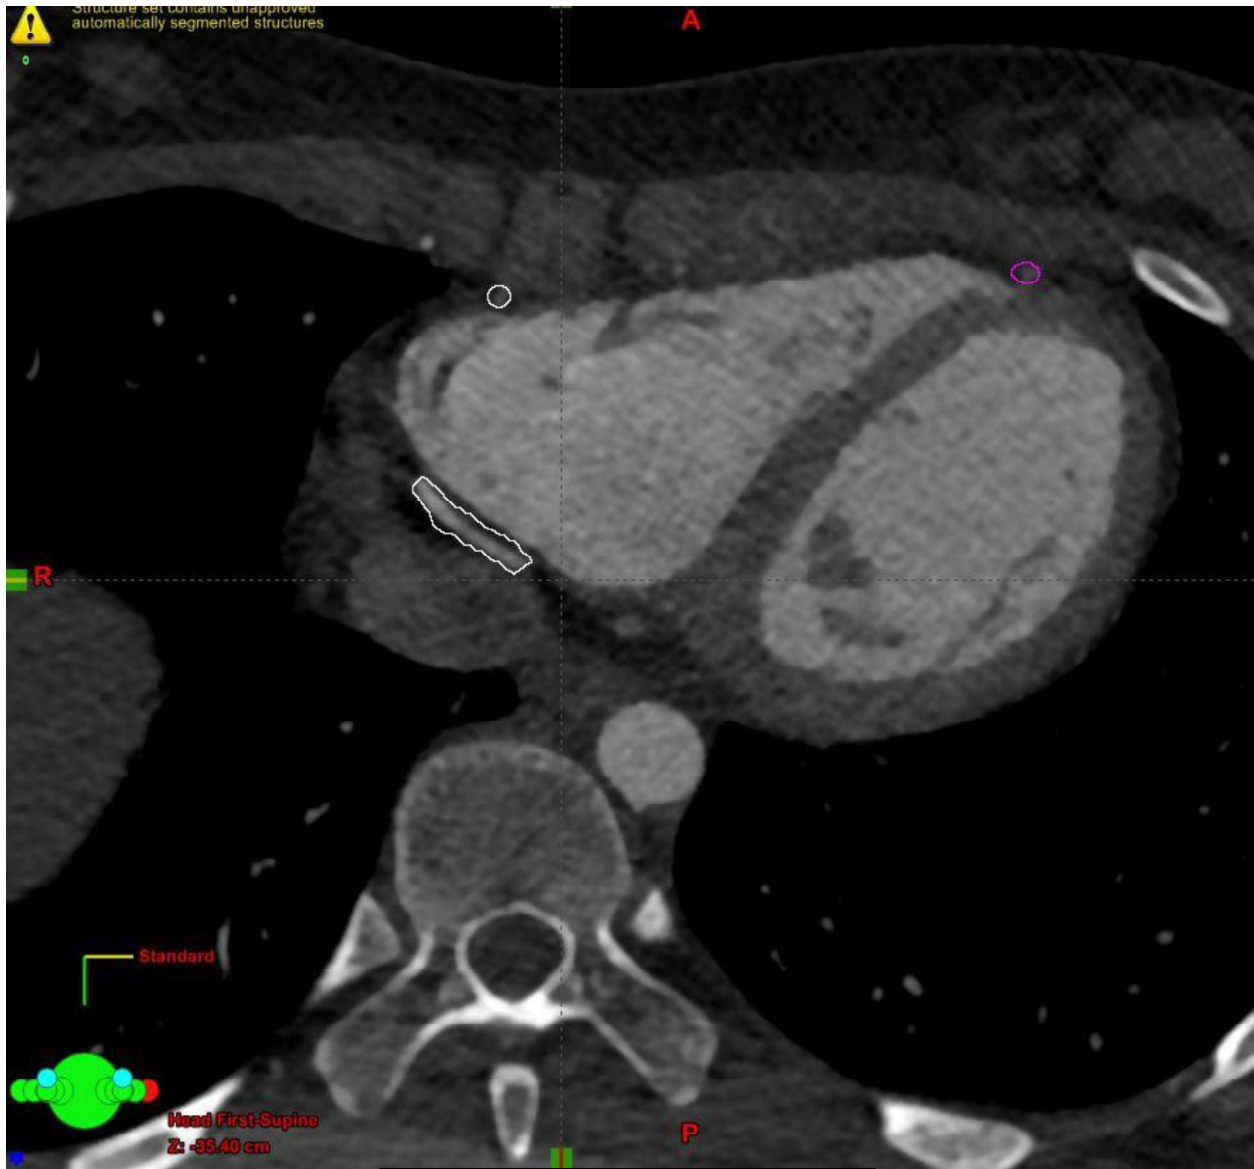

Yellow: Left main coronary artery

Pink: Left anterior descending

Orange: Left Circumflex

White: Right Coronary Artery

Brown: Aortic Valve

Light green: Pulmonary Valve

Blue: Mitral Valve

Red: Tricuspid Valve