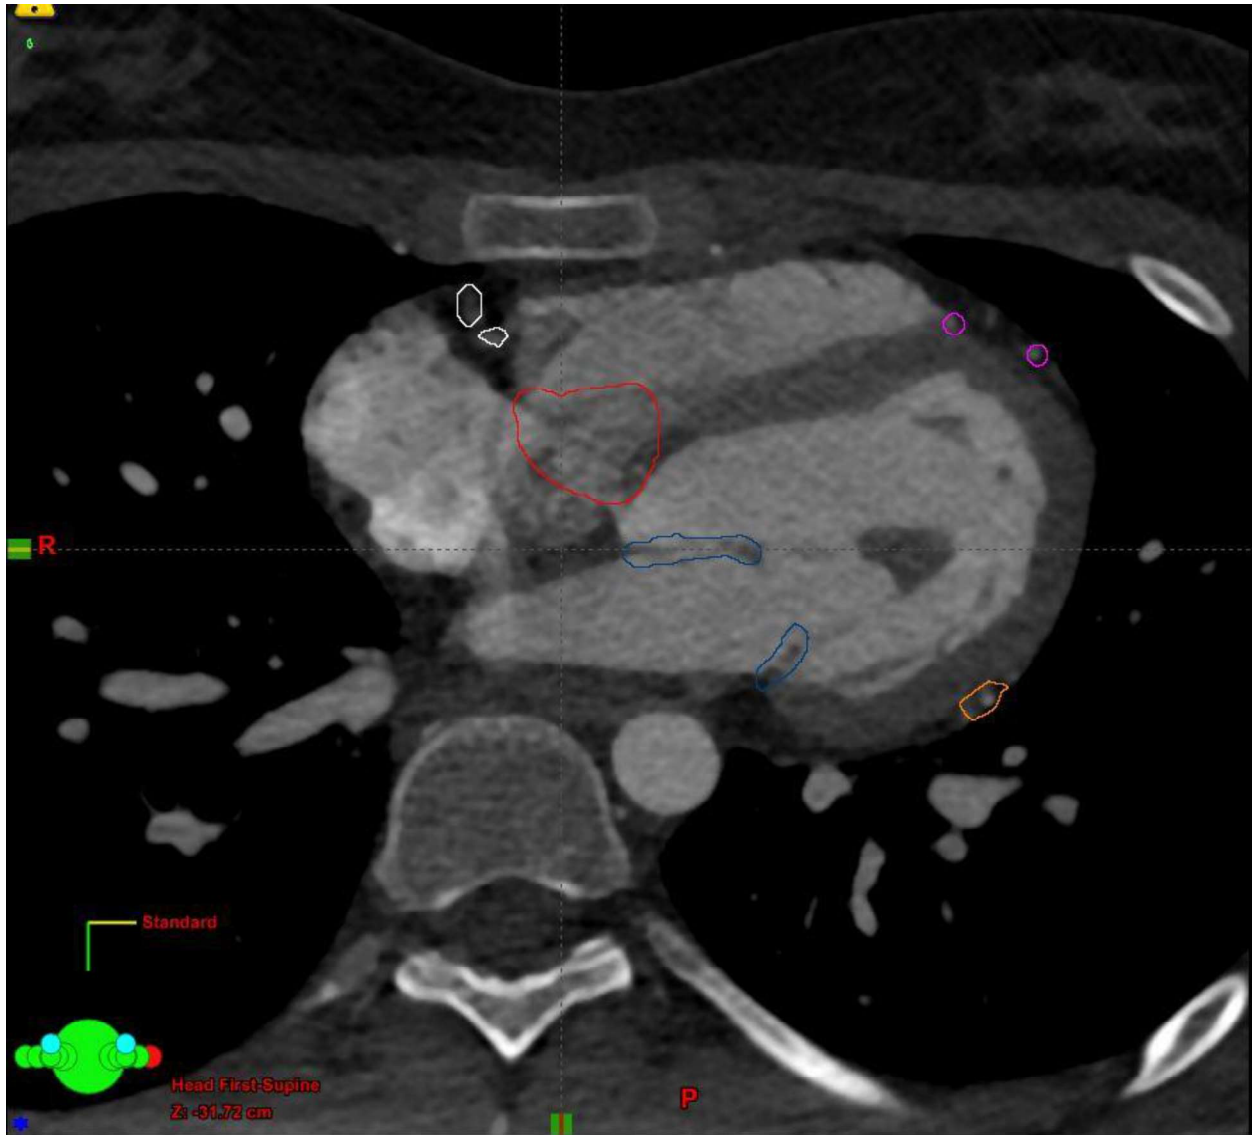

Red: Tricuspid Valve

Yellow: Left main coronary artery

Pink: Left anterior descending

Orange: Left Circumflex

White: Right Coronary Artery

Brown: Aortic Valve

Light green: Pulmonary Valve

Blue: Mitral Valve