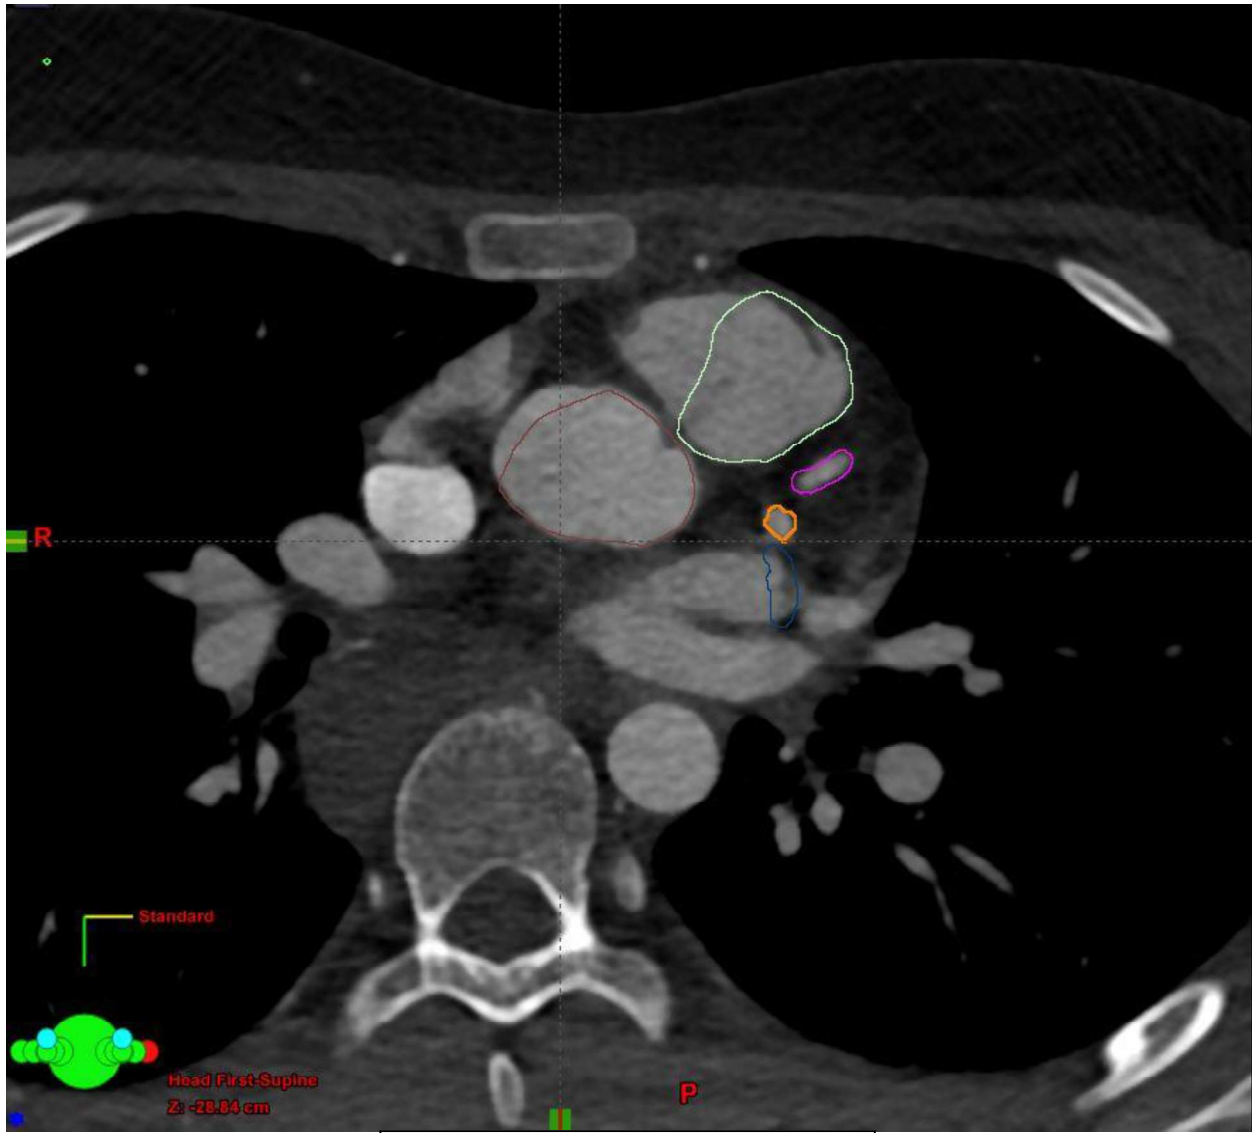

Red: Tricuspid Valve

Yellow: Left main coronary artery

Pink: Left anterior descending

Orange: Left Circumflex

White: Right Coronary Artery

Brown: Aortic Valve

Light green: Pulmonary Valve

Blue: Mitral Valve