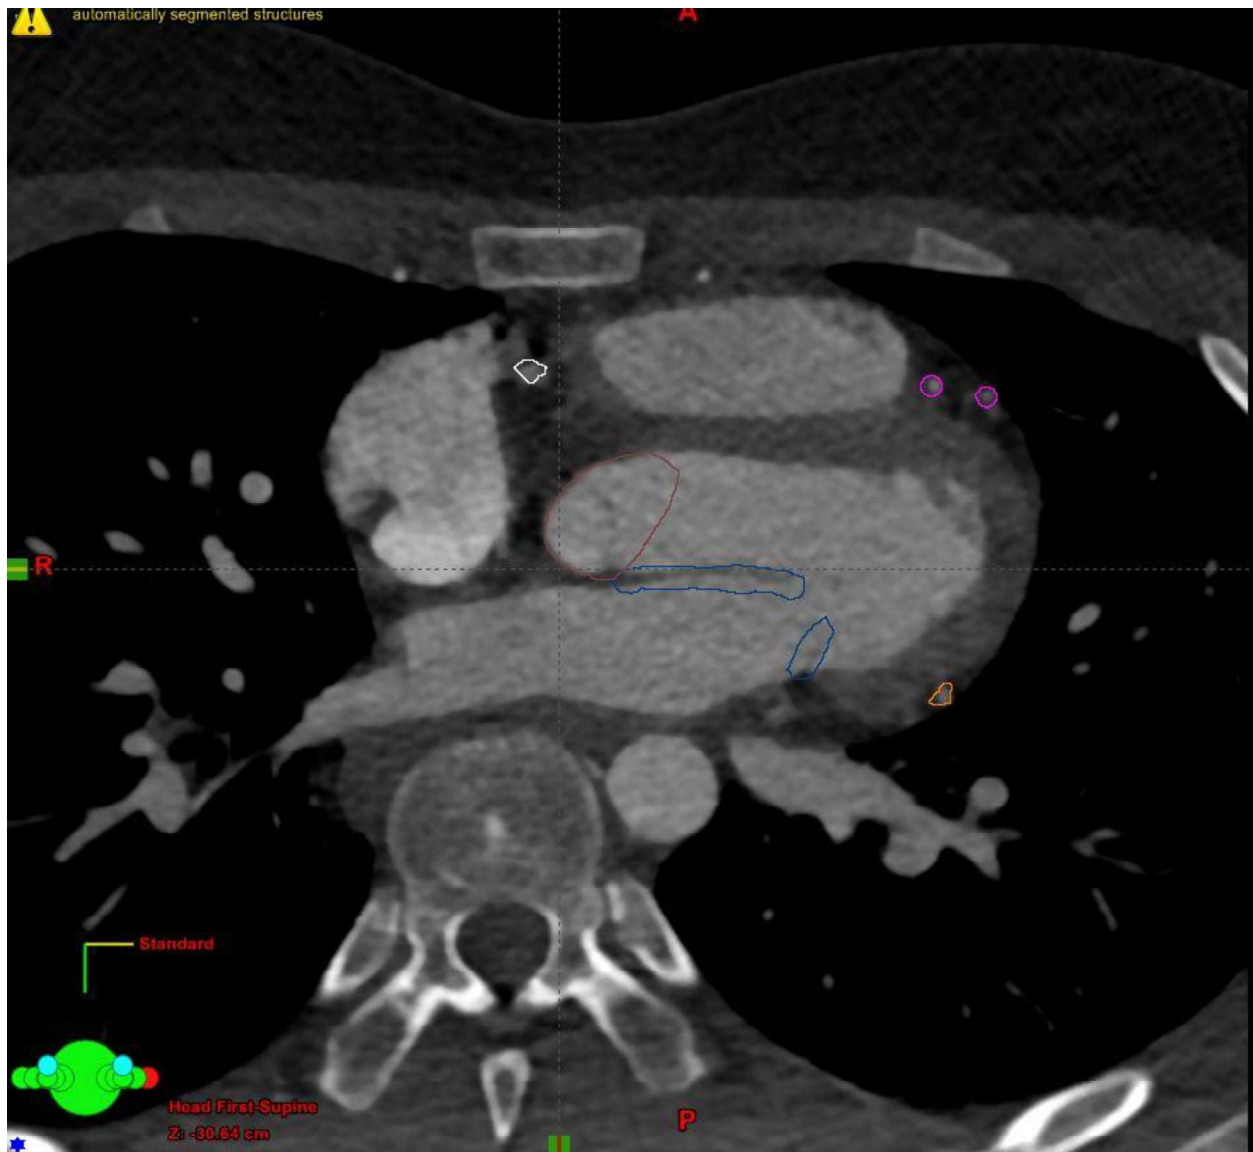

Red: Tricuspid Valve

Yellow: Left main coronary artery

Pink: Left anterior descending

Orange: Left Circumflex

White: Right Coronary Artery

Brown: Aortic Valve

Light green: Pulmonary Valve

Blue: Mitral Valve