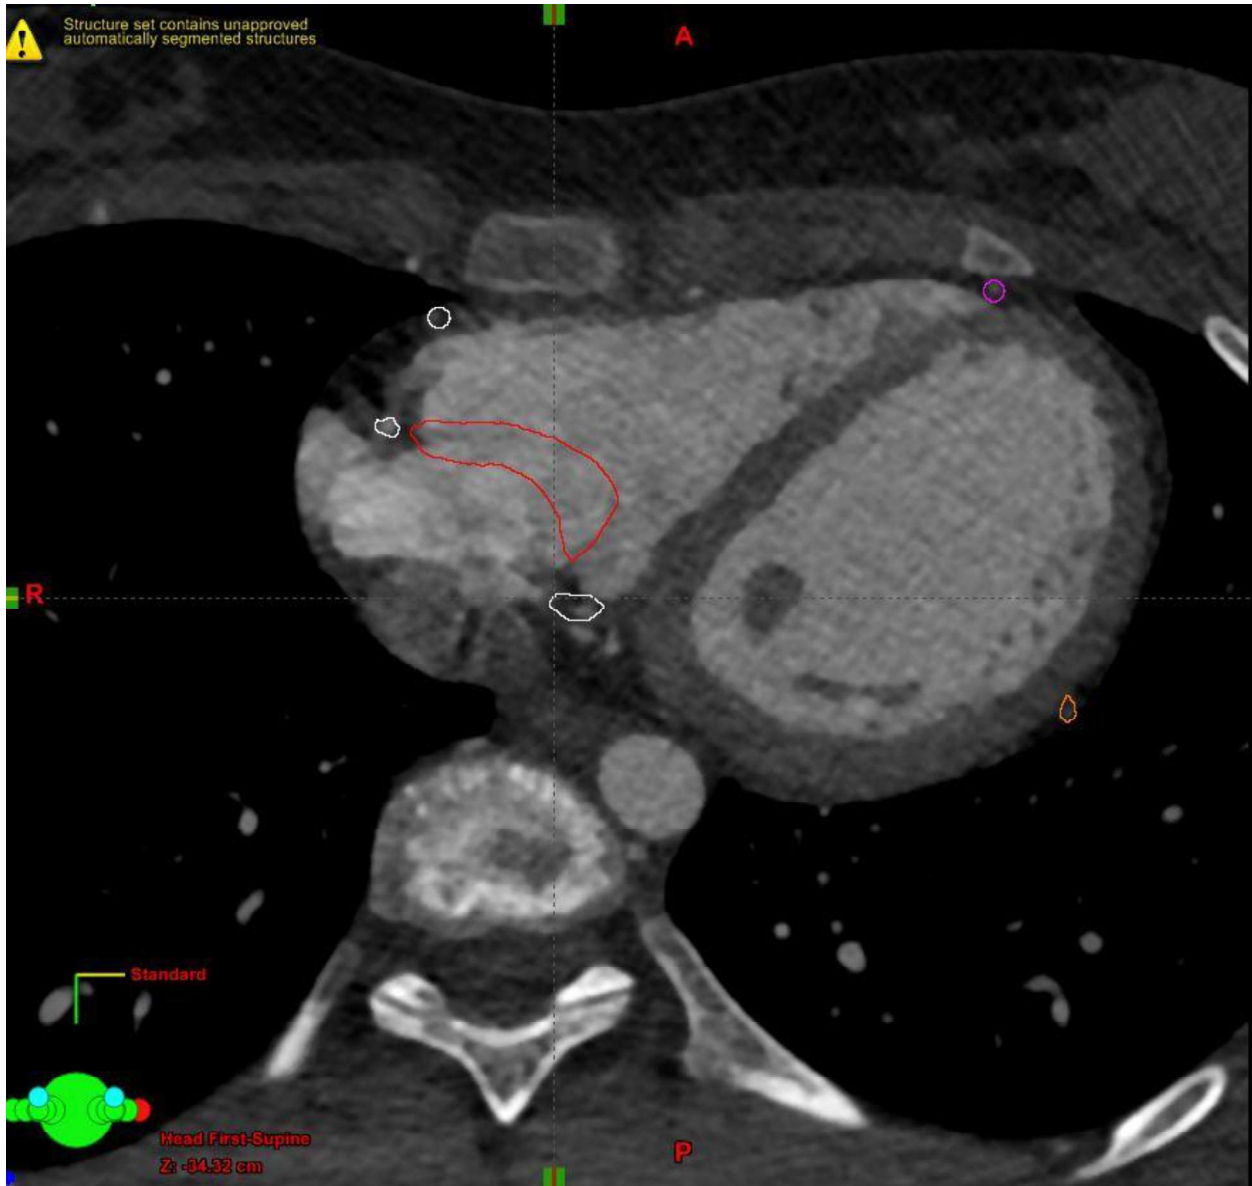

Yellow: Left main coronary artery

Pink: Left anterior descending

Orange: Left Circumflex

White: Right Coronary Artery

Brown: Aortic Valve

Light green: Pulmonary Valve

Blue: Mitral Valve

Red: Tricuspid Valve