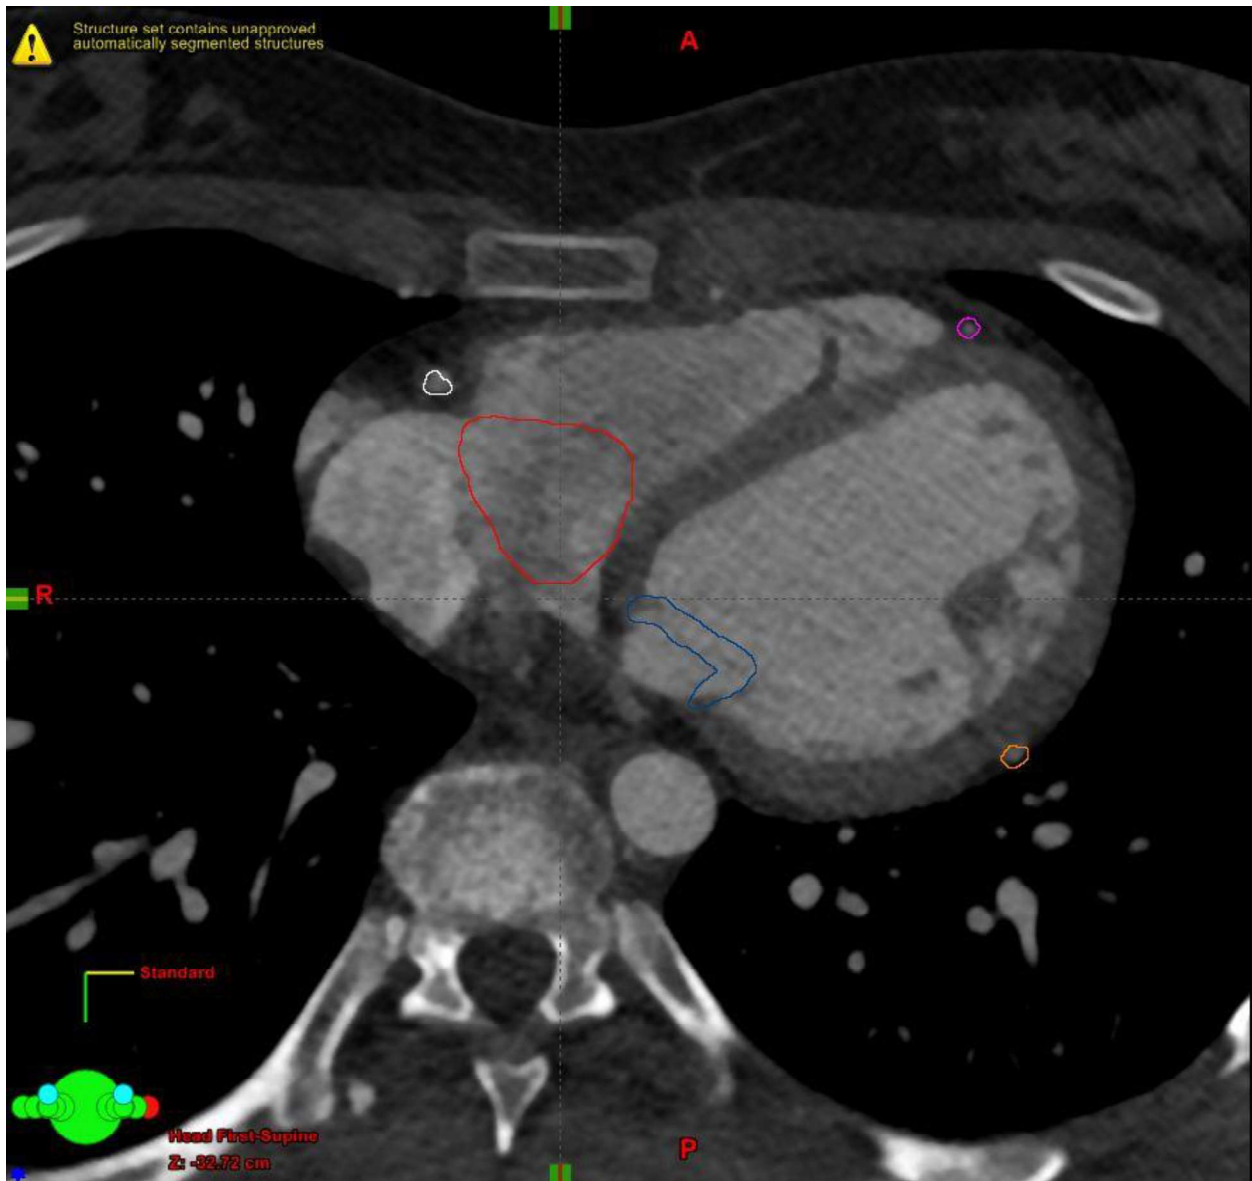

Red: Tricuspid Valve

Yellow: Left main coronary artery

Pink: Left anterior descending

Orange: Left Circumflex

White: Right Coronary Artery

Brown: Aortic Valve

Light green: Pulmonary Valve

Blue: Mitral Valve