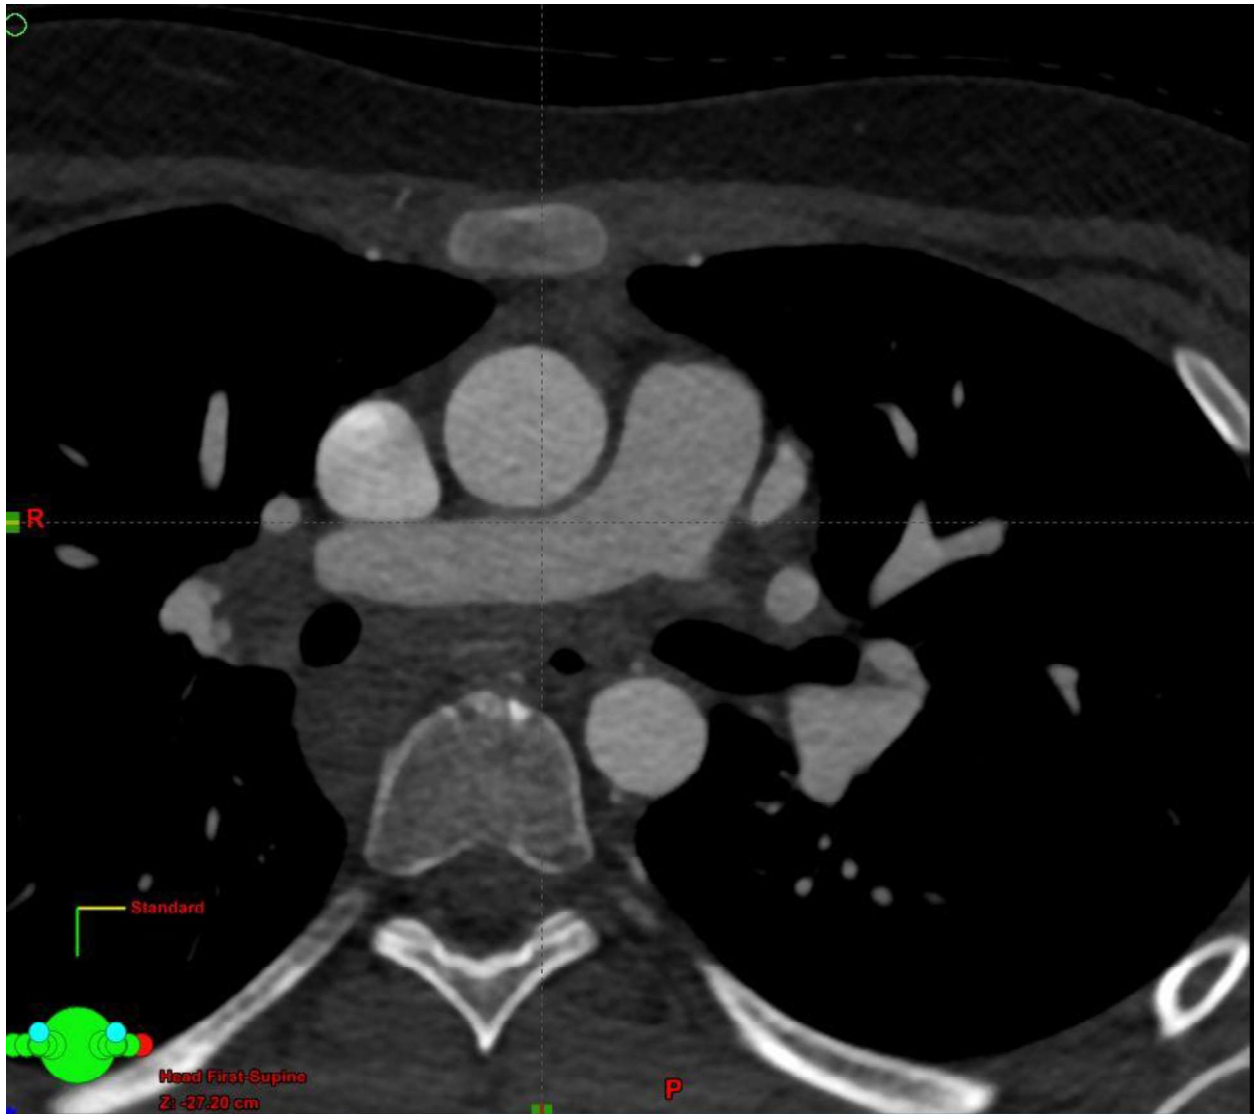

CT Angiogram Hodgkin Atlas:

Yellow: Left main coronary artery

Pink: Left anterior descending

Orange: Left Circumflex

White: Right Coronary Artery

Brown: Aortic Valve

Light green: Pulmonary Valve

Blue: Mitral Valve

Red: Tricuspid Valve

Yellow: Left main coronary artery

Pink: Left anterior descending

Orange: Left Circumflex

White: Right Coronary Artery

Brown: Aortic Valve

Light green: Pulmonary Valve

Blue: Mitral Valve