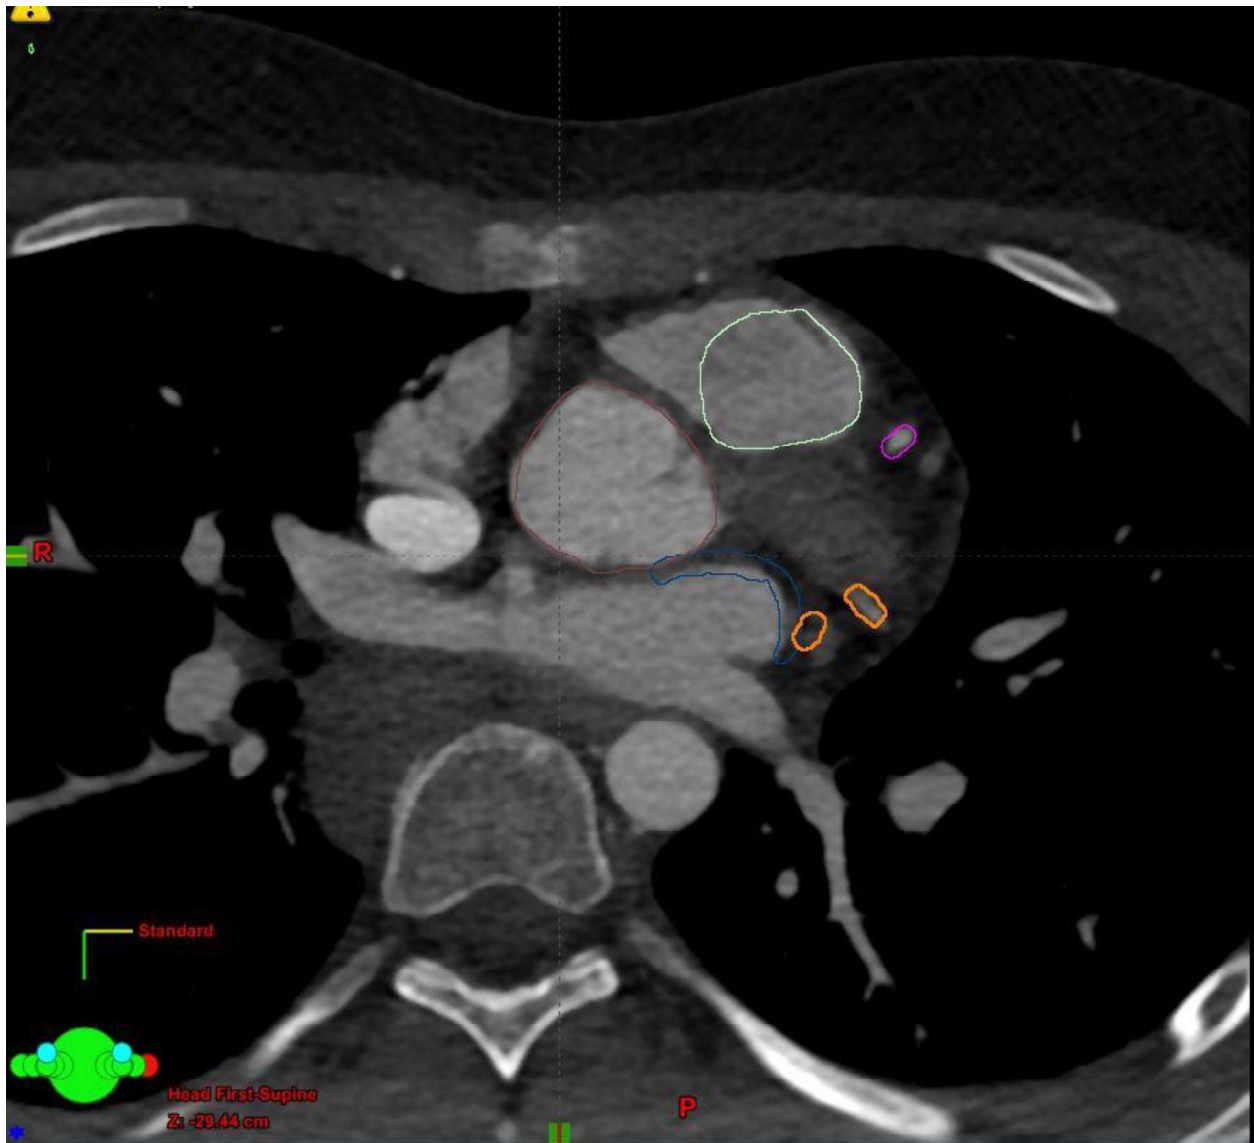

Red: Tricuspid Valve

Yellow: Left main coronary artery

Pink: Left anterior descending

Orange: Left Circumflex

White: Right Coronary Artery

Brown: Aortic Valve

Light green: Pulmonary Valve

Blue: Mitral Valve