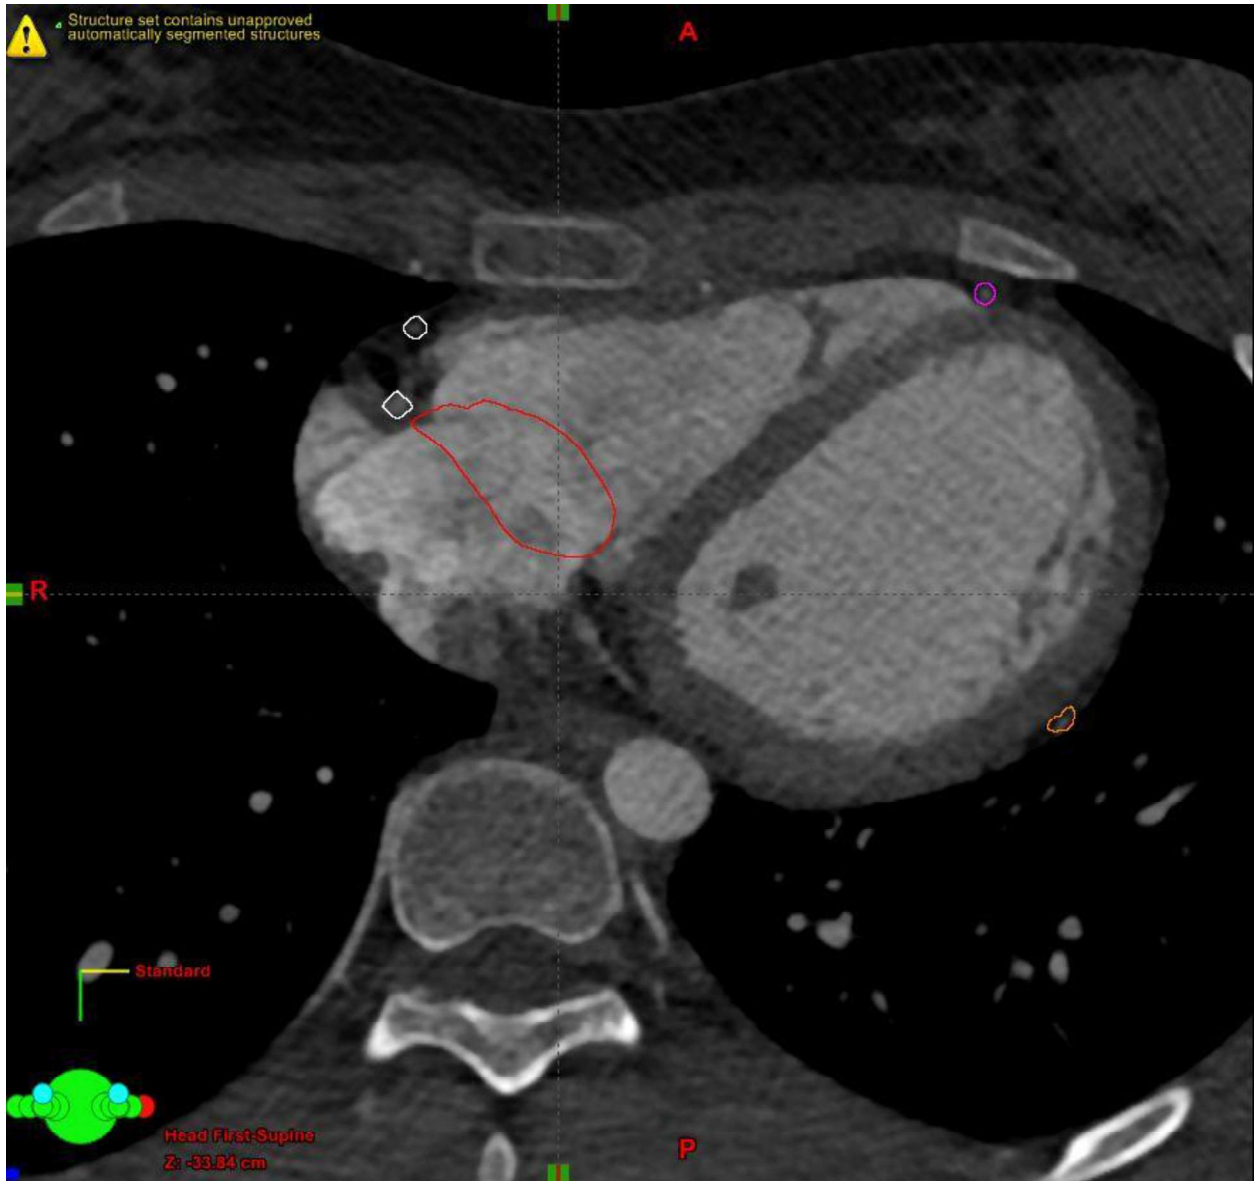

Red: Tricuspid Valve

Yellow: Left main coronary artery

Pink: Left anterior descending

Orange: Left Circumflex

White: Right Coronary Artery

Brown: Aortic Valve

Light green: Pulmonary Valve

Blue: Mitral Valve

Red: Tricuspid Valve

- Yellow: Left main coronary artery
- Pink: Left anterior descending
- Orange: Left Circumflex
- White: Right Coronary Artery
- Brown: Aortic Valve
- Light green: Pulmonary Valve
- Blue: Mitral Valve
- Red: Tricuspid Valve