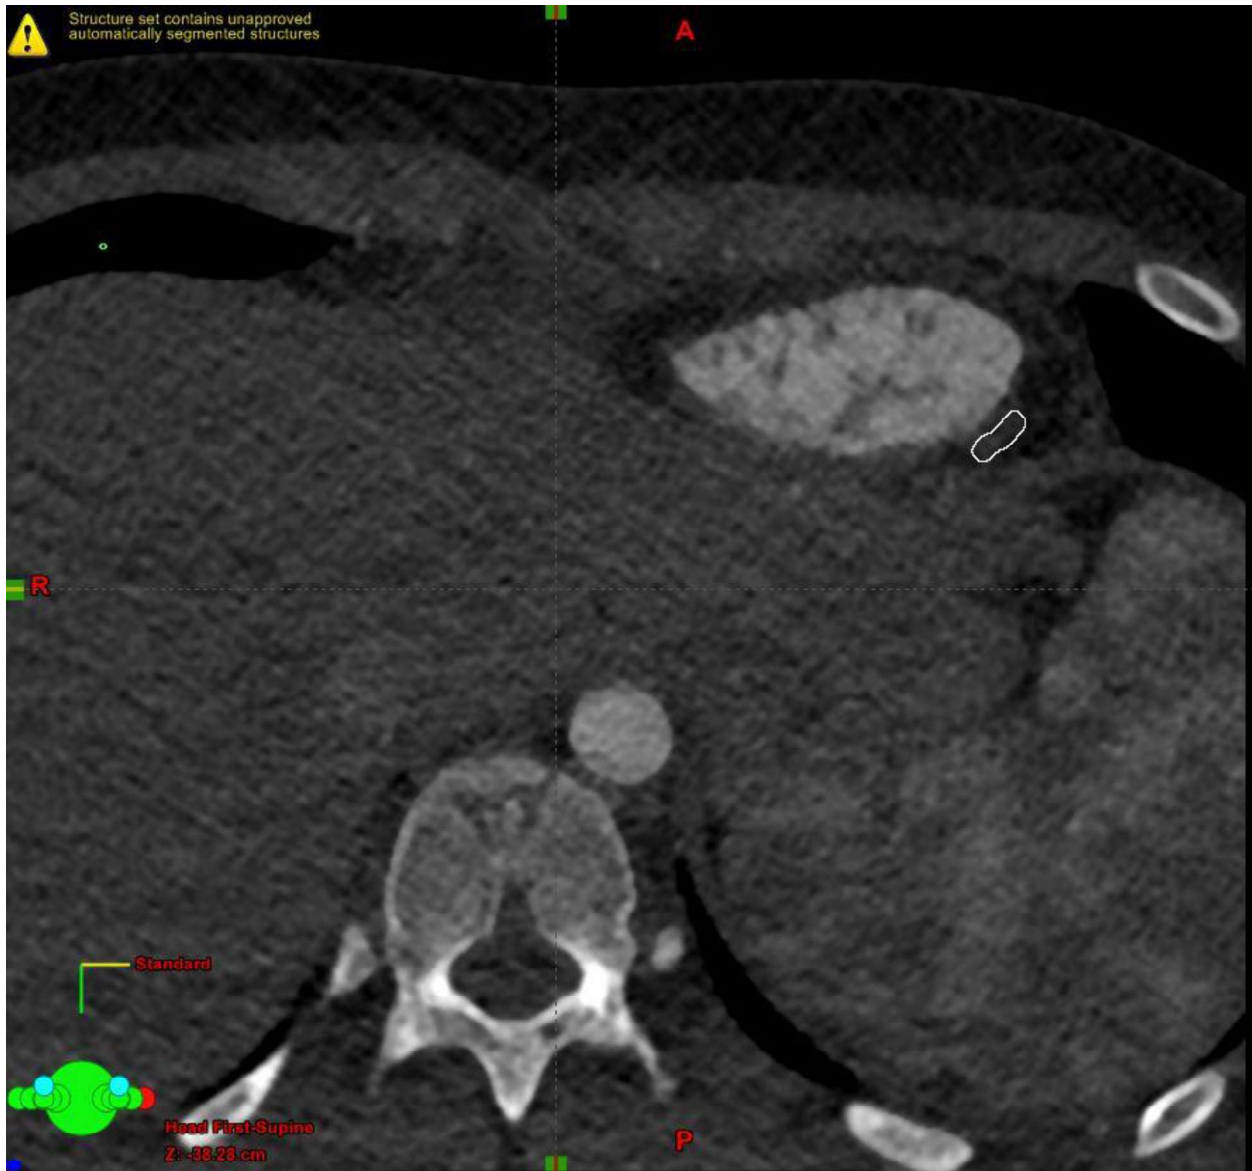

Yellow: Left main coronary artery

Pink: Left anterior descending

Orange: Left Circumflex

White: Right Coronary Artery

Brown: Aortic Valve

Light green: Pulmonary Valve

Blue: Mitral Valve

Red: Tricuspid Valve