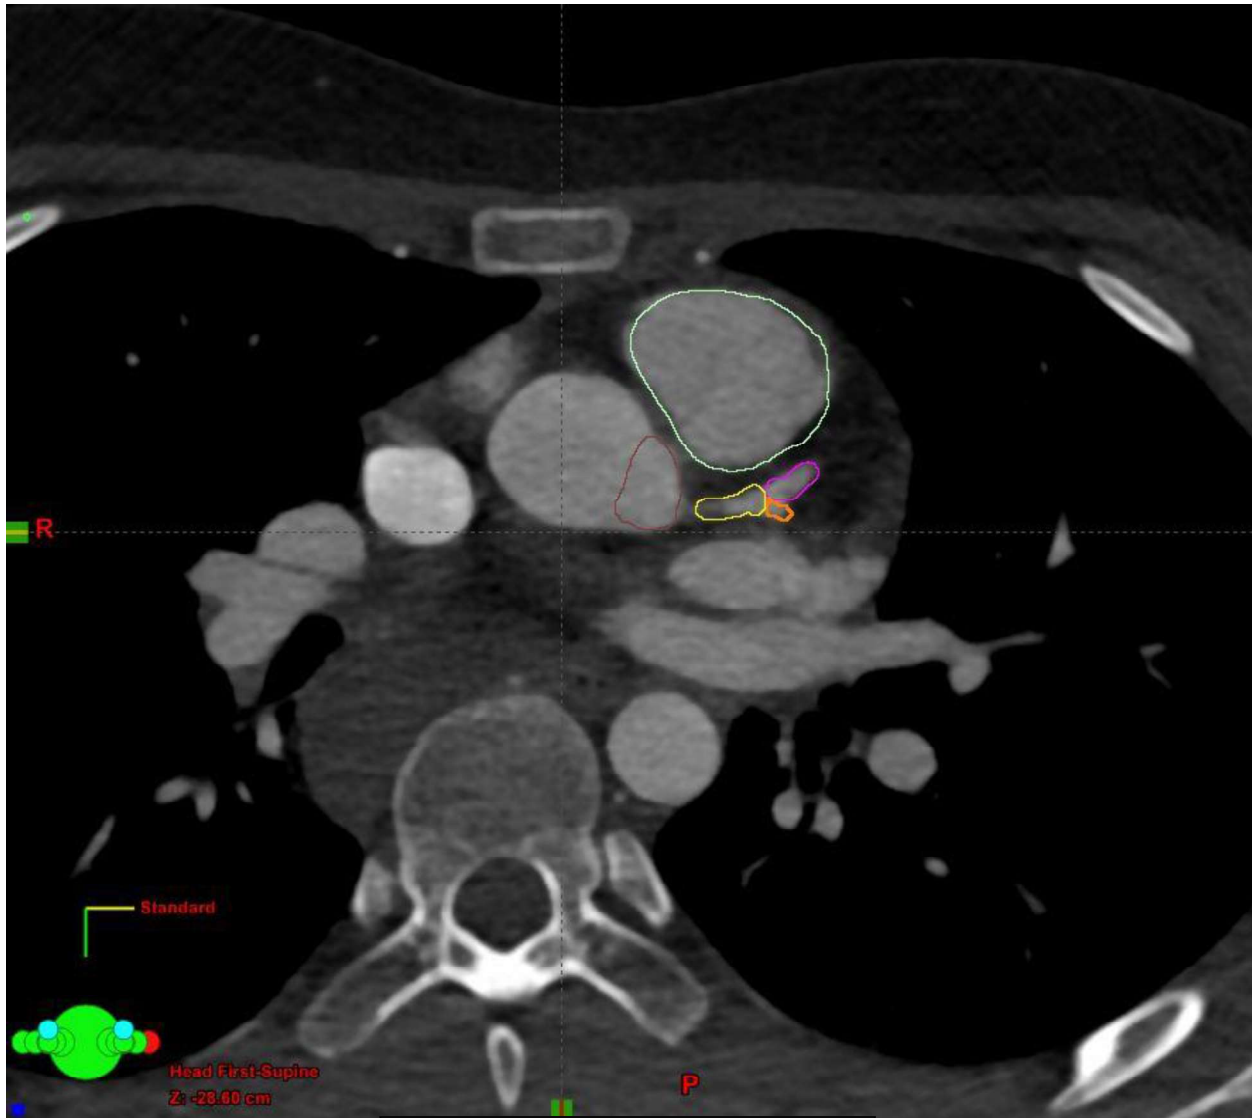

Red: Tricuspid Valve

Yellow: Left main coronary artery

Pink: Left anterior descending

Orange: Left Circumflex

White: Right Coronary Artery

Brown: Aortic Valve

Light green: Pulmonary Valve

Blue: Mitral Valve