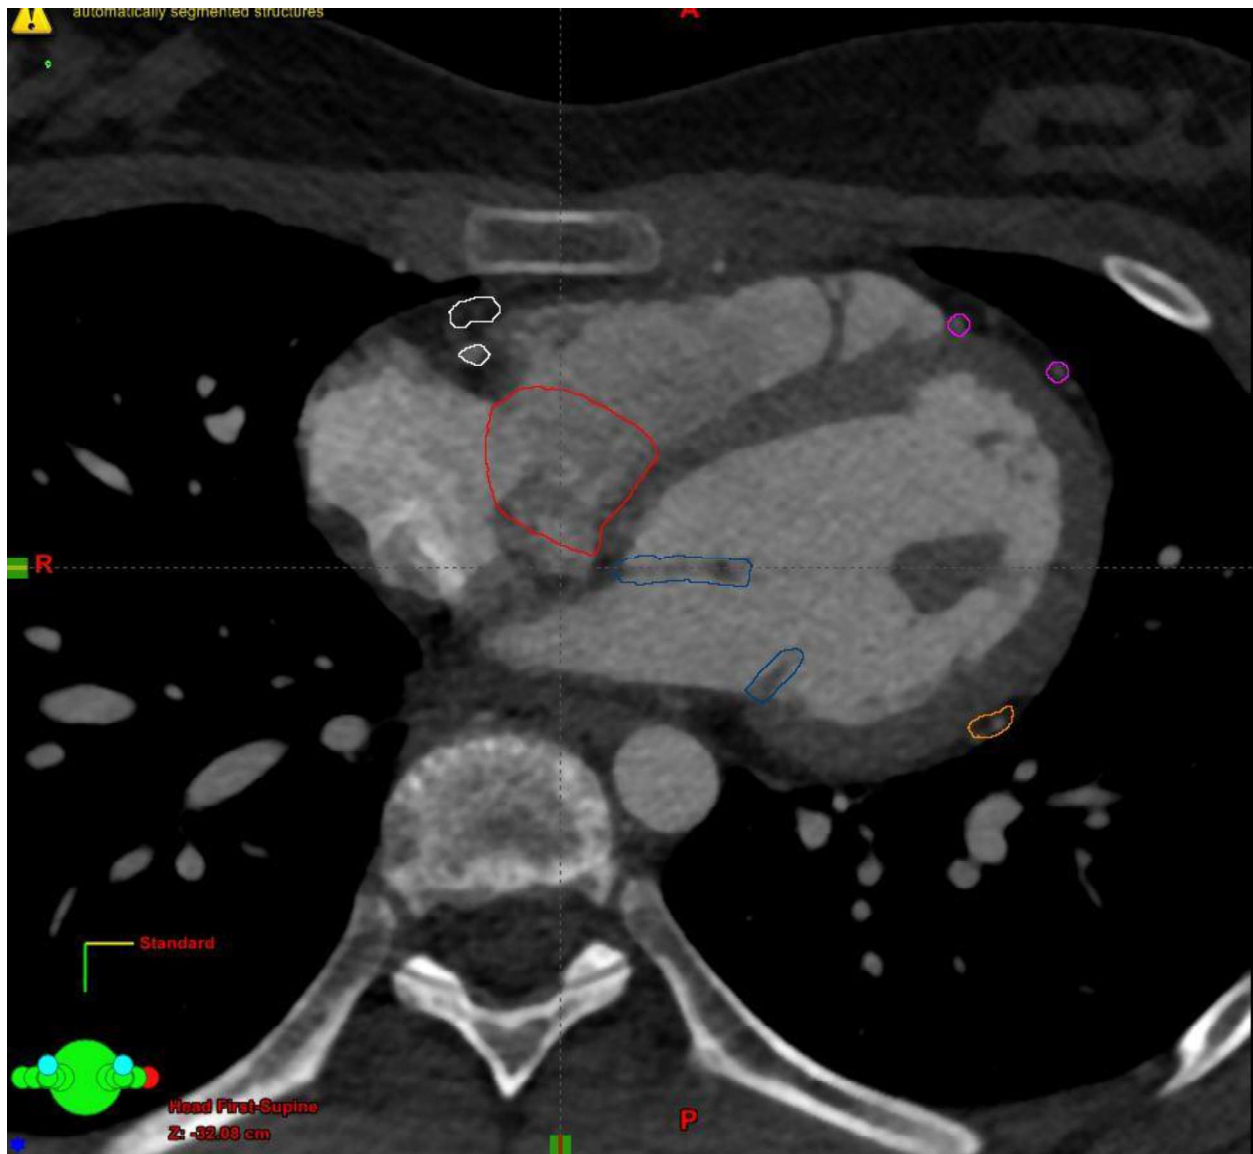

Red: Tricuspid Valve

Yellow: Left main coronary artery

Pink: Left anterior descending

Orange: Left Circumflex

White: Right Coronary Artery

Brown: Aortic Valve

Light green: Pulmonary Valve

Blue: Mitral Valve