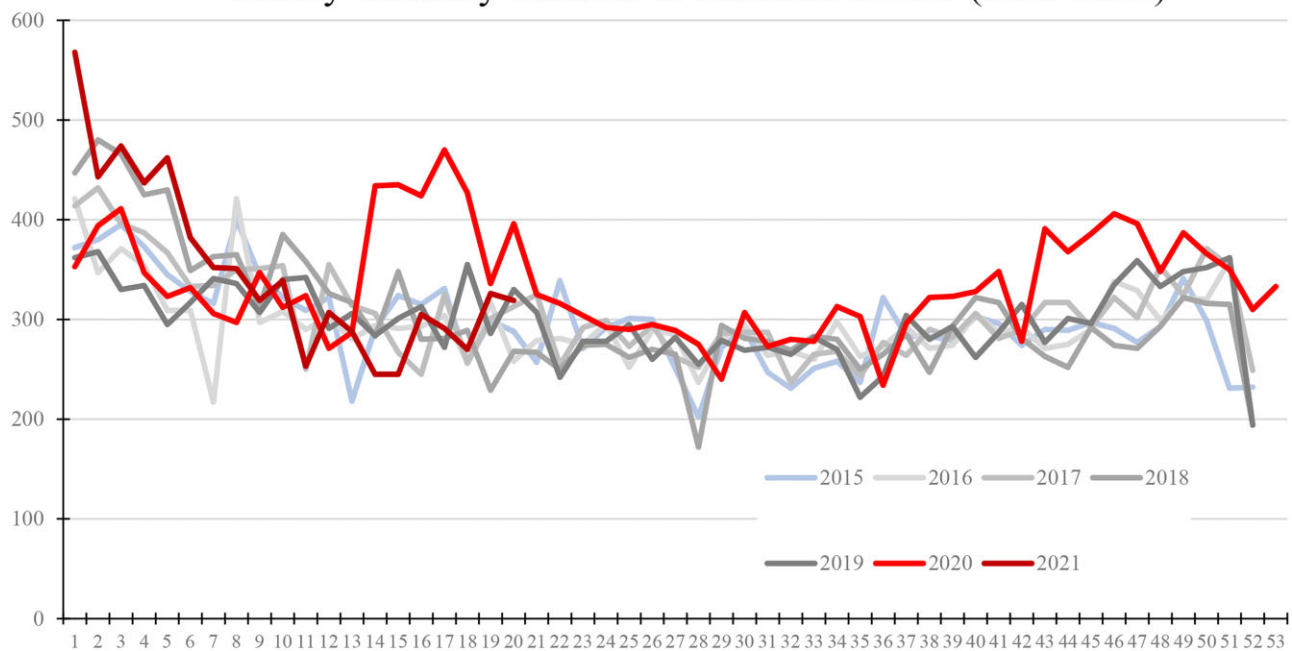

monthly live birth numbers in Northern Ireland (2015-May 2021)

weekly mortality numbers in Northern Ireland (2015-2021)

Supplementary Figure S11. Live birth and excess mortality numbers in Northern Ireland, 2015–2021, during the coronavirus disease 2019 pandemic.