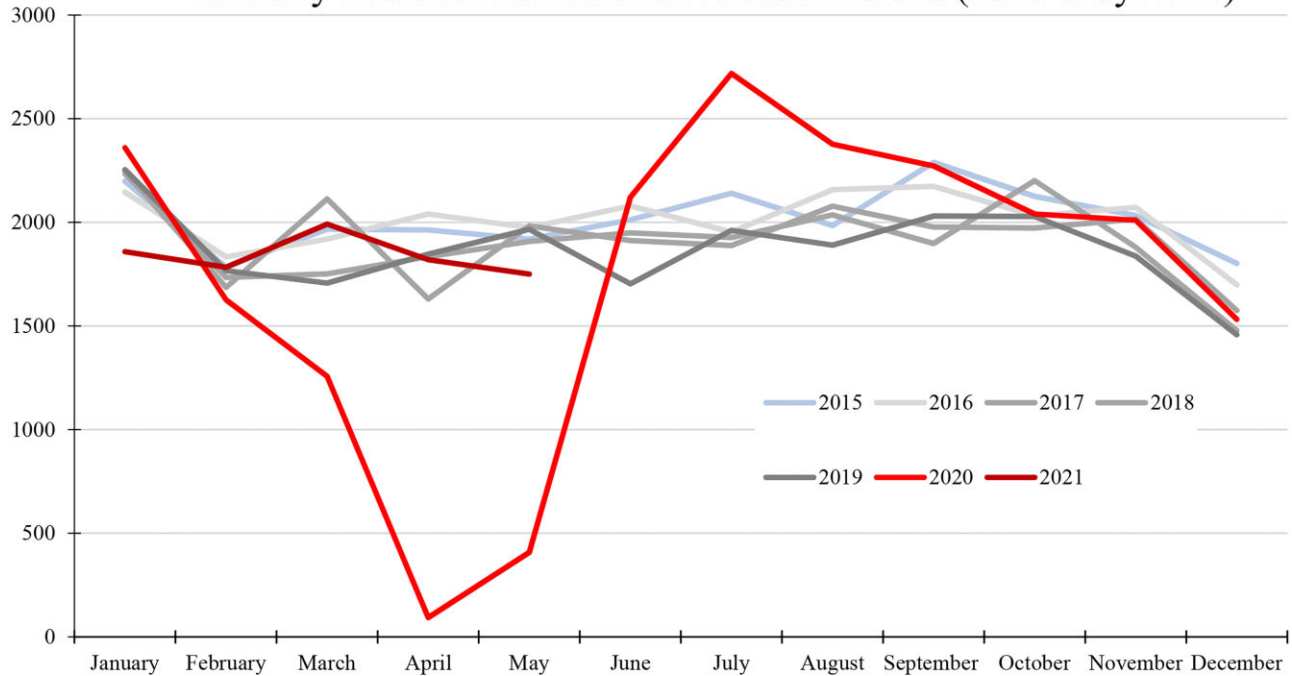

monthly live birth numbers in Northern Ireland (2015-May 2021)

weekly mortality numbers in Northern Ireland (2015-2021)

Supplementary Figure S11. Live birth and excess mortality numbers in Northern Ireland, 2015–2021, during the coronavirus disease 2019 pandemic.