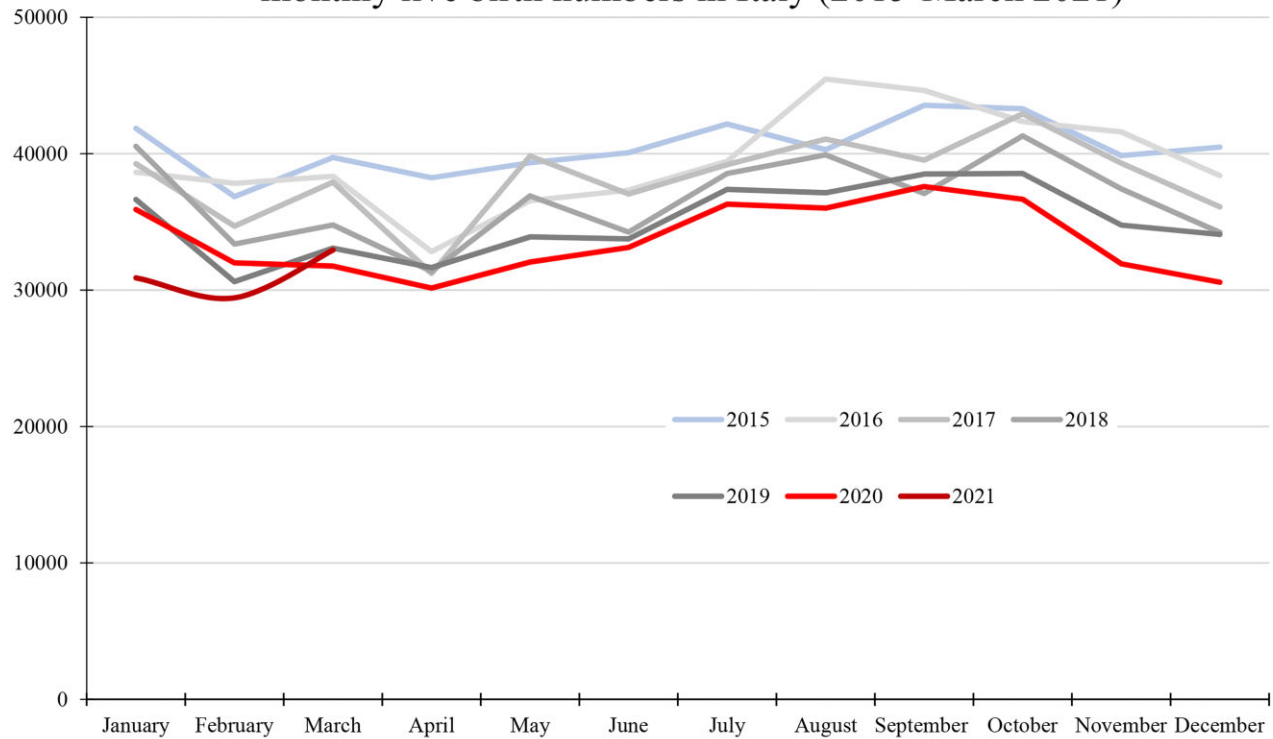

monthly live birth numbers in Italy (2015-March 2021)

weekly mortality numbers in Italy (2015-2021)

Supplementary Figure S9. Live birth and excess mortality numbers in Italy, 2015–2021, during the coronavirus disease 2019 pandemic.