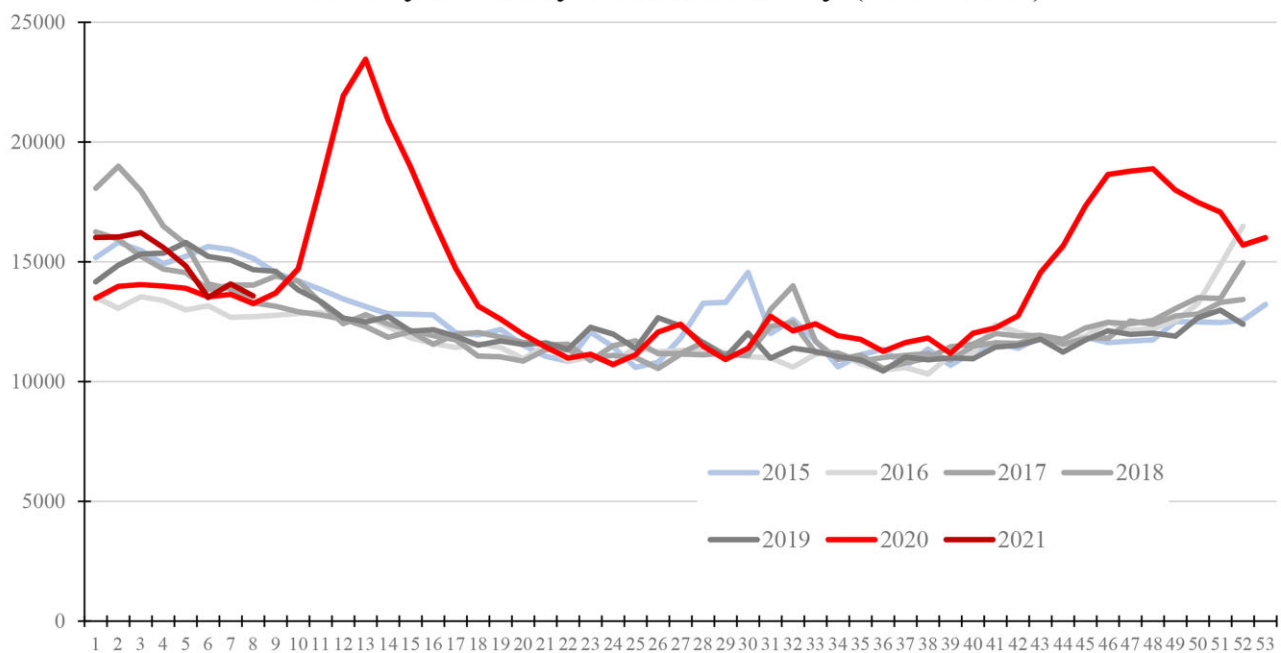

monthly live birth numbers in Italy (2015-March 2021)

weekly mortality numbers in Italy (2015-2021)

Supplementary Figure S9. Live birth and excess mortality numbers in Italy, 2015–2021, during the coronavirus disease 2019 pandemic.